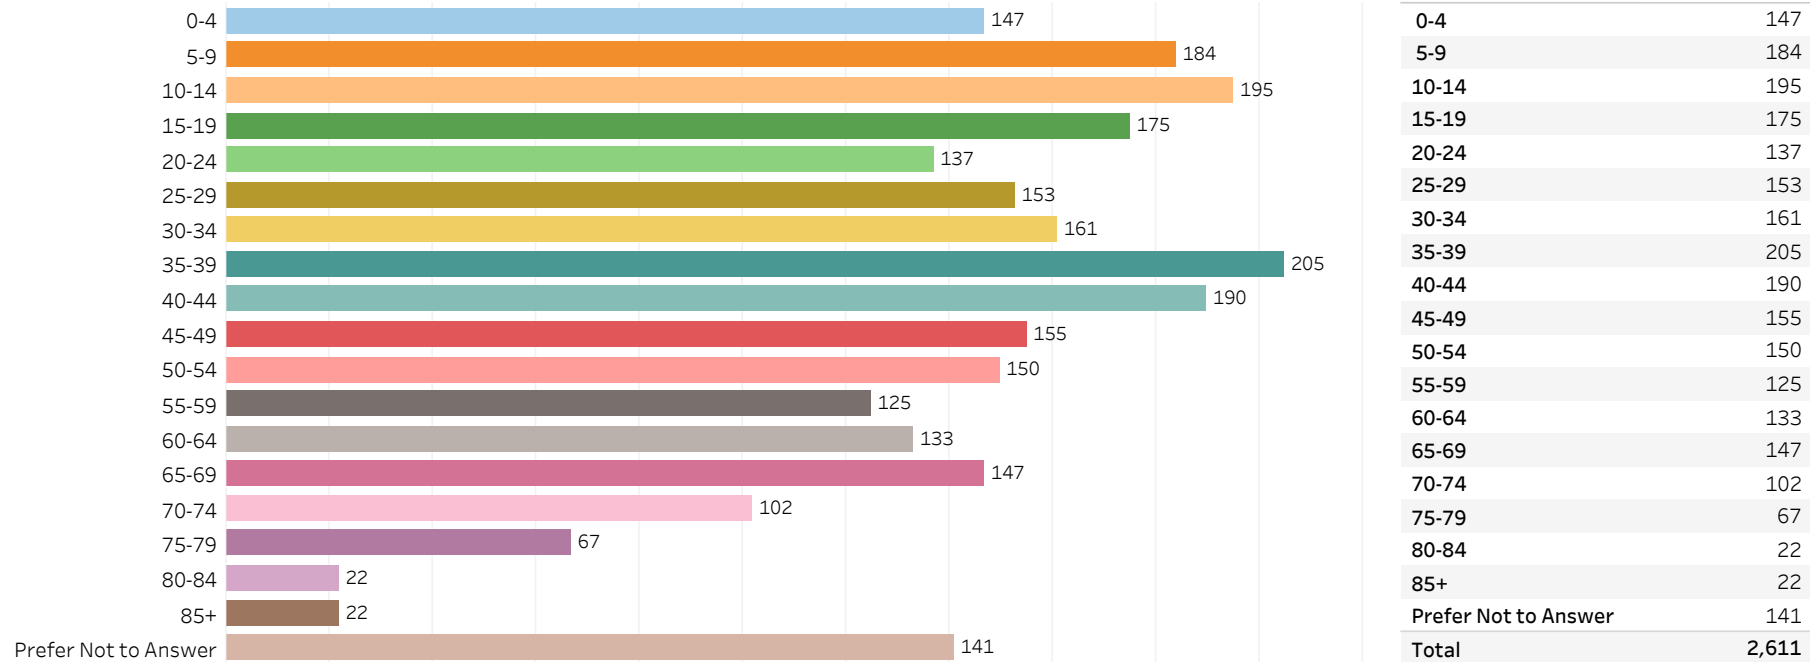

# 2019 Edmonton Municipal Census (Neighbourhood)

(Note: As per City of Edmonton Census Policy C520C, neighbourhoods with a population of less than 50 residents are reported as zero.)

Neighbourhood:

EKOTA

## 1. Population by Age Range

## 2. Population by Gender