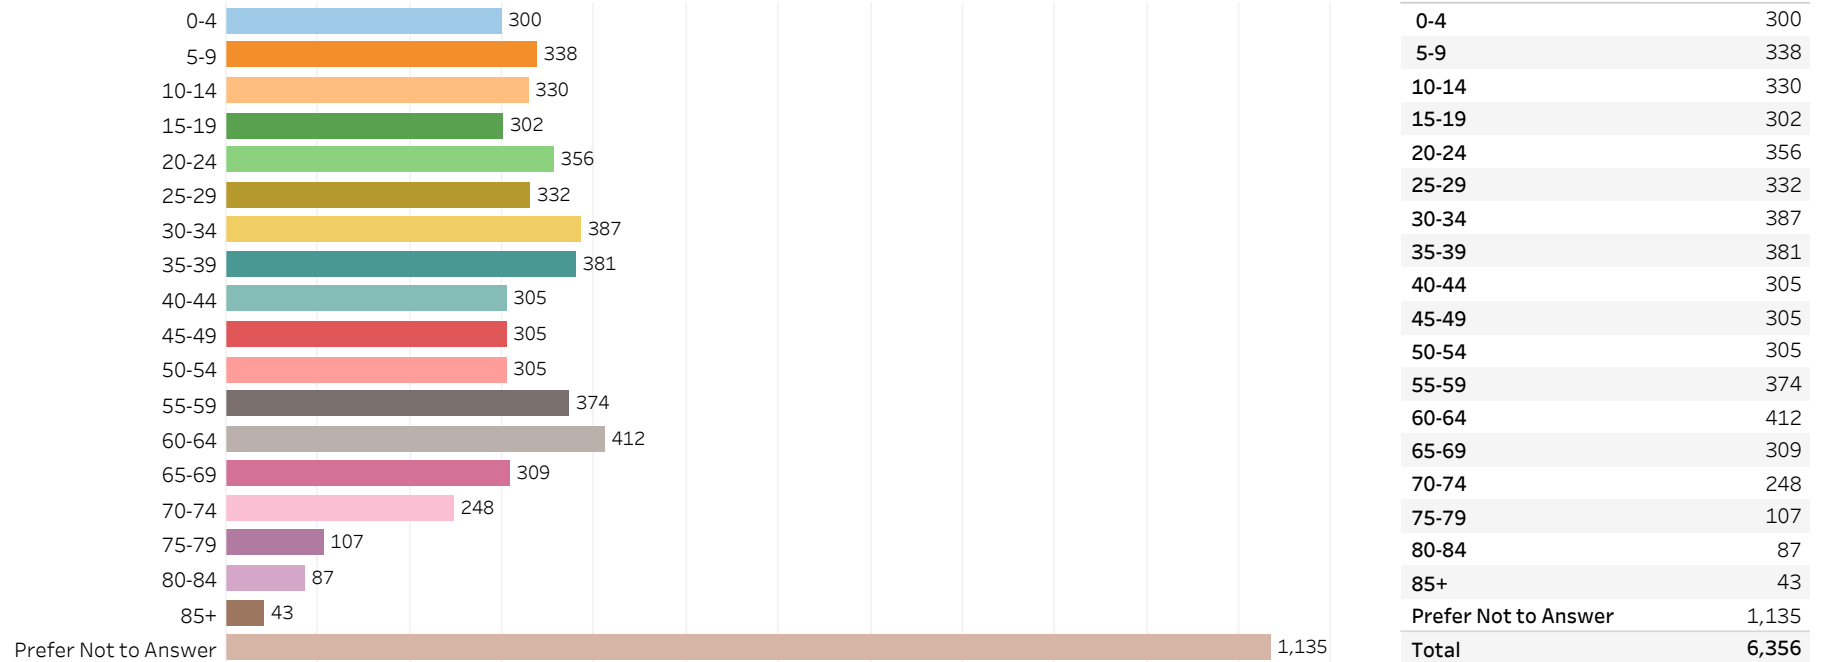

2019 Edmonton Municipal Census (Neighbourhood)

(Note: As per City of Edmonton Census Policy C520C, neighbourhoods with a population of less than 50 residents are reported as zero.)

Neighbourhood:

DUNLUCE

1. Population by Age Range

2. Population by Gender

3. Dwelling Unit Status