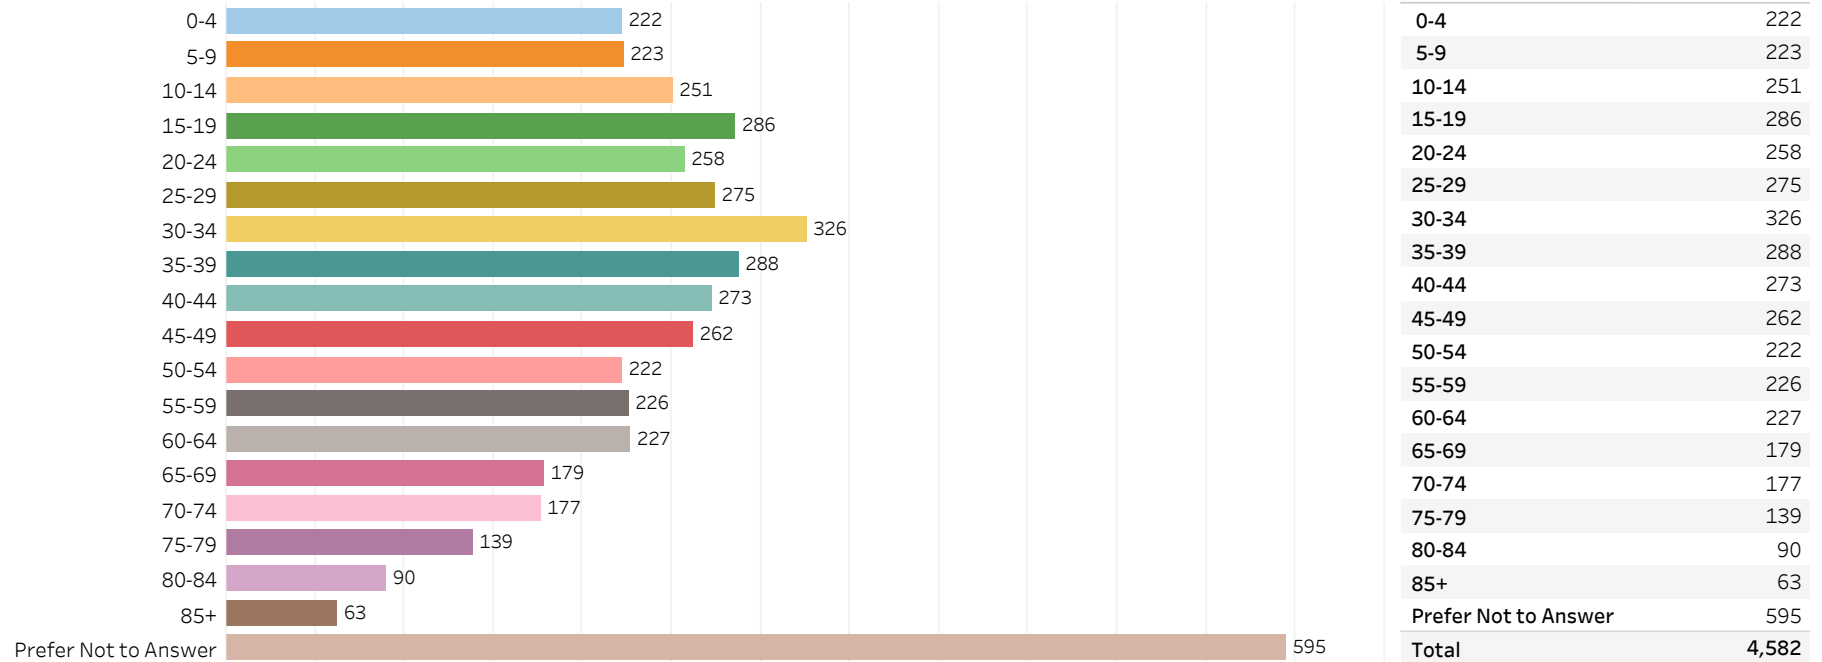

2019 Edmonton Municipal Census (Neighbourhood)

(Note: As per City of Edmonton Census Policy C520C, neighbourhoods with a population of less than 50 residents are reported as zero.)

Neighbourhood:

DUGGAN

1. Population by Age Range

2. Population by Gender

3. Dwelling Unit Status