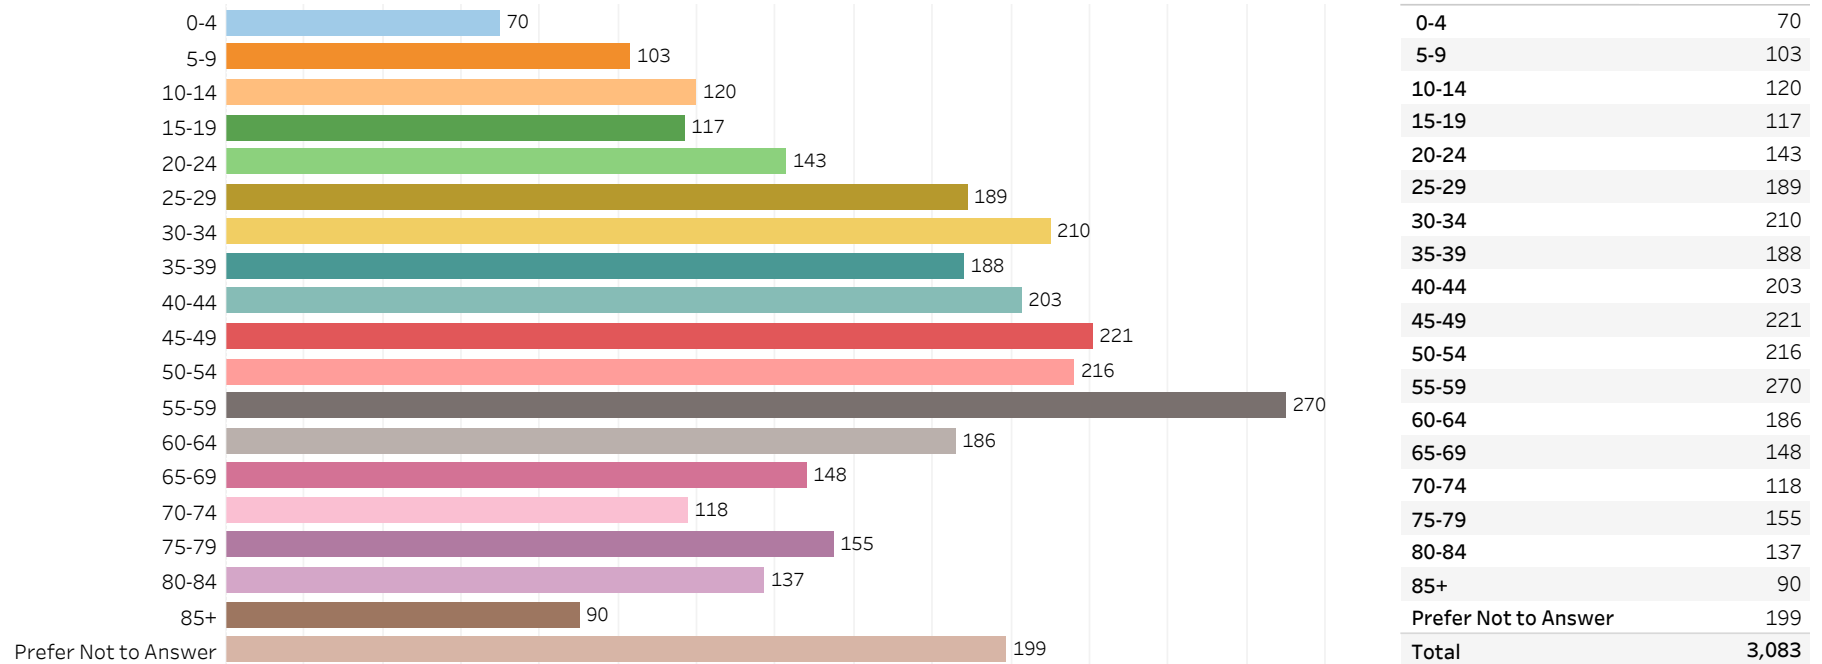

# 2019 Edmonton Municipal Census (Neighbourhood)

(Note: As per City of Edmonton Census Policy C520C, neighbourhoods with a population of less than 50 residents are reported as zero.)

Neighbourhood:

DELWOOD

## 1. Population by Age Range

## 2. Population by Gender