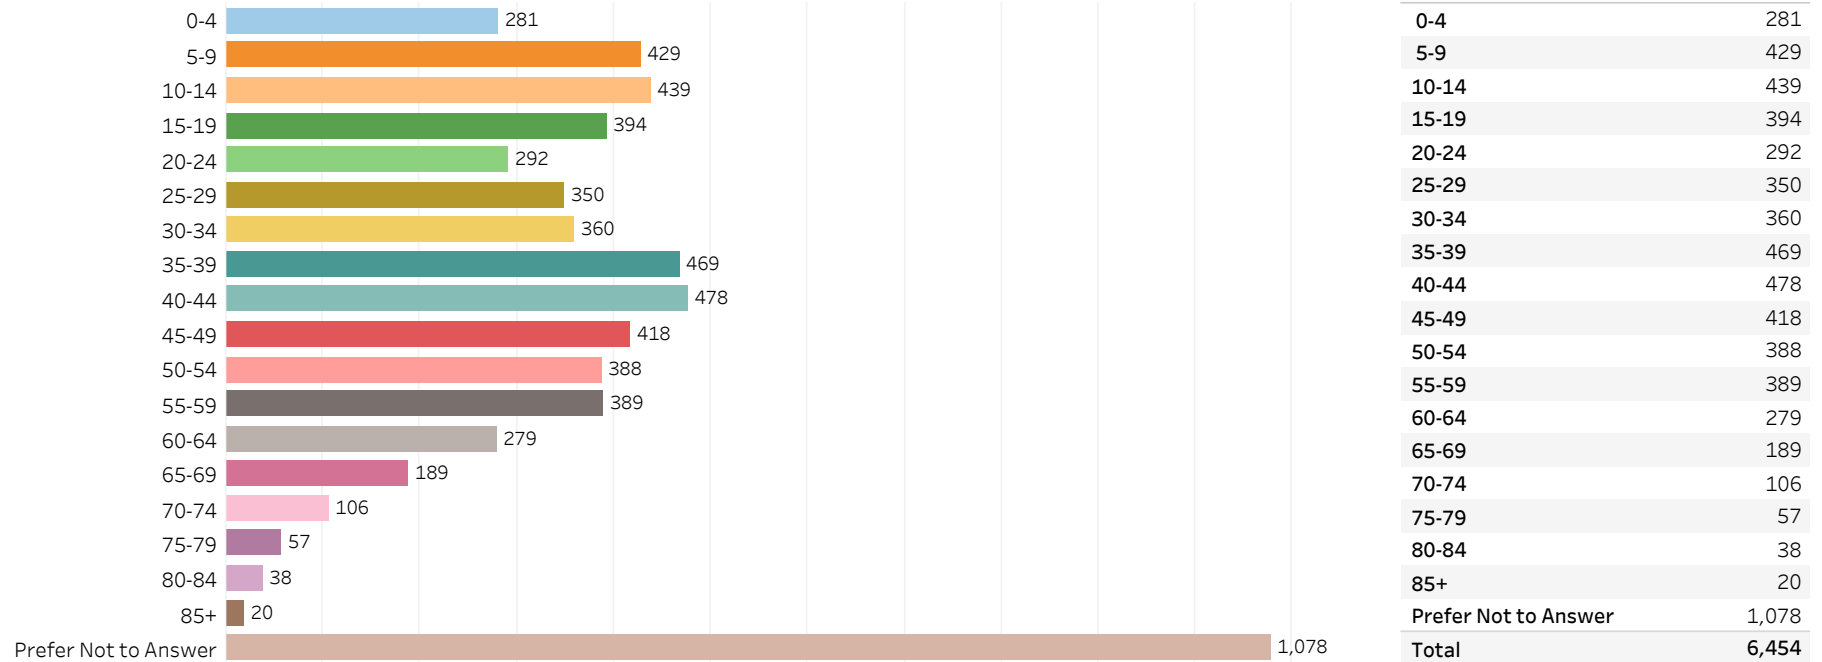

2019 Edmonton Municipal Census (Neighbourhood)

(Note: As per City of Edmonton Census Policy C520C, neighbourhoods with a population of less than 50 residents are reported as zero.)

Neighbourhood:

CUMBERLAND

1. Population by Age Range

2. Population by Gender

3. Dwelling Unit Status