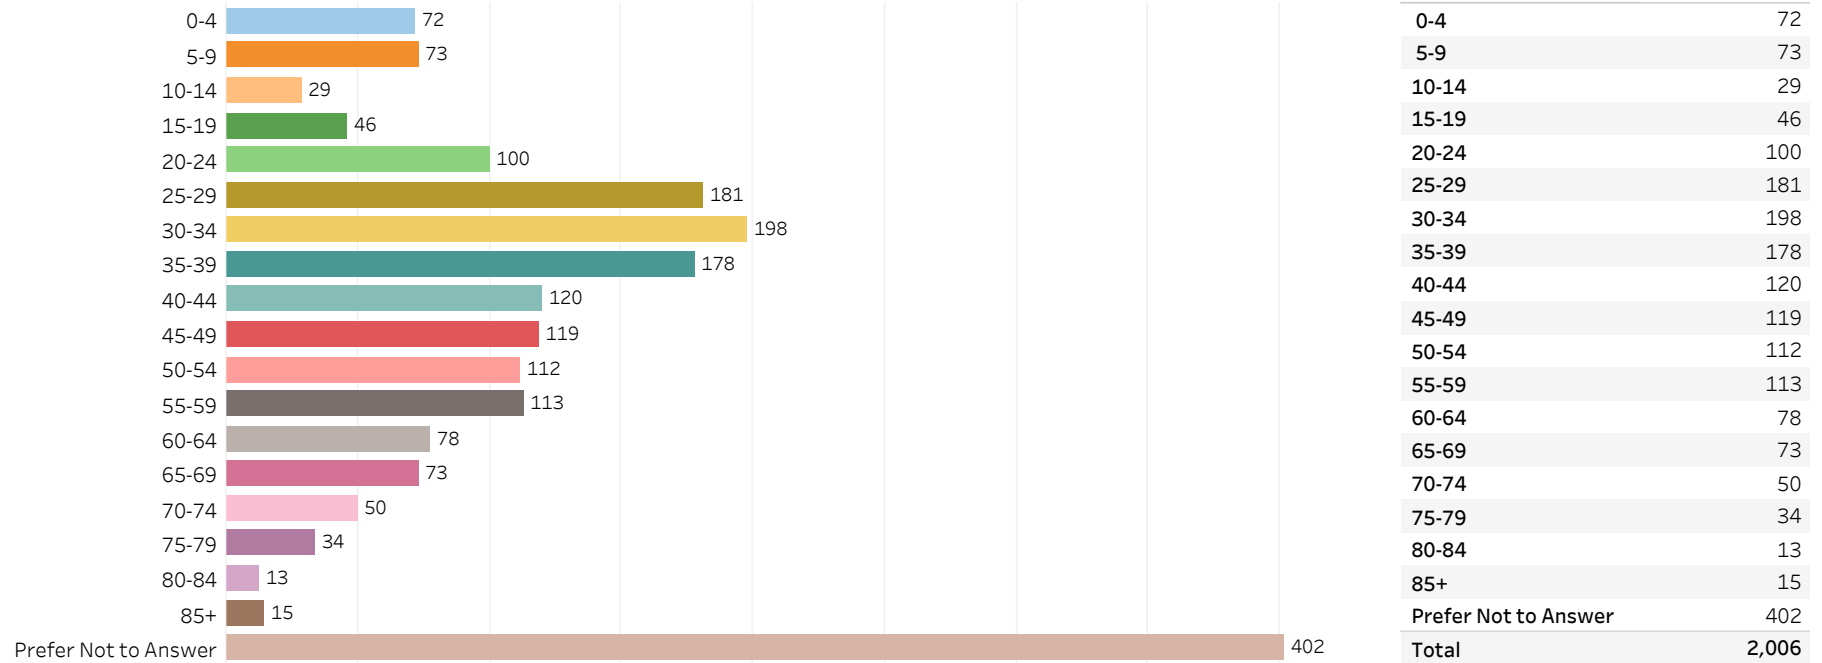

2019 Edmonton Municipal Census (Neighbourhood)

(Note: As per City of Edmonton Census Policy C520C, neighbourhoods with a population of less than 50 residents are reported as zero.)

Neighbourhood:

CROMDALE

1. Population by Age Range

2. Population by Gender

3. Dwelling Unit Status