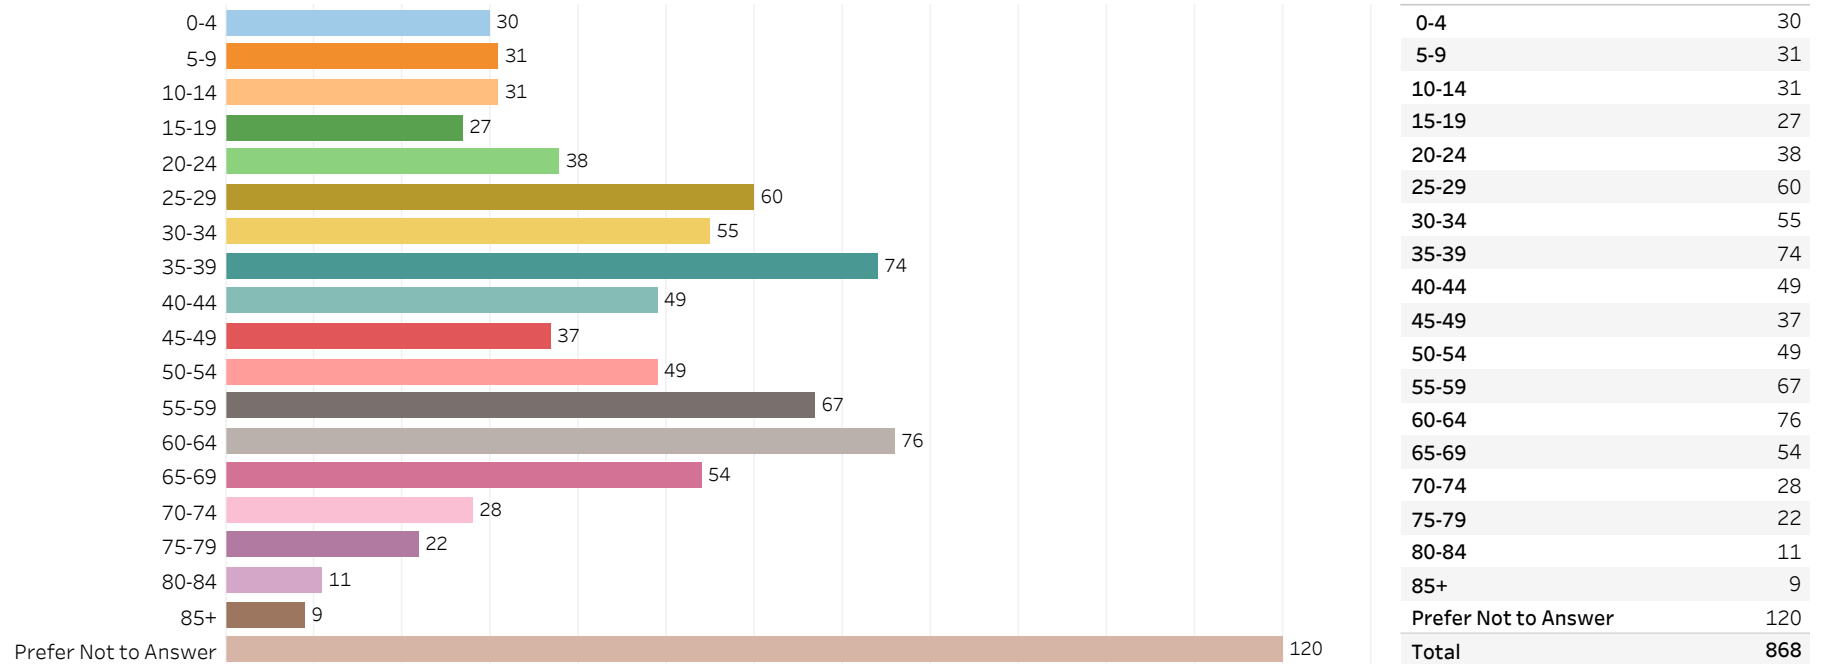

# 2019 Edmonton Municipal Census (Neighbourhood)

(Note: As per City of Edmonton Census Policy C520C, neighbourhoods with a population of less than 50 residents are reported as zero.)

Neighbourhood:

CLOVERDALE

## 1. Population by Age Range

## 2. Population by Gender