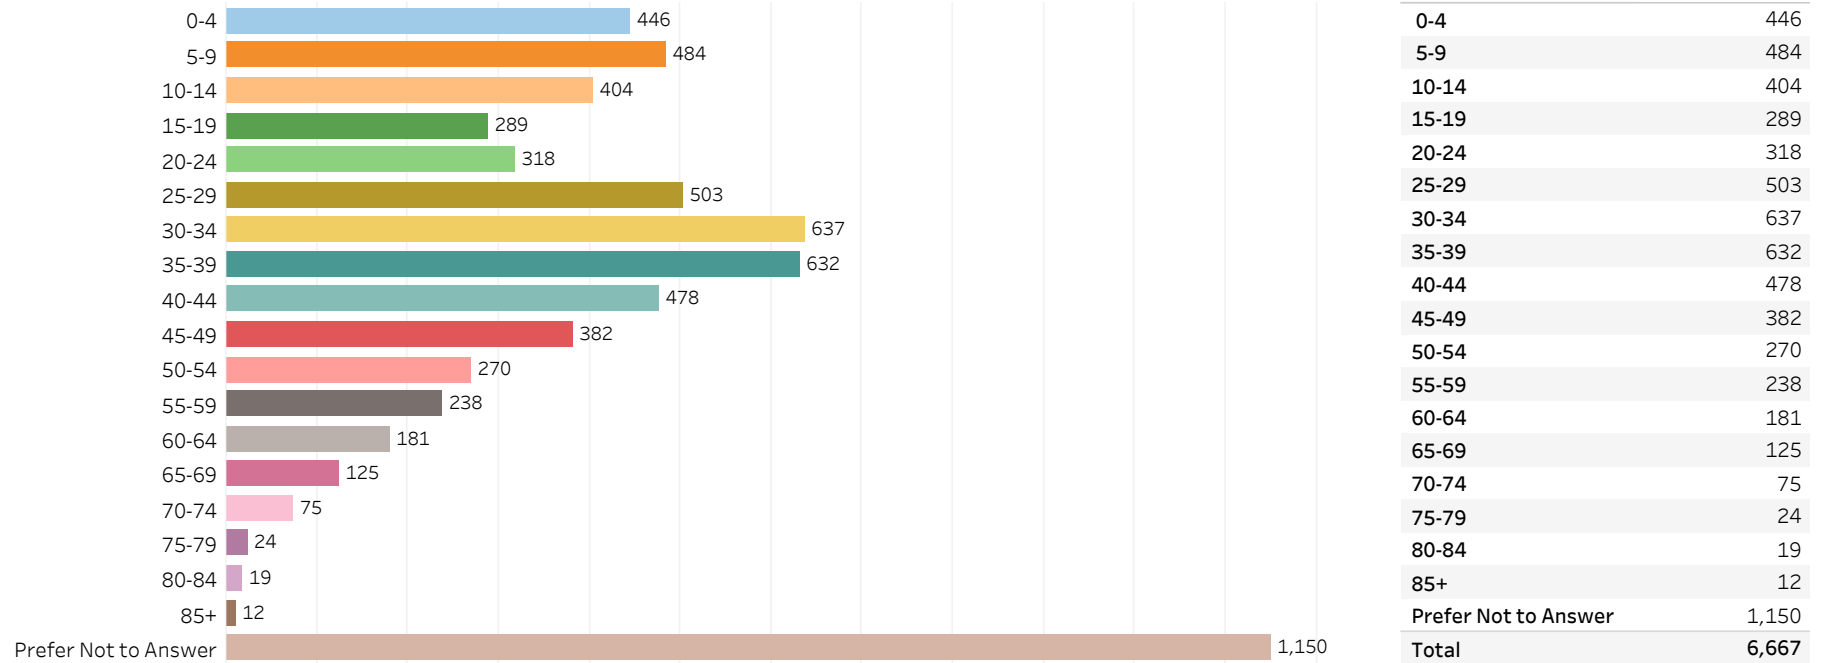

2019 Edmonton Municipal Census (Neighbourhood)

(Note: As per City of Edmonton Census Policy C520C, neighbourhoods with a population of less than 50 residents are reported as zero.)

Neighbourhood:
CHARLESWORTH

1. Population by Age Range

2. Population by Gender

3. Dwelling Unit Status