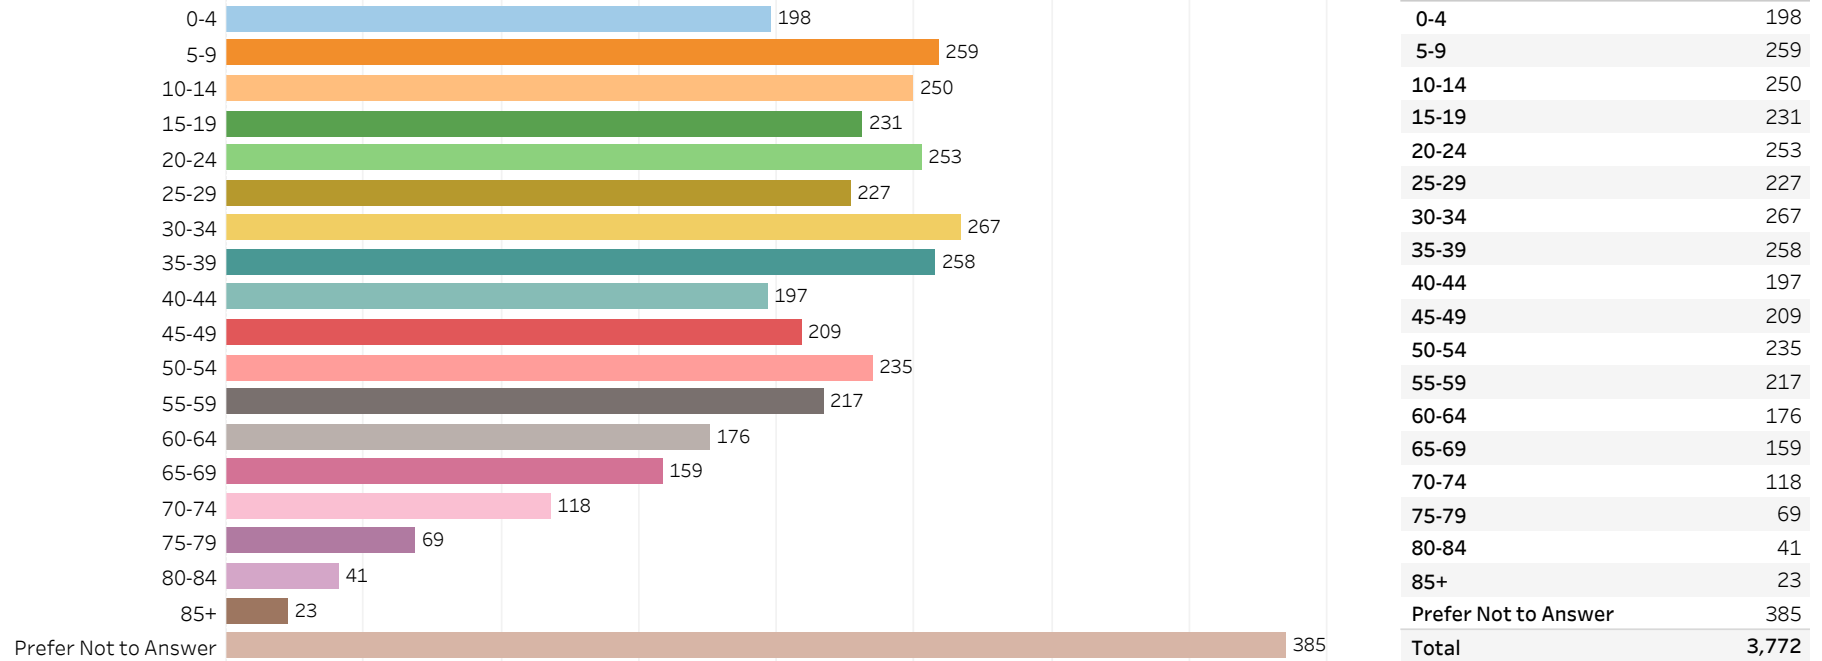

# 2019 Edmonton Municipal Census (Neighbourhood)

(Note: As per City of Edmonton Census Policy C520C, neighbourhoods with a population of less than 50 residents are reported as zero.)

Neighbourhood:

CASSELMAN

## 1. Population by Age Range

## 2. Population by Gender