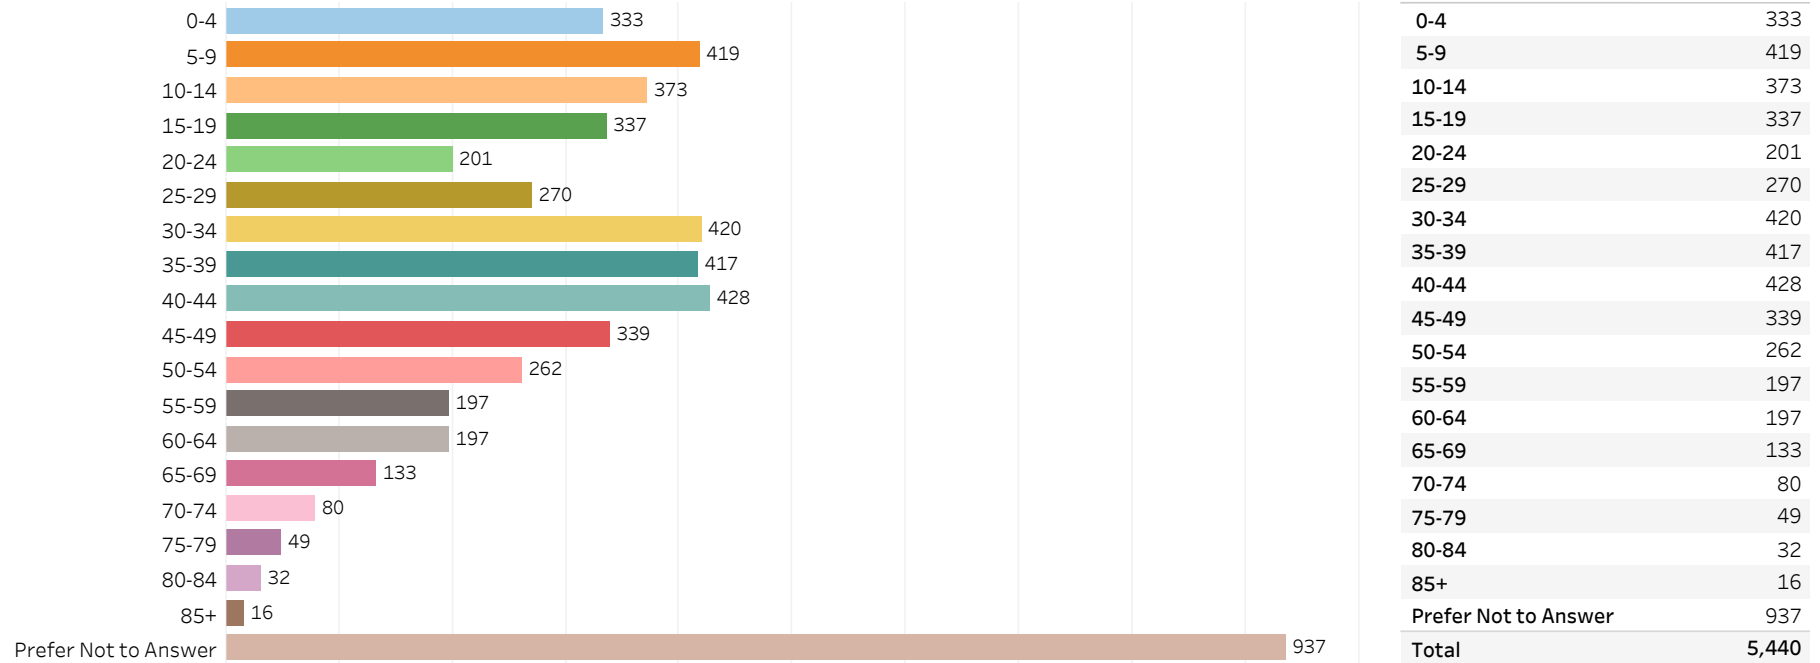

# 2019 Edmonton Municipal Census (Neighbourhood)

(Note: As per City of Edmonton Census Policy C520C, neighbourhoods with a population of less than 50 residents are reported as zero.)

Neighbourhood:

CARLTON

## 1. Population by Age Range

## 2. Population by Gender