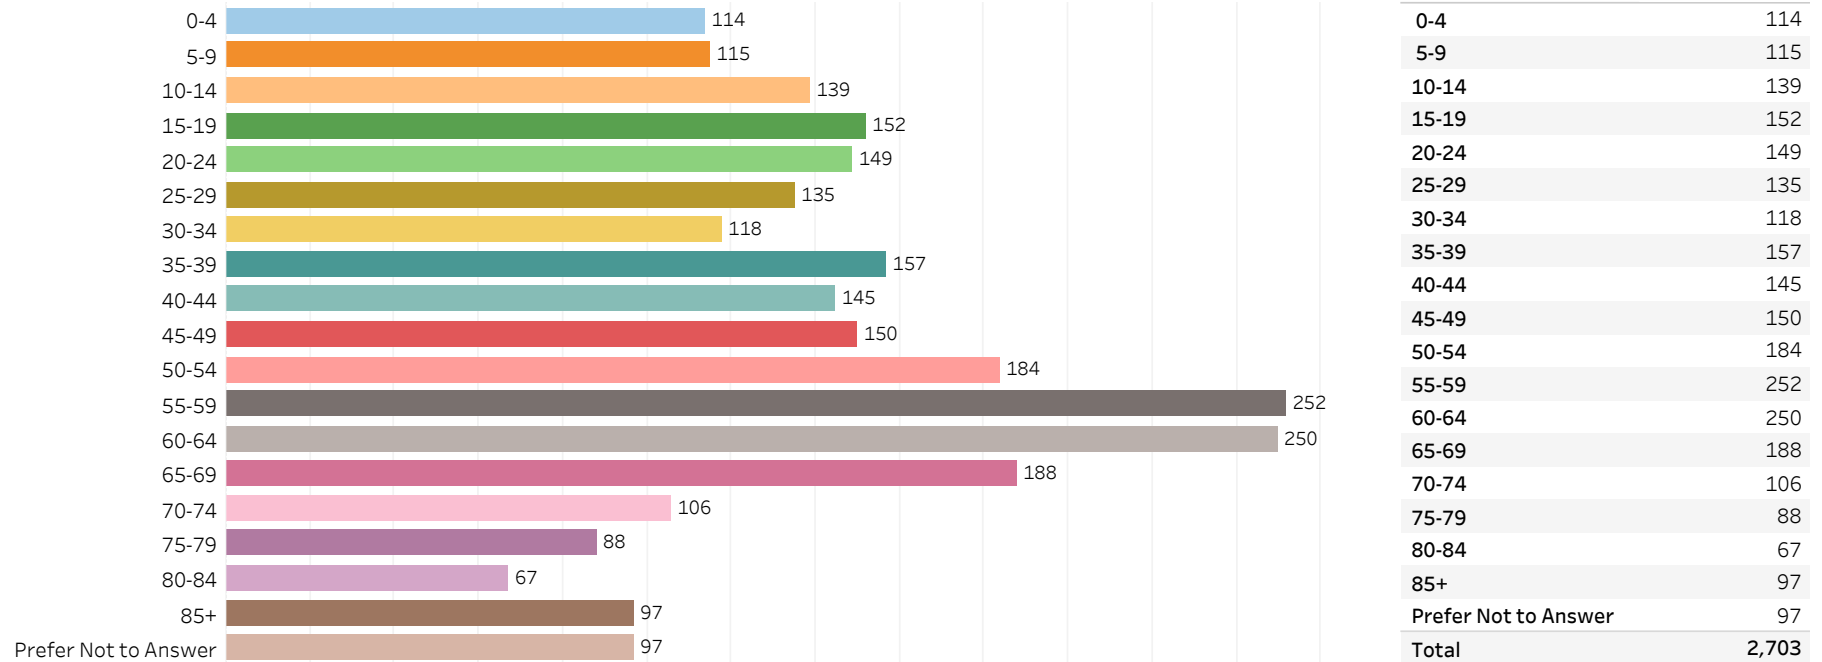

# 2019 Edmonton Municipal Census (Neighbourhood)

(Note: As per City of Edmonton Census Policy C520C, neighbourhoods with a population of less than 50 residents are reported as zero.)

Neighbourhood:

CAPILANO

## 1. Population by Age Range

## 2. Population by Gender