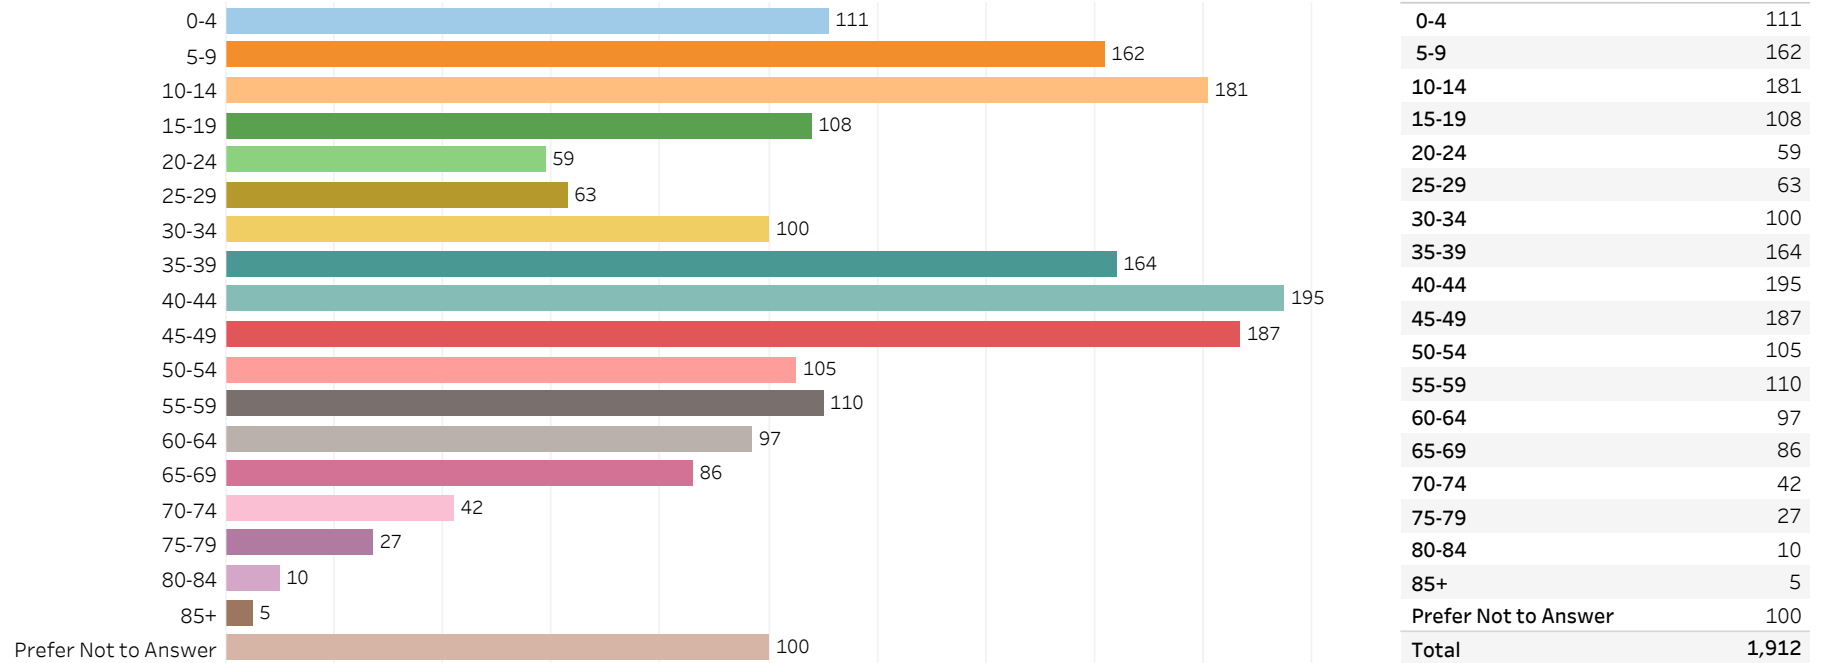

2019 Edmonton Municipal Census (Neighbourhood)

(Note: As per City of Edmonton Census Policy C520C, neighbourhoods with a population of less than 50 residents are reported as zero.)

Neighbourhood:

CAMERON HEIGHTS

1. Population by Age Range

2. Population by Gender

3. Dwelling Unit Status