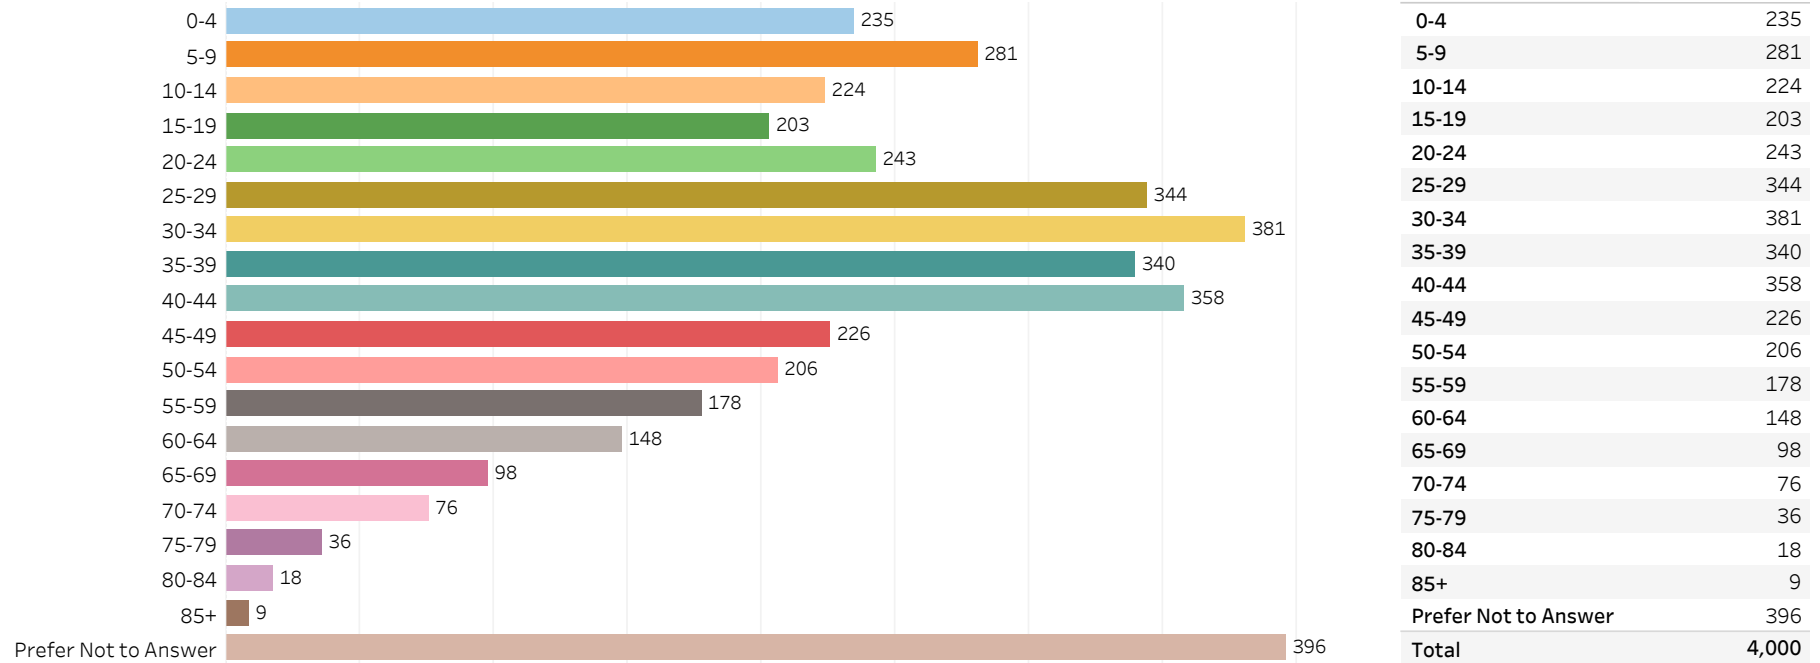

2019 Edmonton Municipal Census (Neighbourhood)

(Note: As per City of Edmonton Census Policy C520C, neighbourhoods with a population of less than 50 residents are reported as zero.)

Neighbourhood:

CALLAGHAN

1. Population by Age Range

2. Population by Gender

3. Dwelling Unit Status