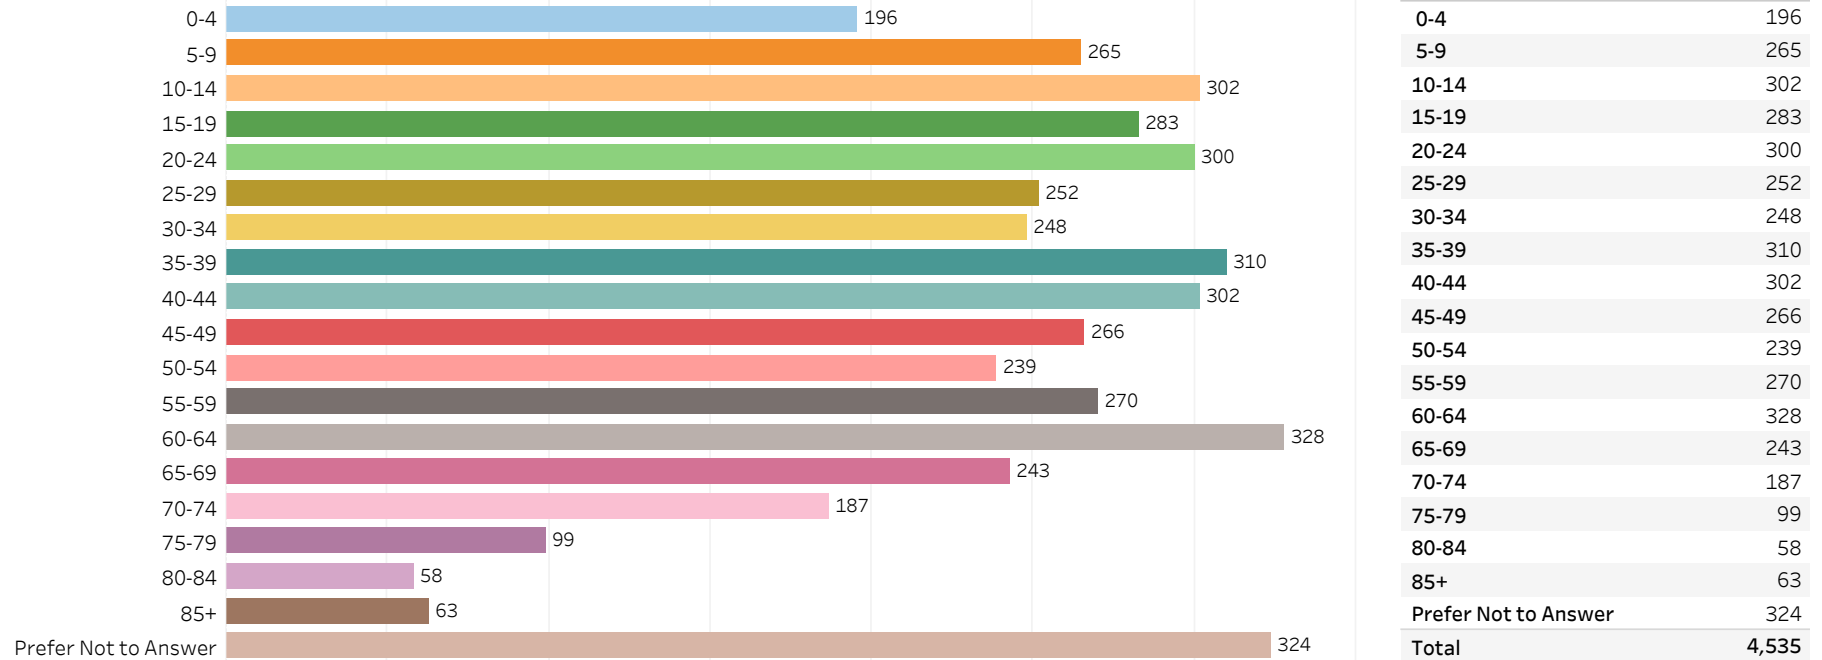

2019 Edmonton Municipal Census (Neighbourhood)

(Note: As per City of Edmonton Census Policy C520C, neighbourhoods with a population of less than 50 residents are reported as zero.)

Neighbourhood:

BELMEAD

1. Population by Age Range

2. Population by Gender

3. Dwelling Unit Status