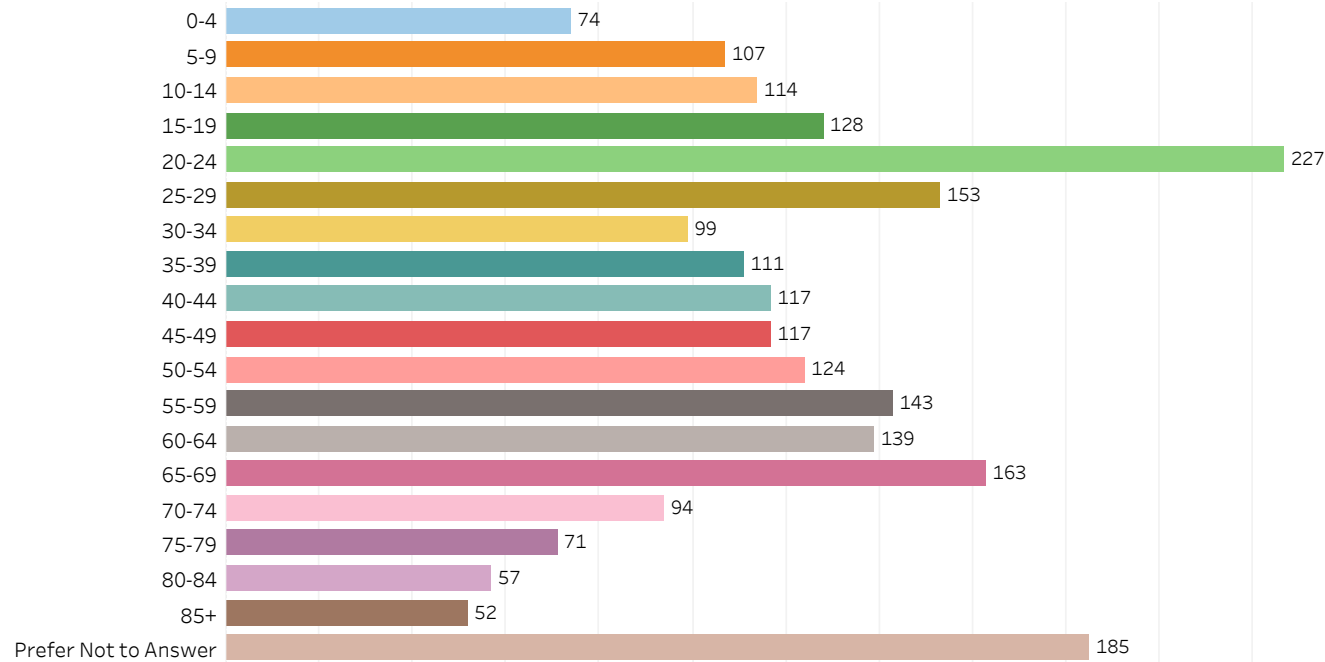

2019 Edmonton Municipal Census (Neighbourhood)

(Note: As per City of Edmonton Census Policy C520C, neighbourhoods with a population of less than 50 residents are reported as zero.)

Neighbourhood:

BELGRAVIA

1. Population by Age Range

0-4	74
5-9	107
10-14	114
15-19	128
20-24	227
25-29	153
30-34	99
35-39	111
40-44	117
45-49	117
50-54	124
55-59	143
60-64	139
65-69	163
70-74	94
75-79	71
80-84	57
85+	52
Prefer Not to Answer	185
Total	2,275