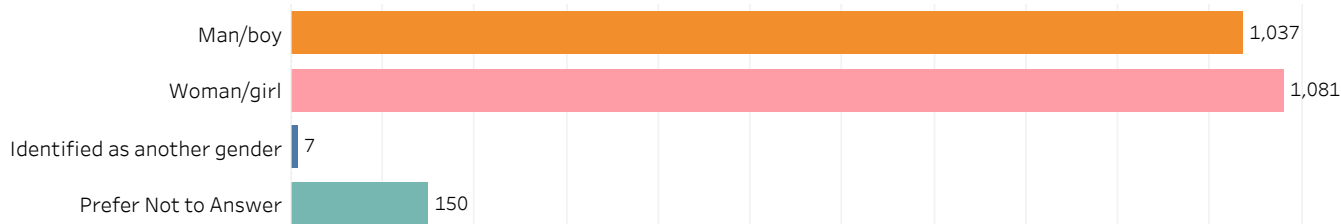

2. Population by Gender

Man/boy	1,037
Woman/girl	1,081
Identified as another gender	7
Prefer Not to Answer	150
Total	2,275