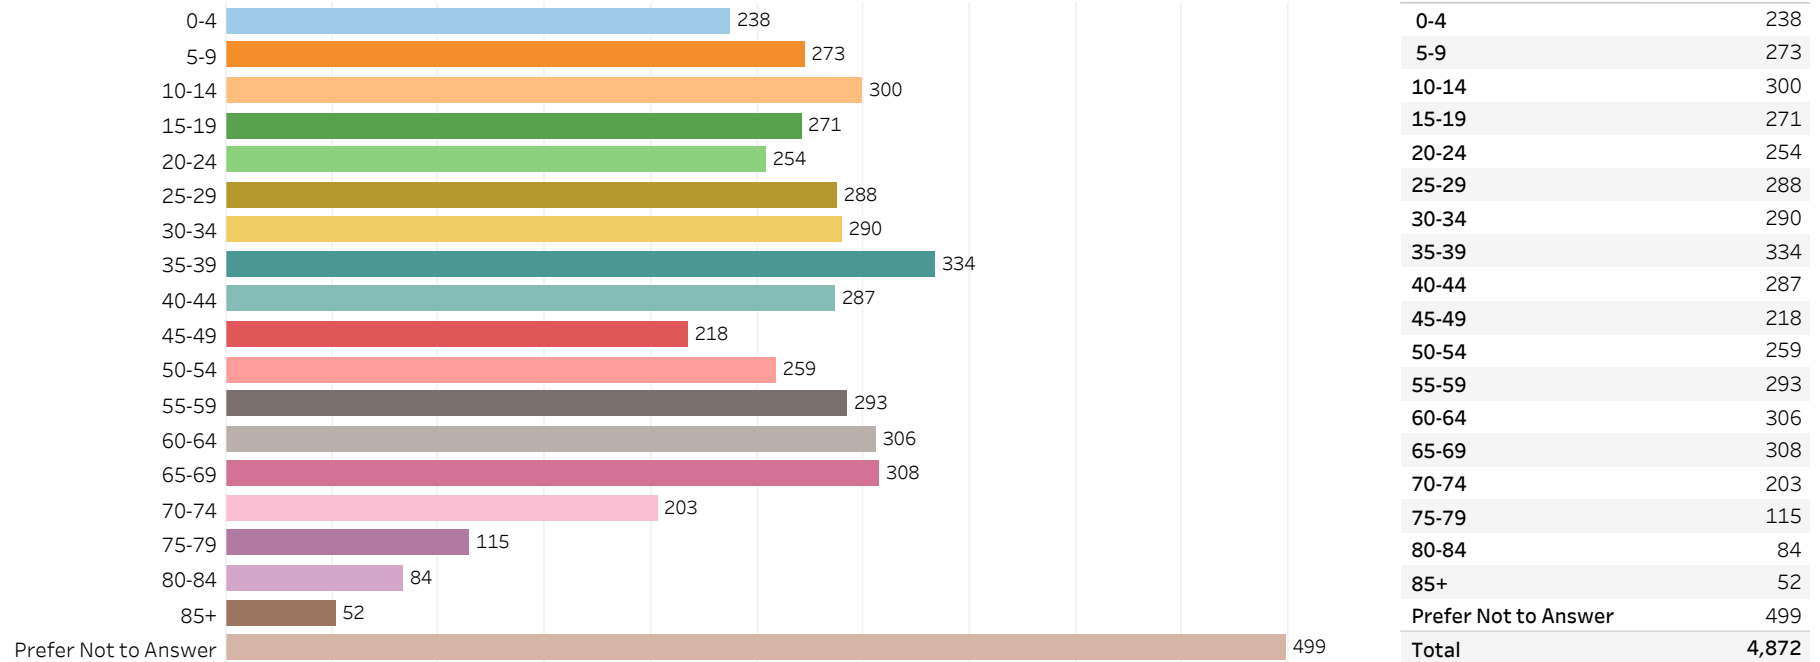

2019 Edmonton Municipal Census (Neighbourhood)

(Note: As per City of Edmonton Census Policy C520C, neighbourhoods with a population of less than 50 residents are reported as zero.)

Neighbourhood:

BATURYN

1. Population by Age Range

2. Population by Gender

3. Dwelling Unit Status