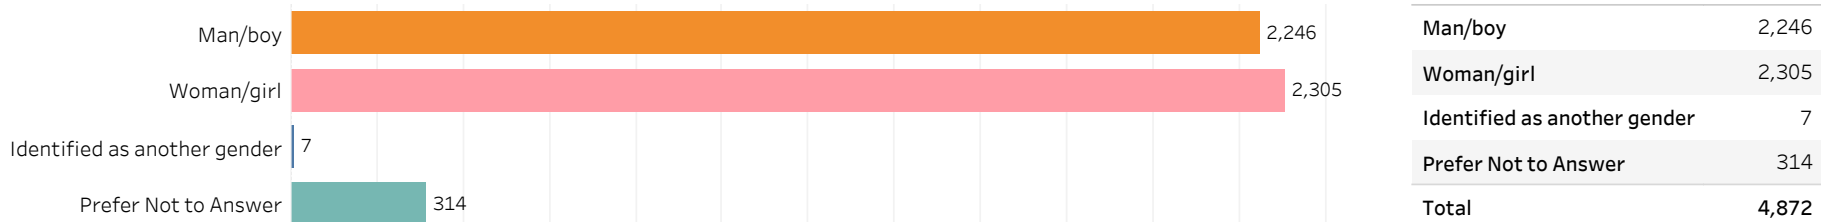

2019 Edmonton Municipal Census (Neighbourhood)

(Note: As per City of Edmonton Census Policy C520C, neighbourhoods with a population of less than 50 residents are reported as zero.)

Neighbourhood:

BATURYN

1. Population by Age Range

2. Population by Gender

3. Dwelling Unit Status