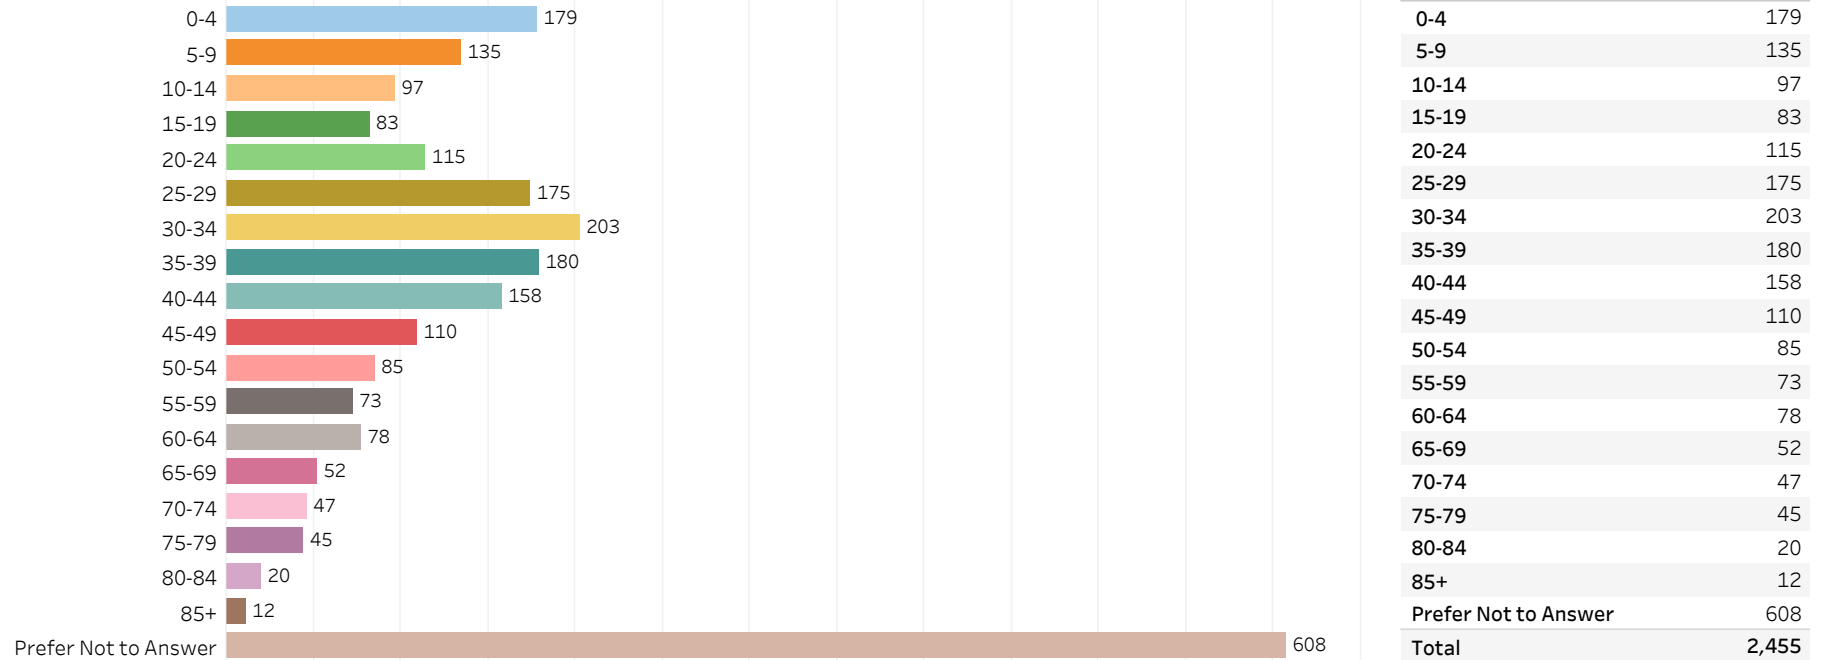

# 2019 Edmonton Municipal Census (Neighbourhood)

(Note: As per City of Edmonton Census Policy C520C, neighbourhoods with a population of less than 50 residents are reported as zero.)

Neighbourhood:

BARANOW

## 1. Population by Age Range

## 2. Population by Gender