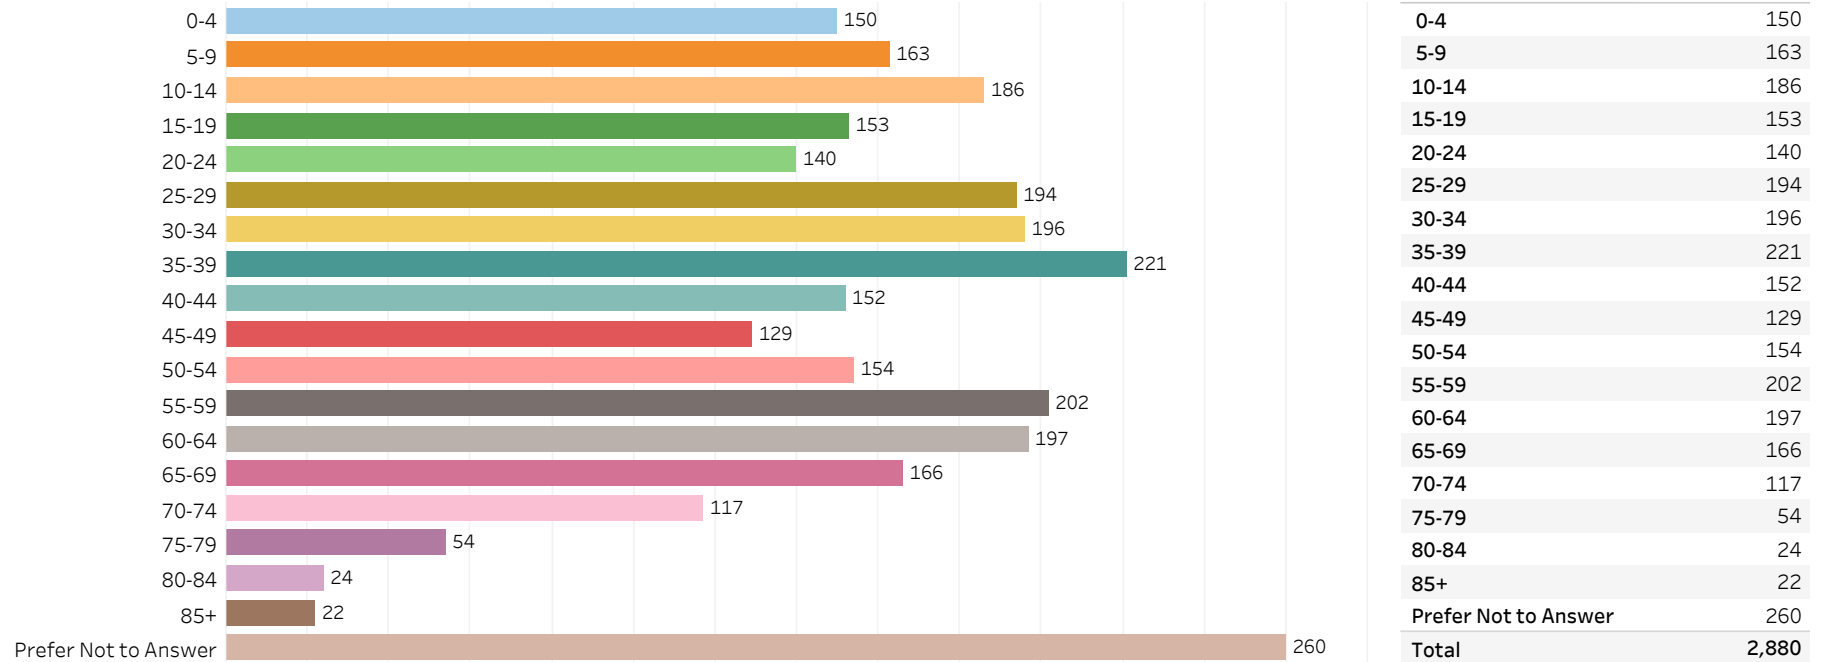

2019 Edmonton Municipal Census (Neighbourhood)

(Note: As per City of Edmonton Census Policy C520C, neighbourhoods with a population of less than 50 residents are reported as zero.)

Neighbourhood:

BANNERMAN

1. Population by Age Range

2. Population by Gender

3. Dwelling Unit Status