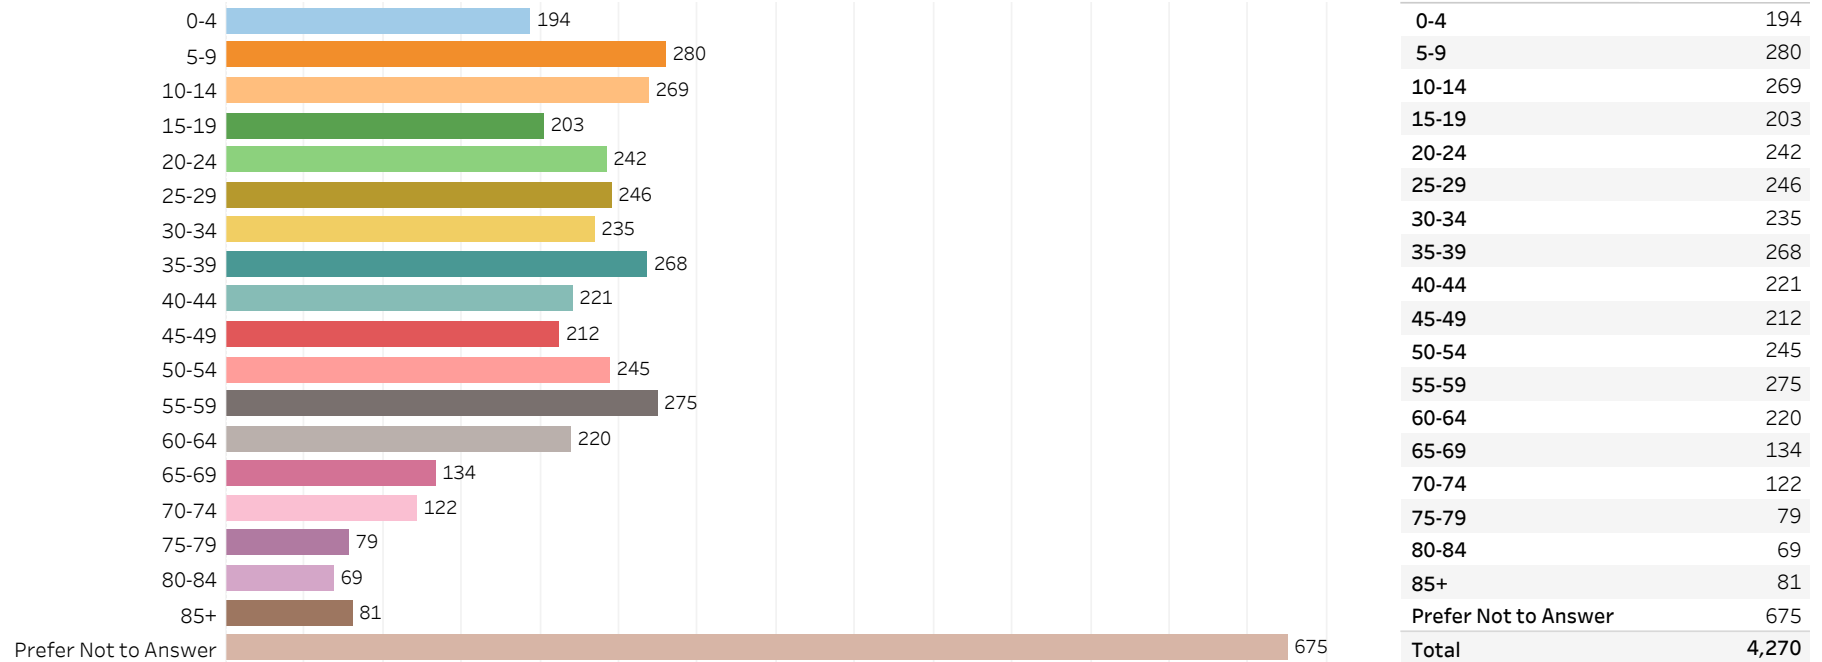

# 2019 Edmonton Municipal Census (Neighbourhood)

(Note: As per City of Edmonton Census Policy C520C, neighbourhoods with a population of less than 50 residents are reported as zero.)

Neighbourhood:

BALWIN

## 1. Population by Age Range

## 2. Population by Gender