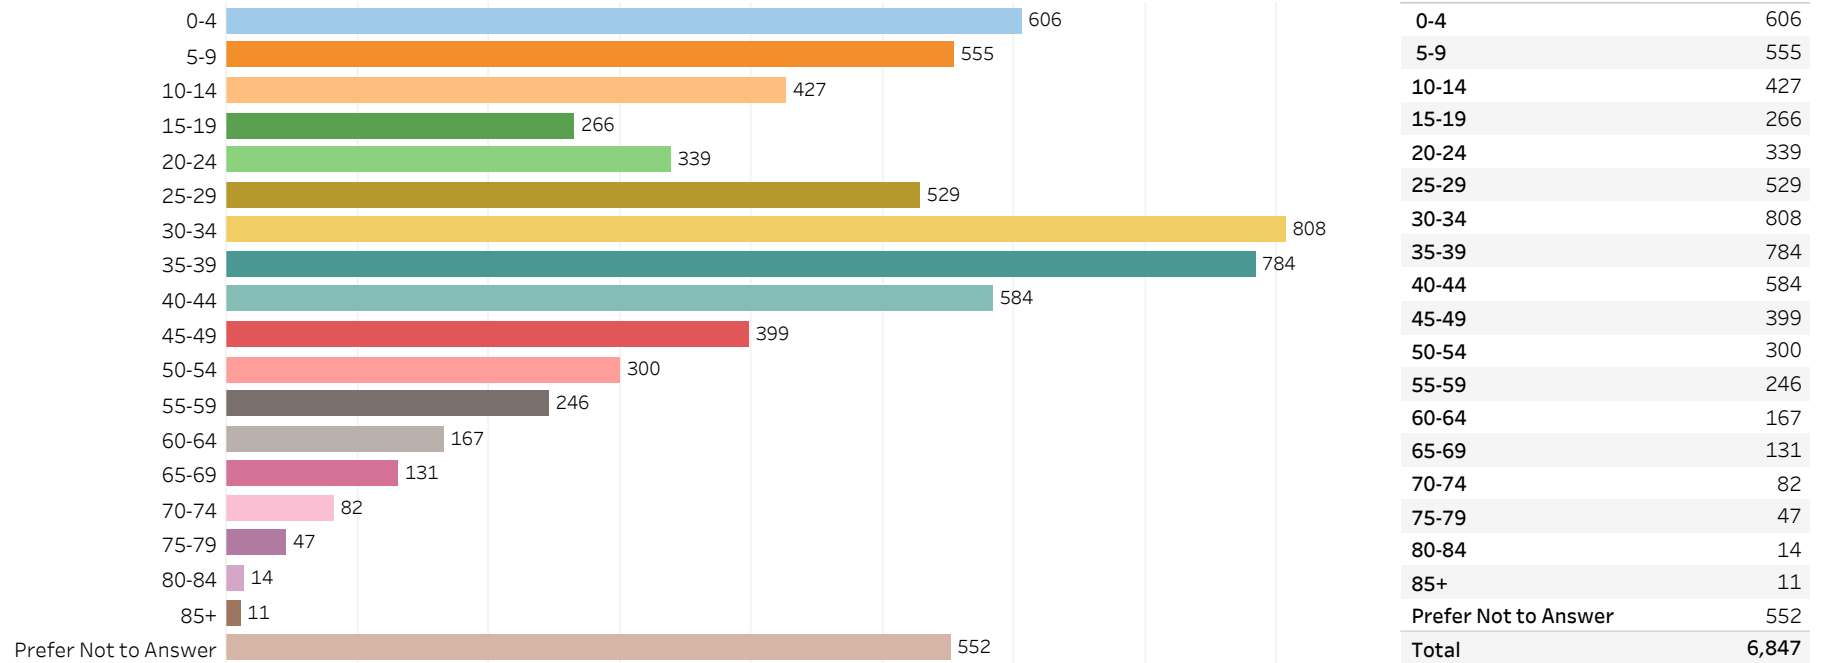

2019 Edmonton Municipal Census (Neighbourhood)

(Note: As per City of Edmonton Census Policy C520C, neighbourhoods with a population of less than 50 residents are reported as zero.)

Neighbourhood:

ALLARD

1. Population by Age Range

2. Population by Gender

3. Dwelling Unit Status