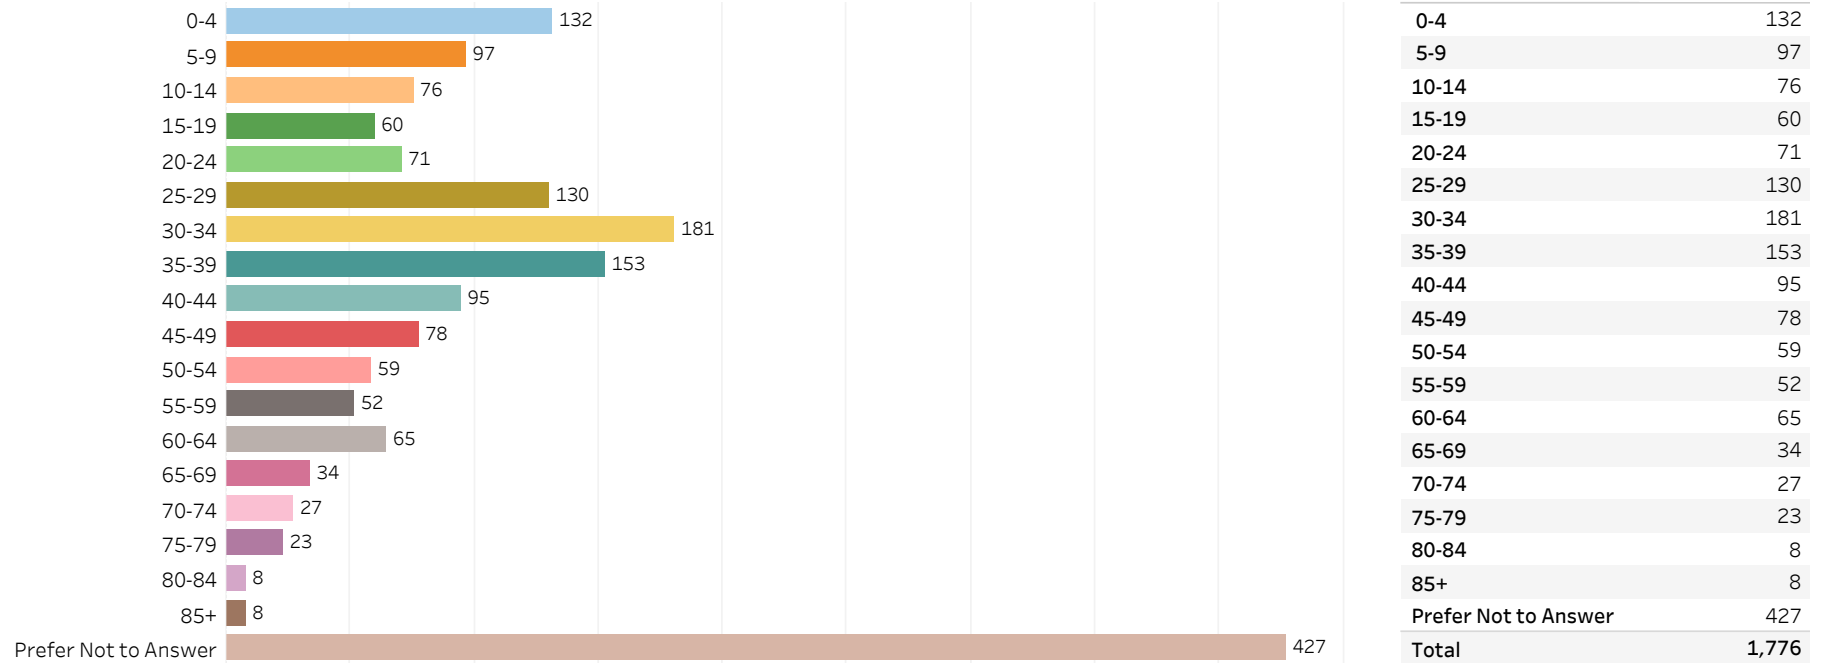

2019 Edmonton Municipal Census (Neighbourhood)

(Note: As per City of Edmonton Census Policy C520C, neighbourhoods with a population of less than 50 residents are reported as zero.)

Neighbourhood:

ALBANY

1. Population by Age Range