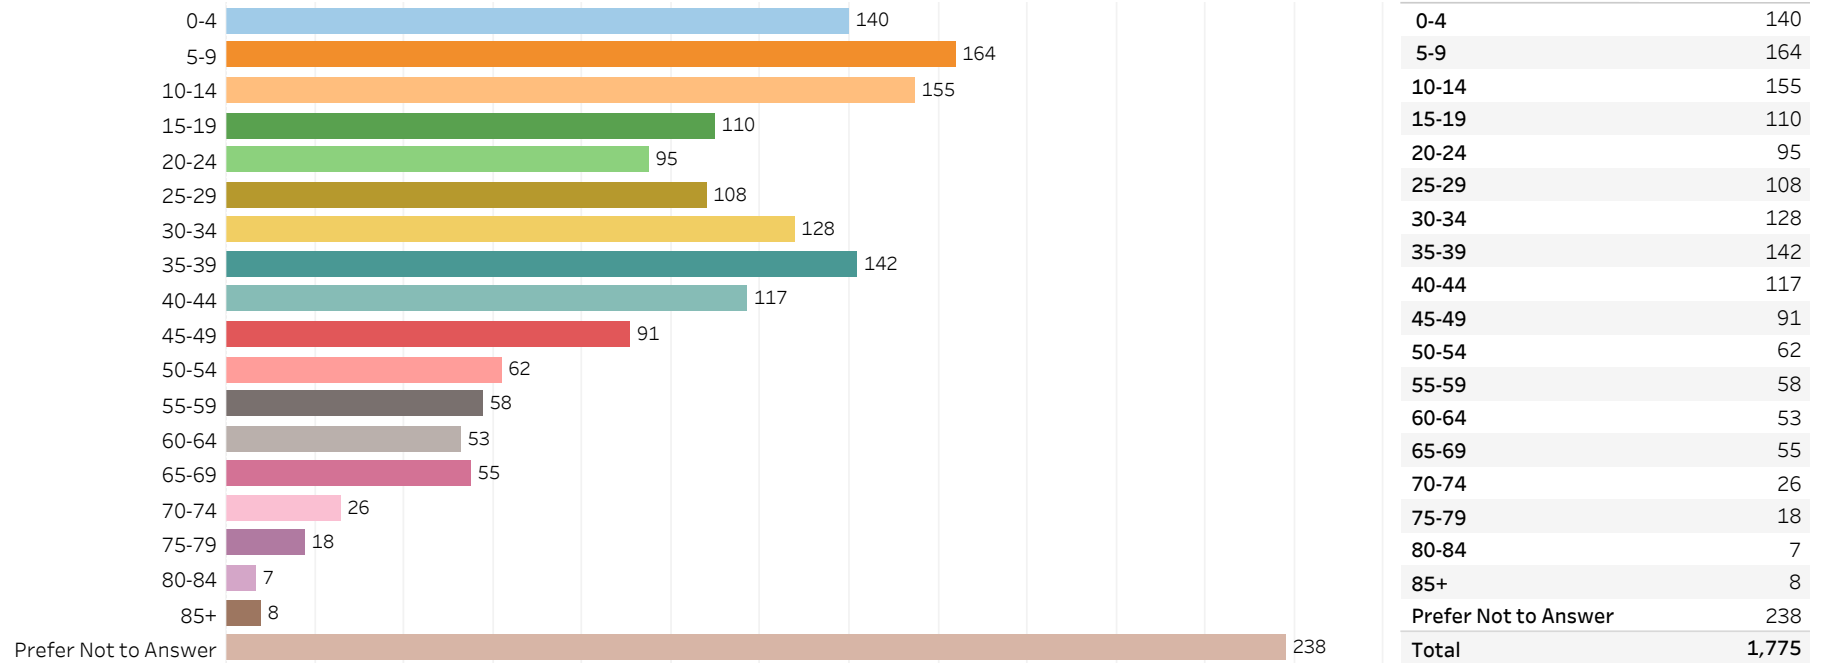

2019 Edmonton Municipal Census (Neighbourhood)

(Note: As per City of Edmonton Census Policy C520C, neighbourhoods with a population of less than 50 residents are reported as zero.)

Neighbourhood:

ABBOTTSFIELD

1. Population by Age Range

2. Population by Gender

3. Dwelling Unit Status