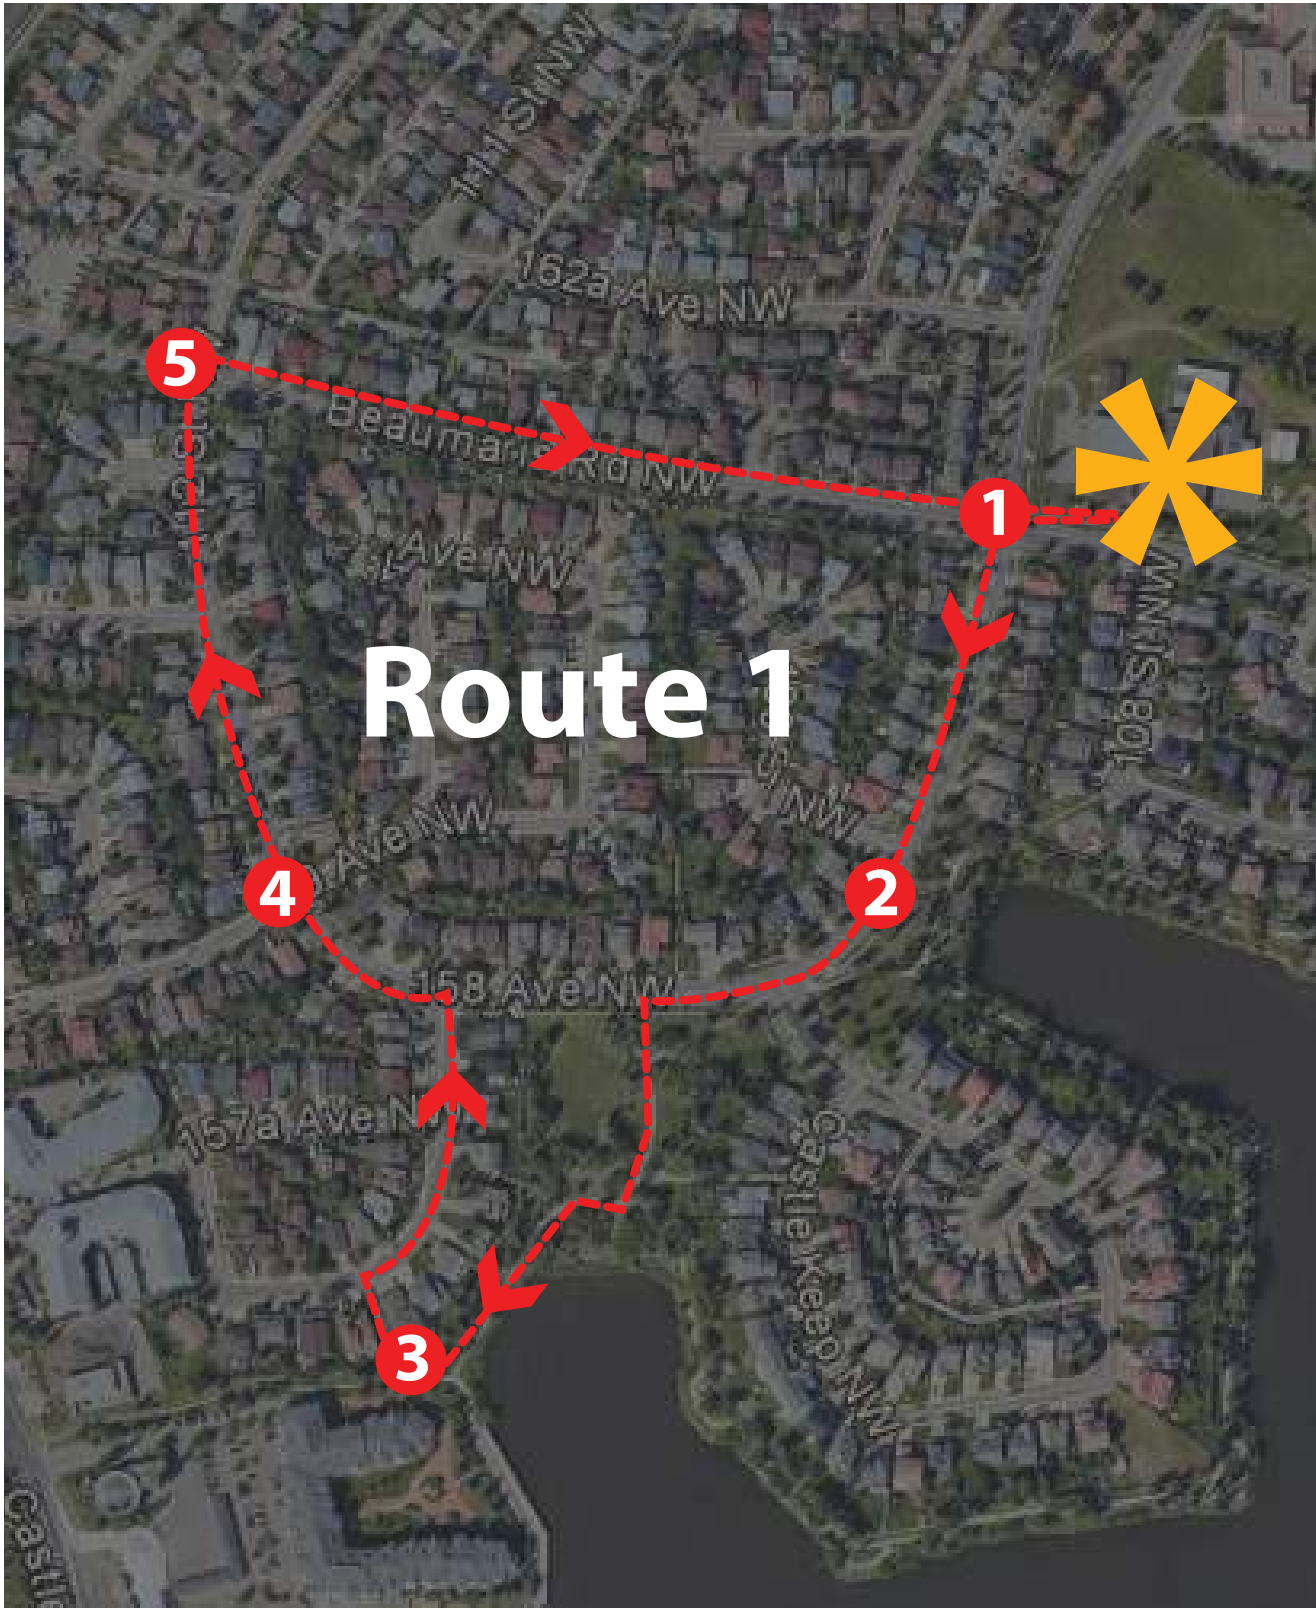

CONNECTIVITY

Did we miss anything?
Please share your
comments here.

PARKS AND OPEN SPACE

LEGEND

Red	Commercial
Yellow	Community/Recreation
Blue	Educational Institution
Purple	Medical and Emergency Services
Light Green	Religious Establishment
Dark Green	Greenway
Dark Green	Pocket Park
Light Green	Sportfields, Courts and Rinks
Pink	Playgrounds, Skateboard Parks and Spray decks
Blue Dotted	Pathways
Green	Offstreet Shared Use Bike Path - Paved
Black Dotted	Study Area

Did we miss anything?
Please share your
comments here.

ROUTE MAP

These are suggested routes which may be subject to change.

ROUTE 1 – COMMUNITY WALK

Proposed route and stop locations are subject to change.

ROUTE 2 – COMMUNITY WALK

Proposed route and stop locations are subject to change.

ROUTE 3 – COMMUNITY WALK

Proposed route and stop locations are subject to change.

ROUTE 4 – COMMUNITY WALK

Proposed route and stop locations are subject to change.