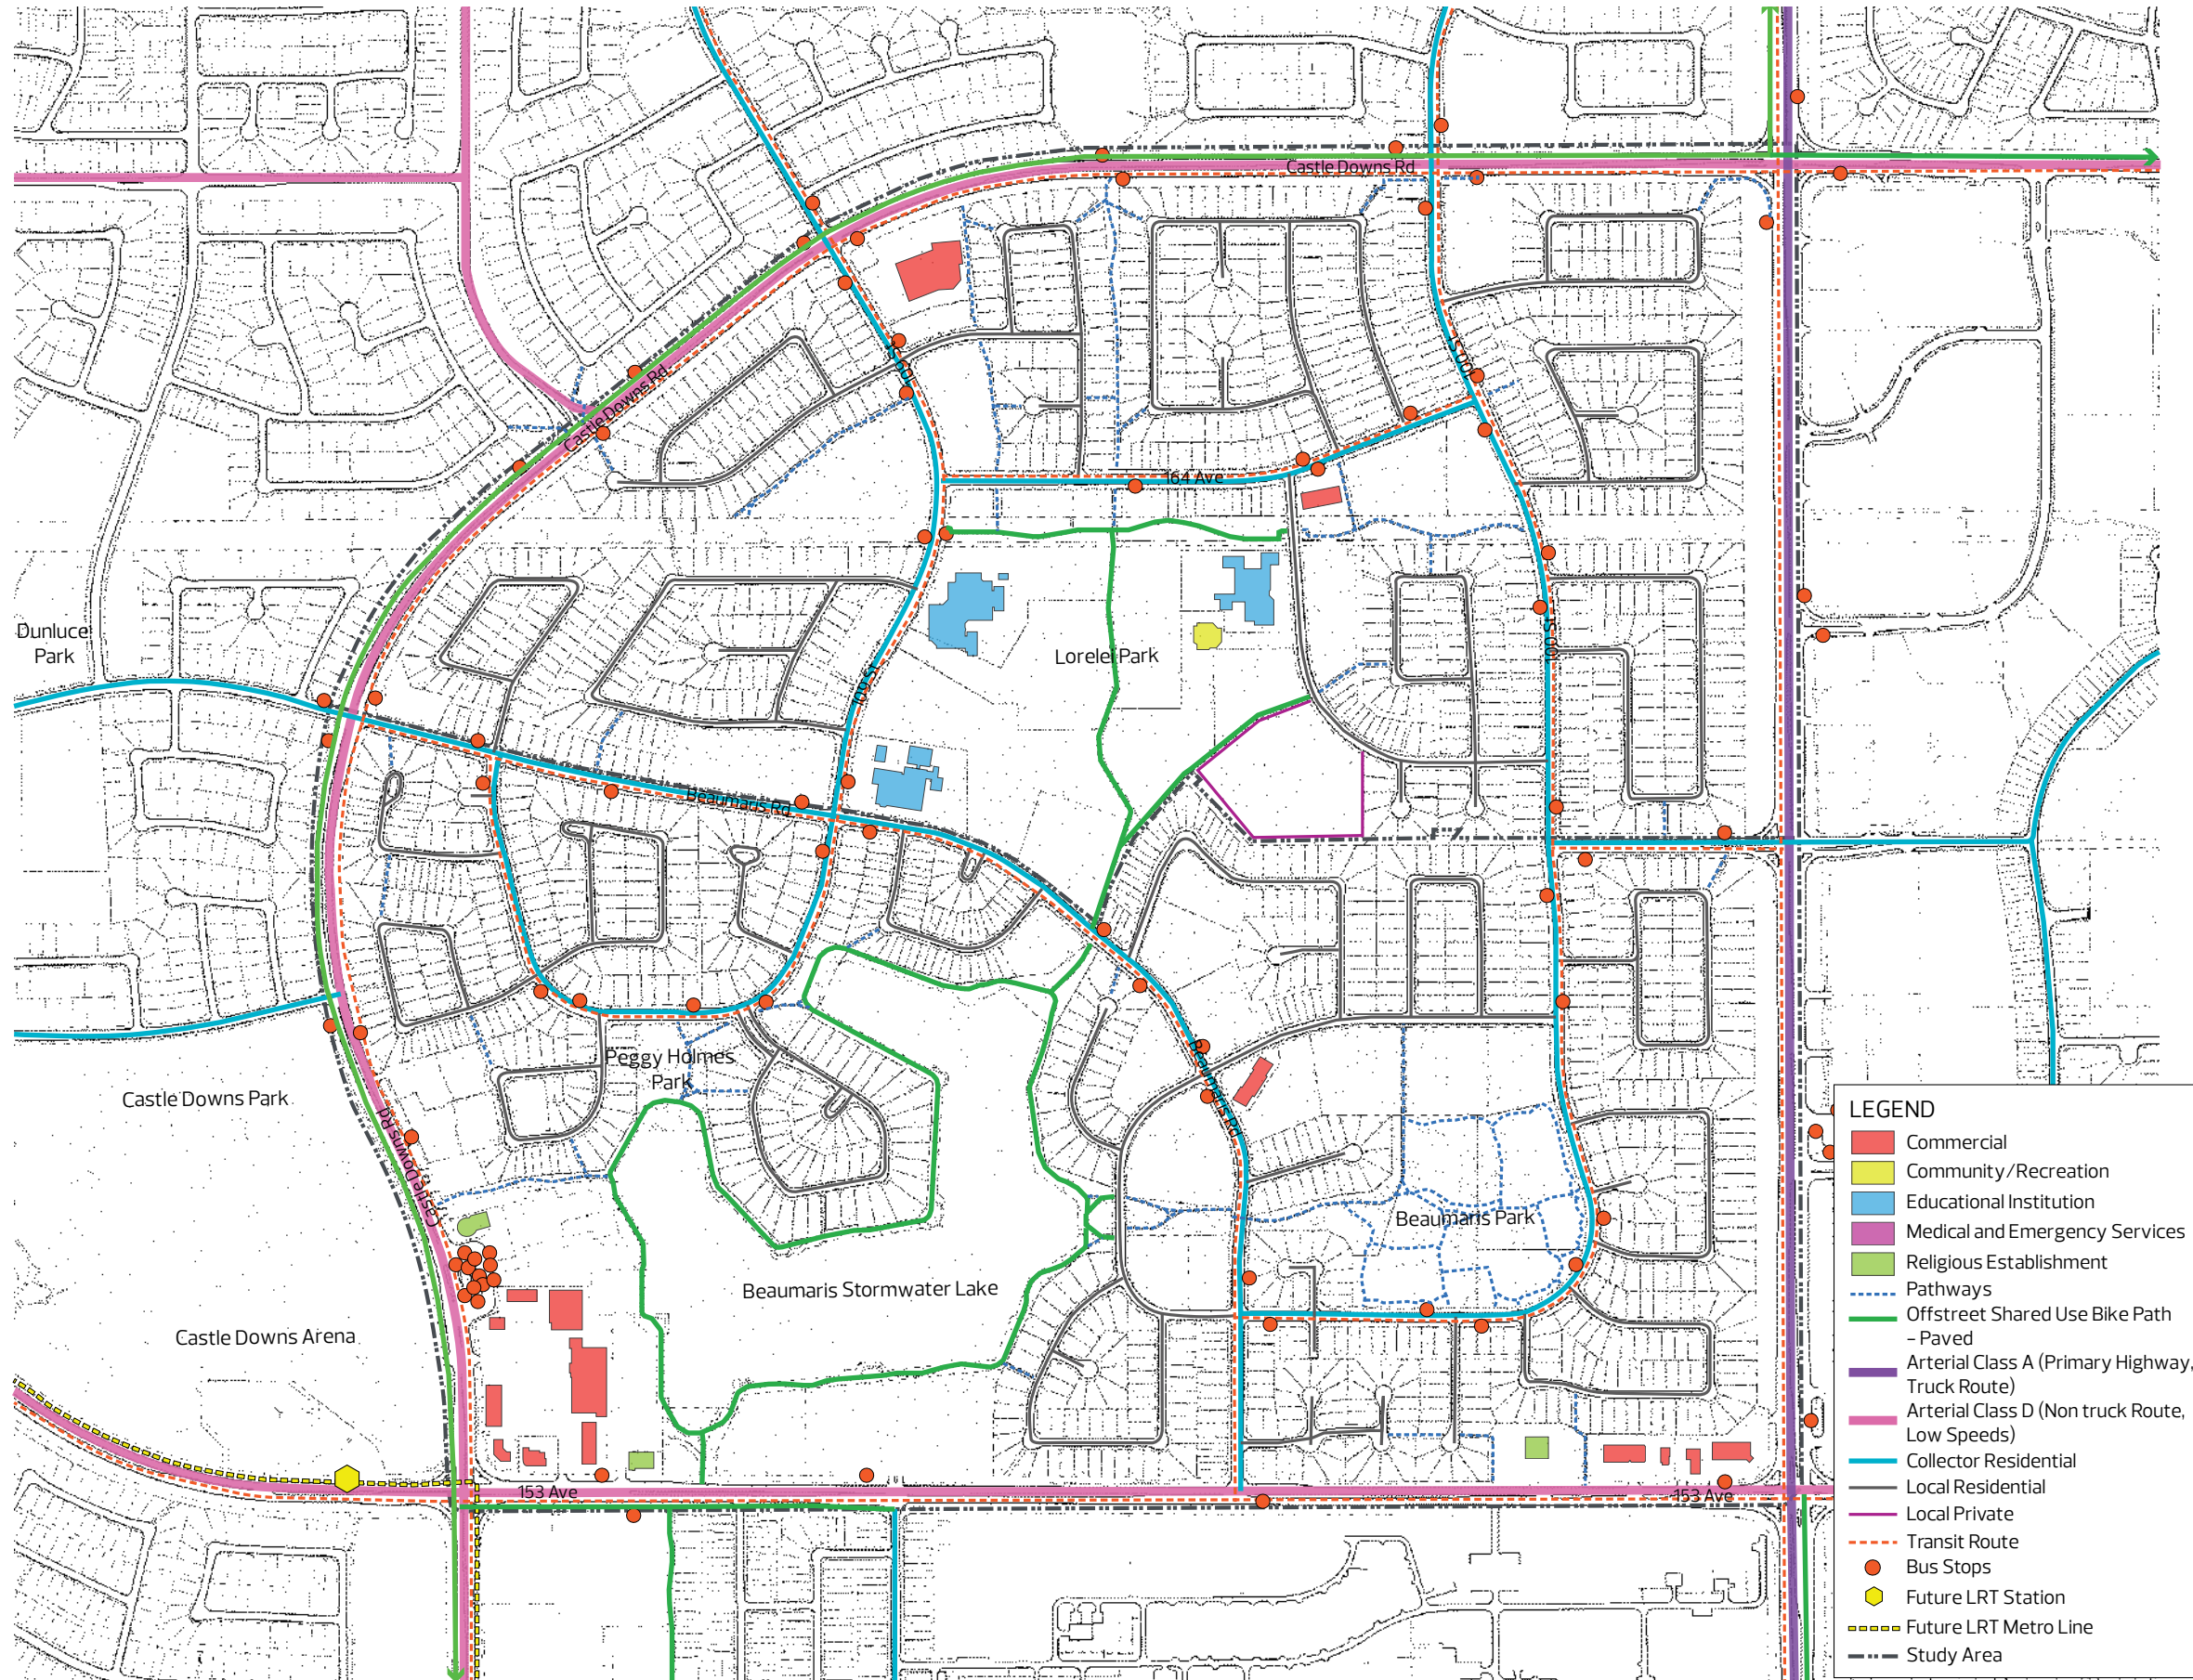

CONNECTIVITY

Did we miss anything?
Please share your
comments here.

PARKS AND OPEN SPACE

LEGEND

Red	Commercial
Yellow	Community/Recreation
Blue	Educational Institution
Purple	Medical and Emergency Services
Light Green	Religious Establishment
Dark Green	Greenway
Dark Green	Pocket Park
Light Green	Sportfields, Courts and Rinks
Pink	Playgrounds, Skateboard Parks and Spray decks
Blue Dotted	Pathways
Green	Offstreet Shared Use Bike Path - Paved
Black Dotted	Study Area

Did we miss anything?
Please share your
comments here.

ROUTE MAP

These are suggested routes which may be subject to change.

ROUTE 1 – COMMUNITY WALK

Proposed route and stop locations are subject to change.

ROUTE 2 – COMMUNITY WALK

Proposed route and stop locations are subject to change.

ROUTE 3 – COMMUNITY WALK

Proposed route and stop locations are subject to change.

ROUTE 4 – COMMUNITY WALK

Proposed route and stop locations are subject to change.