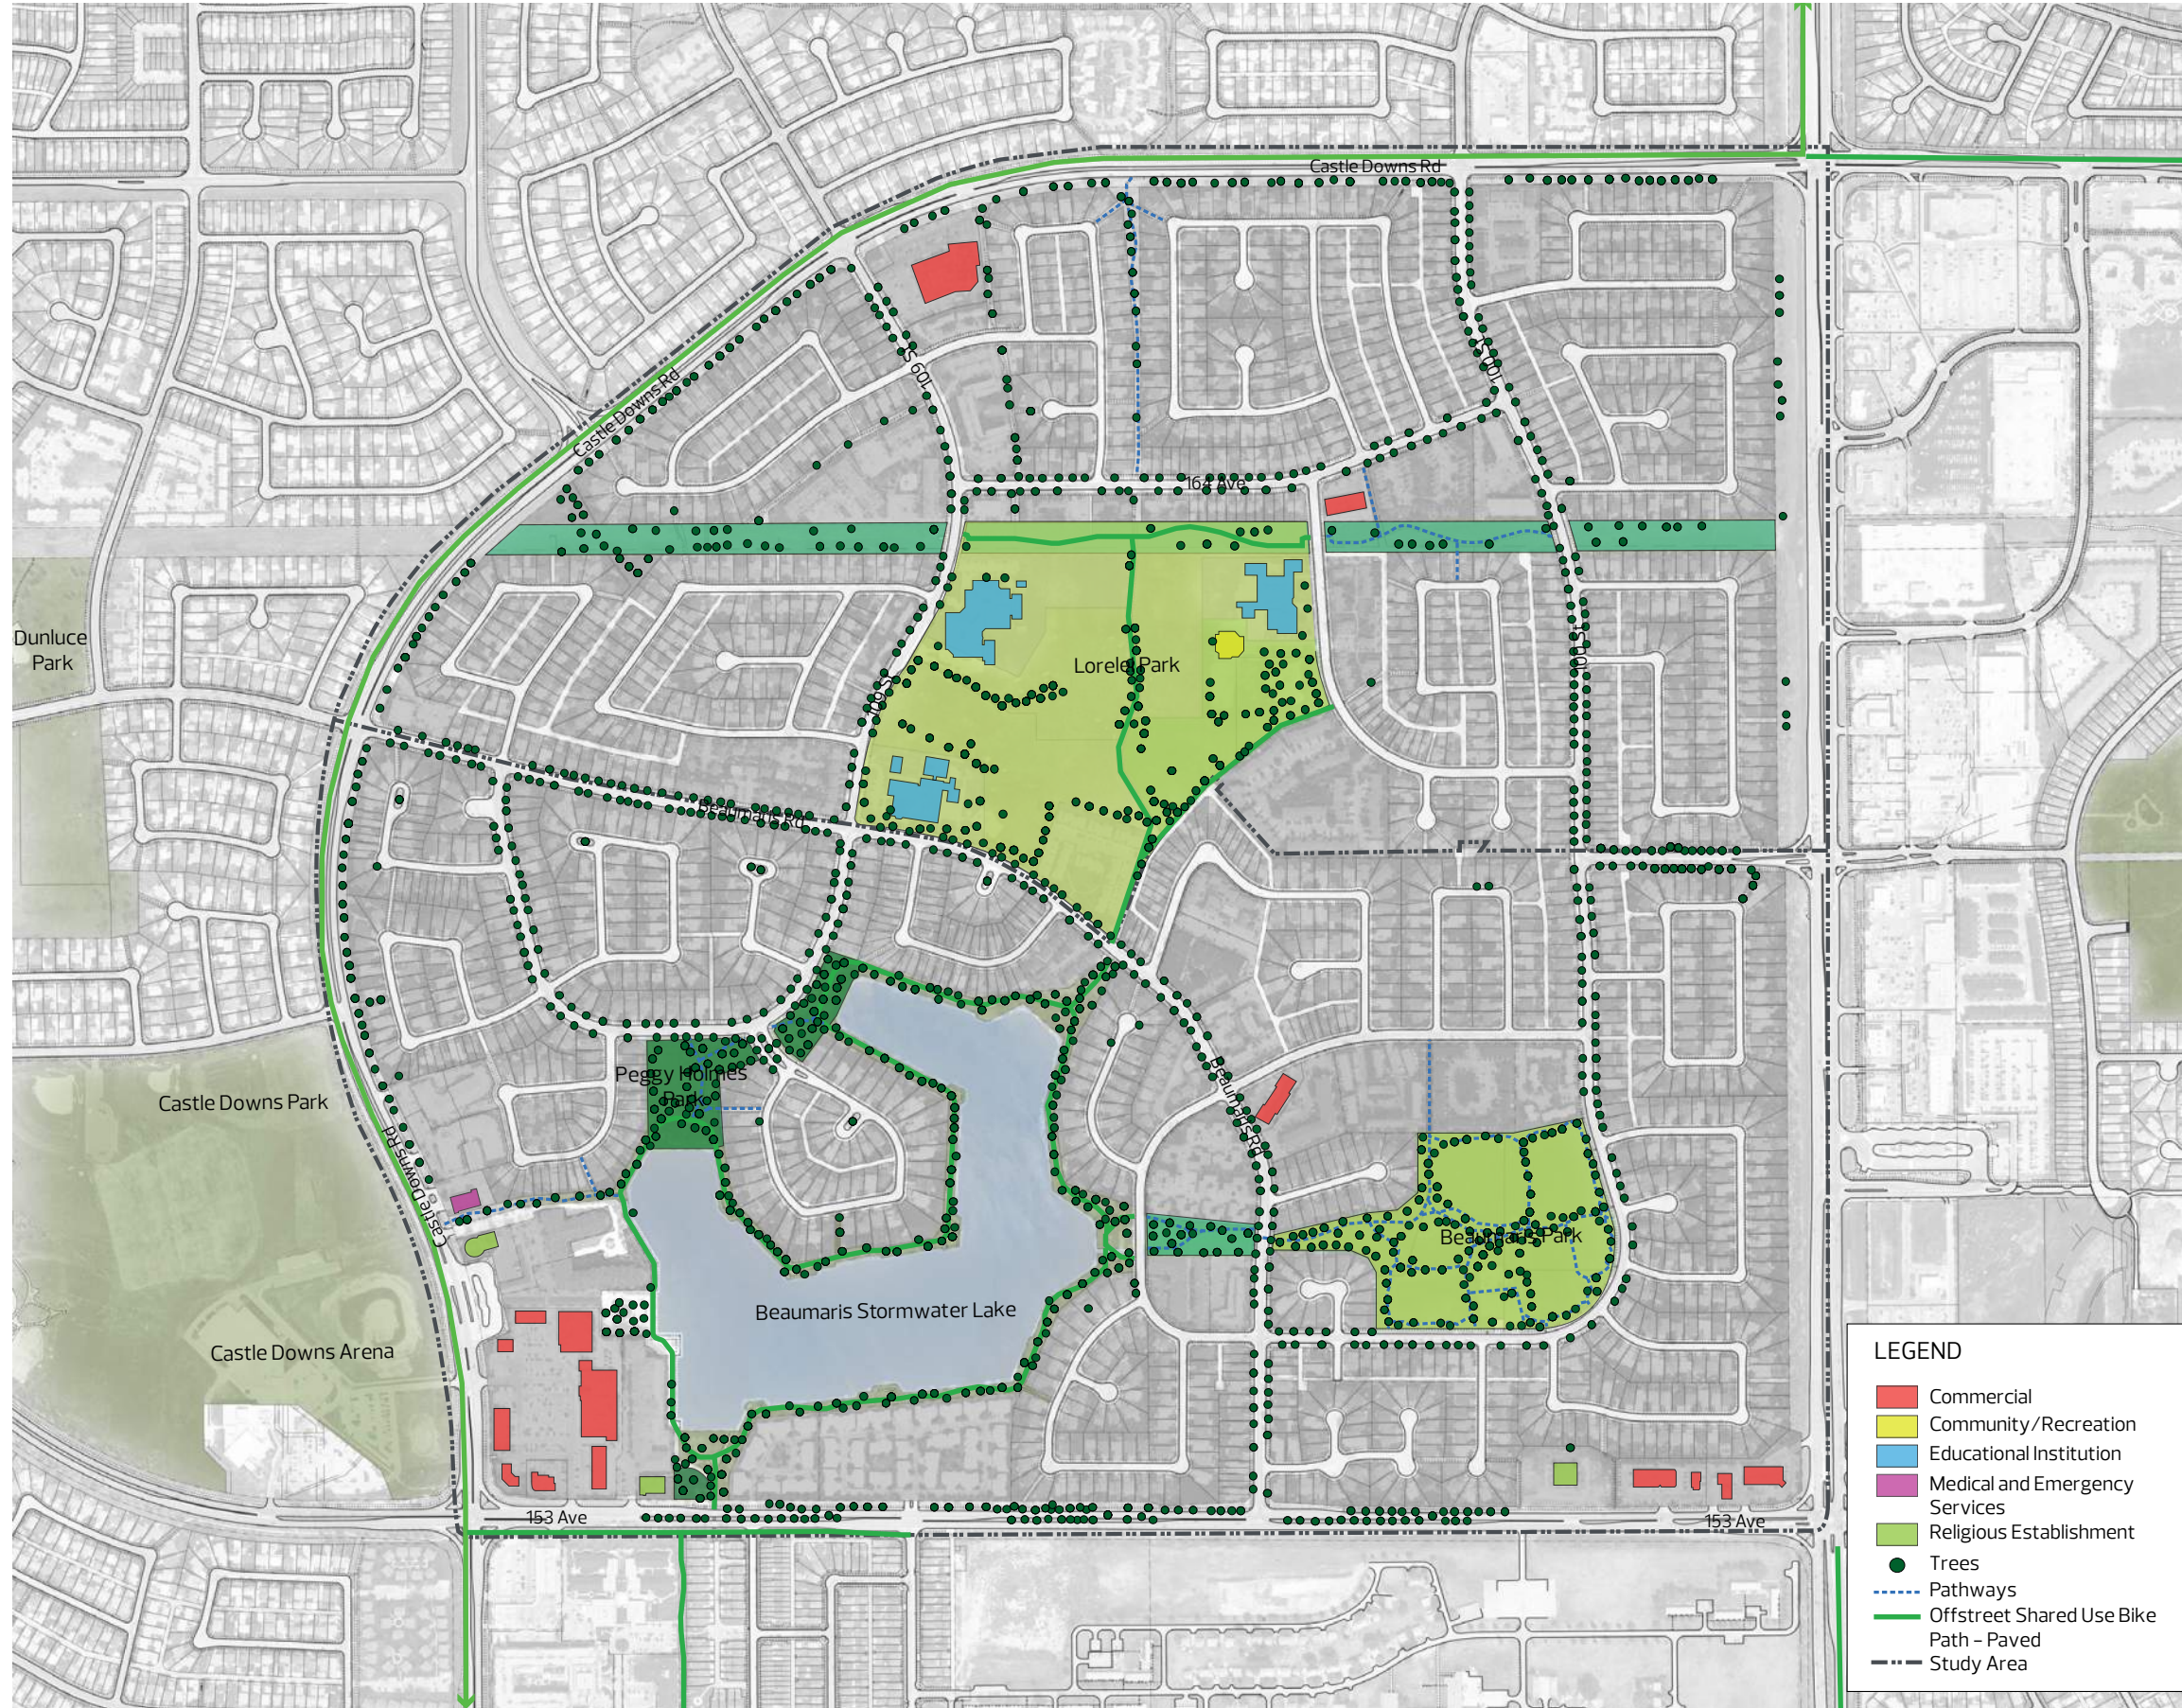

KEY DESTINATIONS

Did we miss anything?
Please share your
comments here.

BUILT FORM

Did we miss anything?
Please share your
comments here.

NATURAL ENVIRONMENT

Did we miss anything?
Please share your
comments here.

CONNECTIVITY

Did we miss anything?
Please share your
comments here.

PARKS AND OPEN SPACE

LEGEND

Red	Commercial
Yellow	Community/Recreation
Blue	Educational Institution
Purple	Medical and Emergency Services
Light Green	Religious Establishment
Dark Green	Greenway
Dark Green	Pocket Park
Light Green	Sportfields, Courts and Rinks
Pink	Playgrounds, Skateboard Parks and Spray decks
Blue Dotted	Pathways
Green	Offstreet Shared Use Bike Path - Paved
Black Dotted	Study Area

Did we miss anything?
Please share your
comments here.

ROUTE MAP

These are suggested routes which may be subject to change.

ROUTE 1 – COMMUNITY WALK

Proposed route and stop locations are subject to change.

ROUTE 2 – COMMUNITY WALK

Proposed route and stop locations are subject to change.

ROUTE 3 – COMMUNITY WALK

Proposed route and stop locations are subject to change.

ROUTE 4 – COMMUNITY WALK

Proposed route and stop locations are subject to change.