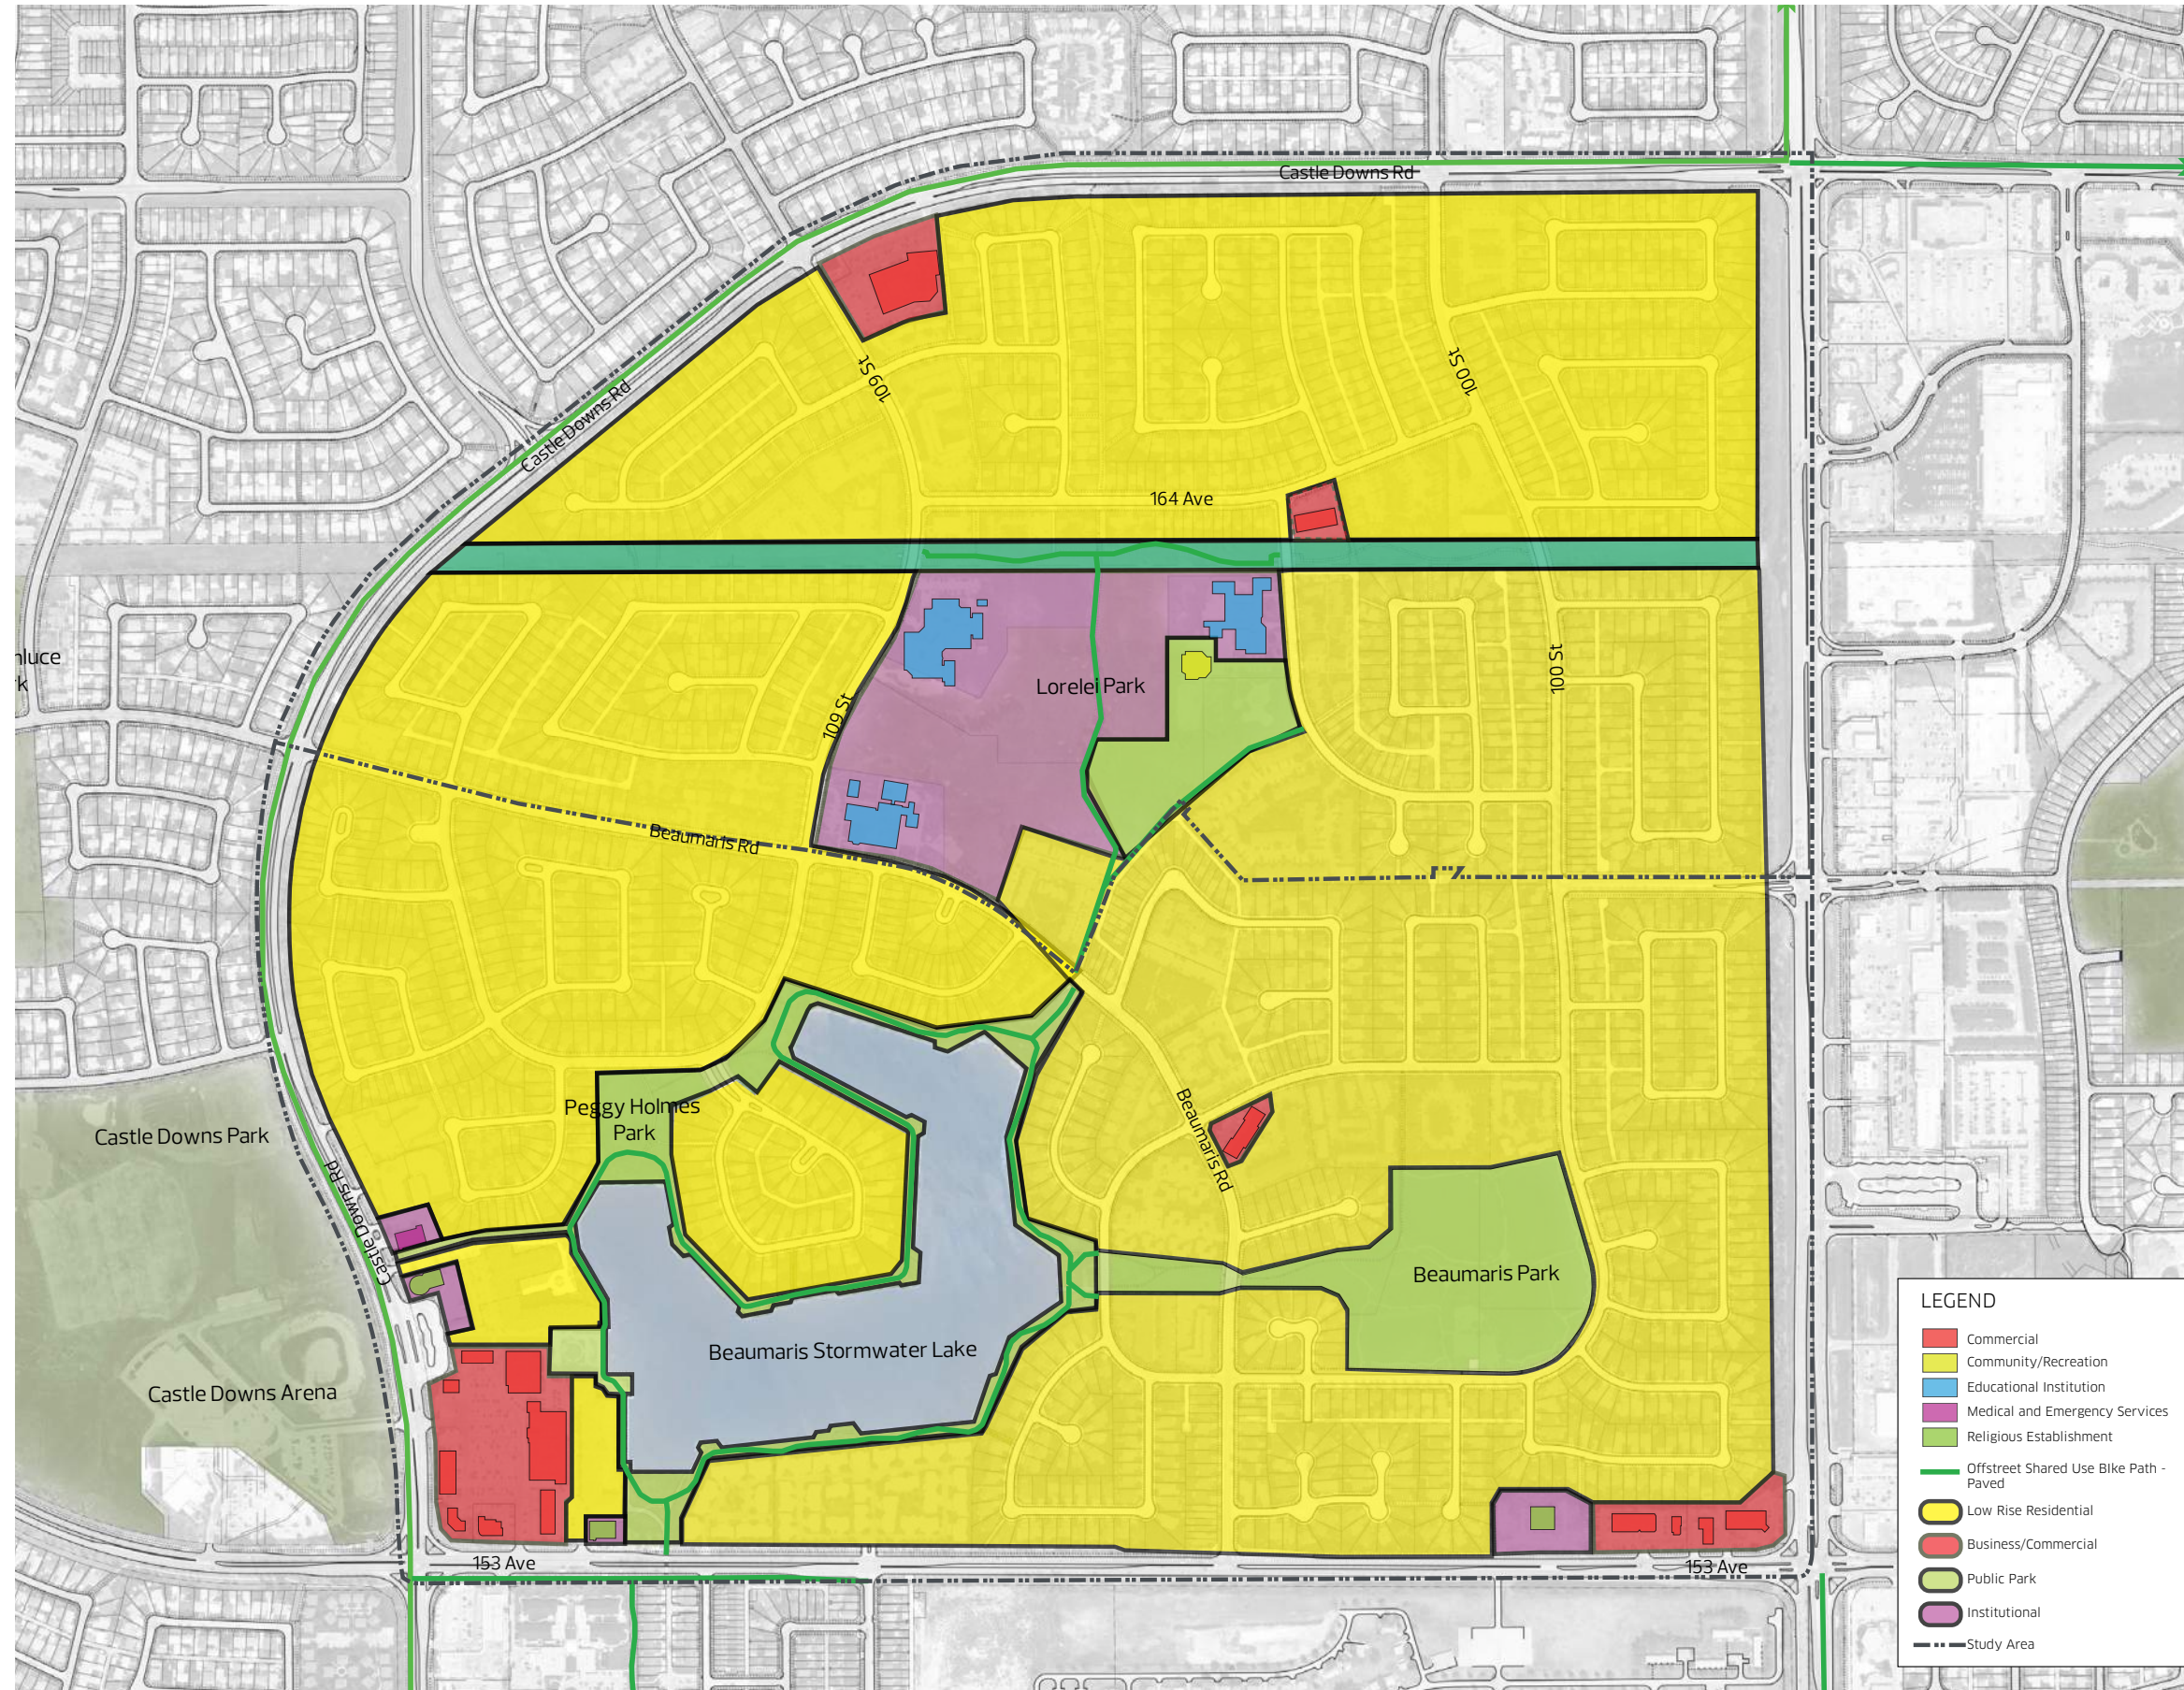

KEY DESTINATIONS

Did we miss anything?
Please share your
comments here.

BUILT FORM

Did we miss anything?
Please share your
comments here.

NATURAL ENVIRONMENT

Did we miss anything?
Please share your
comments here.

CONNECTIVITY

Did we miss anything?
Please share your
comments here.

PARKS AND OPEN SPACE

LEGEND

Red	Commercial
Yellow	Community/Recreation
Blue	Educational Institution
Purple	Medical and Emergency Services
Light Green	Religious Establishment
Dark Green	Greenway
Dark Green	Pocket Park
Light Green	Sportfields, Courts and Rinks
Pink	Playgrounds, Skateboard Parks and Spray decks
Blue Dotted	Pathways
Green	Offstreet Shared Use Bike Path - Paved
Black Dotted	Study Area

Did we miss anything?
Please share your
comments here.

ROUTE MAP

These are suggested routes which may be subject to change.

ROUTE 1 – COMMUNITY WALK

Proposed route and stop locations are subject to change.

ROUTE 2 – COMMUNITY WALK

Proposed route and stop locations are subject to change.

ROUTE 3 – COMMUNITY WALK

Proposed route and stop locations are subject to change.

ROUTE 4 – COMMUNITY WALK

Proposed route and stop locations are subject to change.