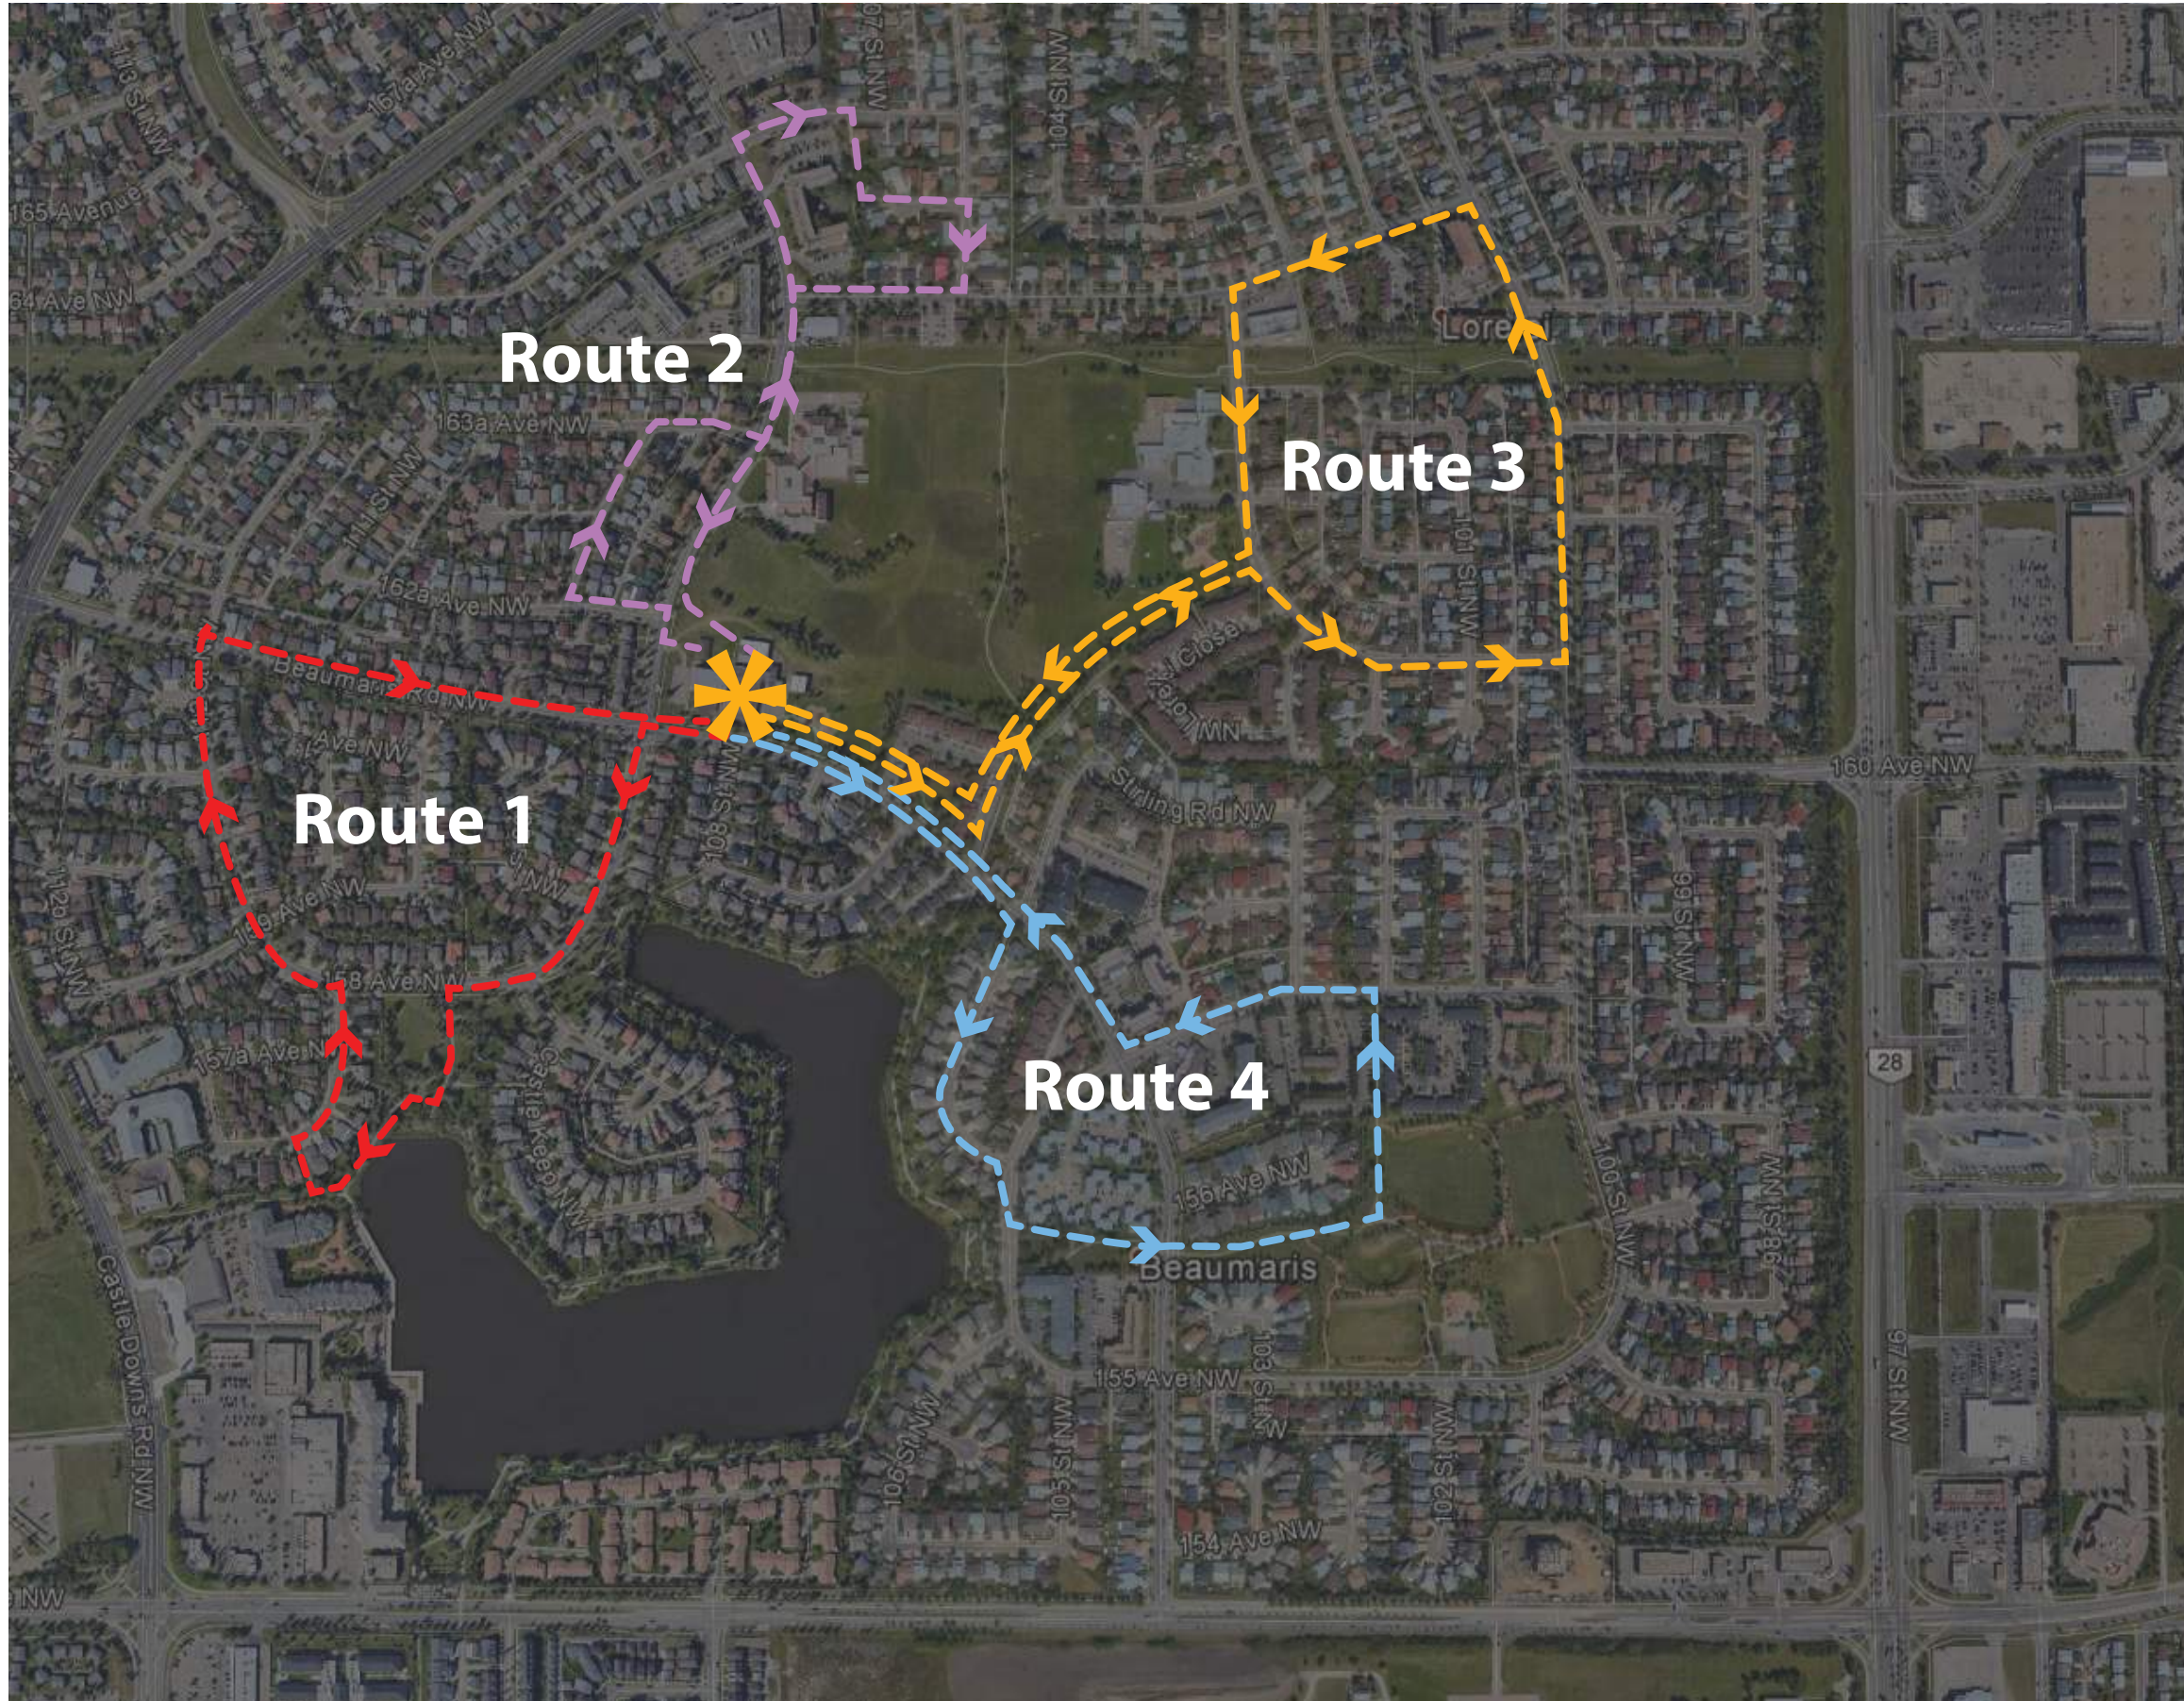

CONNECTIVITY

Did we miss anything?
Please share your
comments here.

PARKS AND OPEN SPACE

LEGEND

Red	Commercial
Yellow	Community/Recreation
Blue	Educational Institution
Purple	Medical and Emergency Services
Light Green	Religious Establishment
Dark Green	Greenway
Dark Green	Pocket Park
Light Green	Sportfields, Courts and Rinks
Pink	Playgrounds, Skateboard Parks and Spray decks
Blue Dotted	Pathways
Green	Offstreet Shared Use Bike Path - Paved
Black Dotted	Study Area

Did we miss anything?
Please share your
comments here.

ROUTE MAP

These are suggested routes which may be subject to change.

ROUTE 1 – COMMUNITY WALK

Proposed route and stop locations are subject to change.

ROUTE 2 – COMMUNITY WALK

Proposed route and stop locations are subject to change.

ROUTE 3 – COMMUNITY WALK

Proposed route and stop locations are subject to change.

ROUTE 4 – COMMUNITY WALK

Proposed route and stop locations are subject to change.