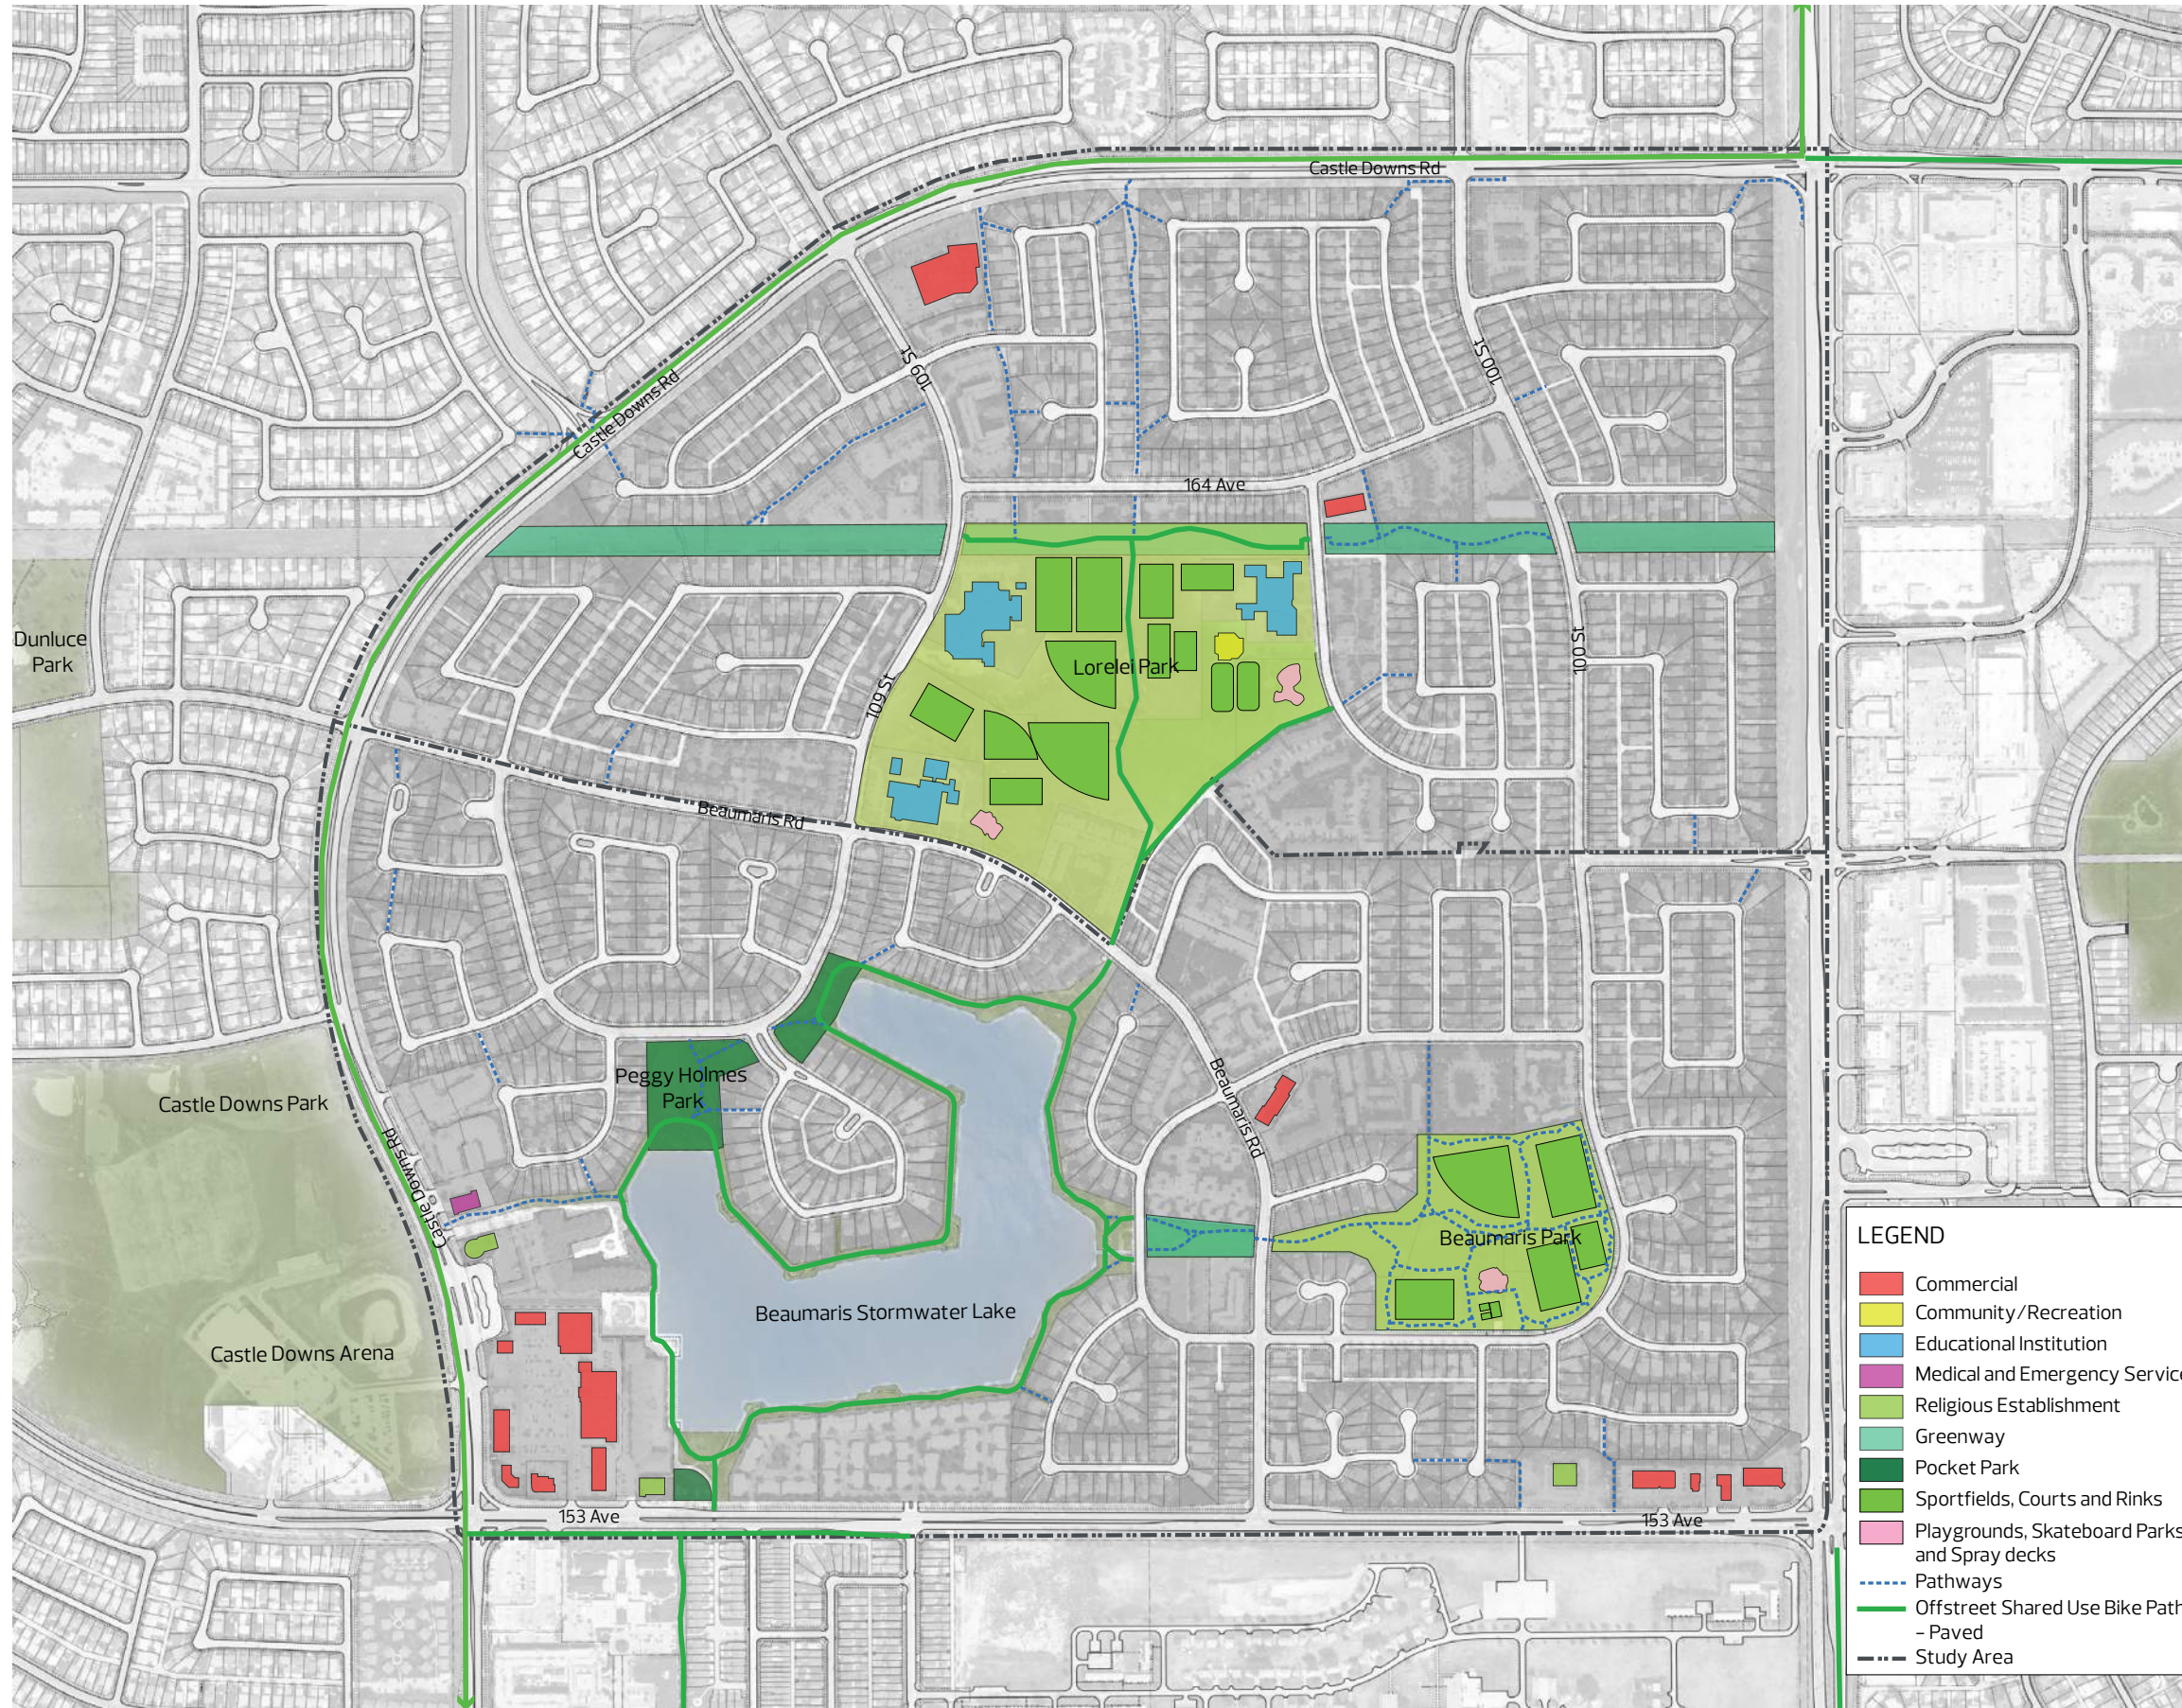

KEY DESTINATIONS

Did we miss anything?
Please share your
comments here.

BUILT FORM

Did we miss anything?
Please share your
comments here.

NATURAL ENVIRONMENT

Did we miss anything?
Please share your
comments here.

CONNECTIVITY

Did we miss anything?
Please share your
comments here.

PARKS AND OPEN SPACE

LEGEND

Red	Commercial
Yellow	Community/Recreation
Blue	Educational Institution
Purple	Medical and Emergency Services
Light Green	Religious Establishment
Dark Green	Greenway
Dark Green	Pocket Park
Light Green	Sportfields, Courts and Rinks
Pink	Playgrounds, Skateboard Parks and Spray decks
Blue Dotted	Pathways
Green	Offstreet Shared Use Bike Path - Paved
Black Dotted	Study Area

Did we miss anything?
Please share your
comments here.

ROUTE MAP

These are suggested routes which may be subject to change.

ROUTE 1 – COMMUNITY WALK

Proposed route and stop locations are subject to change.

ROUTE 2 – COMMUNITY WALK

Proposed route and stop locations are subject to change.

ROUTE 3 – COMMUNITY WALK

Proposed route and stop locations are subject to change.

ROUTE 4 – COMMUNITY WALK

Proposed route and stop locations are subject to change.