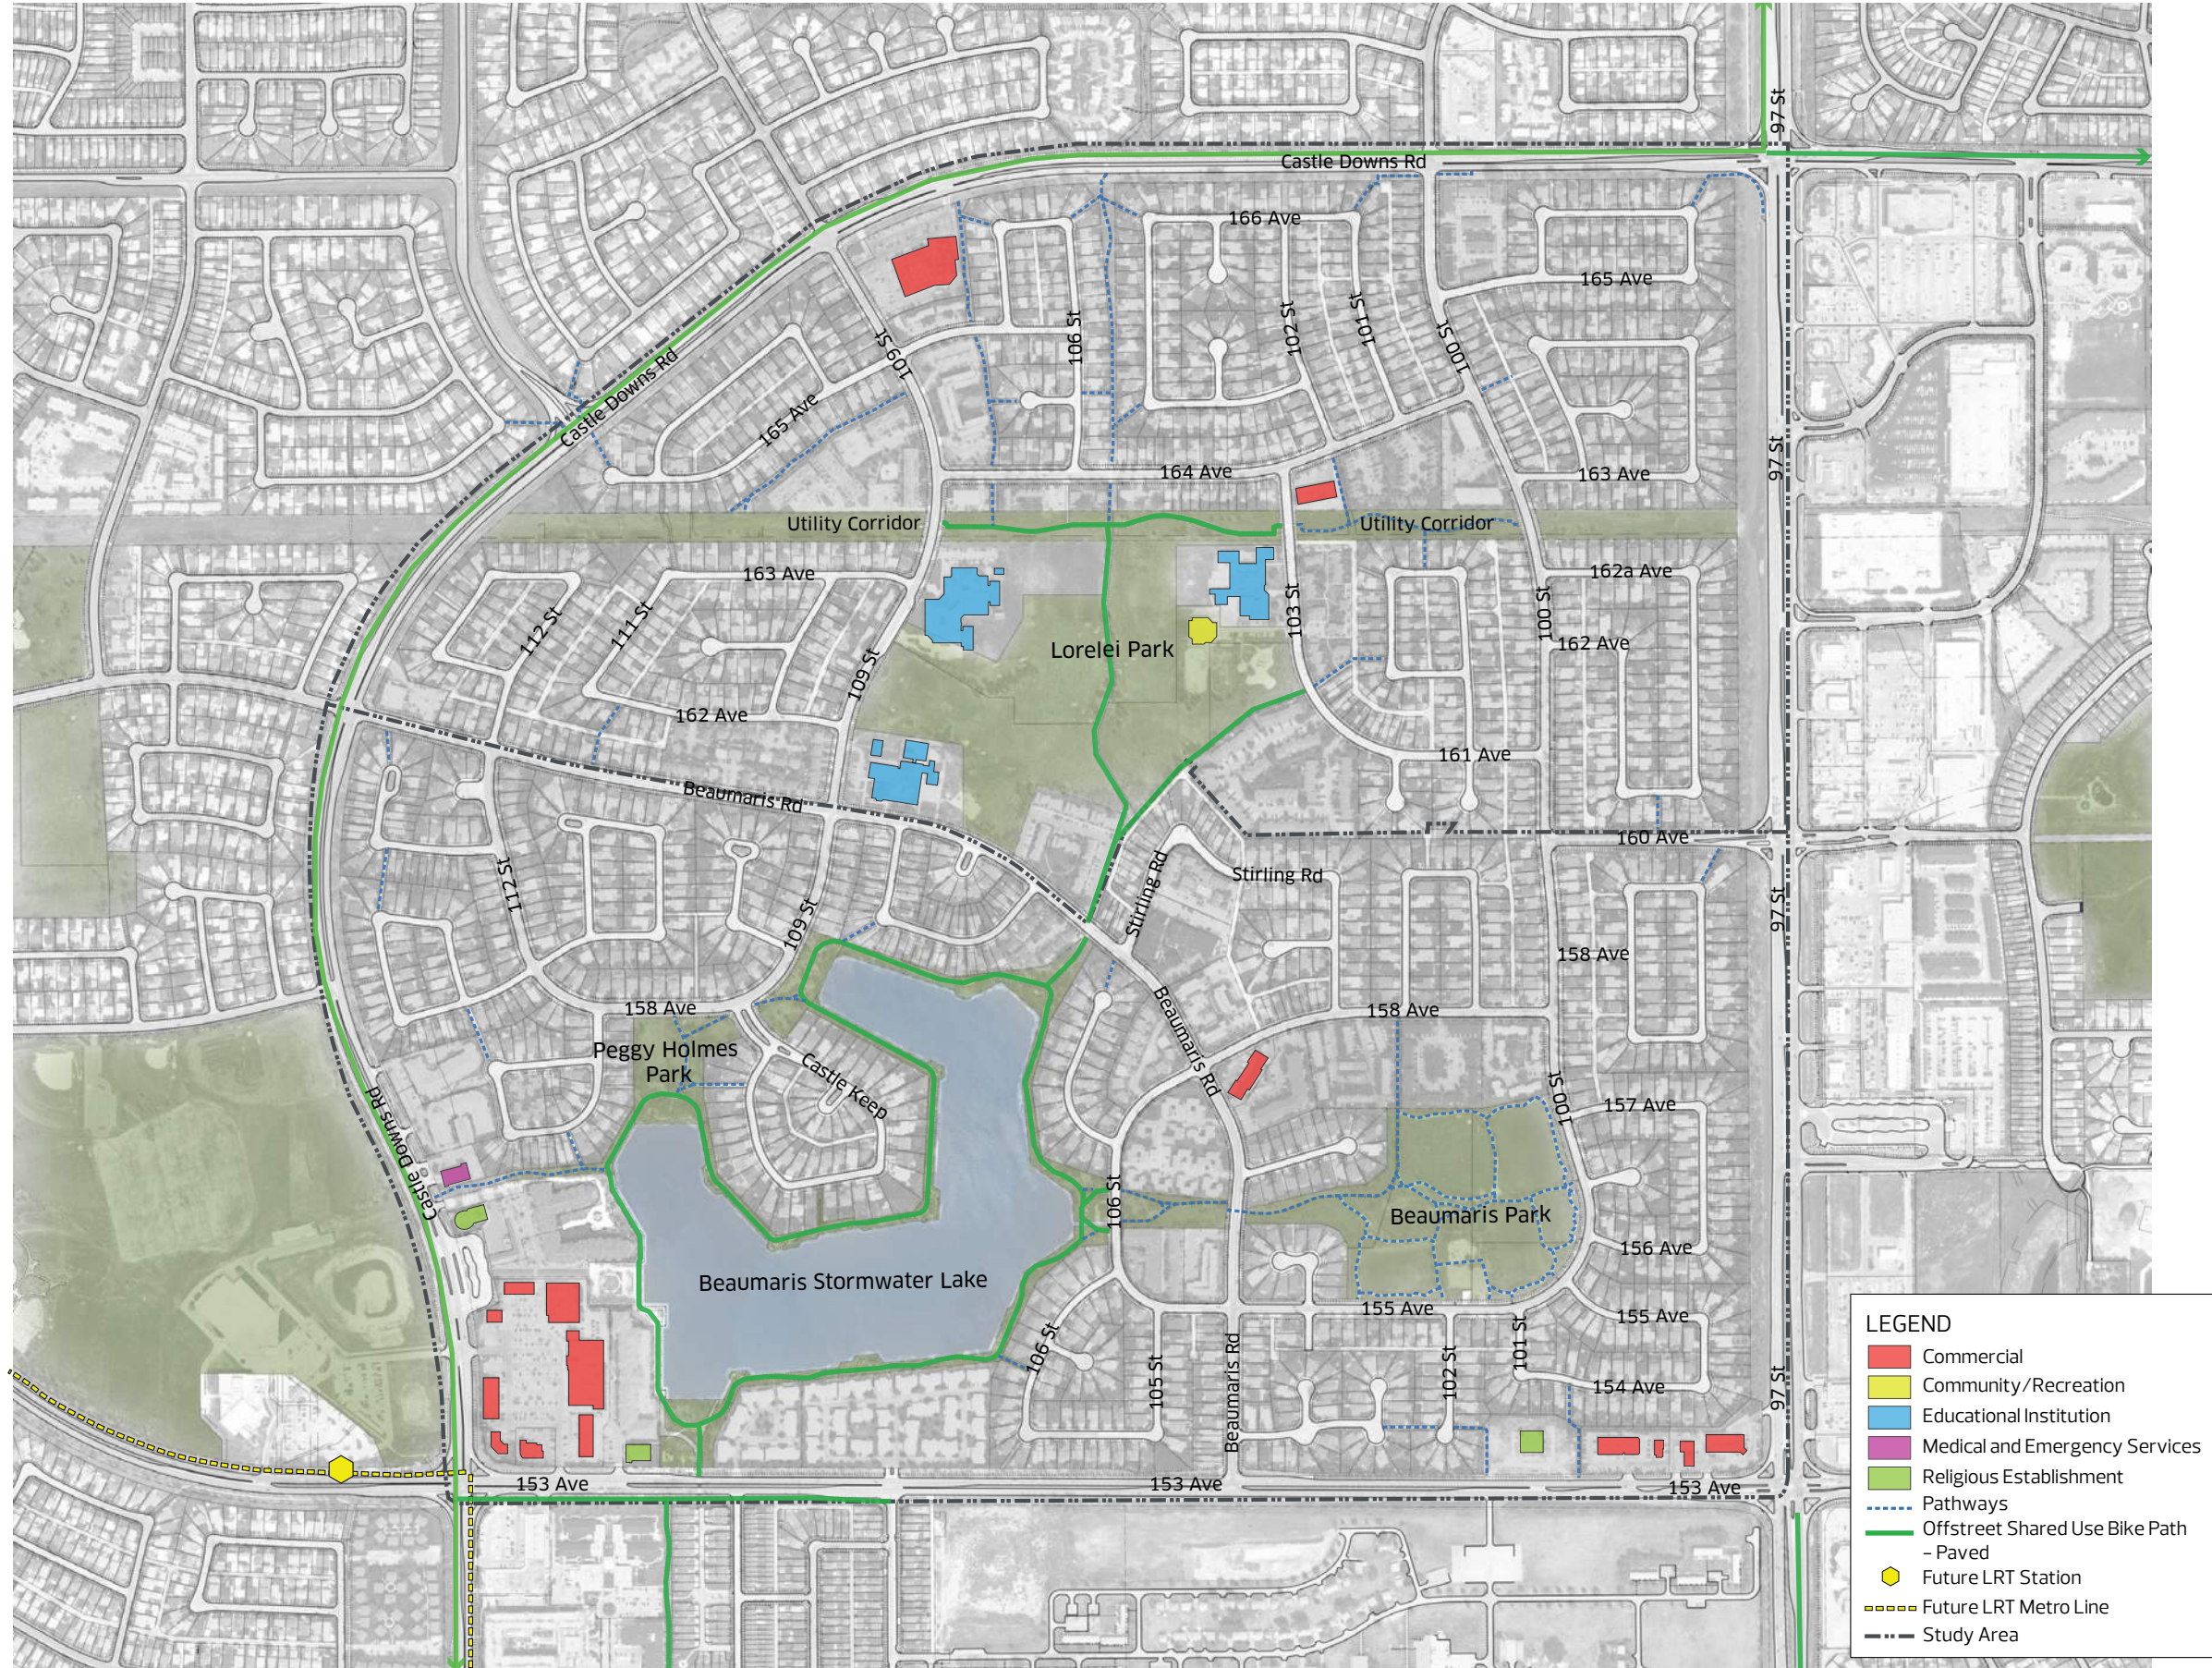

KEY DESTINATIONS

Did we miss anything?
Please share your
comments here.

BUILT FORM

Did we miss anything?
Please share your
comments here.

NATURAL ENVIRONMENT

Did we miss anything?
Please share your
comments here.

CONNECTIVITY

Did we miss anything?
Please share your
comments here.

PARKS AND OPEN SPACE

LEGEND

Red	Commercial
Yellow	Community/Recreation
Blue	Educational Institution
Purple	Medical and Emergency Services
Light Green	Religious Establishment
Dark Green	Greenway
Dark Green	Pocket Park
Light Green	Sportfields, Courts and Rinks
Pink	Playgrounds, Skateboard Parks and Spray decks
Blue Dotted	Pathways
Green	Offstreet Shared Use Bike Path - Paved
Black Dotted	Study Area

Did we miss anything?
Please share your
comments here.

ROUTE MAP

These are suggested routes which may be subject to change.

ROUTE 1 – COMMUNITY WALK

Proposed route and stop locations are subject to change.

ROUTE 2 – COMMUNITY WALK

Proposed route and stop locations are subject to change.

ROUTE 3 – COMMUNITY WALK

Proposed route and stop locations are subject to change.

ROUTE 4 – COMMUNITY WALK

Proposed route and stop locations are subject to change.