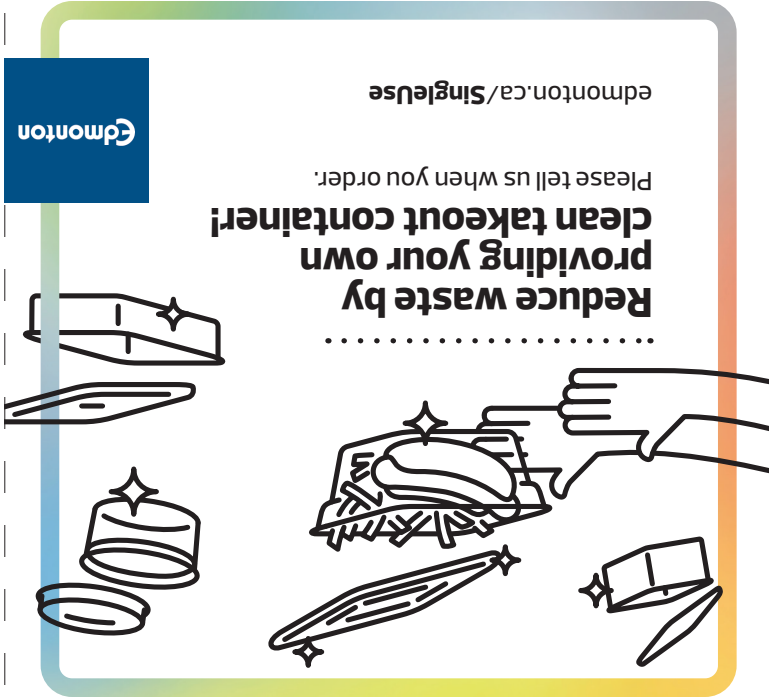

TAPE / GLUE

← FLAP

FOLD

FOLD

FOLD

FOLD

Make a tent card:

- 1) CUT OUT DASHED LINE
- 2) FOLD BLUE LINES
- 3) ATTACH FLAP TO BASE