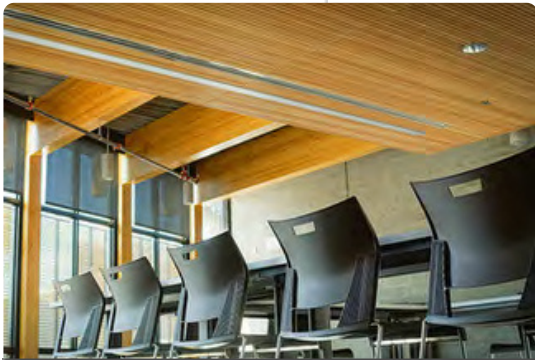

Facility Photos

Otter Room