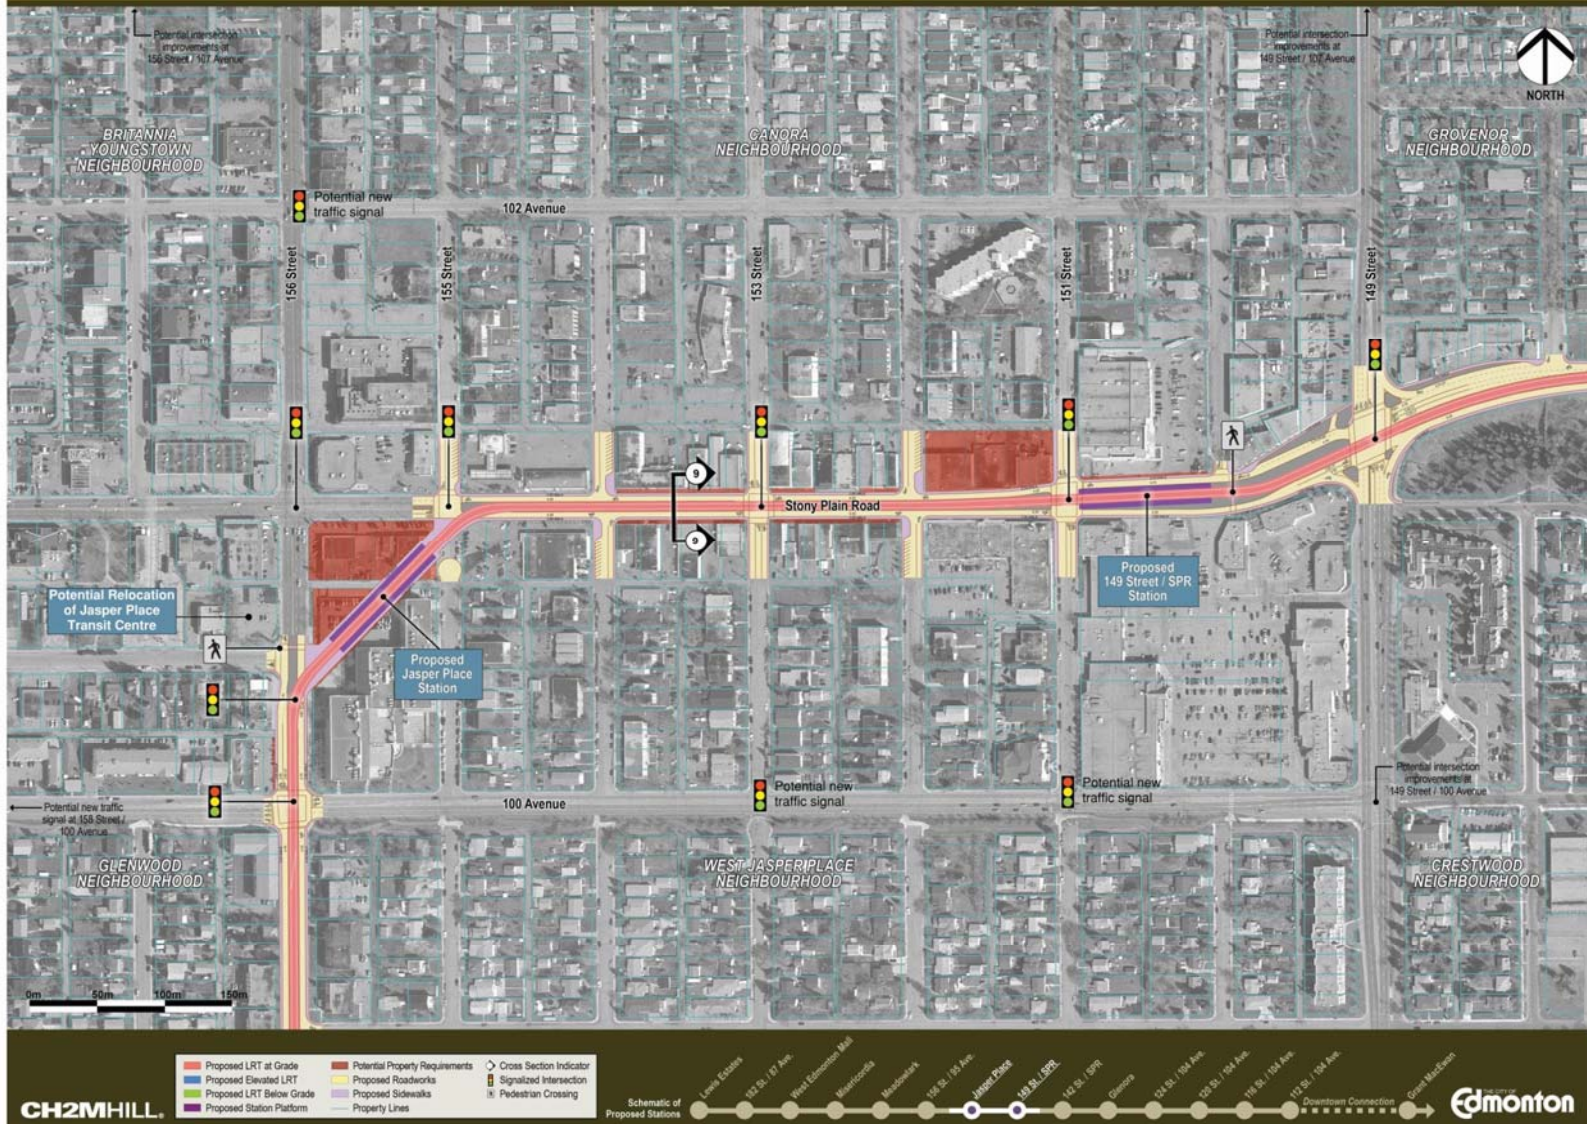

FIGURE 1: WEST LRT - LEWIS ESTATES

FIGURE 2: WEST LRT – ANTHONY HENDAY DRIVE

FIGURE 3: WEST LRT – ALDERGROVE/BELMEAD

FIGURE 4: WEST LRT – WEST EDMONTON MALL

West LRT – Misericordia

FIGURE 5: WEST LRT – MISERICORDIA

FIGURE 6: WEST LRT – MEADOWLARK

West LRT – Meadowlark Park / Sherwood

FIGURE 7: WEST LRT – MEADOWLARK PARK / SHERWOOD

West LRT – Glenwood / West Jasper Place

FIGURE 8: WEST LRT – GLENWOOD / WEST JASPER PLACE

West LRT – Stony Plain Road Business District

FIGURE 9: WEST LRT – STONY PLAIN ROAD BUSINESS DISTRICT

FIGURE 10: WEST LRT – GROVENOR

West LRT - Glenora

FIGURE 11: WEST LRT - GLENORA

FIGURE 12: WEST LRT – GROAT ROAD

FIGURE 13: WEST LRT – OLIVER

FIGURE 14: WEST LRT – DOWNTOWN