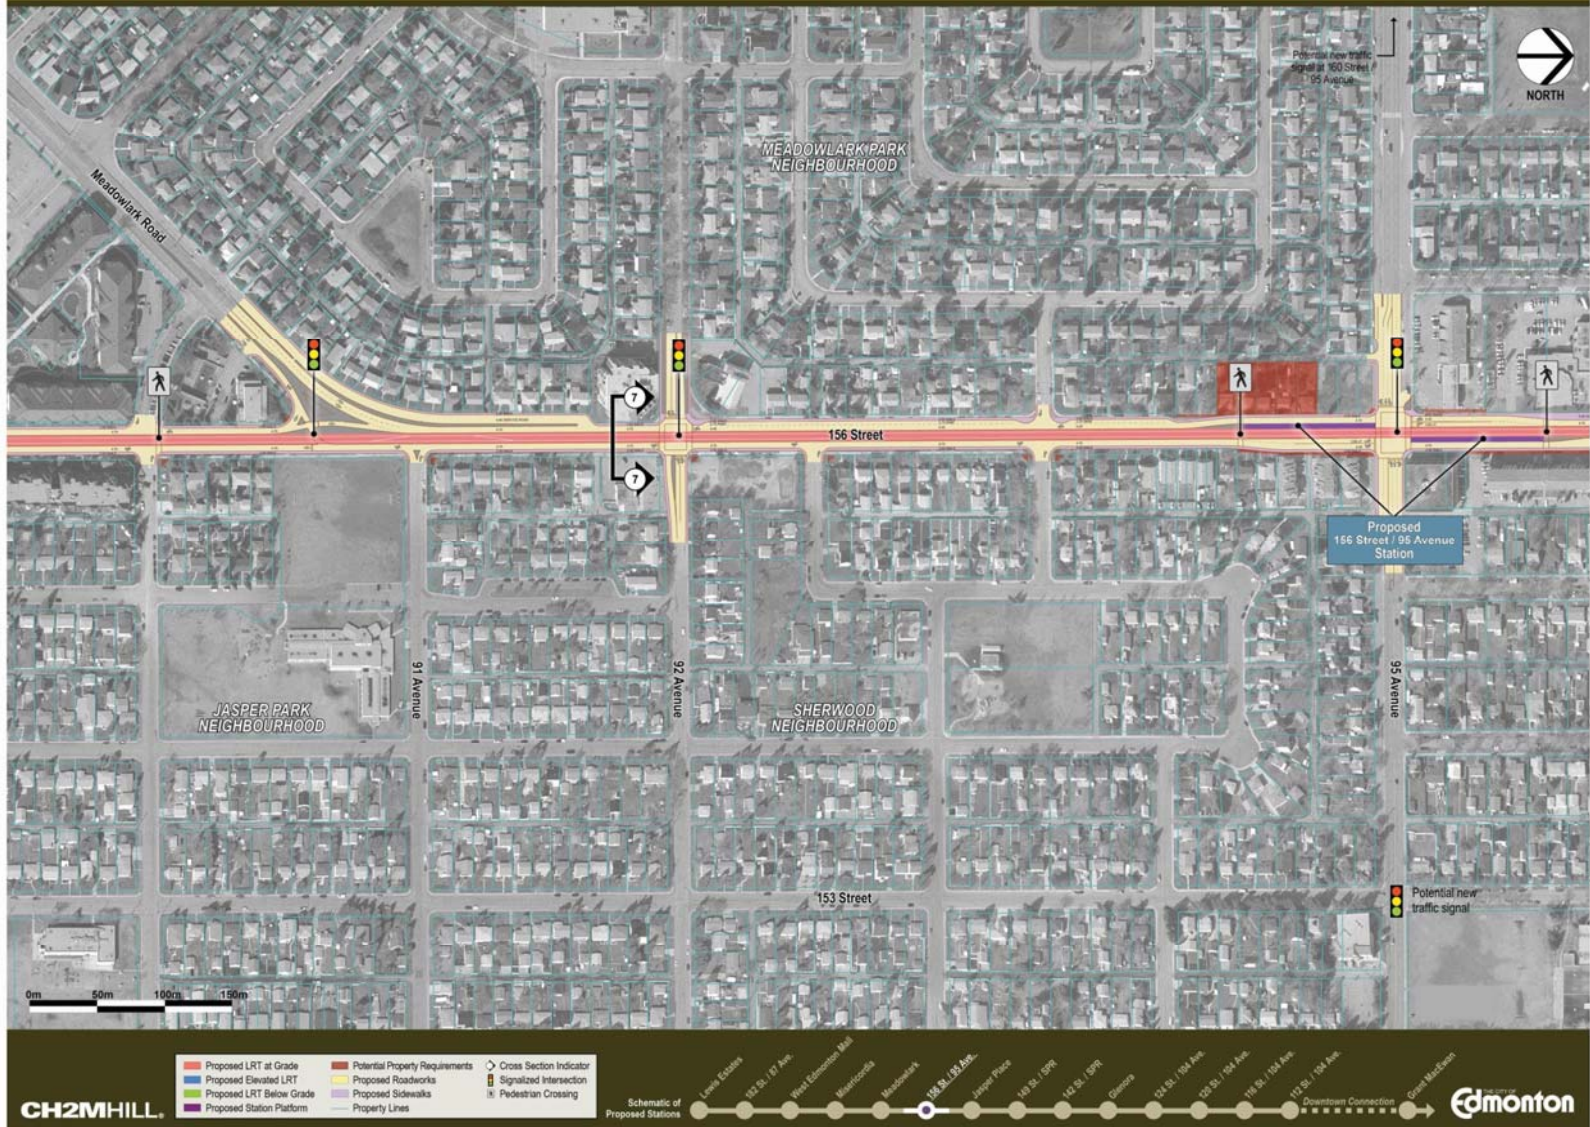

FIGURE 1: WEST LRT - LEWIS ESTATES

FIGURE 2: WEST LRT – ANTHONY HENDAY DRIVE

FIGURE 3: WEST LRT – ALDERGROVE/BELMEAD

FIGURE 4: WEST LRT – WEST EDMONTON MALL

West LRT – Misericordia

FIGURE 5: WEST LRT – MISERICORDIA

FIGURE 6: WEST LRT – MEADOWLARK

West LRT – Meadowlark Park / Sherwood

FIGURE 7: WEST LRT – MEADOWLARK PARK / SHERWOOD

West LRT – Glenwood / West Jasper Place

FIGURE 8: WEST LRT – GLENWOOD / WEST JASPER PLACE

West LRT – Stony Plain Road Business District

FIGURE 9: WEST LRT – STONY PLAIN ROAD BUSINESS DISTRICT

FIGURE 10: WEST LRT – GROVENOR

West LRT - Glenora

FIGURE 11: WEST LRT - GLENORA

FIGURE 12: WEST LRT – GROAT ROAD

FIGURE 13: WEST LRT – OLIVER

FIGURE 14: WEST LRT – DOWNTOWN