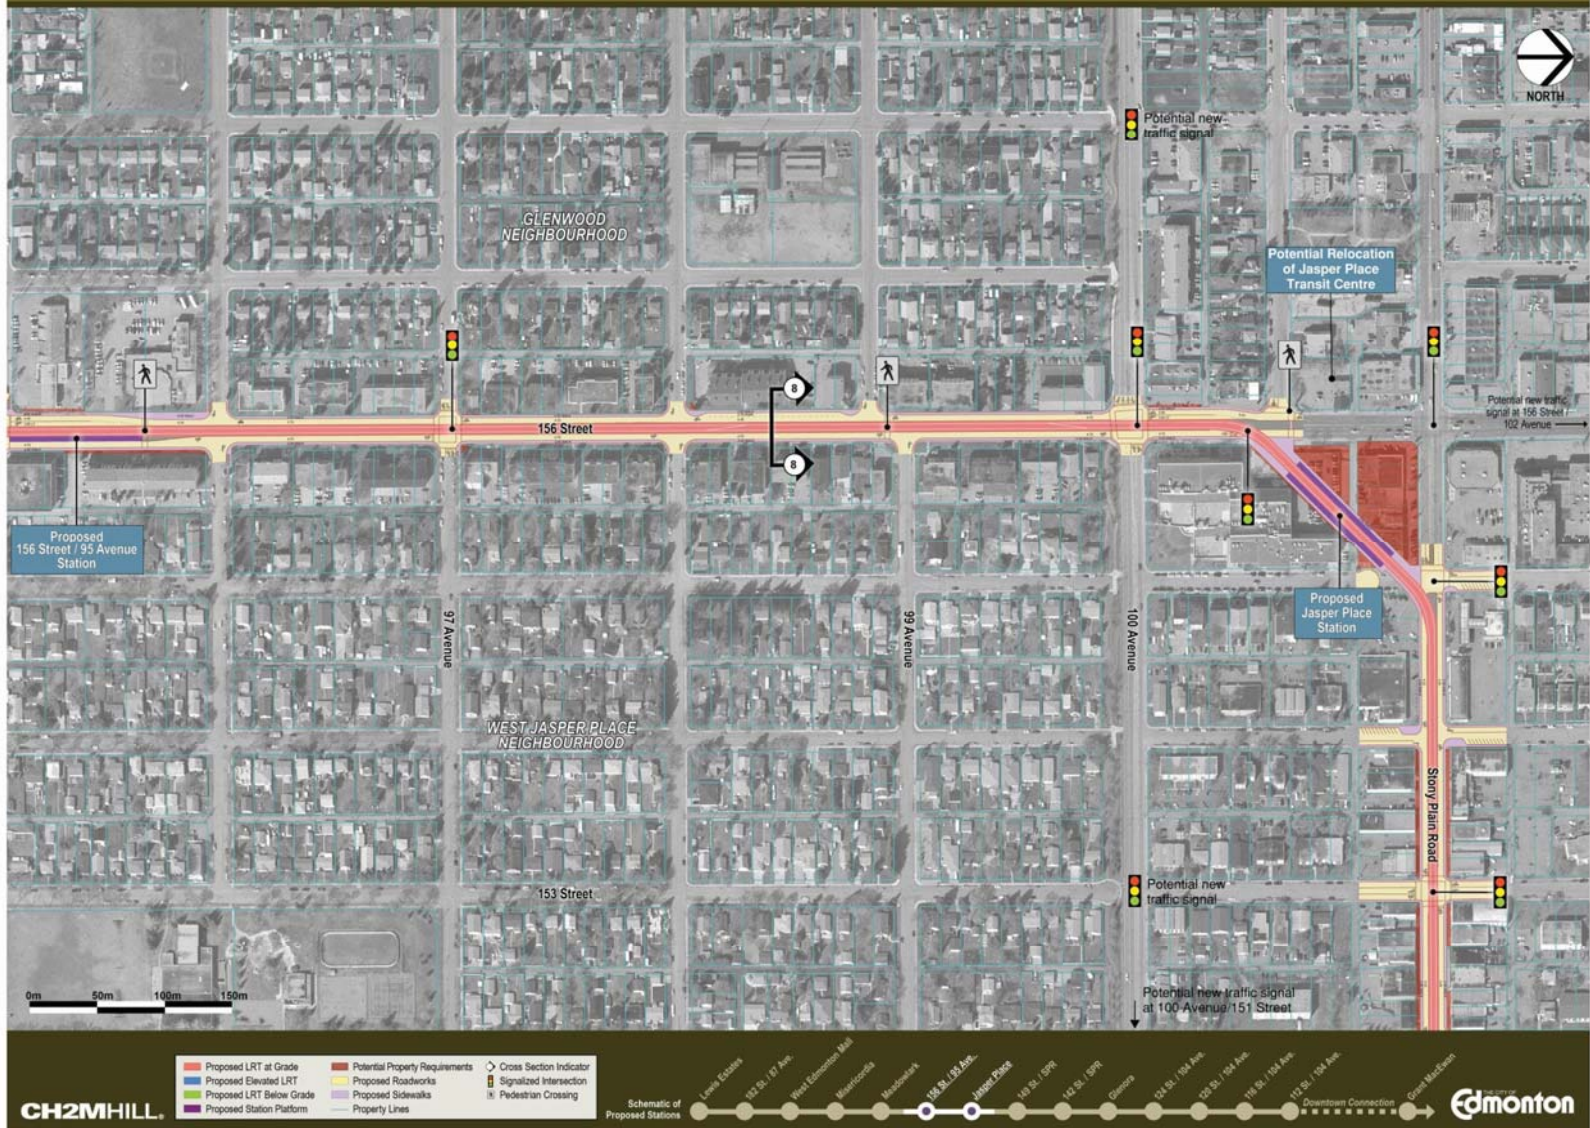

FIGURE 1: WEST LRT - LEWIS ESTATES

FIGURE 2: WEST LRT – ANTHONY HENDAY DRIVE

FIGURE 3: WEST LRT – ALDERGROVE/BELMEAD

FIGURE 4: WEST LRT – WEST EDMONTON MALL

West LRT – Misericordia

FIGURE 5: WEST LRT – MISERICORDIA

FIGURE 6: WEST LRT – MEADOWLARK

West LRT – Meadowlark Park / Sherwood

FIGURE 7: WEST LRT – MEADOWLARK PARK / SHERWOOD

West LRT – Glenwood / West Jasper Place

FIGURE 8: WEST LRT – GLENWOOD / WEST JASPER PLACE

West LRT – Stony Plain Road Business District

FIGURE 9: WEST LRT – STONY PLAIN ROAD BUSINESS DISTRICT

FIGURE 10: WEST LRT – GROVENOR

West LRT - Glenora

FIGURE 11: WEST LRT - GLENORA

FIGURE 12: WEST LRT – GROAT ROAD

FIGURE 13: WEST LRT – OLIVER

FIGURE 14: WEST LRT – DOWNTOWN