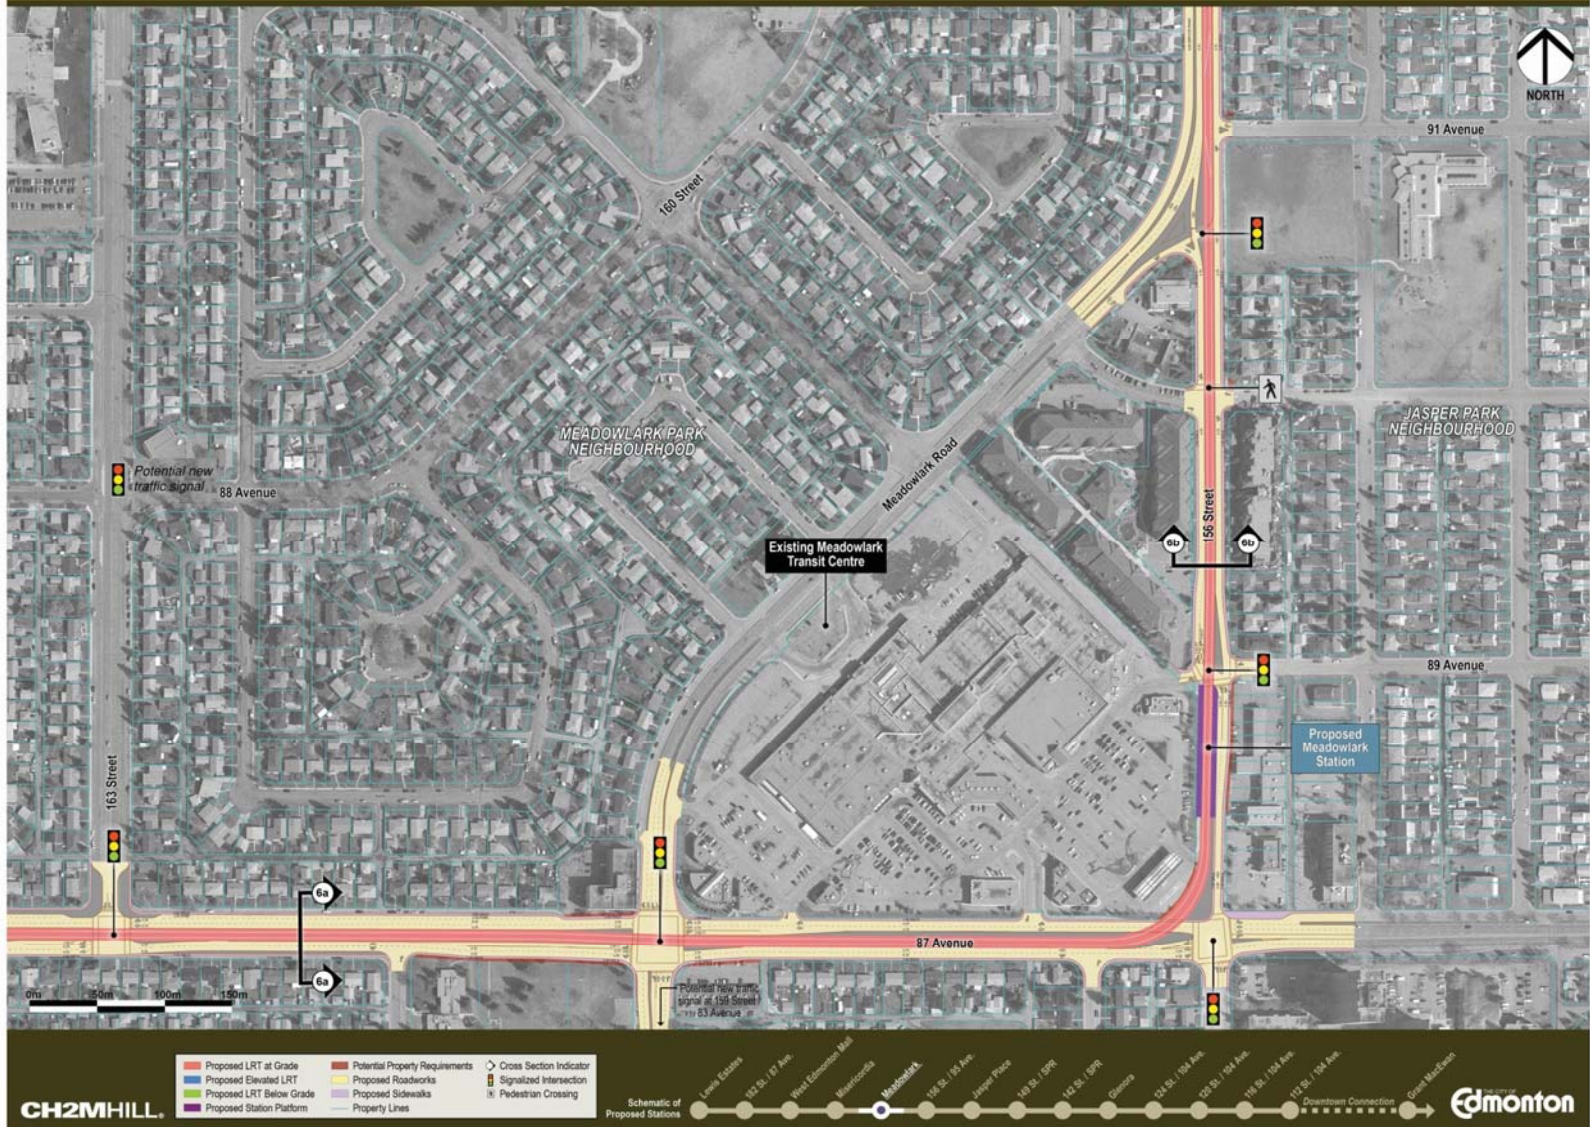

FIGURE 1: WEST LRT - LEWIS ESTATES

FIGURE 2: WEST LRT – ANTHONY HENDAY DRIVE

FIGURE 3: WEST LRT – ALDERGROVE/BELMEAD

FIGURE 4: WEST LRT – WEST EDMONTON MALL

West LRT – Misericordia

FIGURE 5: WEST LRT – MISERICORDIA

FIGURE 6: WEST LRT – MEADOWLARK

West LRT – Meadowlark Park / Sherwood

FIGURE 7: WEST LRT – MEADOWLARK PARK / SHERWOOD

West LRT – Glenwood / West Jasper Place

FIGURE 8: WEST LRT – GLENWOOD / WEST JASPER PLACE

West LRT – Stony Plain Road Business District

FIGURE 9: WEST LRT – STONY PLAIN ROAD BUSINESS DISTRICT

FIGURE 10: WEST LRT – GROVENOR

West LRT - Glenora

FIGURE 11: WEST LRT - GLENORA

FIGURE 12: WEST LRT – GROAT ROAD

FIGURE 13: WEST LRT – OLIVER

FIGURE 14: WEST LRT – DOWNTOWN