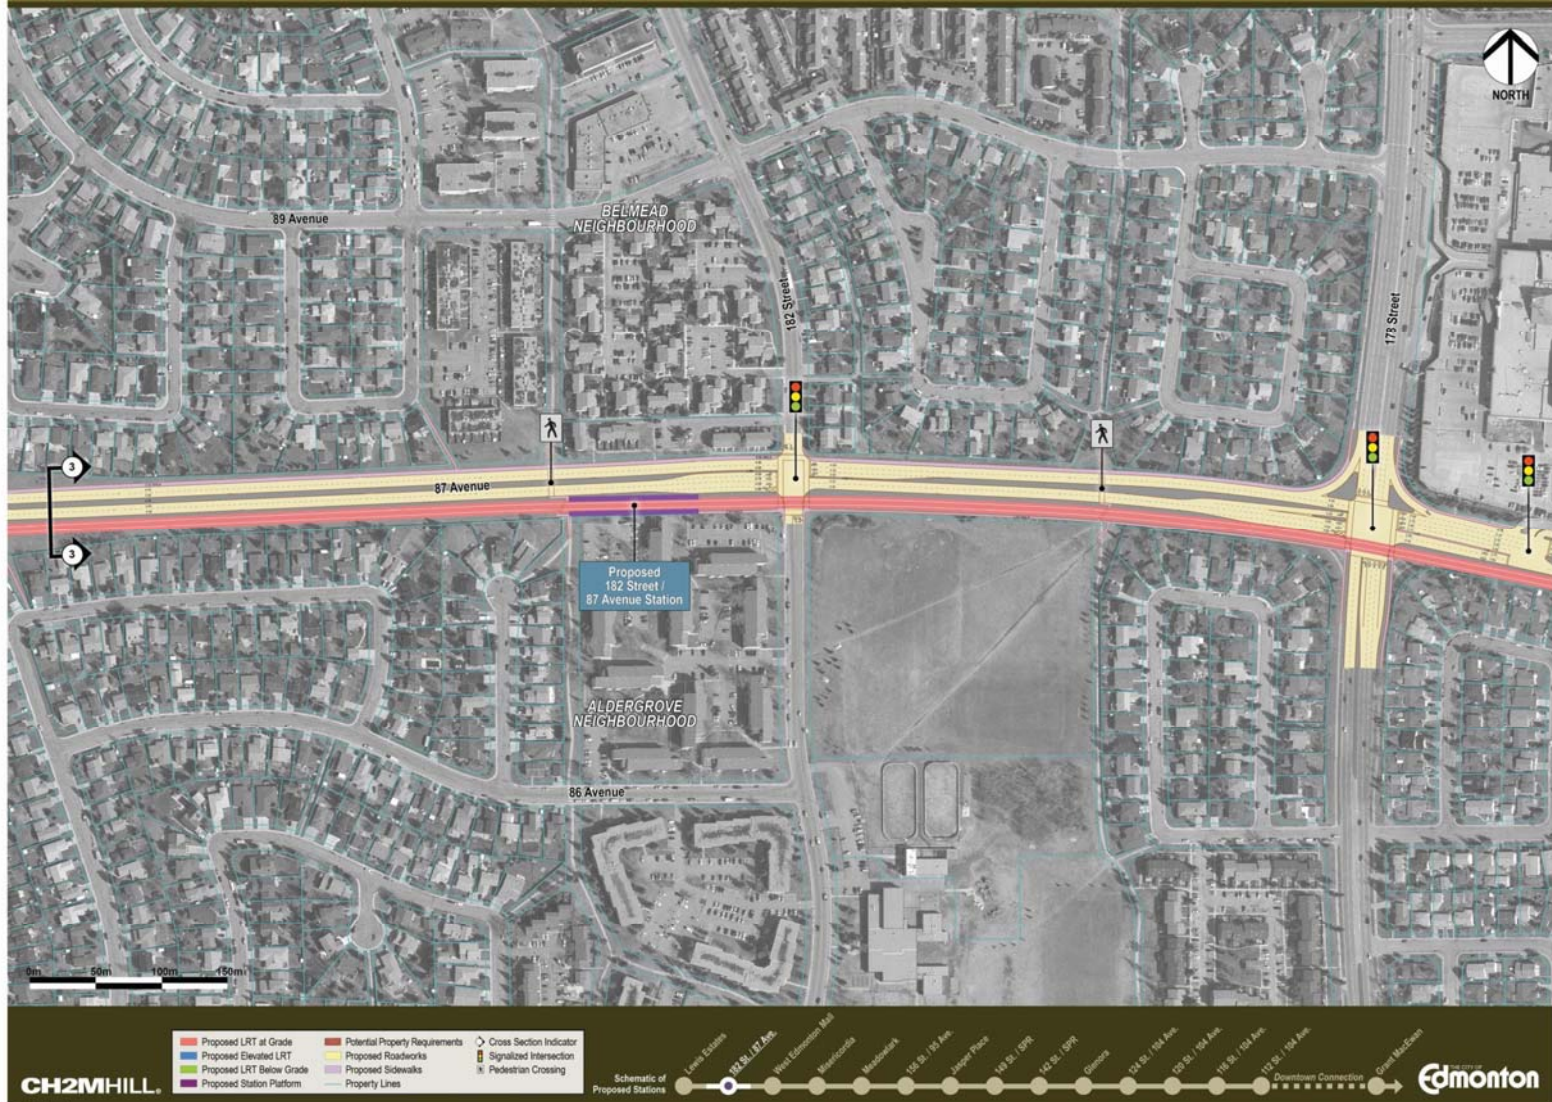

FIGURE 1: WEST LRT - LEWIS ESTATES

FIGURE 2: WEST LRT – ANTHONY HENDAY DRIVE

FIGURE 3: WEST LRT – ALDERGROVE/BELMEAD

FIGURE 4: WEST LRT – WEST EDMONTON MALL

West LRT – Misericordia

FIGURE 5: WEST LRT – MISERICORDIA

FIGURE 6: WEST LRT – MEADOWLARK

West LRT – Meadowlark Park / Sherwood

FIGURE 7: WEST LRT – MEADOWLARK PARK / SHERWOOD

West LRT – Glenwood / West Jasper Place

FIGURE 8: WEST LRT – GLENWOOD / WEST JASPER PLACE

West LRT – Stony Plain Road Business District

FIGURE 9: WEST LRT – STONY PLAIN ROAD BUSINESS DISTRICT

FIGURE 10: WEST LRT – GROVENOR

West LRT - Glenora

FIGURE 11: WEST LRT - GLENORA

FIGURE 12: WEST LRT – GROAT ROAD

FIGURE 13: WEST LRT – OLIVER

FIGURE 14: WEST LRT – DOWNTOWN