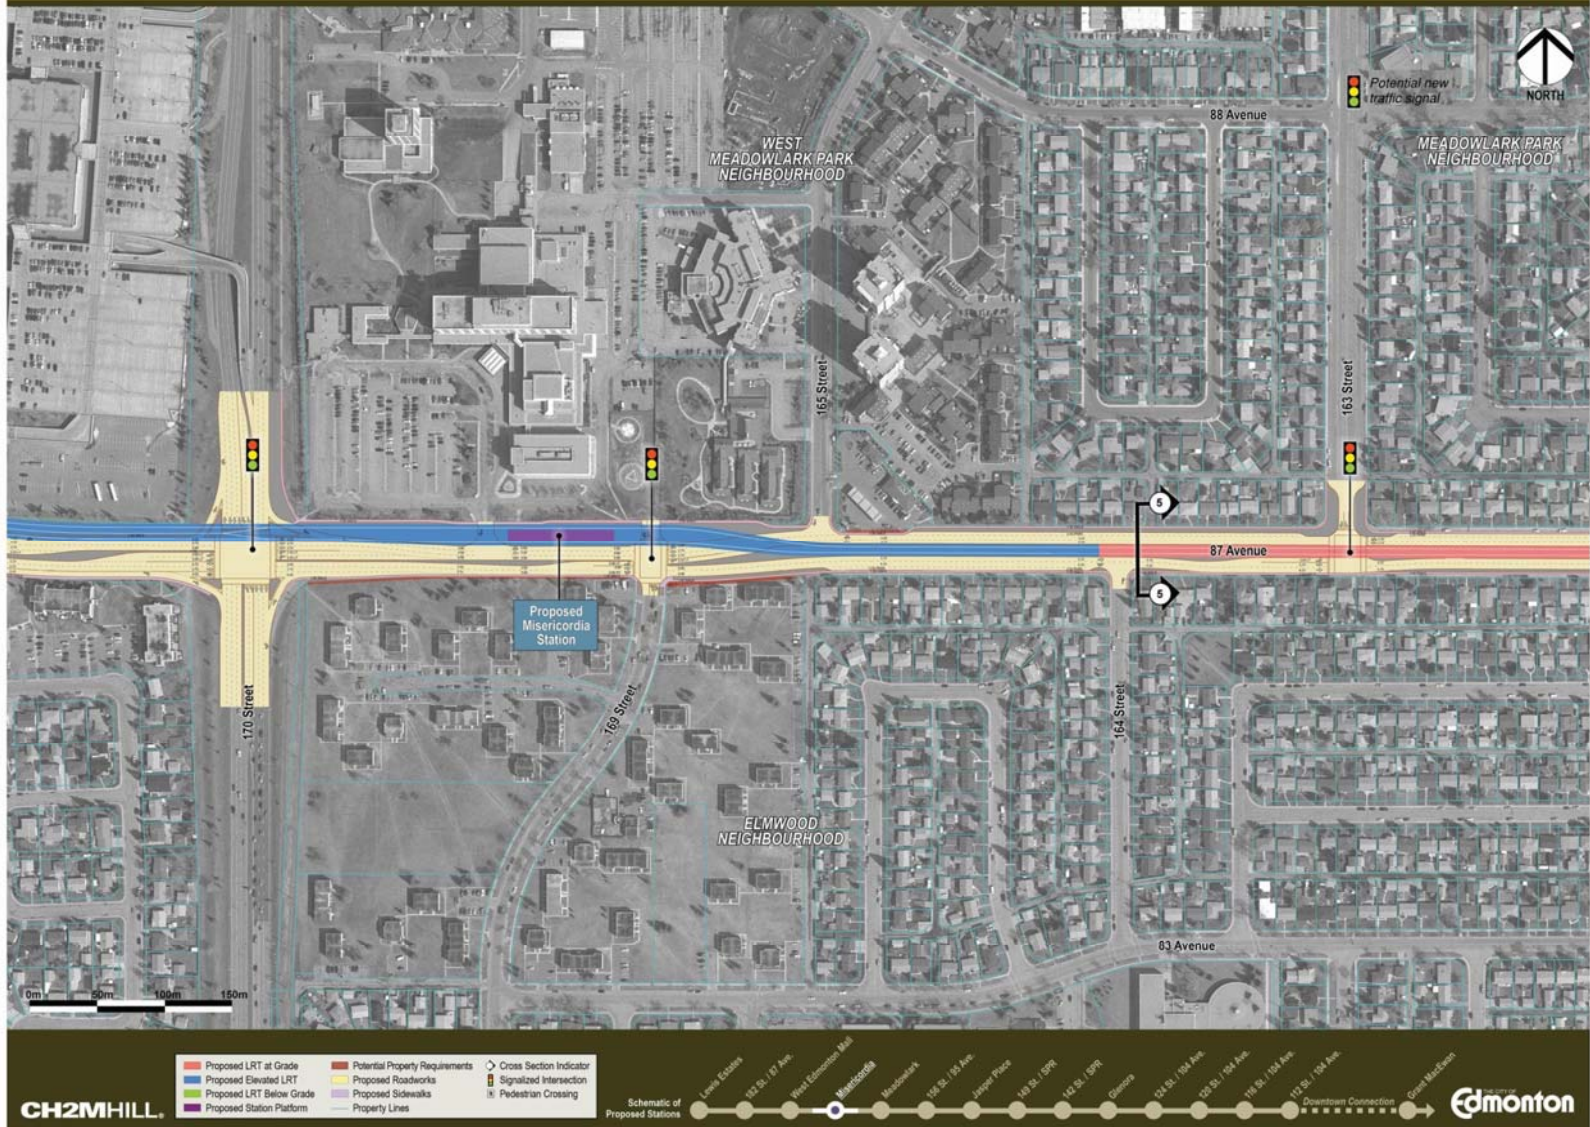

FIGURE 1: WEST LRT - LEWIS ESTATES

FIGURE 2: WEST LRT – ANTHONY HENDAY DRIVE

FIGURE 3: WEST LRT – ALDERGROVE/BELMEAD

FIGURE 4: WEST LRT – WEST EDMONTON MALL

West LRT – Misericordia

FIGURE 5: WEST LRT – MISERICORDIA

FIGURE 6: WEST LRT – MEADOWLARK

West LRT – Meadowlark Park / Sherwood

FIGURE 7: WEST LRT – MEADOWLARK PARK / SHERWOOD

West LRT – Glenwood / West Jasper Place

FIGURE 8: WEST LRT – GLENWOOD / WEST JASPER PLACE

West LRT – Stony Plain Road Business District

FIGURE 9: WEST LRT – STONY PLAIN ROAD BUSINESS DISTRICT

FIGURE 10: WEST LRT – GROVENOR

West LRT - Glenora

FIGURE 11: WEST LRT - GLENORA

FIGURE 12: WEST LRT – GROAT ROAD

FIGURE 13: WEST LRT – OLIVER

FIGURE 14: WEST LRT – DOWNTOWN