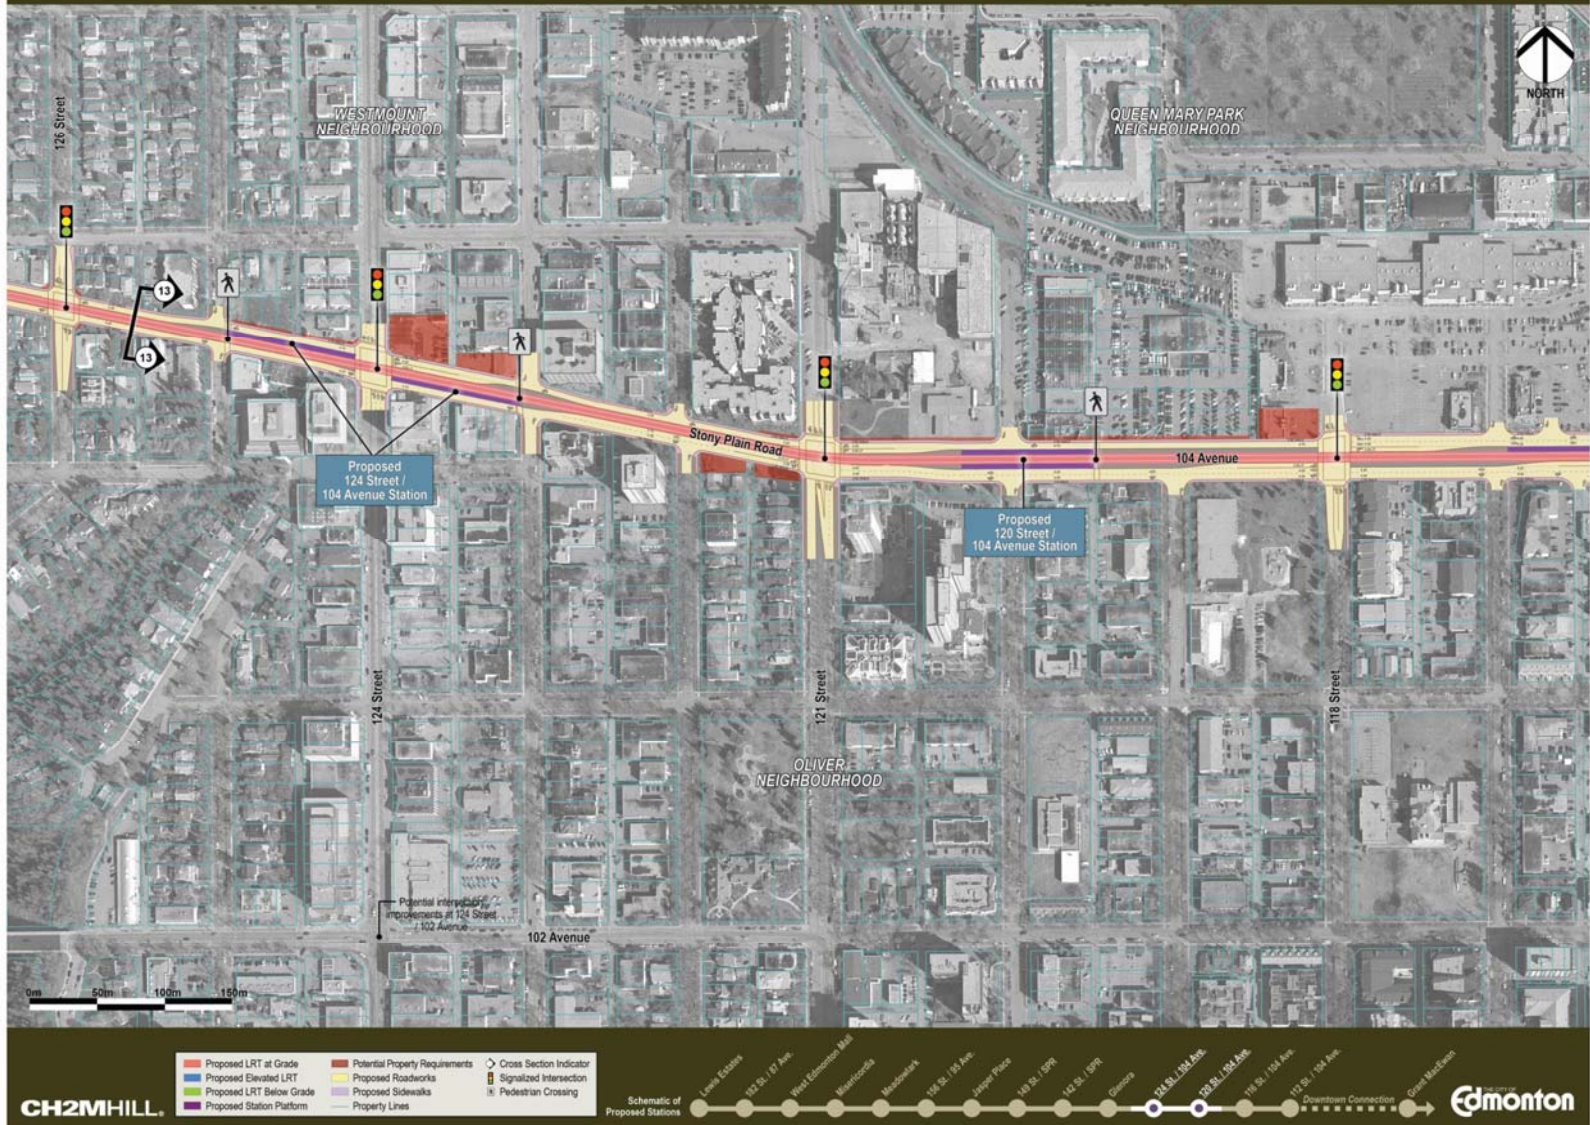

FIGURE 1: WEST LRT - LEWIS ESTATES

FIGURE 2: WEST LRT – ANTHONY HENDAY DRIVE

FIGURE 3: WEST LRT – ALDERGROVE/BELMEAD

FIGURE 4: WEST LRT – WEST EDMONTON MALL

West LRT – Misericordia

FIGURE 5: WEST LRT – MISERICORDIA

FIGURE 6: WEST LRT – MEADOWLARK

West LRT – Meadowlark Park / Sherwood

FIGURE 7: WEST LRT – MEADOWLARK PARK / SHERWOOD

West LRT – Glenwood / West Jasper Place

FIGURE 8: WEST LRT – GLENWOOD / WEST JASPER PLACE

West LRT – Stony Plain Road Business District

FIGURE 9: WEST LRT – STONY PLAIN ROAD BUSINESS DISTRICT

FIGURE 10: WEST LRT – GROVENOR

West LRT - Glenora

FIGURE 11: WEST LRT - GLENORA

FIGURE 12: WEST LRT – GROAT ROAD

FIGURE 13: WEST LRT – OLIVER

FIGURE 14: WEST LRT – DOWNTOWN