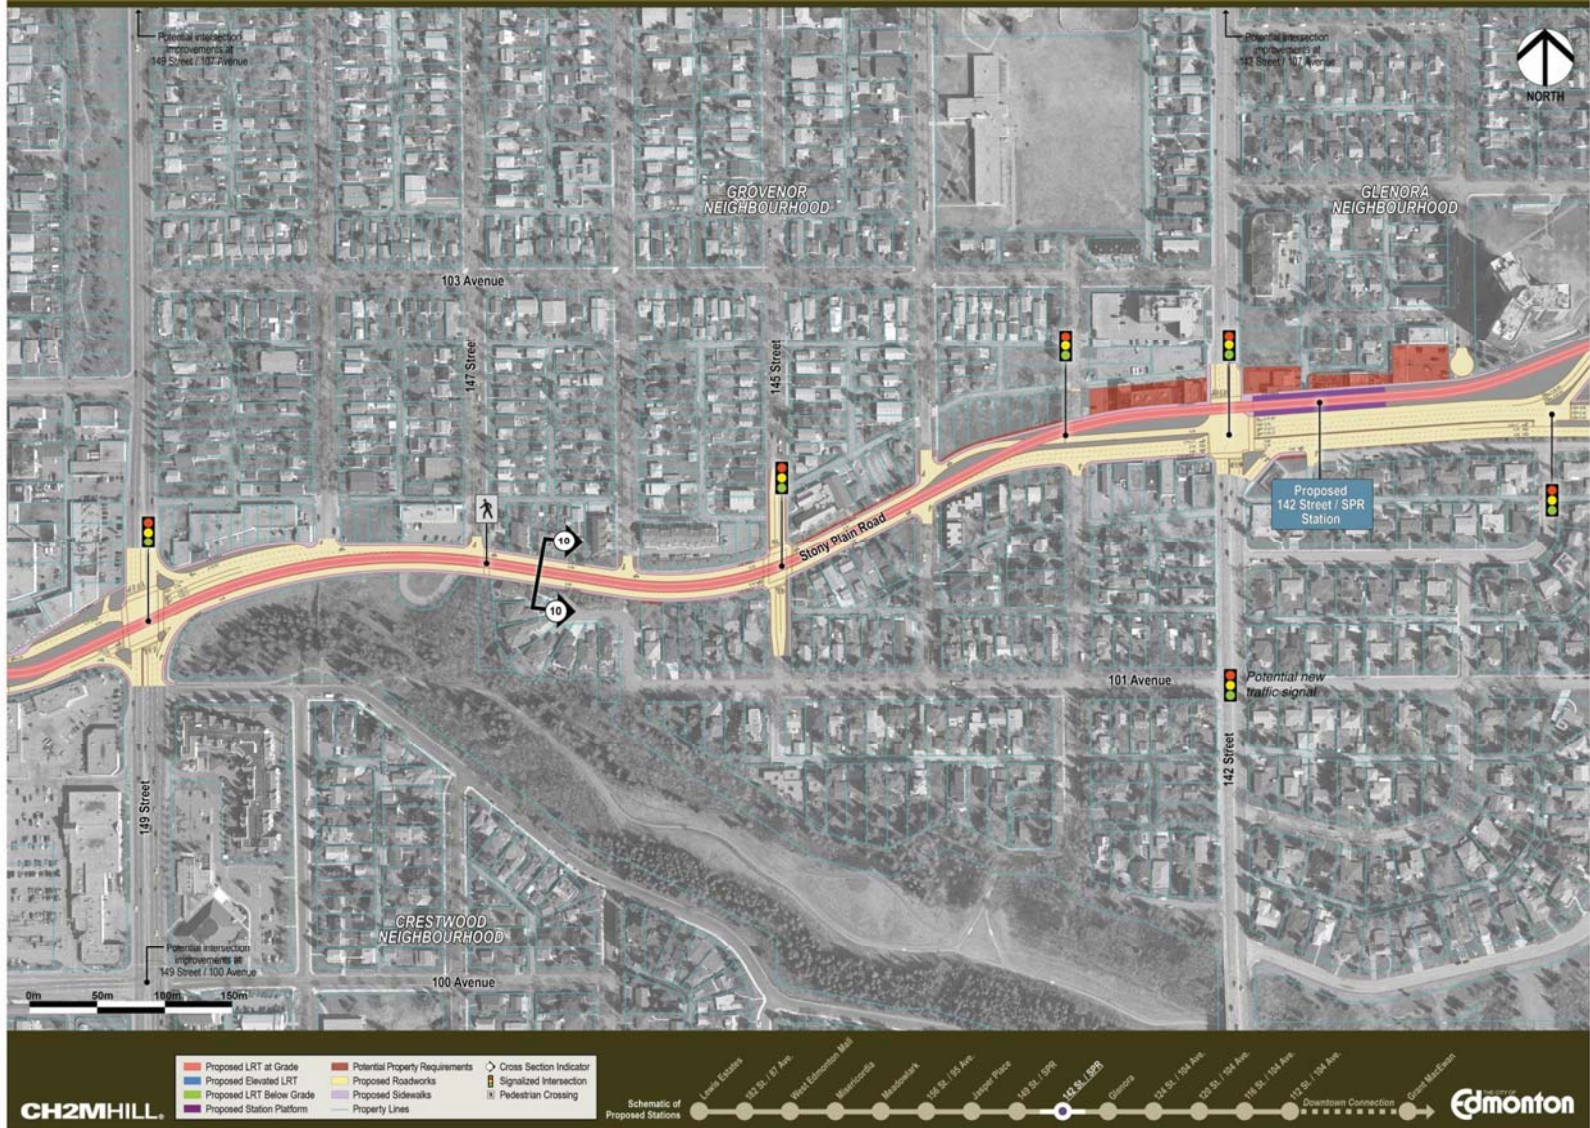

FIGURE 1: WEST LRT - LEWIS ESTATES

FIGURE 2: WEST LRT – ANTHONY HENDAY DRIVE

FIGURE 3: WEST LRT – ALDERGROVE/BELMEAD

FIGURE 4: WEST LRT – WEST EDMONTON MALL

West LRT – Misericordia

FIGURE 5: WEST LRT – MISERICORDIA

FIGURE 6: WEST LRT – MEADOWLARK

West LRT – Meadowlark Park / Sherwood

FIGURE 7: WEST LRT – MEADOWLARK PARK / SHERWOOD

West LRT – Glenwood / West Jasper Place

FIGURE 8: WEST LRT – GLENWOOD / WEST JASPER PLACE

West LRT – Stony Plain Road Business District

FIGURE 9: WEST LRT – STONY PLAIN ROAD BUSINESS DISTRICT

FIGURE 10: WEST LRT – GROVENOR

West LRT - Glenora

FIGURE 11: WEST LRT - GLENORA

FIGURE 12: WEST LRT – GROAT ROAD

FIGURE 13: WEST LRT – OLIVER

FIGURE 14: WEST LRT – DOWNTOWN