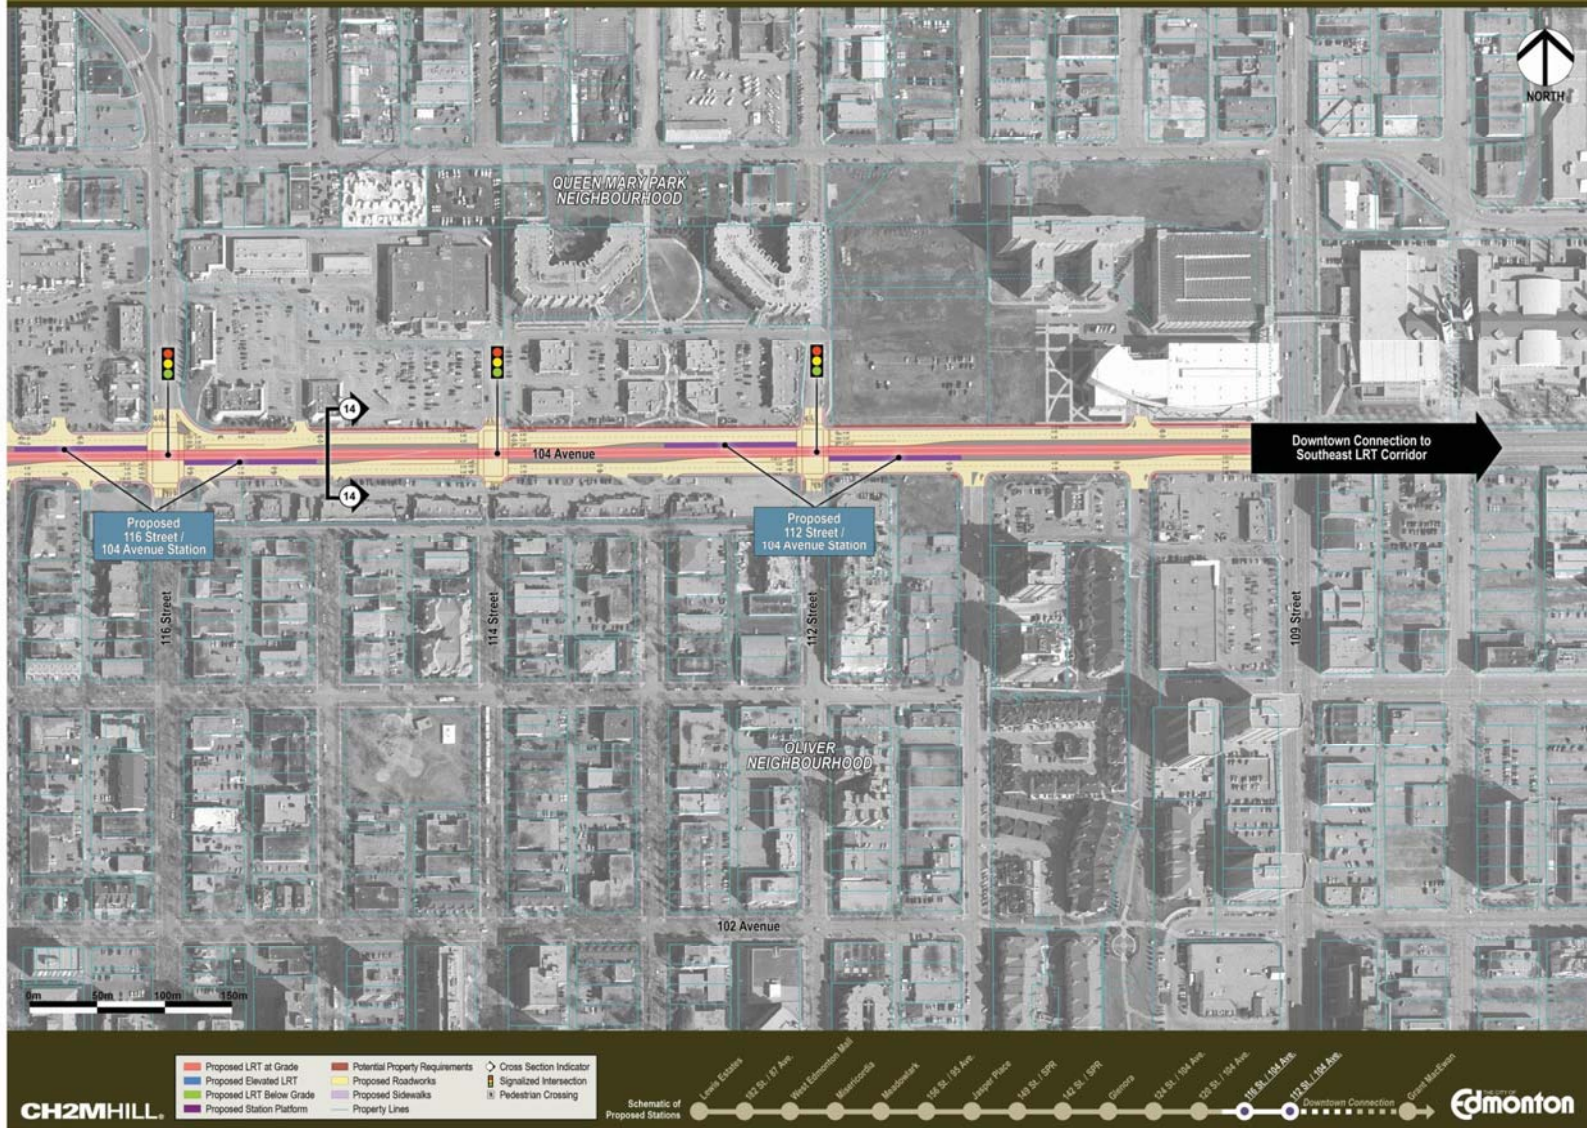

FIGURE 1: WEST LRT - LEWIS ESTATES

FIGURE 2: WEST LRT – ANTHONY HENDAY DRIVE

FIGURE 3: WEST LRT – ALDERGROVE/BELMEAD

FIGURE 4: WEST LRT – WEST EDMONTON MALL

West LRT – Misericordia

FIGURE 5: WEST LRT – MISERICORDIA

FIGURE 6: WEST LRT – MEADOWLARK

West LRT – Meadowlark Park / Sherwood

FIGURE 7: WEST LRT – MEADOWLARK PARK / SHERWOOD

West LRT – Glenwood / West Jasper Place

FIGURE 8: WEST LRT – GLENWOOD / WEST JASPER PLACE

West LRT – Stony Plain Road Business District

FIGURE 9: WEST LRT – STONY PLAIN ROAD BUSINESS DISTRICT

FIGURE 10: WEST LRT – GROVENOR

West LRT - Glenora

FIGURE 11: WEST LRT - GLENORA

FIGURE 12: WEST LRT – GROAT ROAD

FIGURE 13: WEST LRT – OLIVER

FIGURE 14: WEST LRT – DOWNTOWN