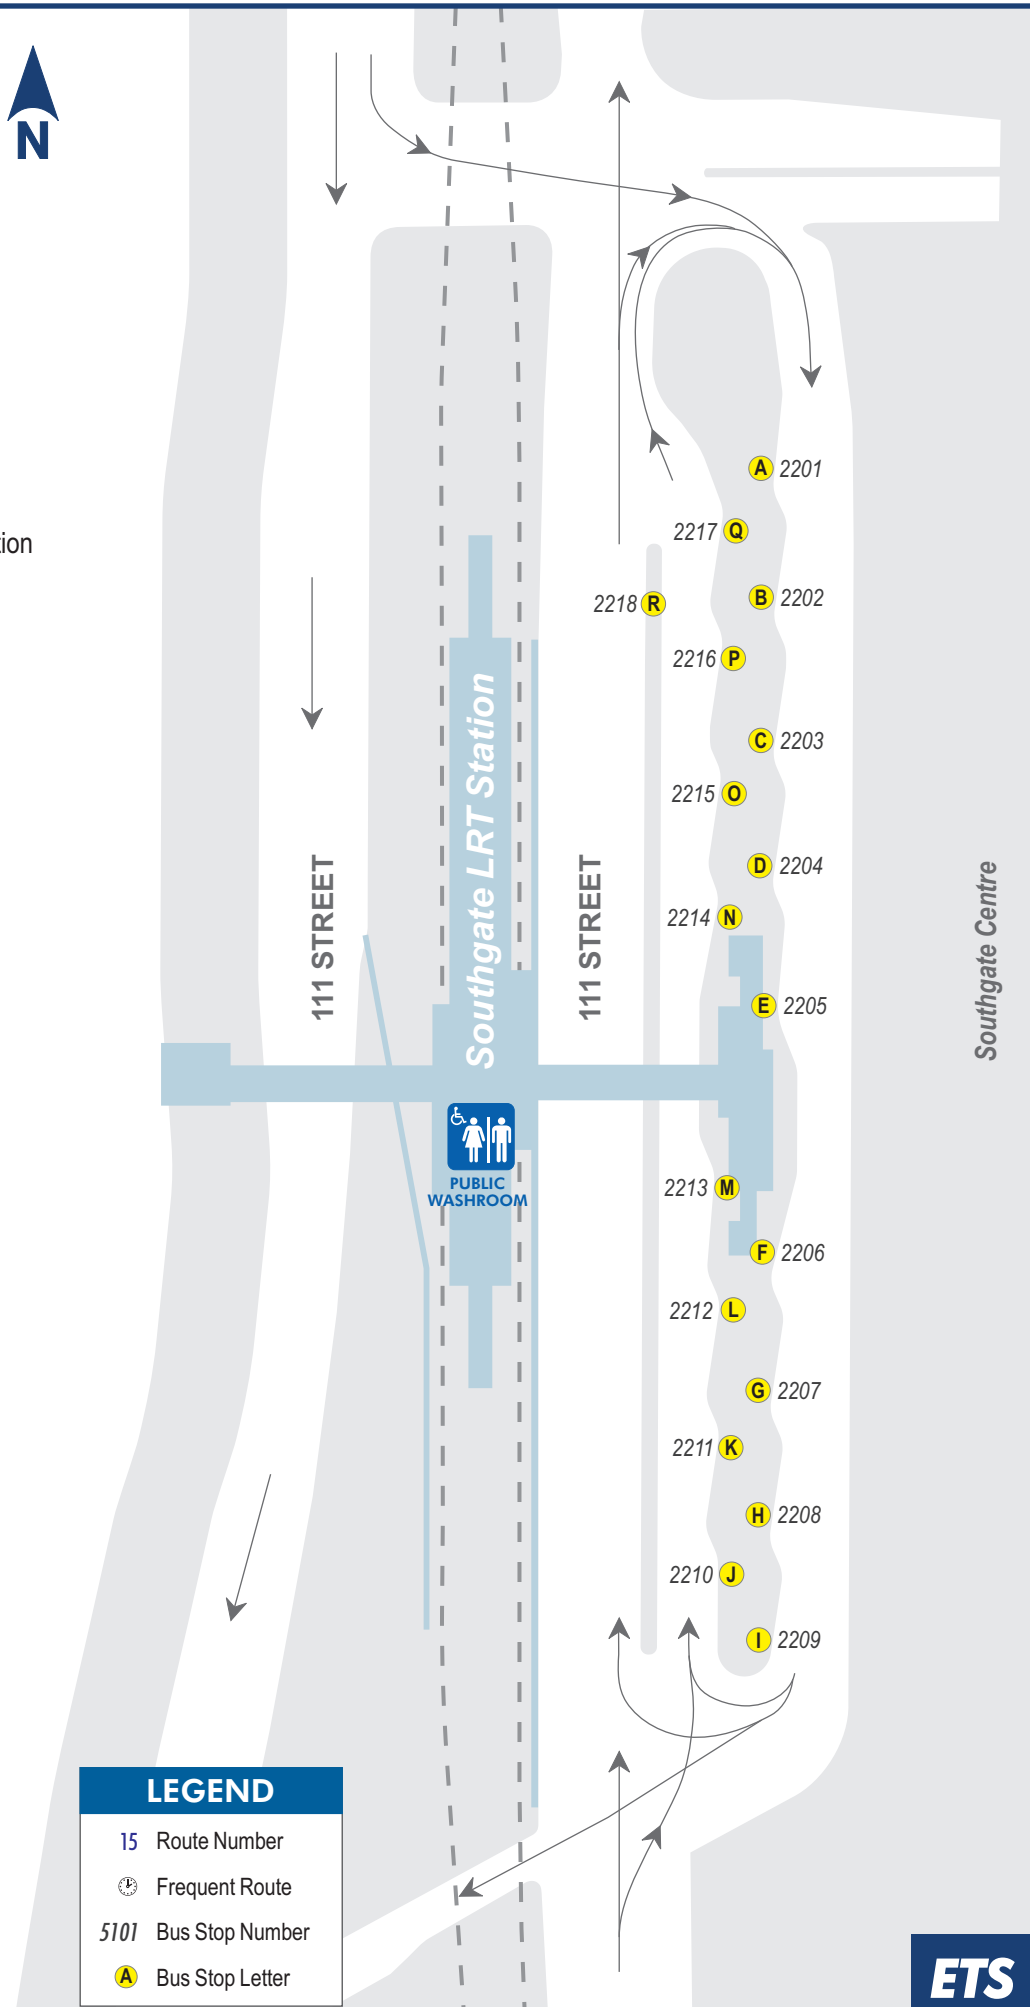

Southgate Transit Centre

Effective April 25, 2021
BusLink 2200

Bus Stop # / Stop Letter / Route # / Destination

- 2201 **A** School Service
DATS
- 2202 **B** 725 Lendrum
- 2203 **C**
- 2204 **D** 55 West Edm. Mall
- 2205 **E** 708 Century Park
- 2206 **F** 9-Owl Century Park
709 Century Park
LRT Replacement
- 2207 **G** 707 Century Park
- 2208 **H** 706 Leger
- 2209 **I** 702 South Campus
- 2210 **J**
- 2211 **K** 507 Tamarack
- 2212 **L** 701 Kingsway RAH
- 2213 **M** 6 Millgate 🕒
- 2214 **N** 705 Century Park
- 2215 **O** 55 Meadows
- 2216 **P**
- 2217 **Q** EBUS/Red Arrow
- 2218 **R** 9 Eaux Claires 🕒
9-Owl Eaux Claires
704 South Park
LRT Replacement

LEGEND

- 15 Route Number
- 🕒 Frequent Route
- 5101 Bus Stop Number
- A** Bus Stop Letter

Southgate Centre