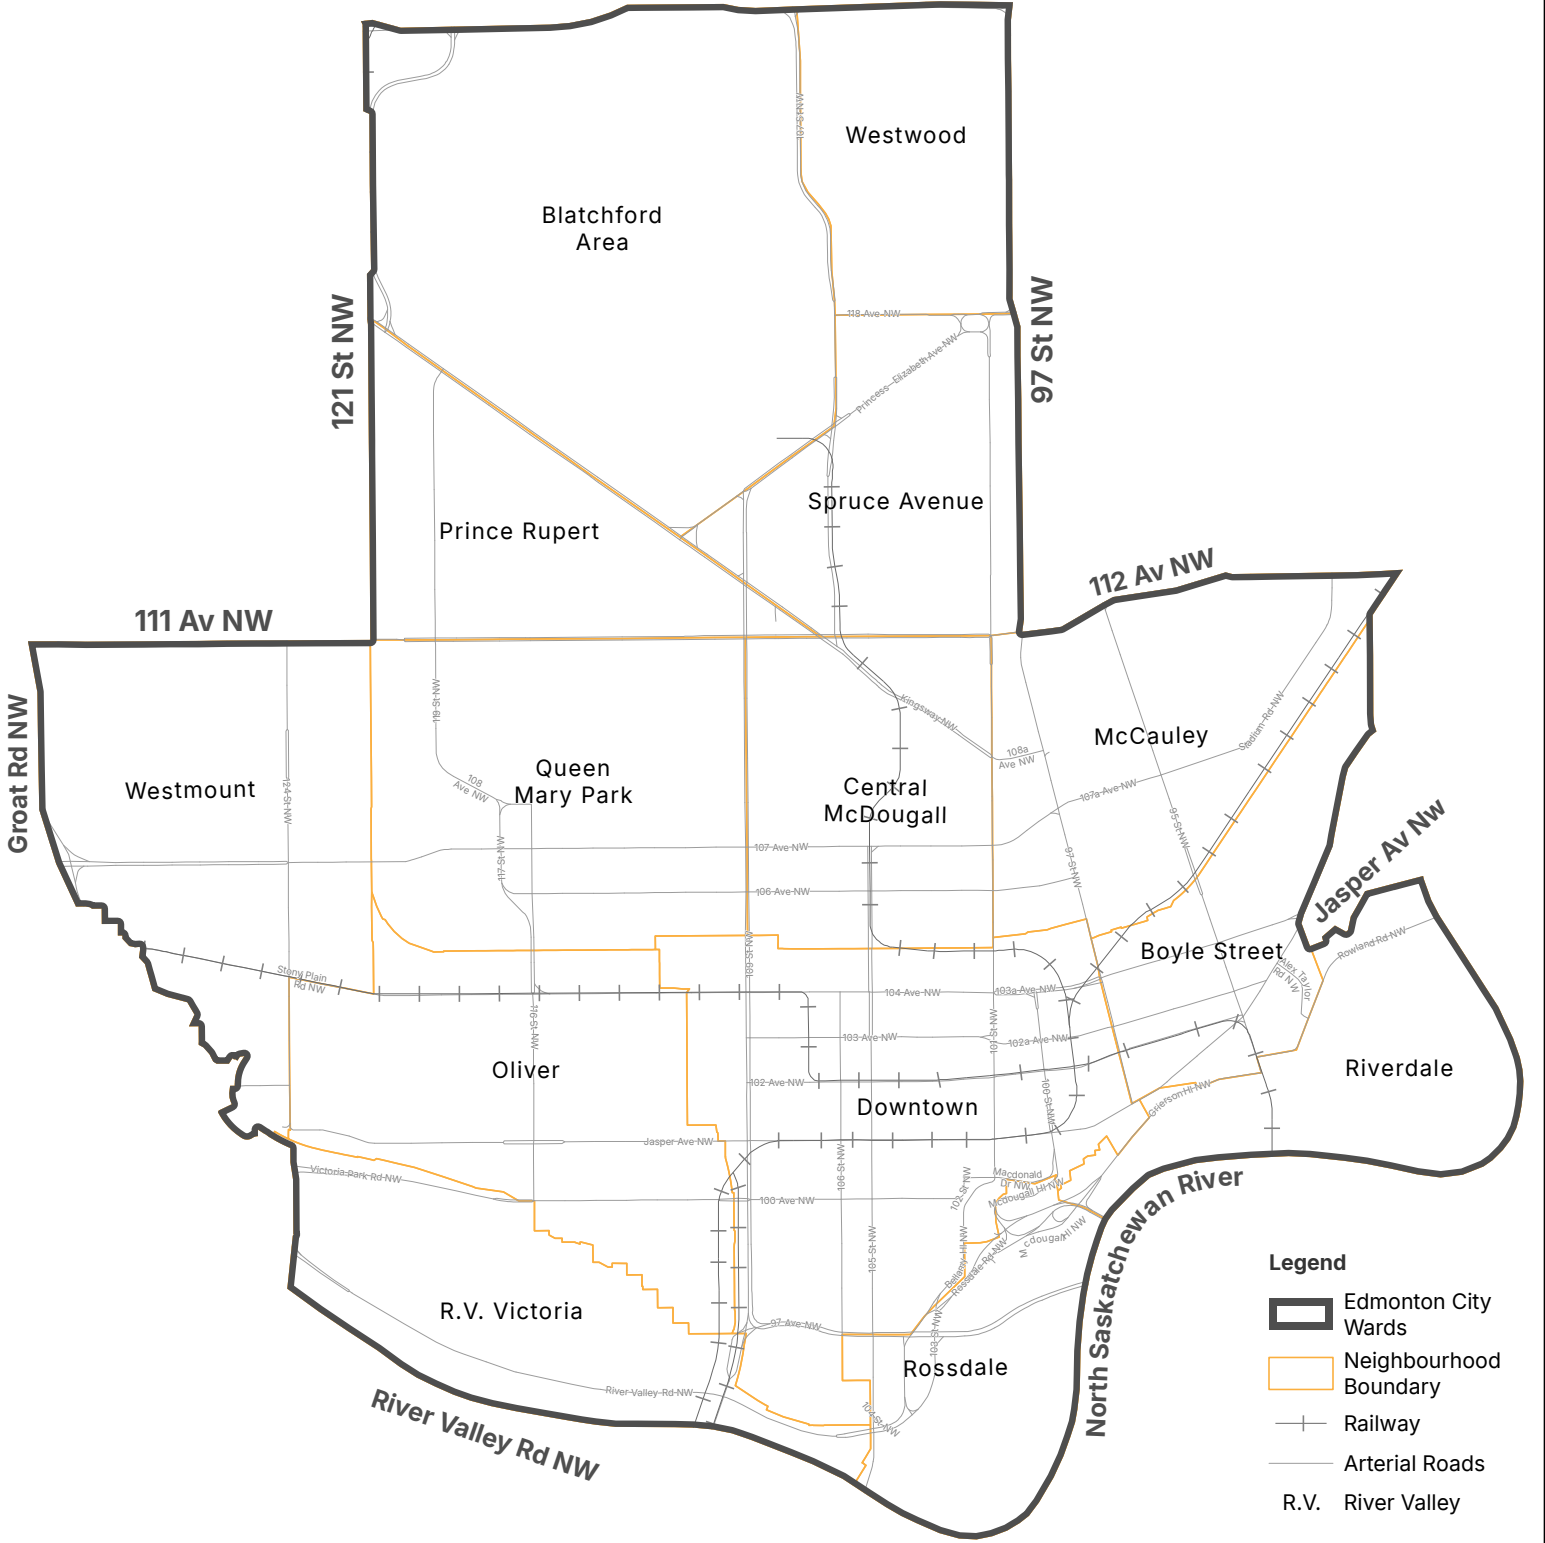

Ward O-day'min

Yellowhead Tr NW

Map compiled by:
Edmonton Elections, City of
Edmonton

The City of Edmonton disclaims any
liability for the use of this map.

Map Revised: December 02, 2024

**Ward Boundaries in Effect For
2025 Edmonton Election**