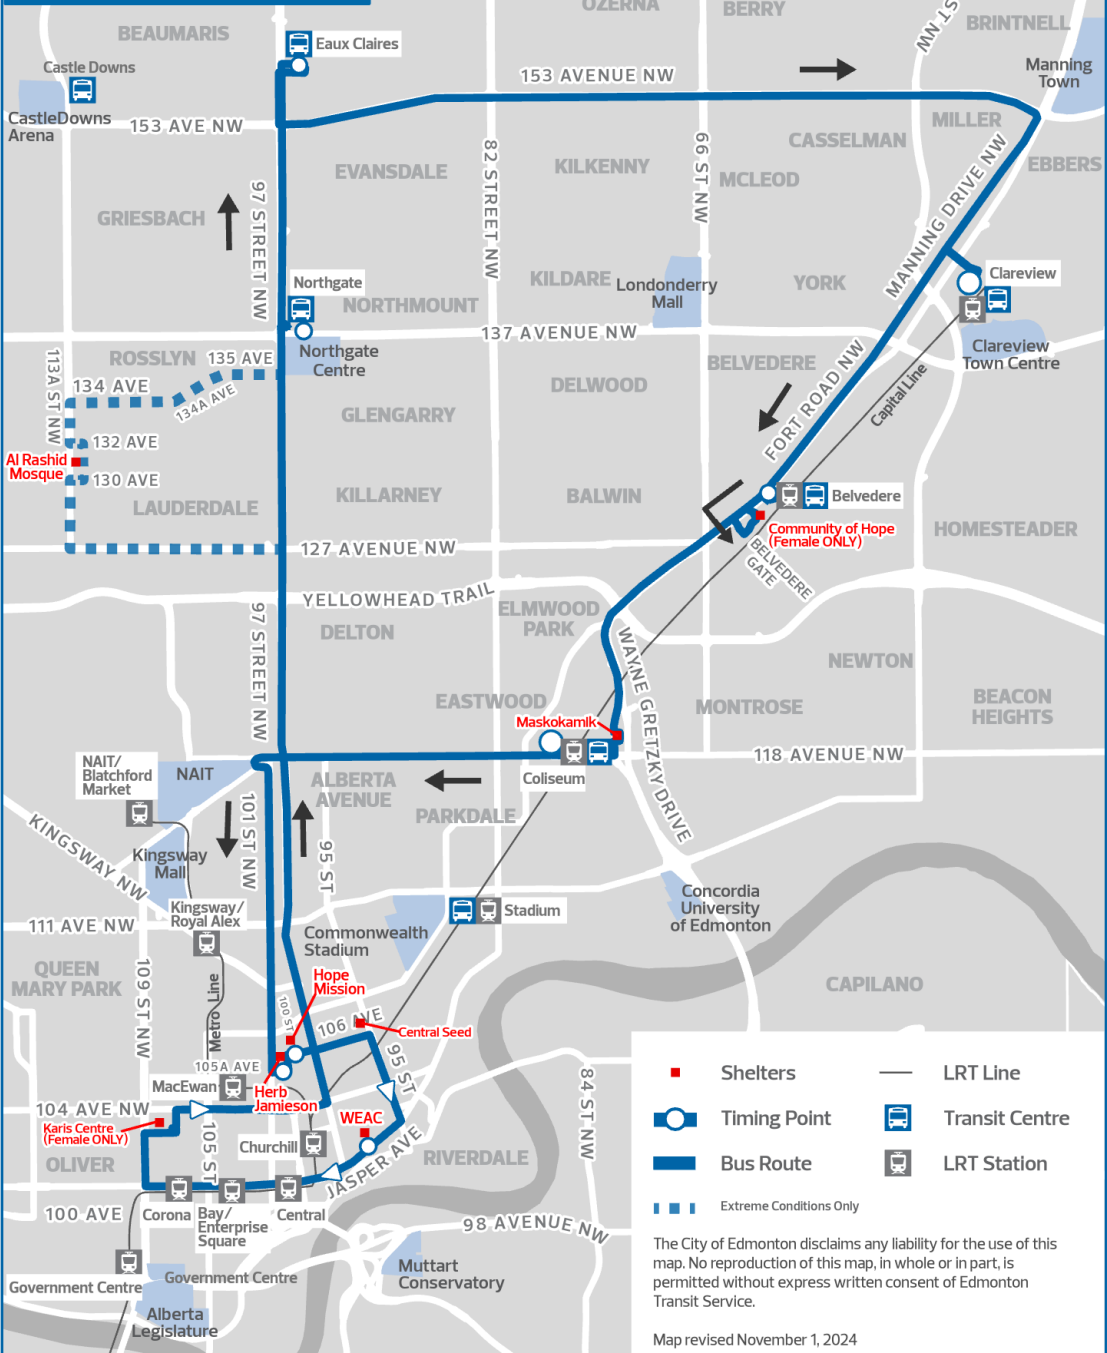

ETS Winter Response Shelter Shuttle North

- Shelters
- Timing Point
- ▬ Bus Route
- ▬▬▬ Extreme Conditions Only
- LRT Line
- Transit Centre
- LRT Station

The City of Edmonton disclaims any liability for the use of this map. No reproduction of this map, in whole or in part, is permitted without express written consent of Edmonton Transit Service.