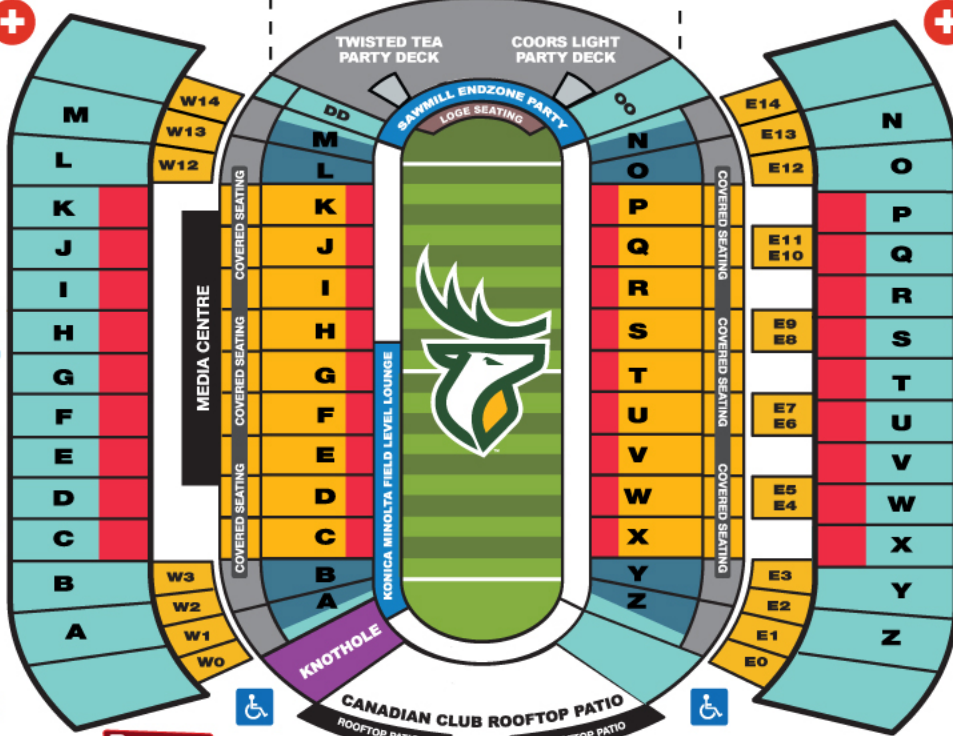

TICKETS

TEAM STORE

JACKIE PARKER ROOM

TICKETS

TICKETS

QB CLUB

TEAM STORE

TEAM STORE

TEAM STORE

WILL CALL

GATE 3

TO LRT

GATE 10

GATE 11 ELEVATOR

GATE 12

GATE 13

PARK & RIDE

GATE 13 MARSHAL POINT

GATE 2 MARSHAL POINT

GATE 2

FIELD MARSHAL POINT

BRICKLEY'S KNOTHOLE CORNER

SOUTH END SUITES LEVEL 2 & 3
DIRECTORS CLUB LEVEL 3

EE ALUMNI ROOM LEVEL 3

COMMAND CENTRE
GREEN & GOLD HOSPITALITY LEVEL 2

TEAM STORE LEVEL 3

ALCOHOL FREE SECTIONS:
AA, BB, C, CC,
Brickley's Knothole