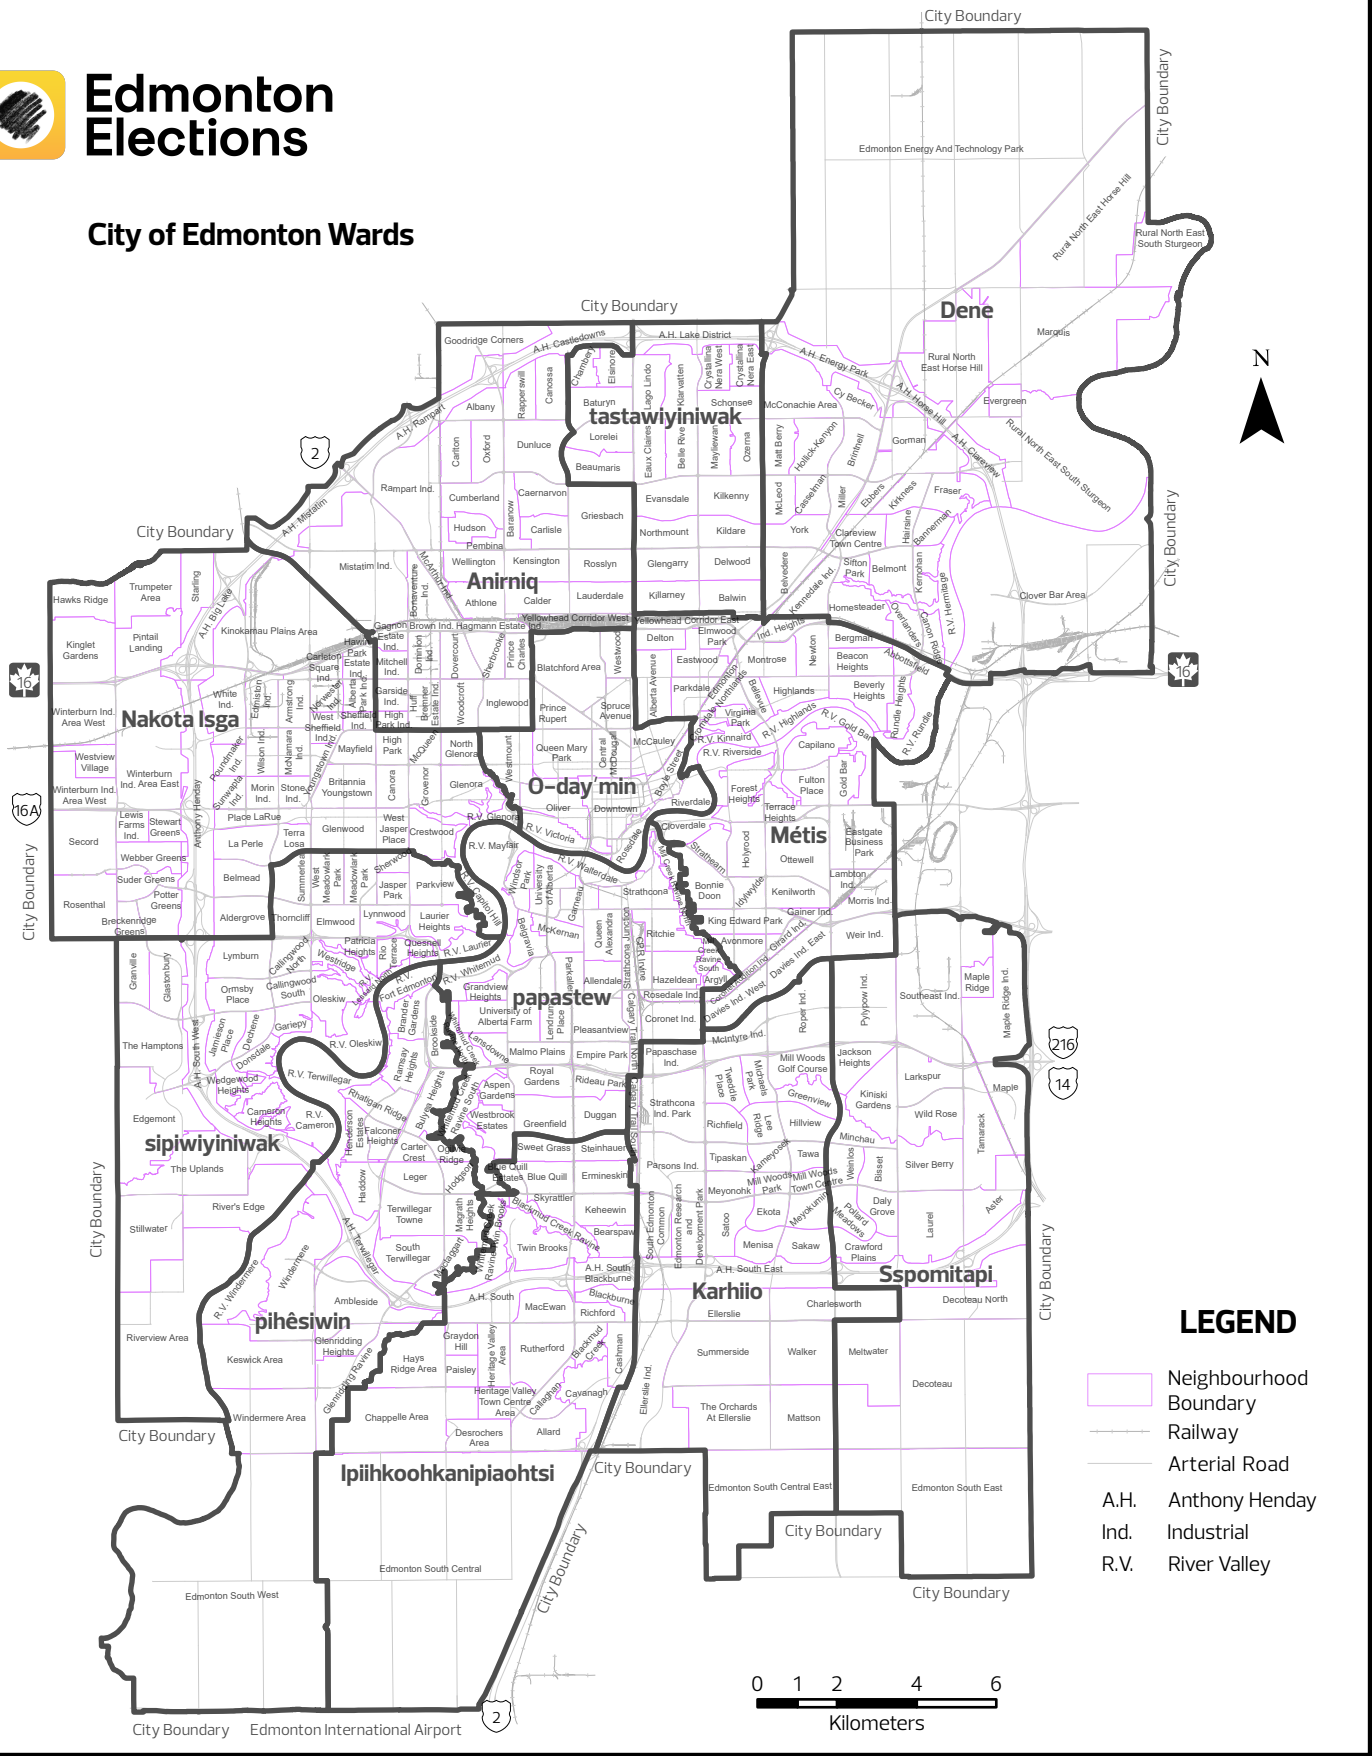

## City of Edmonton Wards

### LEGEND

- Neighbourhood Boundary
- Railway
- Arterial Road
- Anthony Henday
- Industrial
- River Valley

Map compiled by:  
Edmonton Elections  
City of Edmonton

The City of Edmonton disclaims  
any liability for the use of this map.

Map Revised: 2021-04-16

## WARD BOUNDARIES IN EFFECT FOR 2021 EDMONTON ELECTION