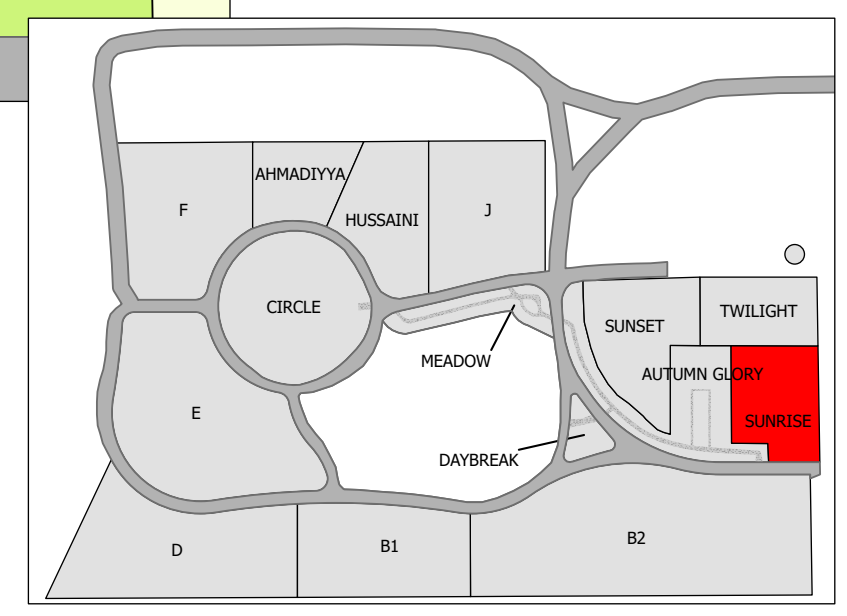

CARD 1

South Haven Cemetery - Autumn Glory

Created: July 2009
 Updated: May 2022
 Data: City of Edmonton
 Created by: Fire Rescue Services - Mapping Team

The City of Edmonton disclaims any liability for the use of this map. No reproduction of this map, in whole or in part, is permitted without express written consent of the City of Edmonton Fire Rescue Services.

- Legend**
- Full Size - Flat
 - Commemorative Plot
 - Grade Beam Asbuilt
 - Full Size - Upright
 - Garden Plot
 - Bench
 - Road
 - Tree
 - Niche

CARD 2

South Haven Cemetery - Sunrise

Sunrise

Legend

-  Full Size (Upright) Plot
-  Grade Beam Asbuilt
-  Walkway
-  Road
-  Tree

CARD 3

South Haven Cemetery - Sunset

Legend

- Full Size (Upright) Plot
- Walkway
- Grade Beam Asbuilt
- Road
- Tree

Created: July 2009
 Updated: May 2022
 Data: City of Edmonton
 Created by: Fire Rescue Services - Mapping Team

Legend

- Child Plot
- Flat Monument
- Cremation Plot
- Bench
- Garden Plot
- Road
- Tree

Cut Line

Cut Line

Cut Line

CARD 8

South Haven Cemetery - Section F

Section F