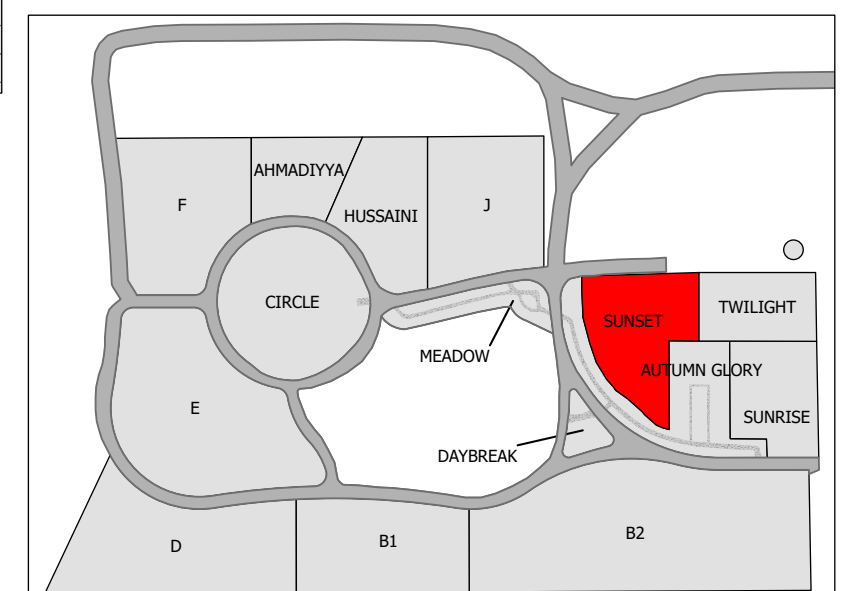

CARD 3

South Haven Cemetery - Sunset

Legend

- Full Size (Upright) Plot
- Walkway
- Grade Beam Asbuilt
- Road
- Tree

Created: July 2009
 Updated: May 2022
 Data: City of Edmonton
 Created by: Fire Rescue Services - Mapping Team

CARD 4

South Haven Cemetery - Circle

Legend

- Niche
- Walkway
- Road

Created: July 2009
 Updated: May 2022
 Data: City of Edmonton
 Created by: Fire Rescue Services - Mapping Team

The City of Edmonton disclaims any liability for the use of this map. No reproduction of this map, in whole or in part, is permitted without express written consent of the City of Edmonton Fire Rescue Services.

CARD 6

South Haven Cemetery - Daybreak

The Point

Block 1 & 2

Block 4

Legend

-  Niche
-  Walkway
-  Tree
-  Bench
-  Road

Created: July 2009
Updated: May 2022
Data: City of Edmonton
Created by: Fire Rescue Services - Mapping Team