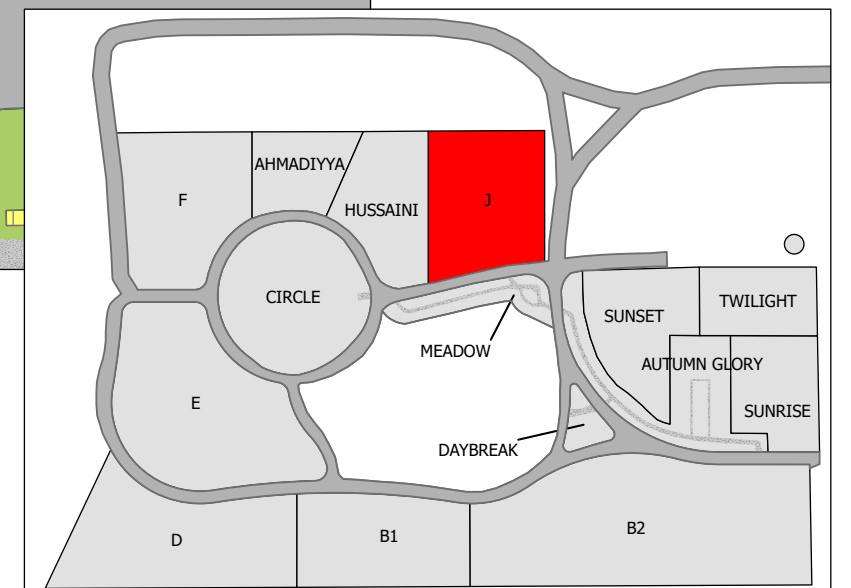

Legend

- Child Plot
- Flat Monument
- Cremation Plot
- Bench
- Garden Plot
- Road
- Tree

Cut Line

Cut Line

Cut Line

CARD 8

South Haven Cemetery - Section F

Section F

Legend

- Child Plot
- Flat Monument
- Cremation Plot
- Tree

Created: July 2009
 Updated: May 2022
 Data: City of Edmonton
 Created by: Fire Rescue Services - Mapping Team

The City of Edmonton disclaims any liability for the use of this map. No reproduction of this map, in whole or in part, is permitted without express written consent of the City of Edmonton Fire Rescue Services.

CARD 9

South Haven Cemetery - Section J

Section J

Legend

-  Upright Monument
-  Grade Beam Asbuilt
-  Cremation Plot
-  Road
-  Tree
-  Pathway

Created: July 2009
 Updated: May 2022
 Data: City of Edmonton
 Created by: Fire Rescue Services - Mapping Team

CARD 10

South Haven Cemetery - Meadow

Legend

-  Bench
-  Commemorative Plot
-  Walkway
-  Road
-  Tree

Created: July 2009
 Updated: May 2022
 Data: City of Edmonton
 Created by: Fire Rescue Services - Mapping Team