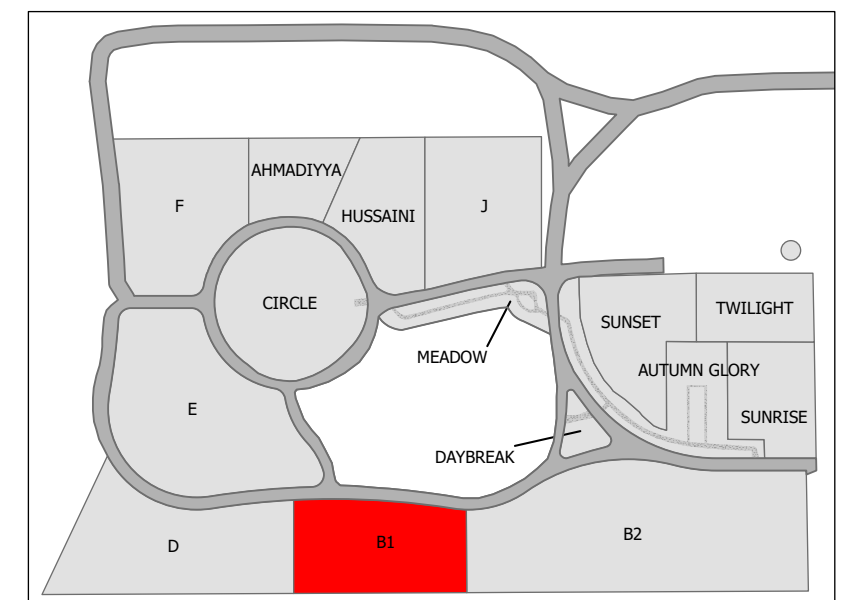

CARD 10

South Haven Cemetery - Meadow

Legend

-  Bench
-  Commemorative Plot
-  Walkway
-  Road
-  Tree

Created: July 2009
 Updated: May 2022
 Data: City of Edmonton
 Created by: Fire Rescue Services - Mapping Team

CARD 11

South Haven Cemetery - Section B Part 1

Legend

- Full Size - Upright
- Cremation Plot
- Bench
- Garden Plot
- Grade Beam Asbuilt
- Road
- Tree

Created: July 2009
 Updated: May 2022
 Data: City of Edmonton
 Created by: Fire Rescue Services - Mapping Team