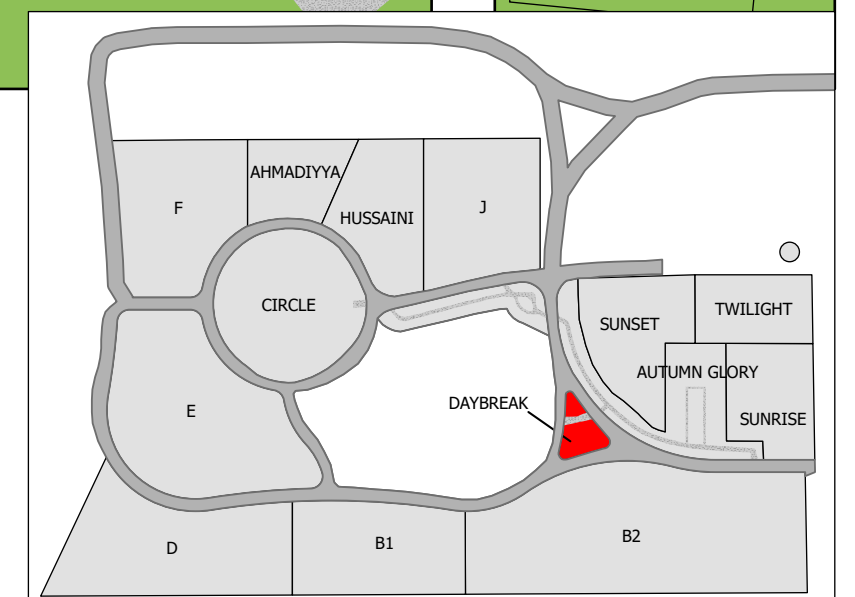

Legend

- Niche
- Walkway
- Tree
- Bench
- Road

Created: July 2009
Updated: May 2022
Data: City of Edmonton
Created by: Fire Rescue Services - Mapping Team

The City of Edmonton disclaims any liability for the use of this map. No reproduction of this map, in whole or in part, is permitted without express written consent of the City of Edmonton Fire Rescue Services.