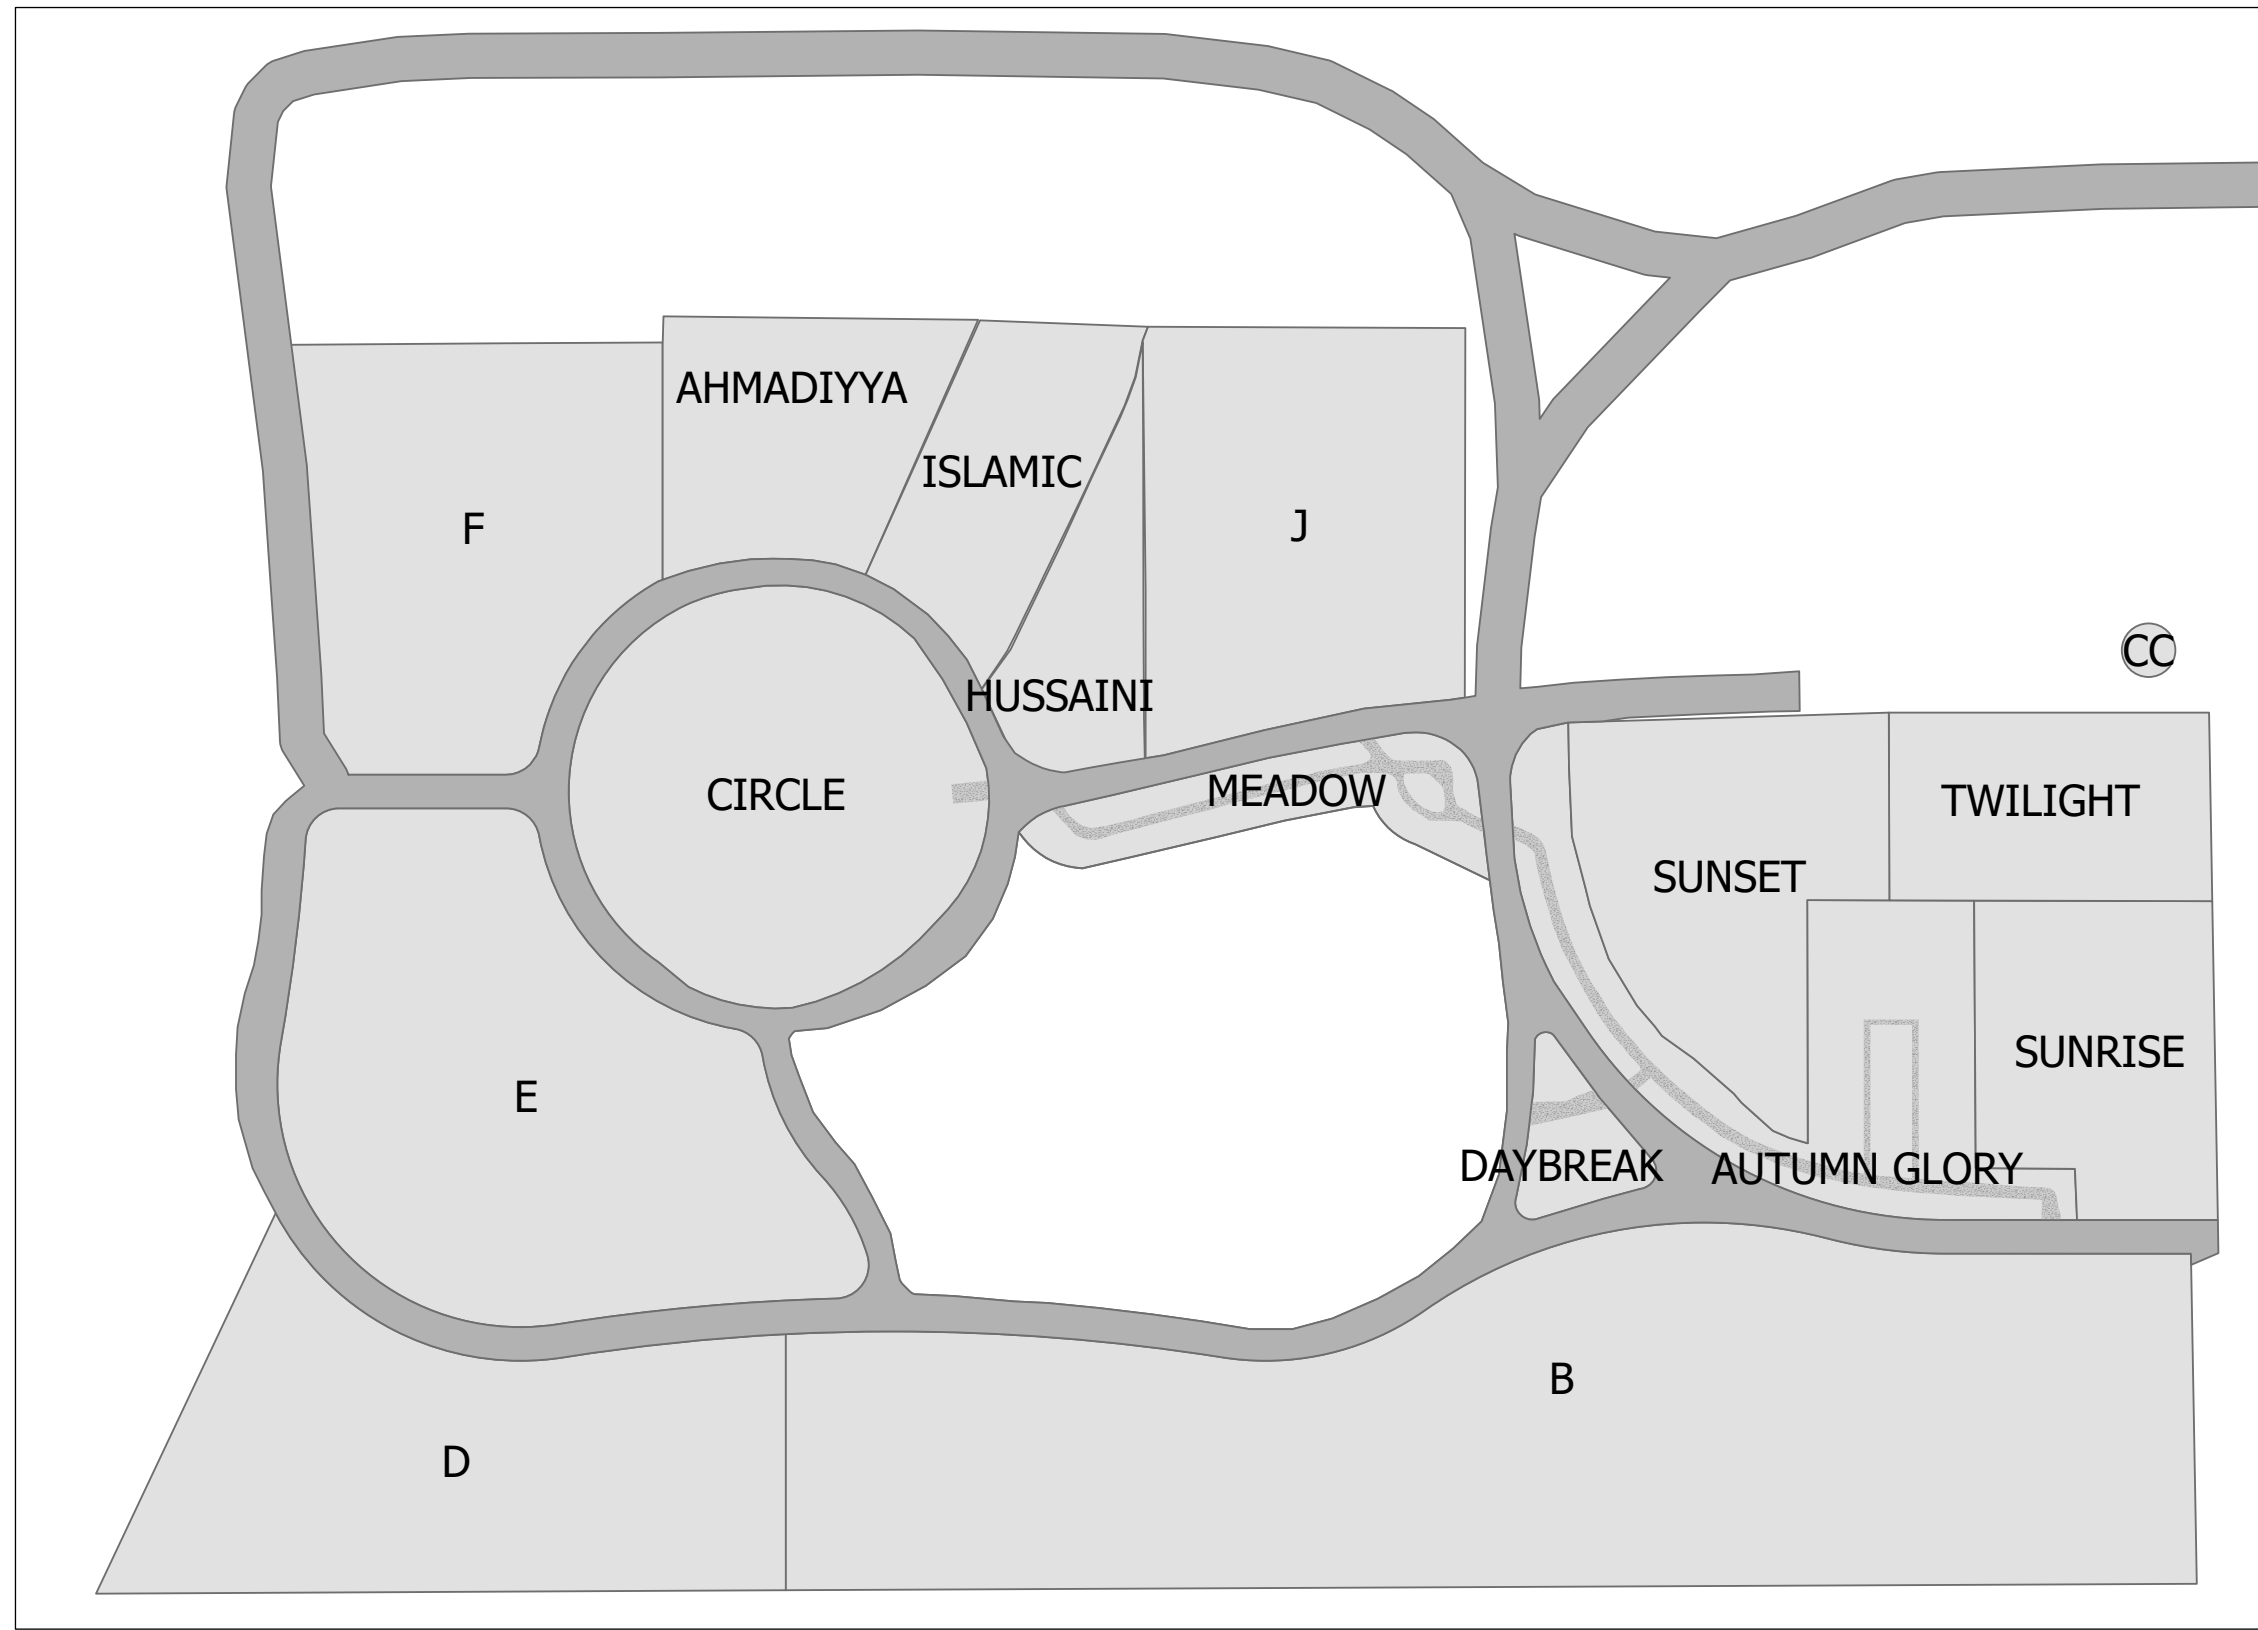

INDEX

South Haven Cemetery

- CARD 1 - Autumn Glory**
- CARD 2 - Sunrise**
- CARD 3 - Sunset**
- CARD 4 - Circle**
- CARD 5 - Section D**
- CARD 6 - Daybreak**
- CARD 7 - Section E**

- CARD 8 - Section F**
- CARD 9 - Section J**
- CARD 10 - Meadow**
- CARD 11 - Section B Part 1**
- CARD 12 - Section B Part 2**
- CARD 13 - Twilight**
- CARD 14 - Ahmadiyya**
- CARD 15 - Hussaini**
- CARD 16 - Islamic**

CARD 1

South Haven Cemetery - Autumn Glory

Created: July 2009
 Updated: May 2022
 Data: City of Edmonton
 Created by: Fire Rescue Services - Mapping Team

The City of Edmonton disclaims any liability for the use of this map. No reproduction of this map, in whole or in part, is permitted without express written consent of the City of Edmonton Fire Rescue Services.

CARD 3

South Haven Cemetery - Sunset

Legend

- Full Size (Upright) Plot
- Walkway
- Grade Beam Asbuilt
- Road
- Tree

Created: July 2009
 Updated: May 2022
 Data: City of Edmonton
 Created by: Fire Rescue Services - Mapping Team

Legend

- Child Plot
- Flat Monument
- Cremation Plot
- Bench
- Garden Plot
- Road
- Tree

Cut Line

Cut Line

Cut Line

CARD 8

South Haven Cemetery - Section F

Section F