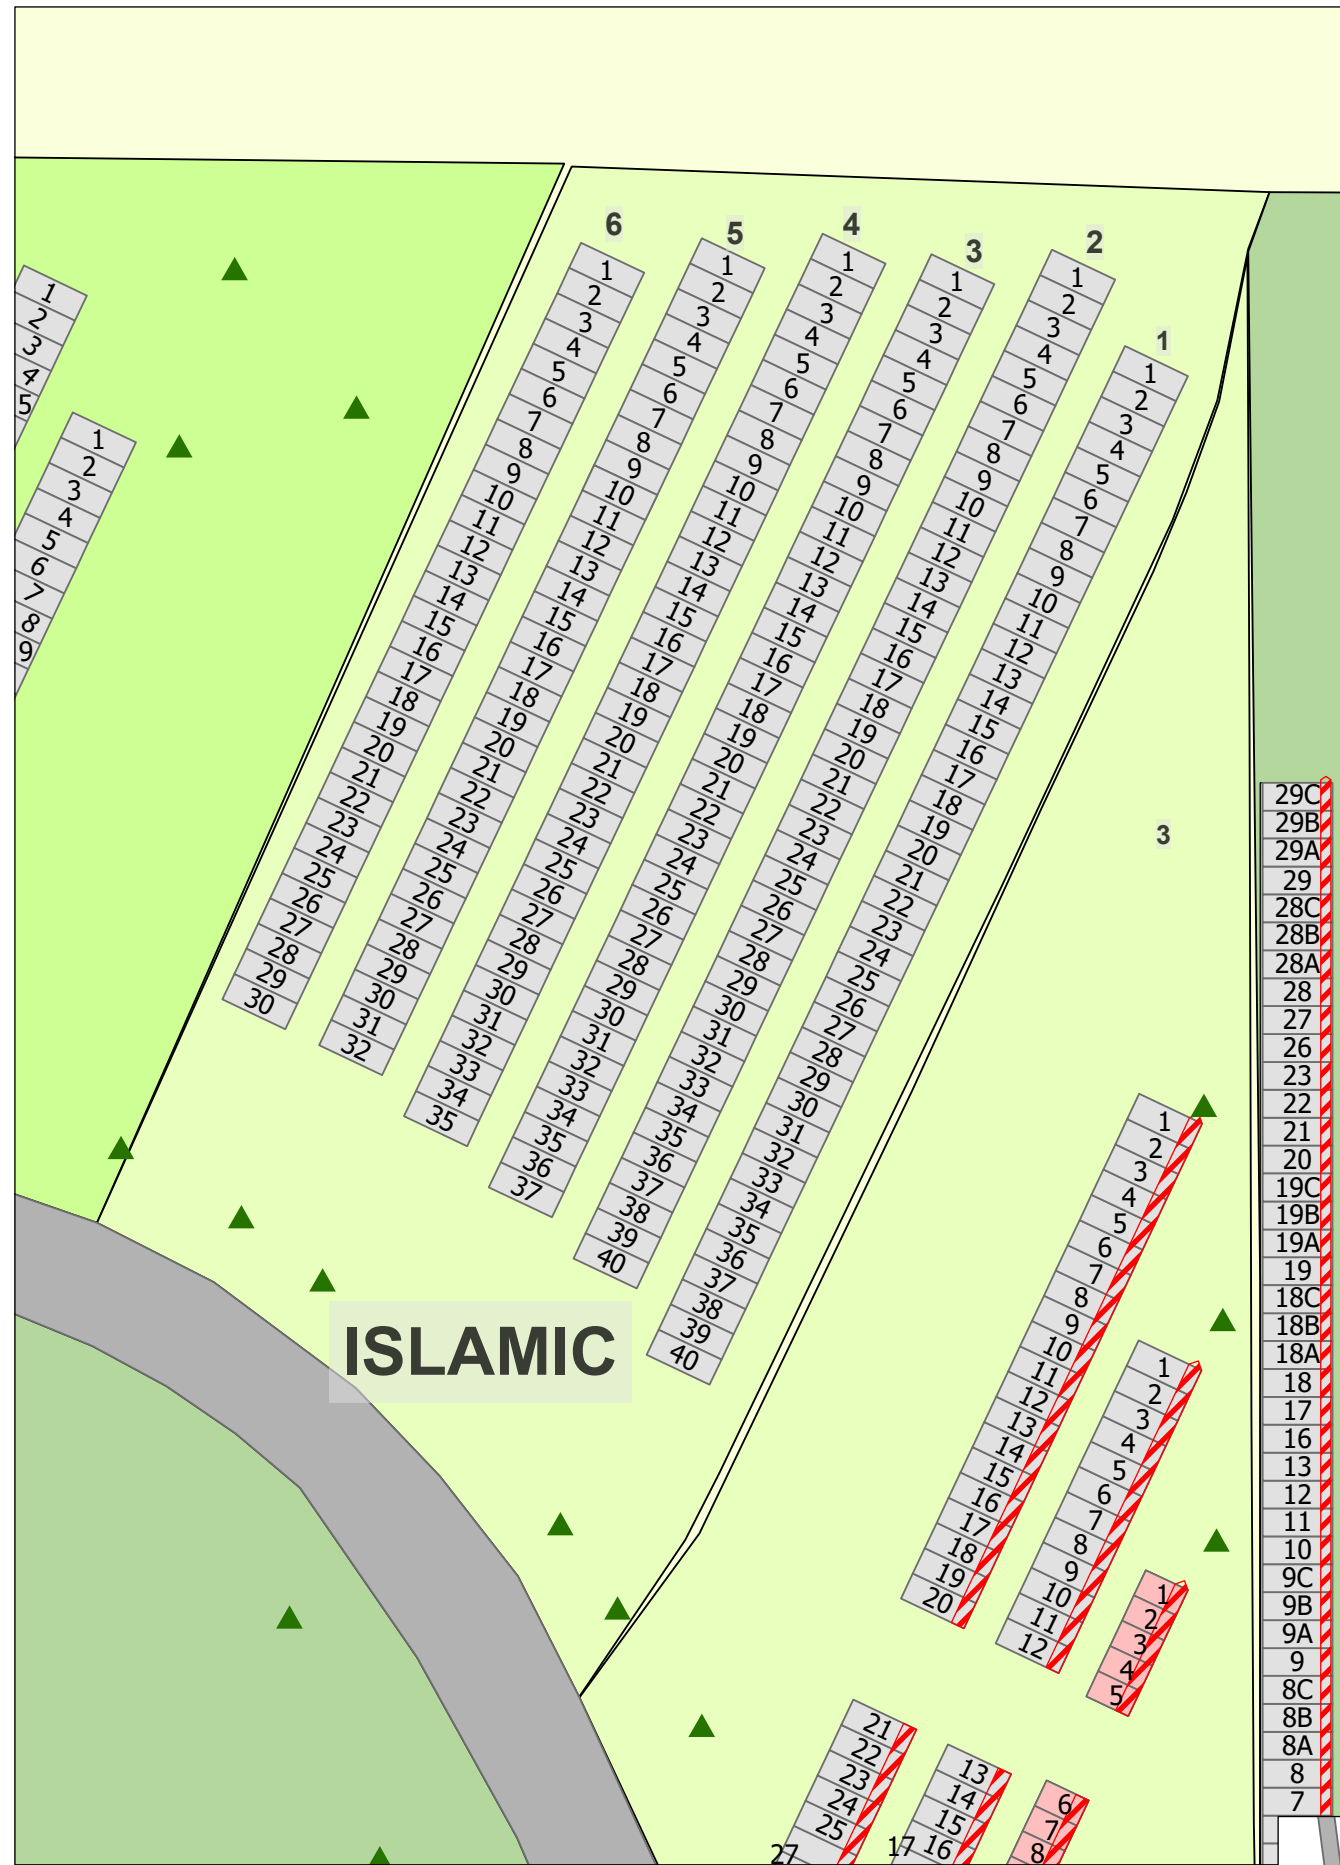

CARD 16

South Haven Cemetery - Islamic

Legend

- Full Size (Upright) Plot
- Child Plot
- Grade Beam Asbuilt
- Tree
- Road

- 29C
- 29B
- 29A
- 29
- 28C
- 28B
- 28A
- 28
- 27
- 26
- 23
- 22
- 21
- 20
- 19C
- 19B
- 19A
- 19
- 18C
- 18B
- 18A
- 18
- 17
- 16
- 13
- 12
- 11
- 10
- 9C
- 9B
- 9A
- 9
- 8C
- 8B
- 8A
- 8
- 7

Created: July 2009
Updated: November 30, 2023
Data: City of Edmonton
Created by: Fire Rescue Services - Mapping Team

The City of Edmonton disclaims any liability for the use of this map. No reproduction of this map, in whole or in part, is permitted without express written consent of the City of Edmonton Fire Rescue Services.