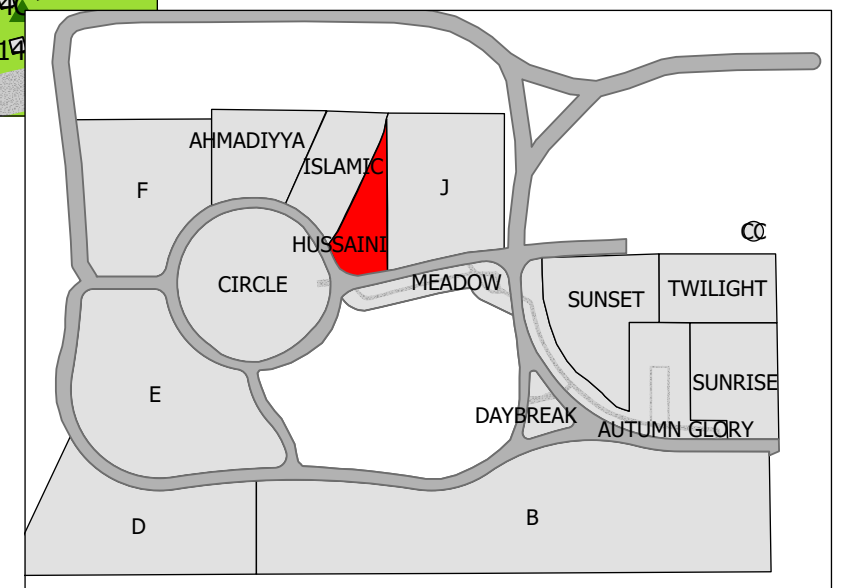

CARD 15

South Haven Cemetery - Hussaini

Legend

- Full Size (Upright) Plot
- Child Plot
- Grade Beam Asbuil
- Tree
- Road

Created: July 2009
Updated: November 2023
Data: City of Edmonton
Created by: Fire Rescue Services - Mapping Team

The City of Edmonton disclaims any liability for the use of this map. No reproduction of this map, in whole or in part, is permitted without express written consent of the City of Edmonton Fire Rescue Services.