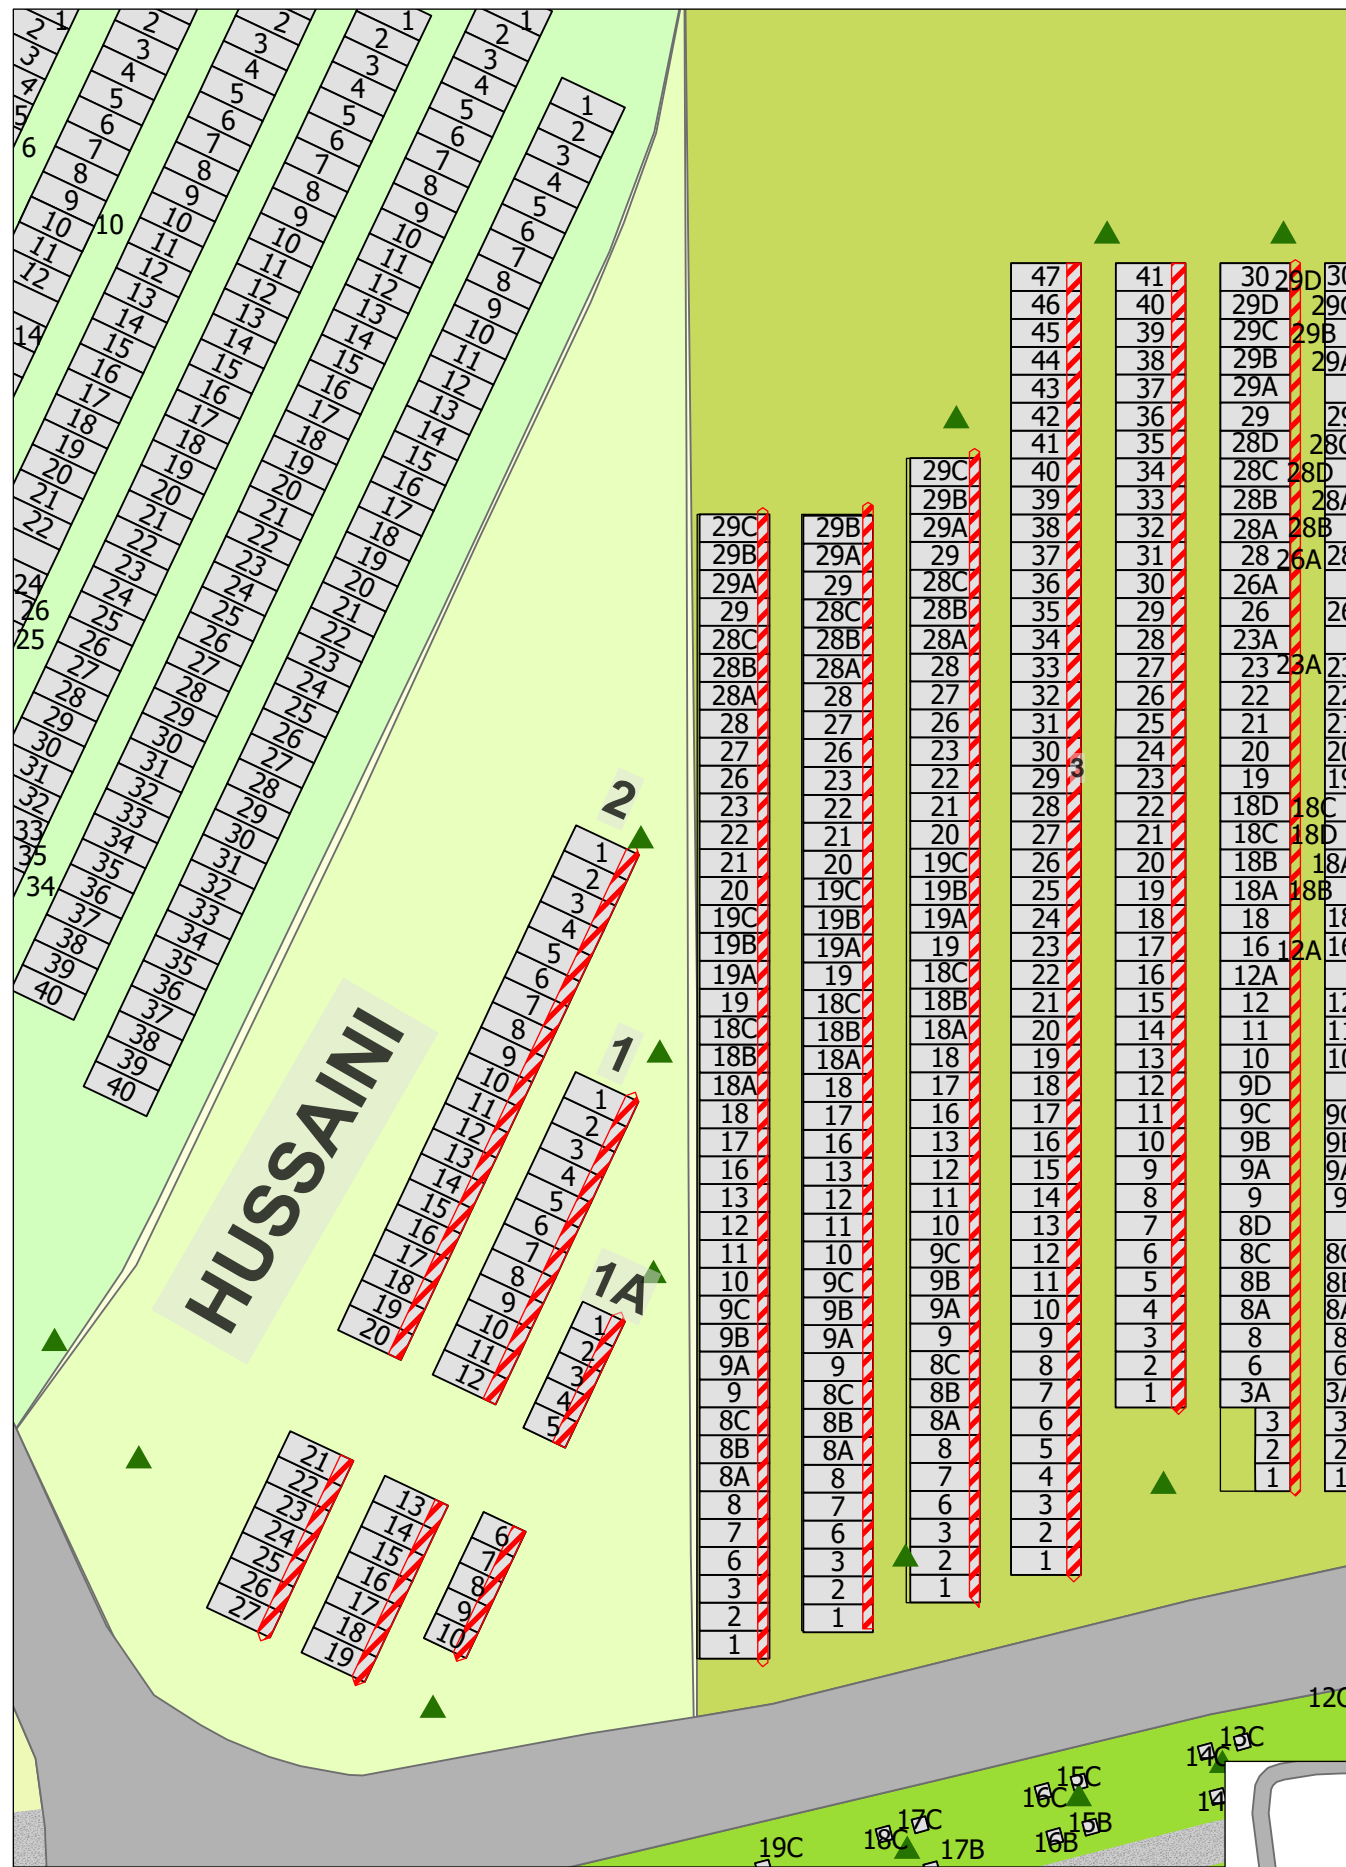

Legend

-  Full Size (Upright) Plot
-  Grade Beam Asbuilt
-  Tree
-  Road

CARD 15

South Haven Cemetery - Hussaini

Legend

-  Full Size (Upright) Plot
-  Child Plot
-  Grade Beam Asbuil
-  Tree
-  Road

Created: July 2009
 Updated: November 2023
 Data: City of Edmonton
 Created by: Fire Rescue Services - Mapping Team