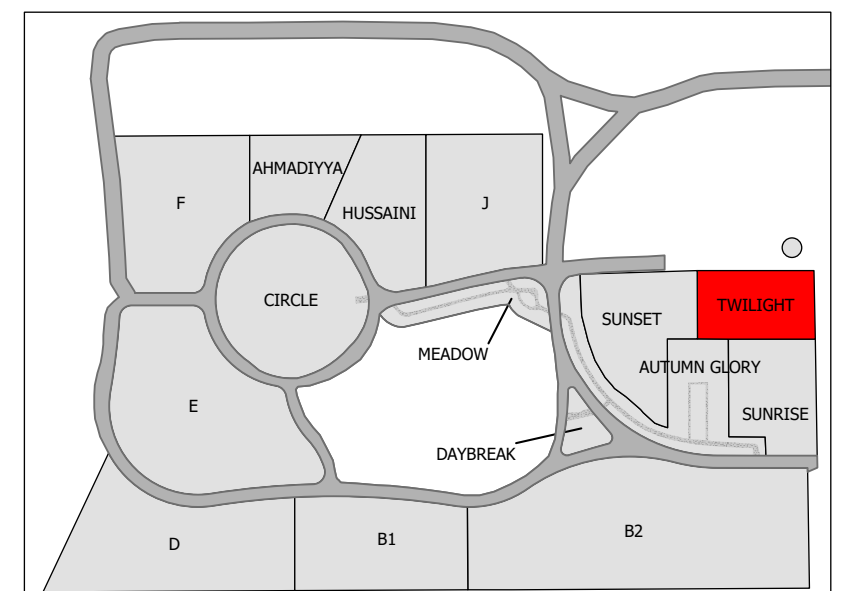

CARD 13

South Haven Cemetery - Twilight

Legend

▲ Tree

Created: July 2009
 Updated: May 2022
 Data: City of Edmonton
 Created by: Fire Rescue Services - Mapping Team

The City of Edmonton disclaims any liability for the use of this map. No reproduction of this map, in whole or in part, is permitted without express written consent of the City of Edmonton Fire Rescue Services.