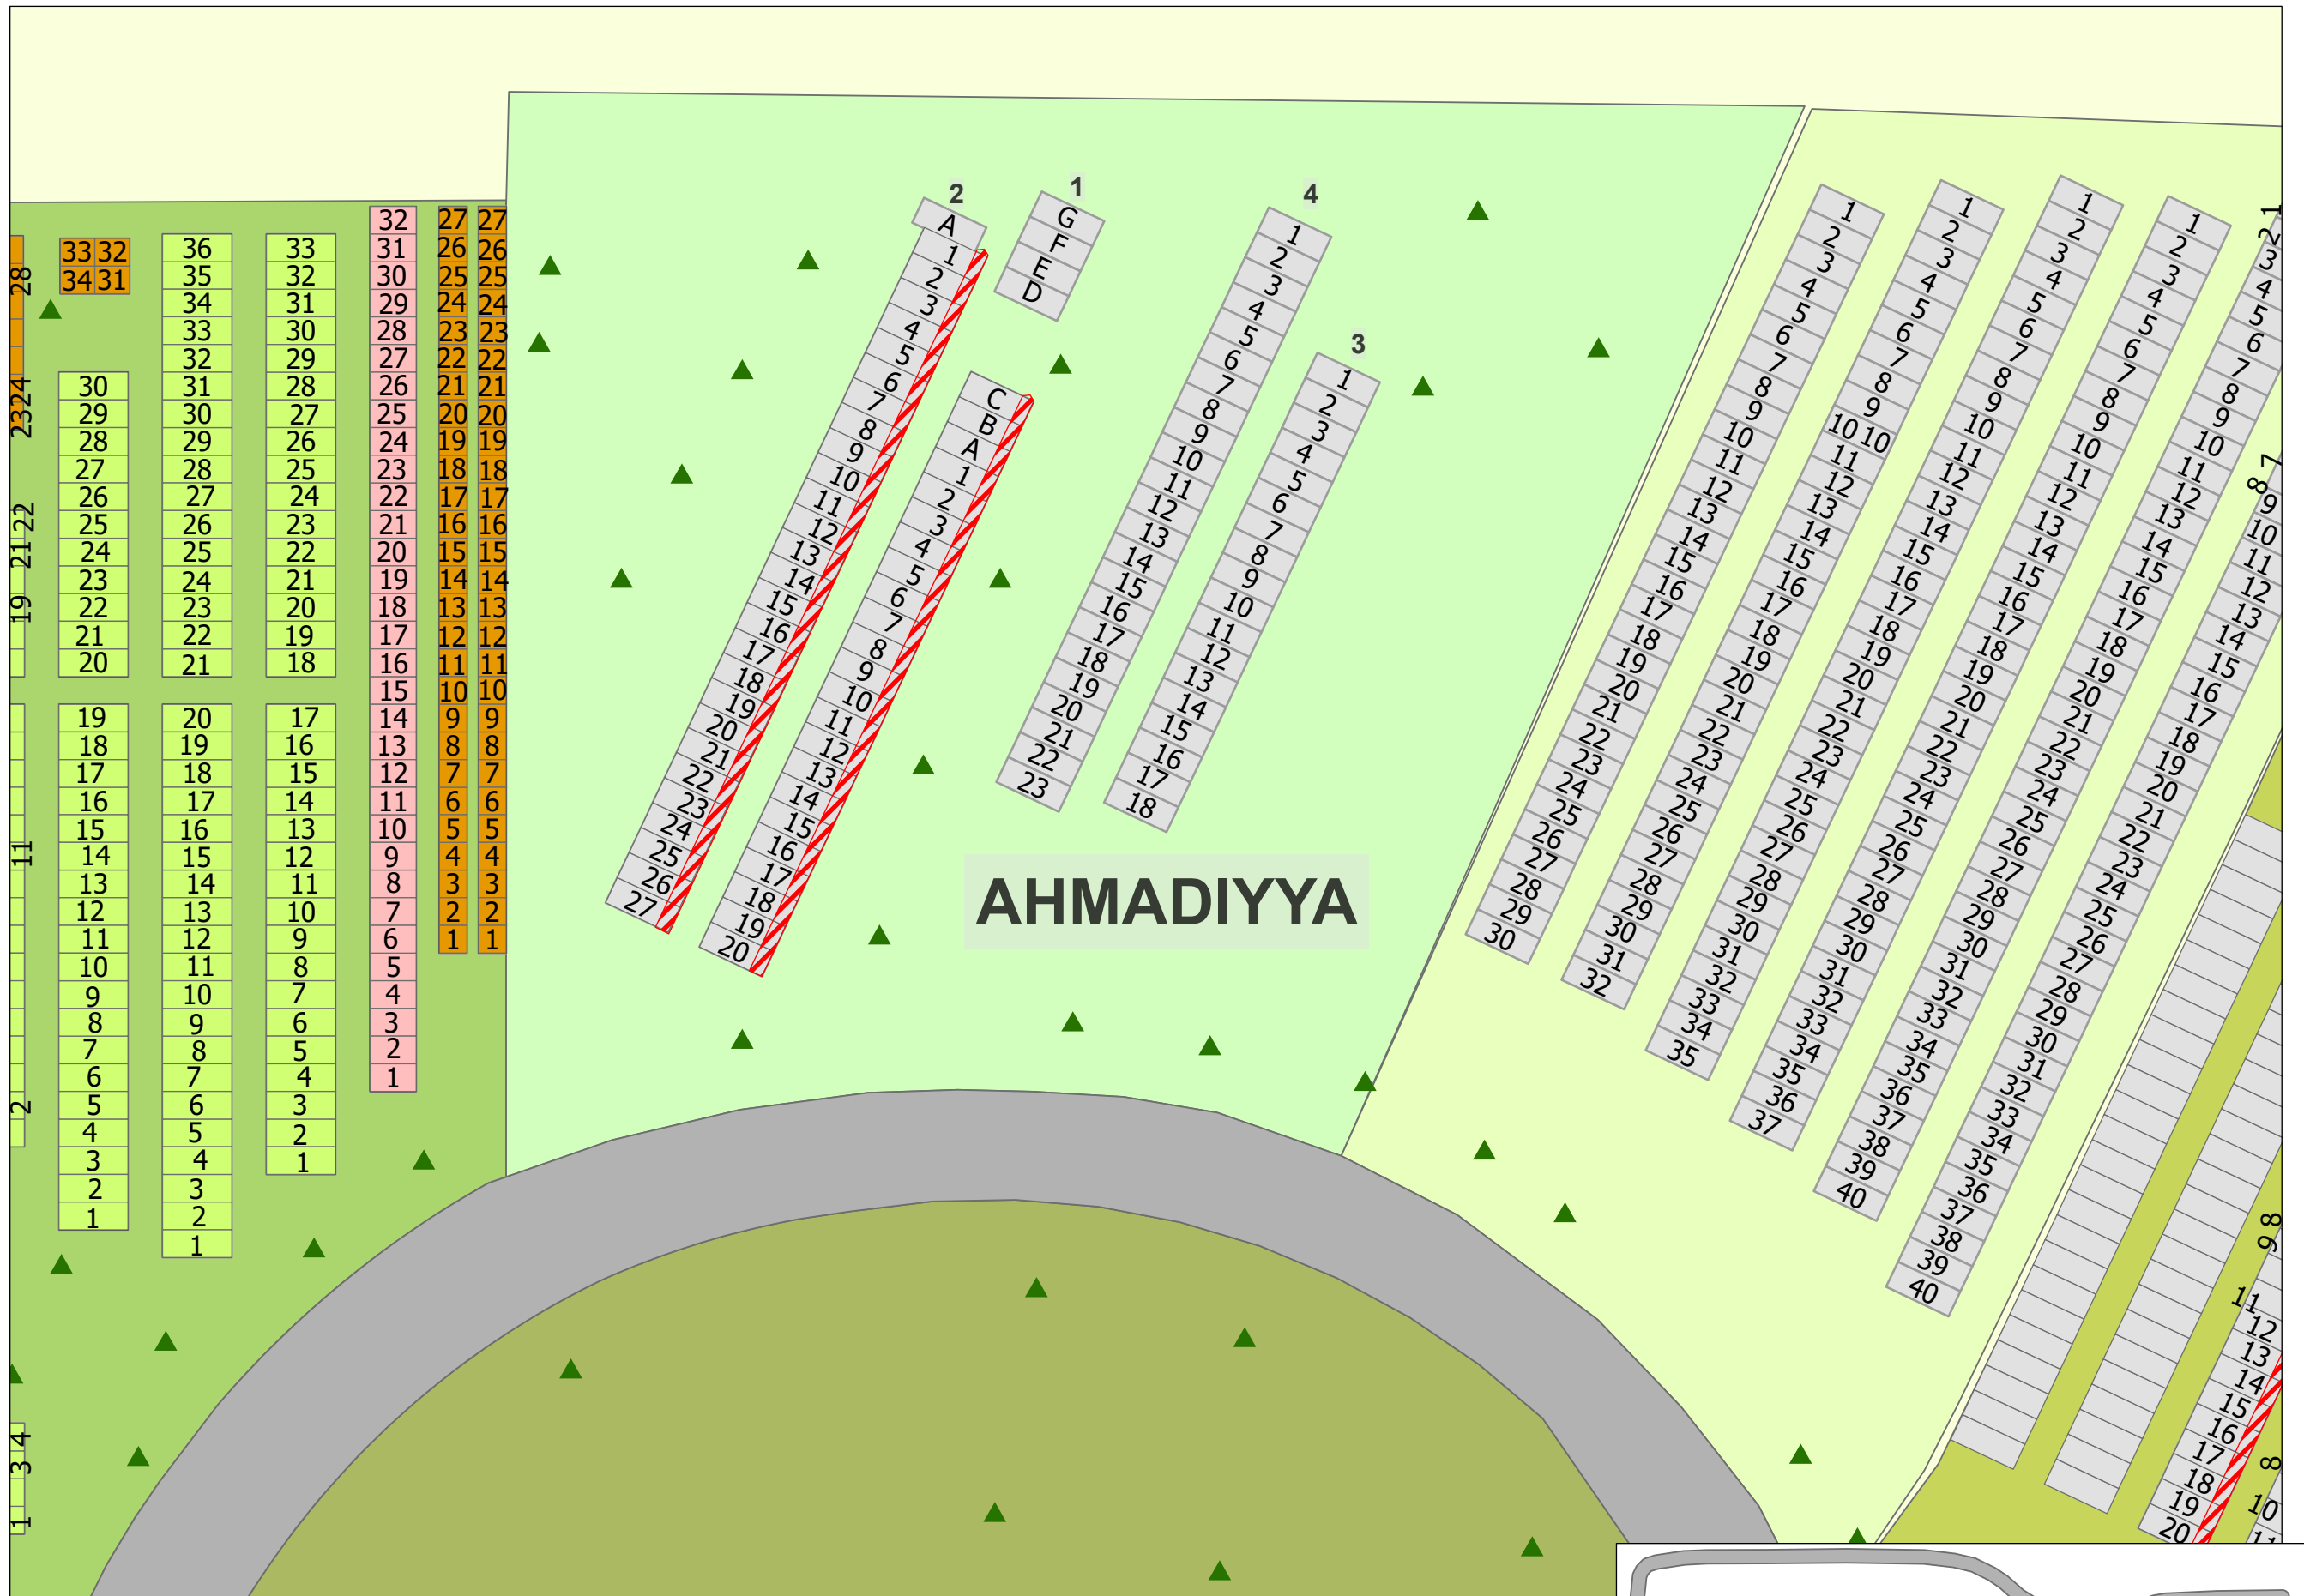

CARD 14

South Haven Cemetery - Ahmadiyya

Created: July 2009
Updated: November 2023
Data: City of Edmonton
Created by: Fire Rescue Services - Mapping Team

The City of Edmonton disclaims any liability for the use of this map. No reproduction of this map, in whole or in part, is permitted without express written consent of the City of Edmonton Fire Rescue Services.

Legend

- Full Size (Upright) Plot
- Grade Beam Asbuilt
- Tree
- Road