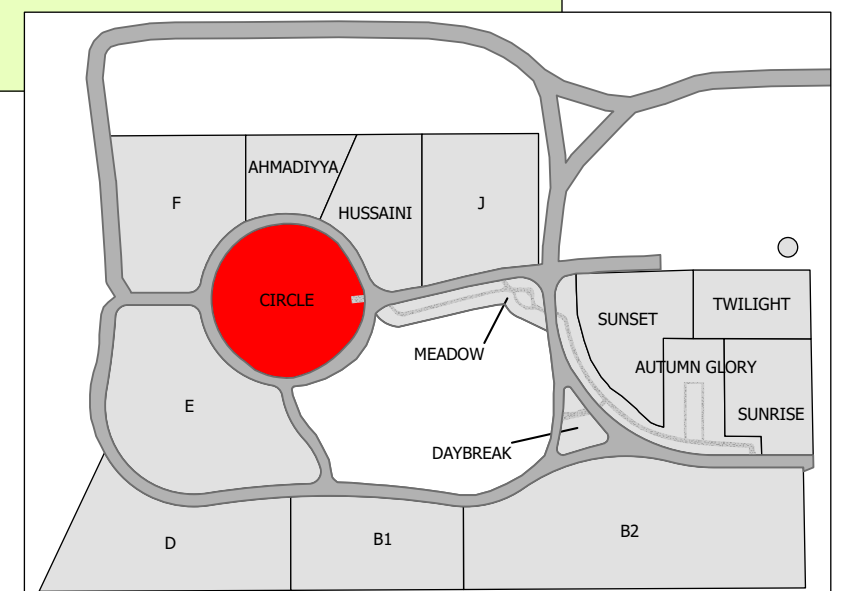

CARD 3

South Haven Cemetery - Sunset

Legend

- Full Size (Upright) Plot
- Walkway
- Grade Beam Asbuilt
- Road
- Tree

Created: July 2009
 Updated: May 2022
 Data: City of Edmonton
 Created by: Fire Rescue Services - Mapping Team

The City of Edmonton disclaims any liability for the use of this map. No reproduction of this map, in whole or in part, is permitted without express written consent of the City of Edmonton Fire Rescue Services.

CARD 4

South Haven Cemetery - Circle

Legend

- Niche
- Walkway
- Road

Created: July 2009
 Updated: May 2022
 Data: City of Edmonton
 Created by: Fire Rescue Services - Mapping Team

The City of Edmonton disclaims any liability for the use of this map. No reproduction of this map, in whole or in part, is permitted without express written consent of the City of Edmonton Fire Rescue Services.

CARD 6

South Haven Cemetery - Daybreak

The Point

Block 1 & 2

Block 4

Legend

-  Niche
-  Walkway
-  Tree
-  Bench
-  Road

Created: July 2009
Updated: May 2022
Data: City of Edmonton
Created by: Fire Rescue Services - Mapping Team