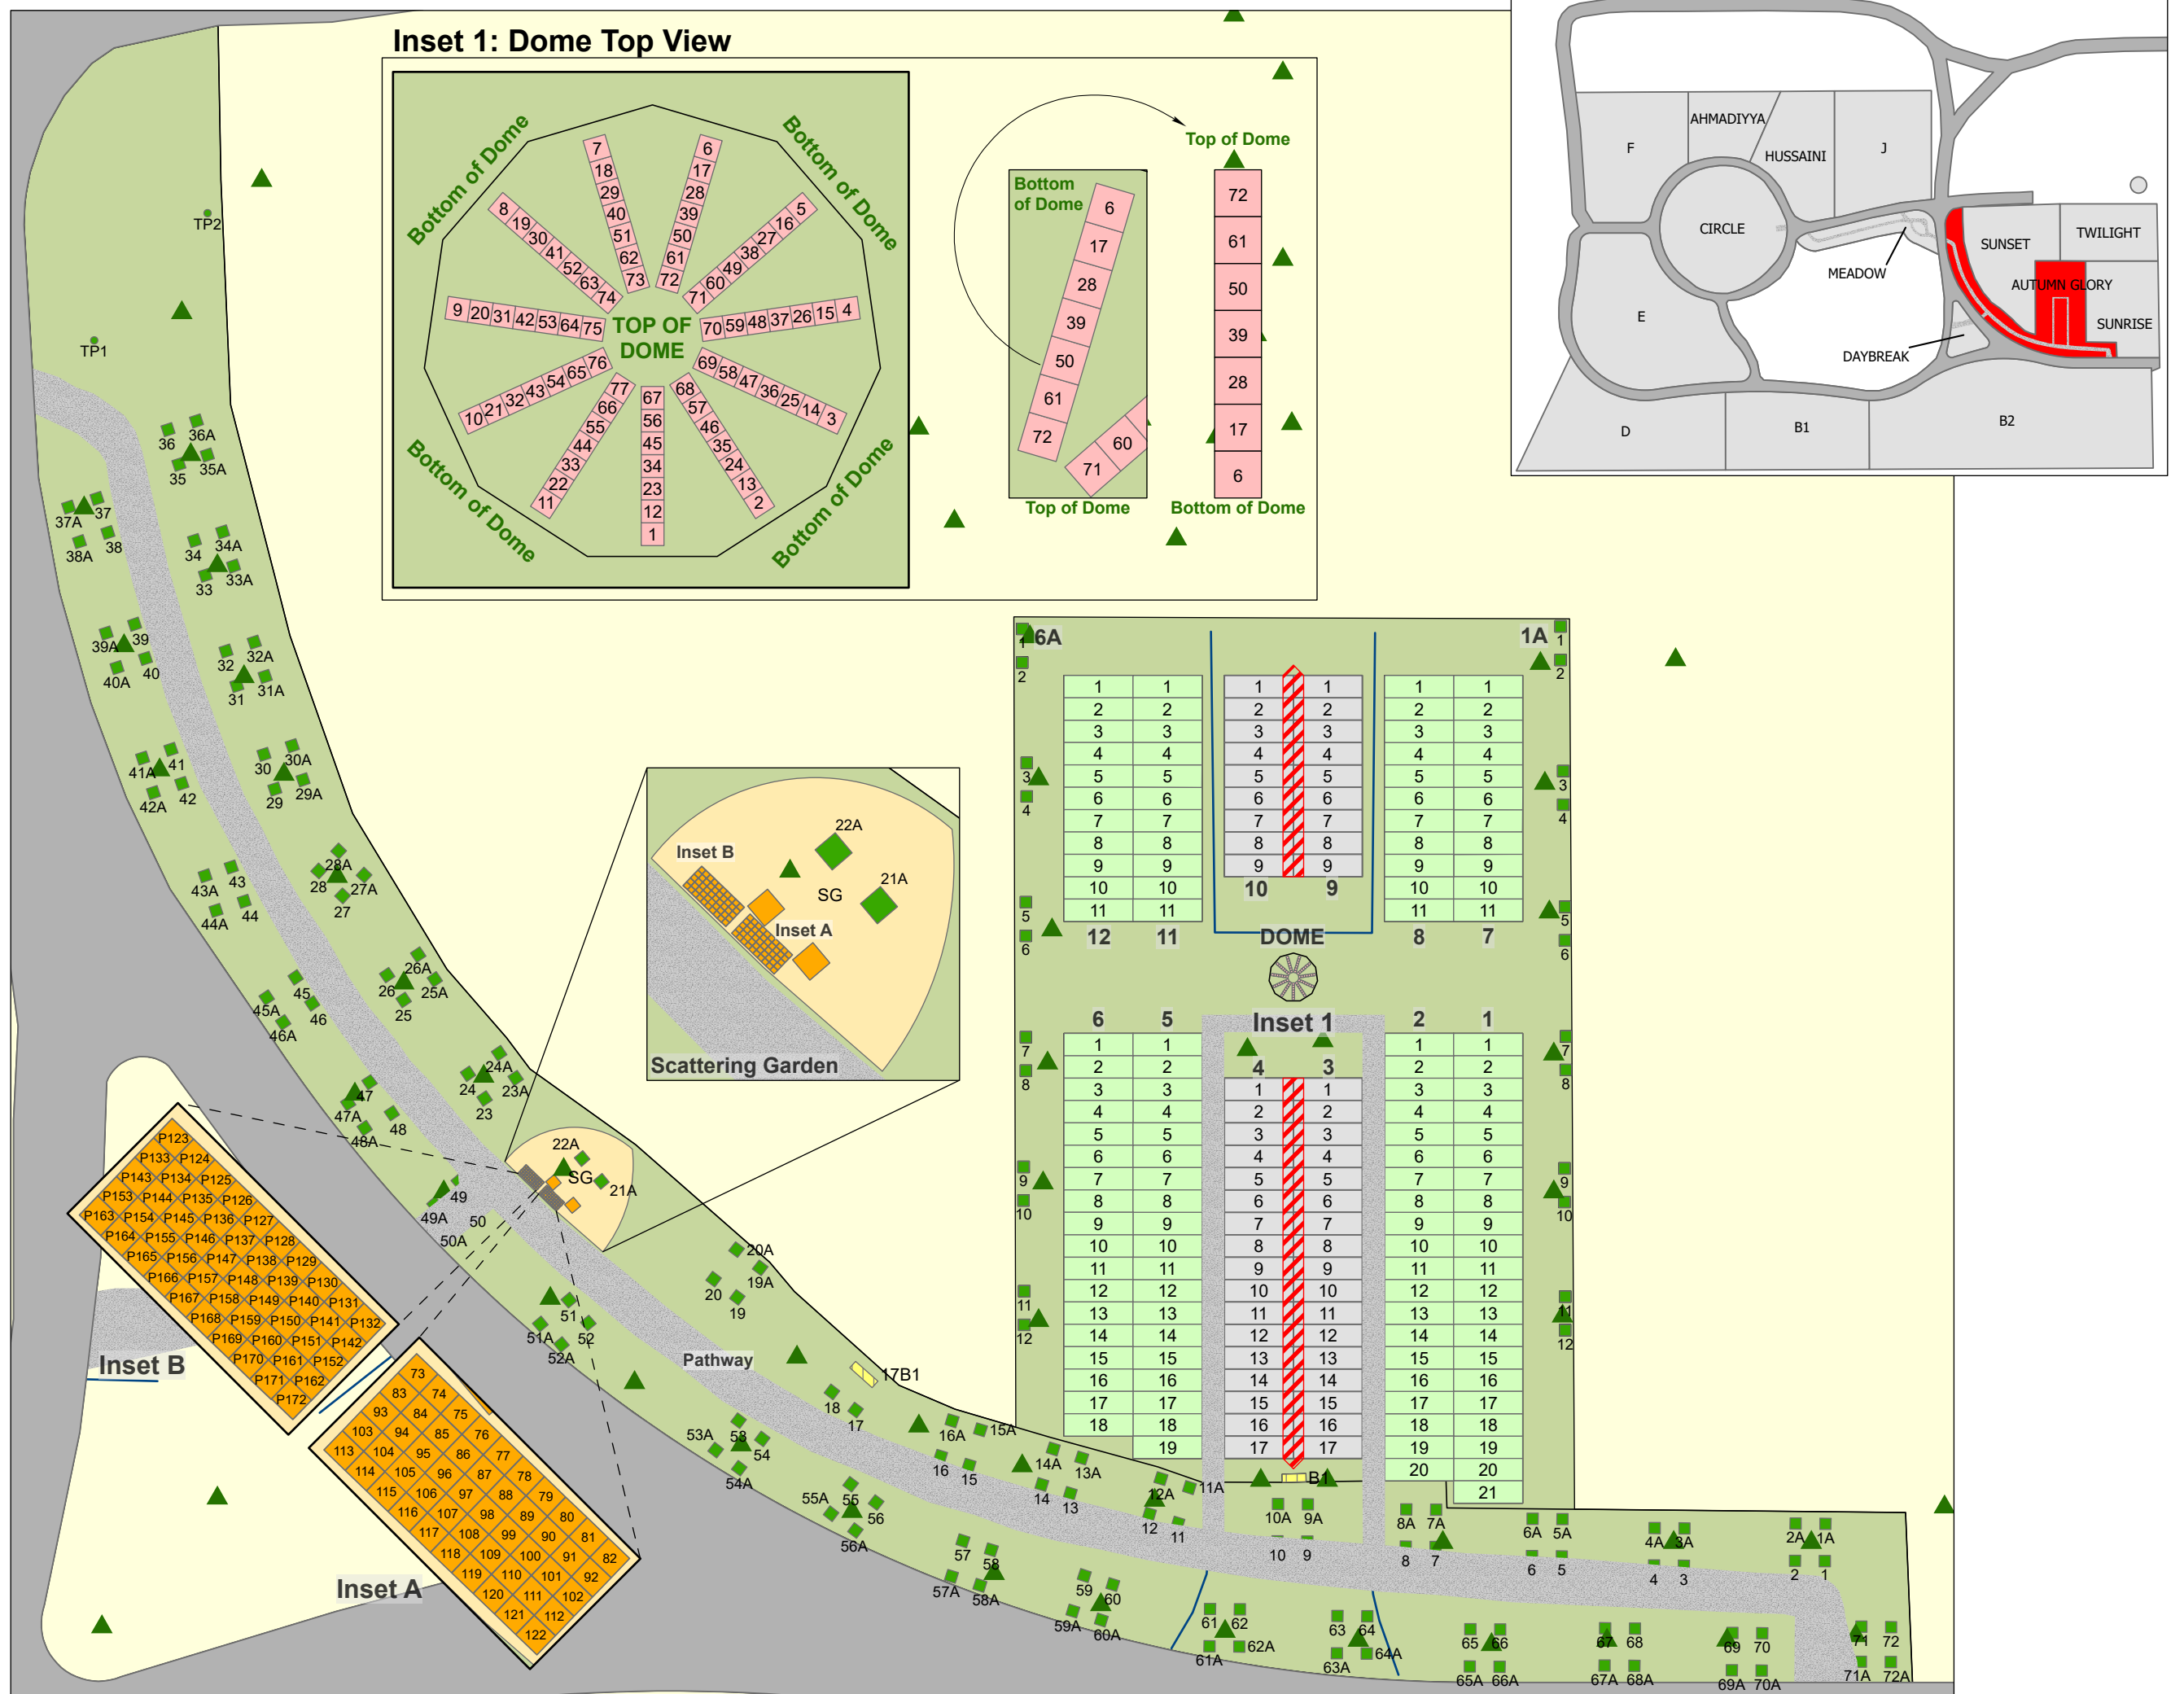

CARD 1

South Haven Cemetery - Autumn Glory

Created: July 2009
Updated: May 2022
Data: City of Edmonton
Created by: Fire Rescue Services - Mapping Team

The City of Edmonton disclaims any liability for the use of this map. No reproduction of this map, in whole or in part, is permitted without express written consent of the City of Edmonton Fire Rescue Services.

1. **Legend**
2. Full Size - Flat
   - Commemorative Plot
   - Grade Beam Asbuilt
   - Full Size - Upright
   - Garden Plot
   - Bench
   - Road
   - Tree
   - Niche