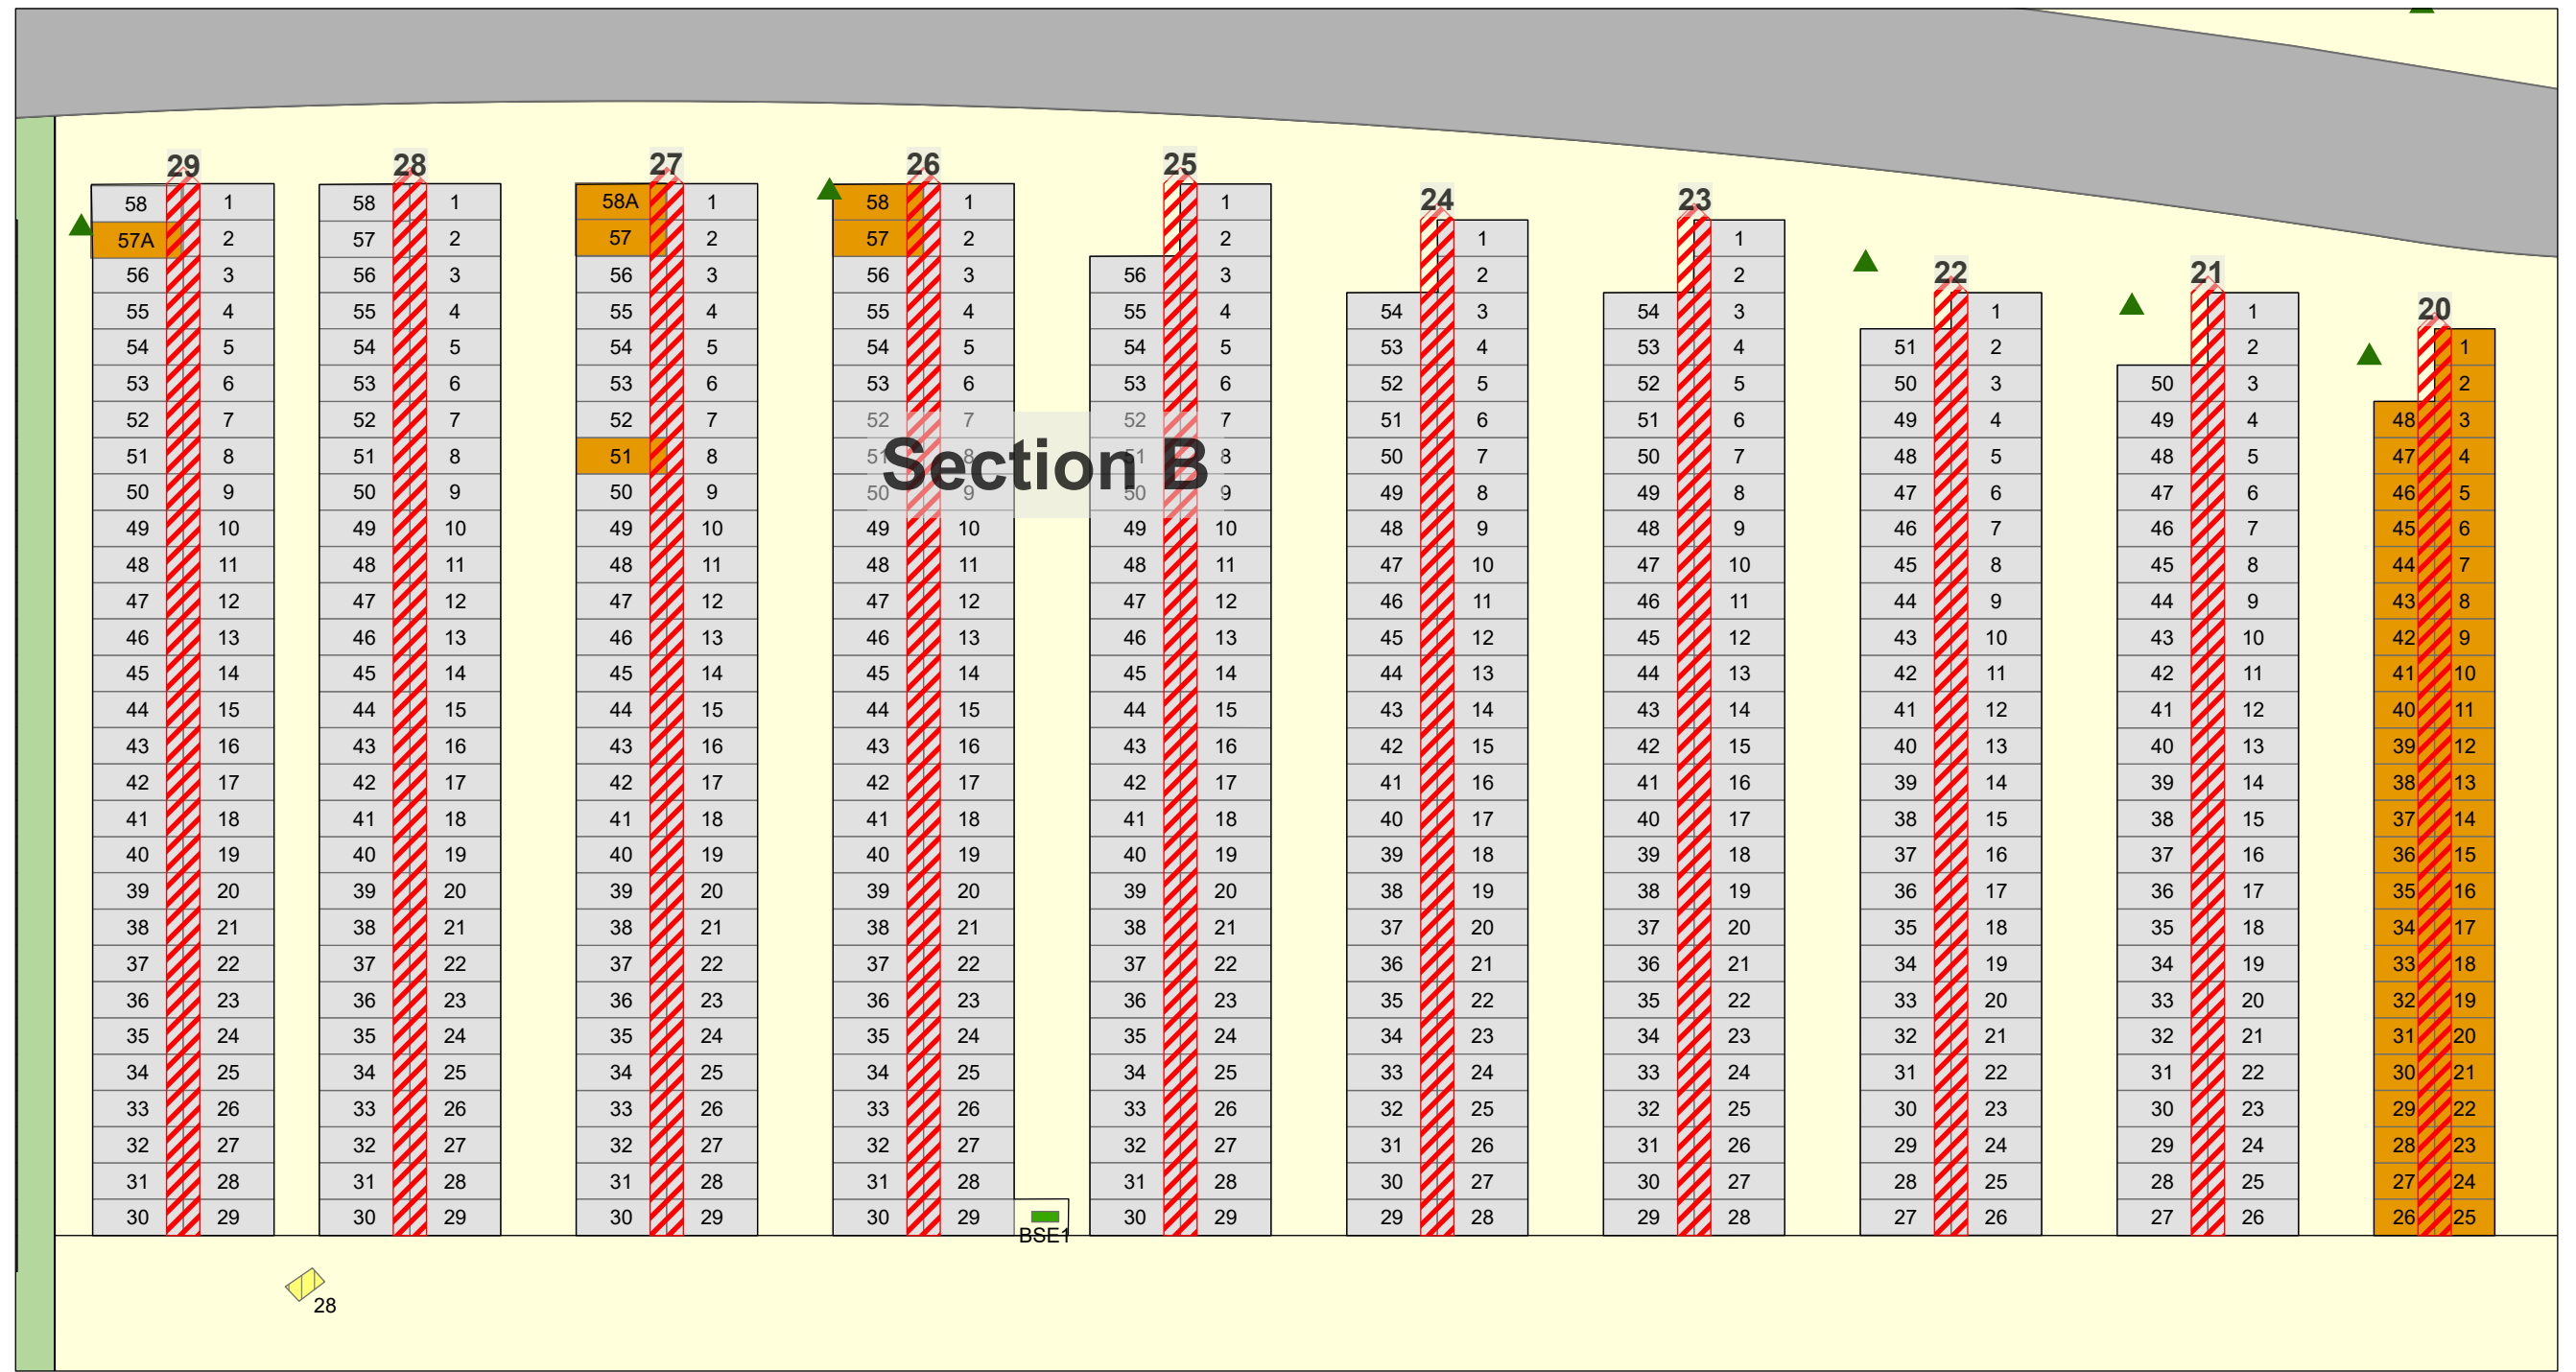

CARD 11

South Haven Cemetery - Section B Part 1

Legend

- Full Size - Upright
- Cremation Plot
- Bench
- Garden Plot
- Grade Beam Asbuilt
- Road
- Tree