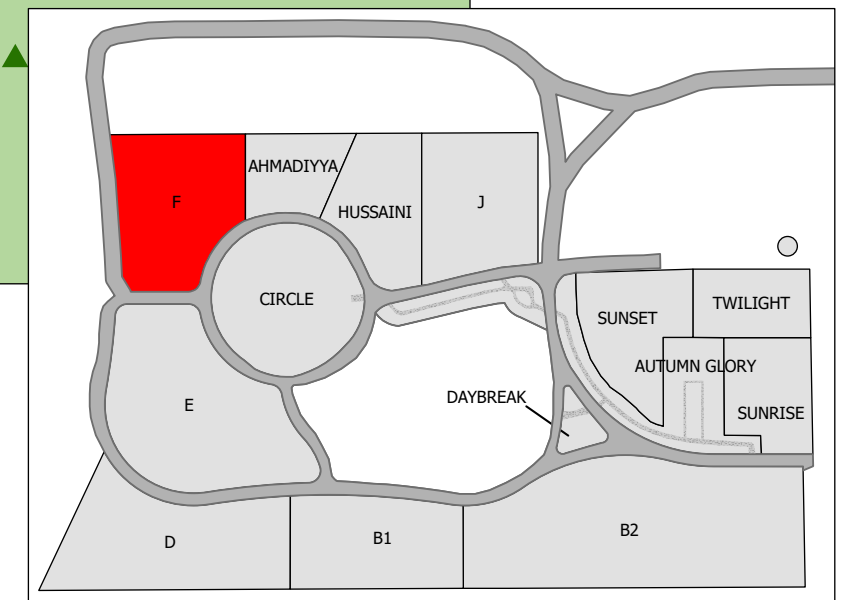

Legend

- Child Plot
- Flat Monument
- Cremation Plot
- Bench
- Garden Plot
- Road
- Tree

Cut Line

Cut Line

Cut Line

CARD 8

South Haven Cemetery - Section F

Section F

Legend

- Child Plot
- Flat Monument
- Cremation Plot
- Tree

Created: July 2009
 Updated: May 2022
 Data: City of Edmonton
 Created by: Fire Rescue Services - Mapping Team

The City of Edmonton disclaims any liability for the use of this map. No reproduction of this map, in whole or in part, is permitted without express written consent of the City of Edmonton Fire Rescue Services.