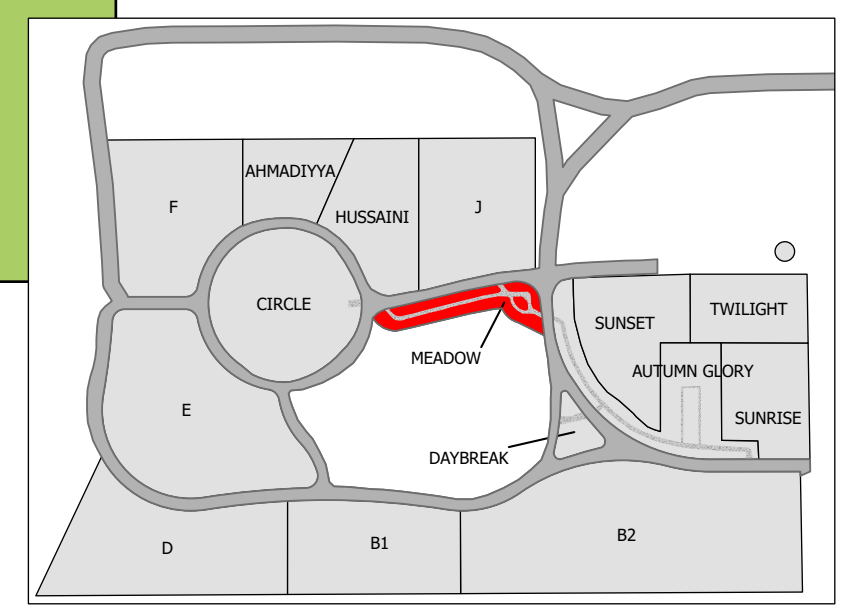

CARD 10

South Haven Cemetery - Meadow

Legend

-  Bench
-  Commemorative Plot
-  Walkway
-  Road
-  Tree

Created: July 2009
 Updated: May 2022
 Data: City of Edmonton
 Created by: Fire Rescue Services - Mapping Team