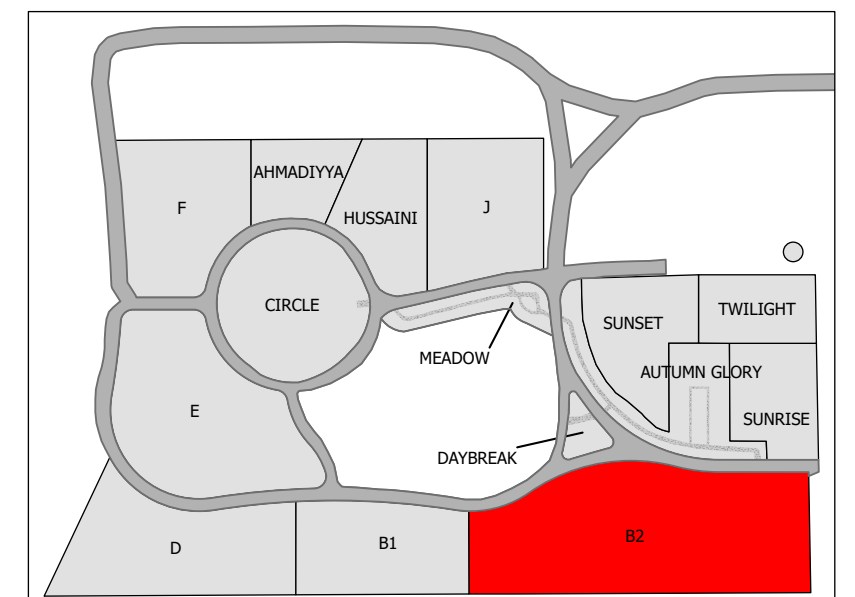

CARD 11

South Haven Cemetery - Section B Part 1

Legend

- Full Size - Upright
- Cremation Plot
- Bench
- Garden Plot
- Grade Beam Asbuilt
- Road
- Tree

Created: July 2009
 Updated: May 2022
 Data: City of Edmonton
 Created by: Fire Rescue Services - Mapping Team

CARD 12

South Haven Cemetery - Section B Part 2

Legend

- Full Size - Upright
- Cremation Plot
- Child Plot
- Garden Plot
- Bench
- Grade Beam Asbuilt
- Road
- Tree

Created: July 2009
 Updated: May 2022
 Data: City of Edmonton
 Created by: Fire Rescue Services - Mapping Team