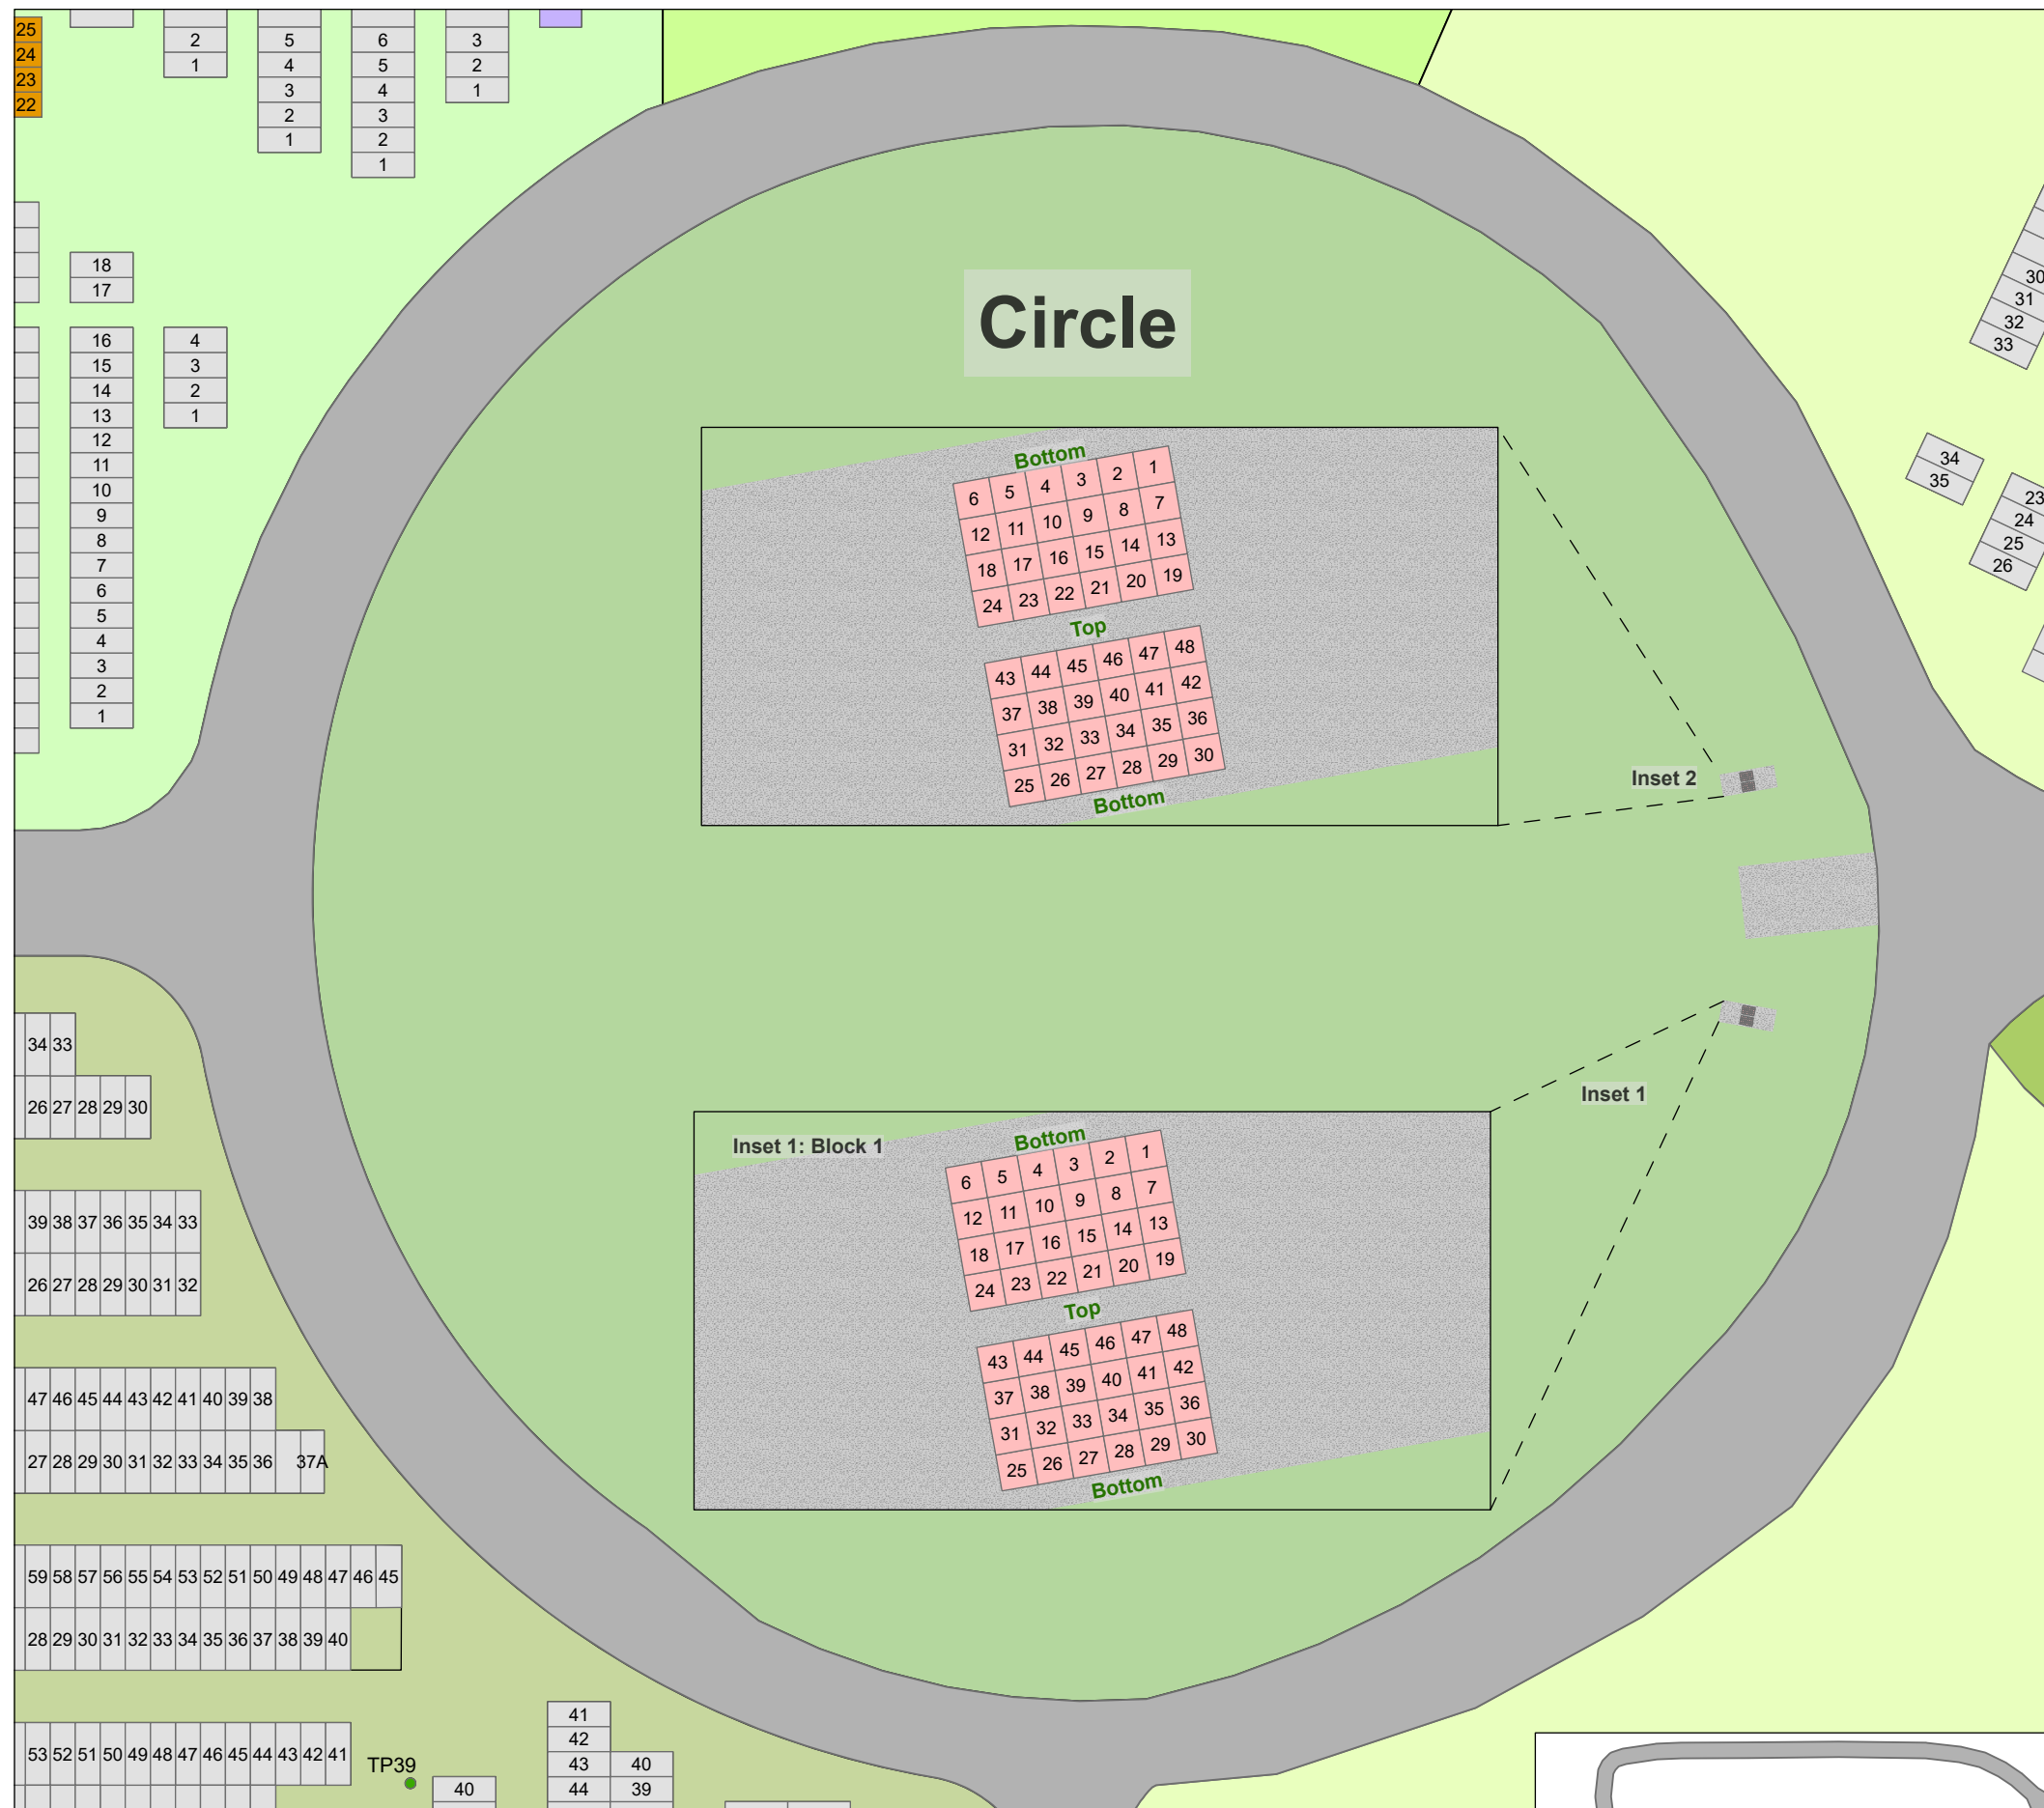

CARD 3

South Haven Cemetery - Sunset

Legend

- Full Size (Upright) Plot
- Walkway
- Grade Beam Asbuilt
- Road
- Tree

Created: July 2009
 Updated: May 2022
 Data: City of Edmonton
 Created by: Fire Rescue Services - Mapping Team

CARD 4

South Haven Cemetery - Circle

Legend

- Niche
- Walkway
- Road

Created: July 2009
 Updated: May 2022
 Data: City of Edmonton
 Created by: Fire Rescue Services - Mapping Team

The City of Edmonton disclaims any liability for the use of this map. No reproduction of this map, in whole or in part, is permitted without express written consent of the City of Edmonton Fire Rescue Services.

CARD 6

South Haven Cemetery - Daybreak

The Point

Block 1 & 2

Block 4

Legend

-  Niche
-  Walkway
-  Tree
-  Bench
-  Road

Created: July 2009
Updated: May 2022
Data: City of Edmonton
Created by: Fire Rescue Services - Mapping Team

Legend

- Child Plot
- Flat Monument
- Cremation Plot
- Bench
- Garden Plot
- Road
- Tree

Cut Line

Cut Line

Cut Line

CARD 8

South Haven Cemetery - Section F

Section F