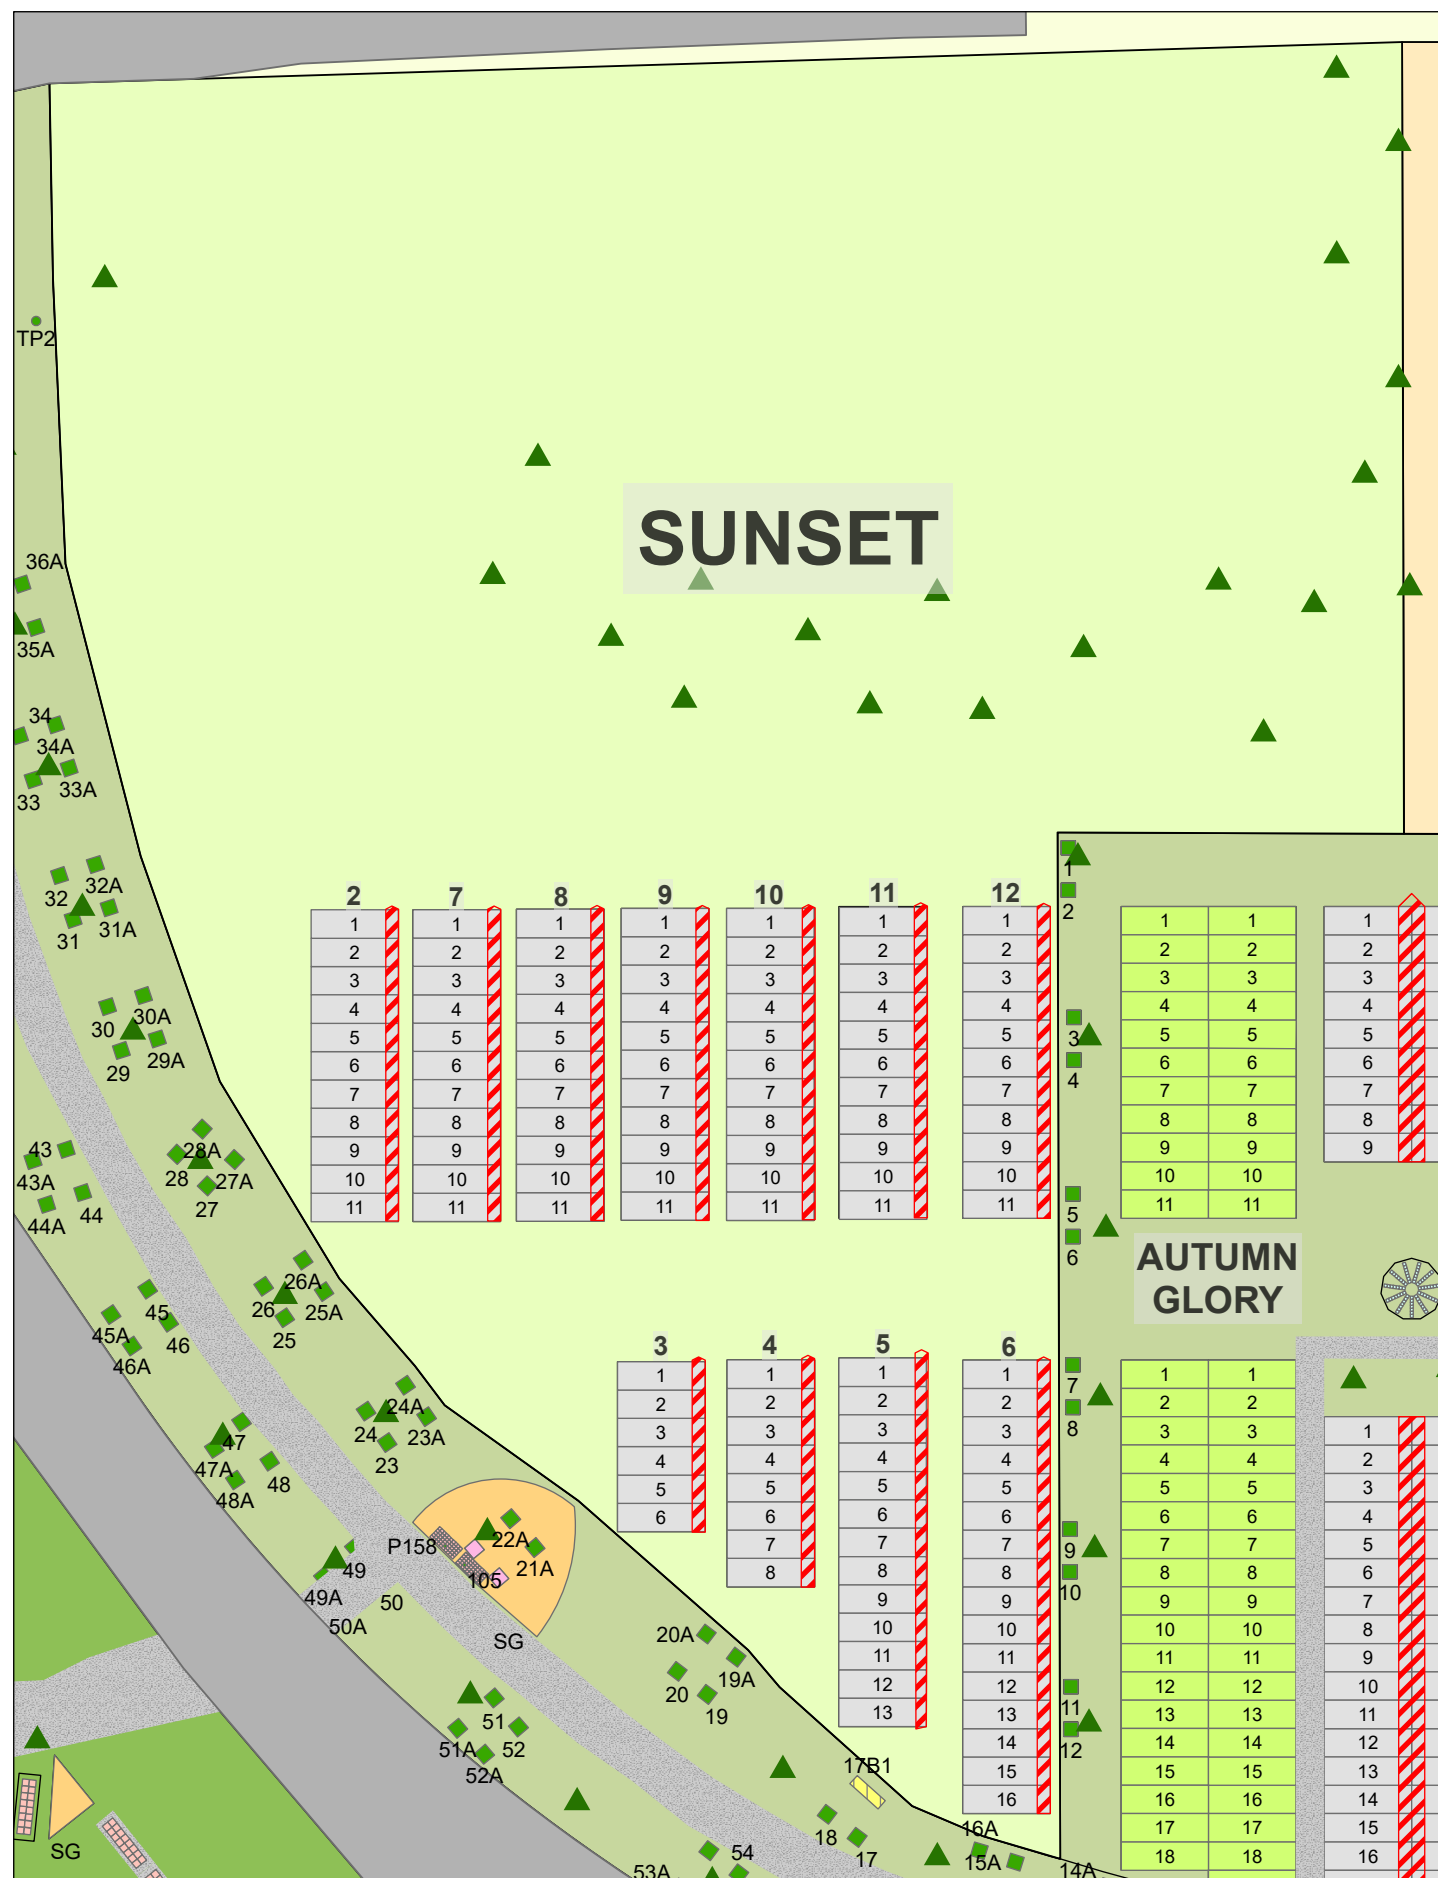

- Legend**
- Full Size - Flat
 - Commemorative Plot
 - Grade Beam Asbuilt
 - Full Size - Upright
 - Garden Plot
 - Bench
 - Road
 - Tree
 - Niche

CARD 2

South Haven Cemetery - Sunrise

Sunrise

Legend

-  Full Size (Upright) Plot
-  Grade Beam Asbuilt
-  Walkway
-  Road
-  Tree

CARD 3

South Haven Cemetery - Sunset

Legend

- Full Size (Upright) Plot
- Walkway
- Grade Beam Asbuilt
- Road
- Tree

Created: July 2009
 Updated: May 2022
 Data: City of Edmonton
 Created by: Fire Rescue Services - Mapping Team

CARD 6

South Haven Cemetery - Daybreak

The Point

Block 1 & 2

Block 4

Legend

-  Niche
-  Walkway
-  Tree
-  Bench
-  Road

Created: July 2009
Updated: May 2022
Data: City of Edmonton
Created by: Fire Rescue Services - Mapping Team

Legend

- Child Plot
- Flat Monument
- Cremation Plot
- Bench
- Garden Plot
- Road
- Tree

Cut Line

Cut Line

Cut Line

CARD 8

South Haven Cemetery - Section F

Section F