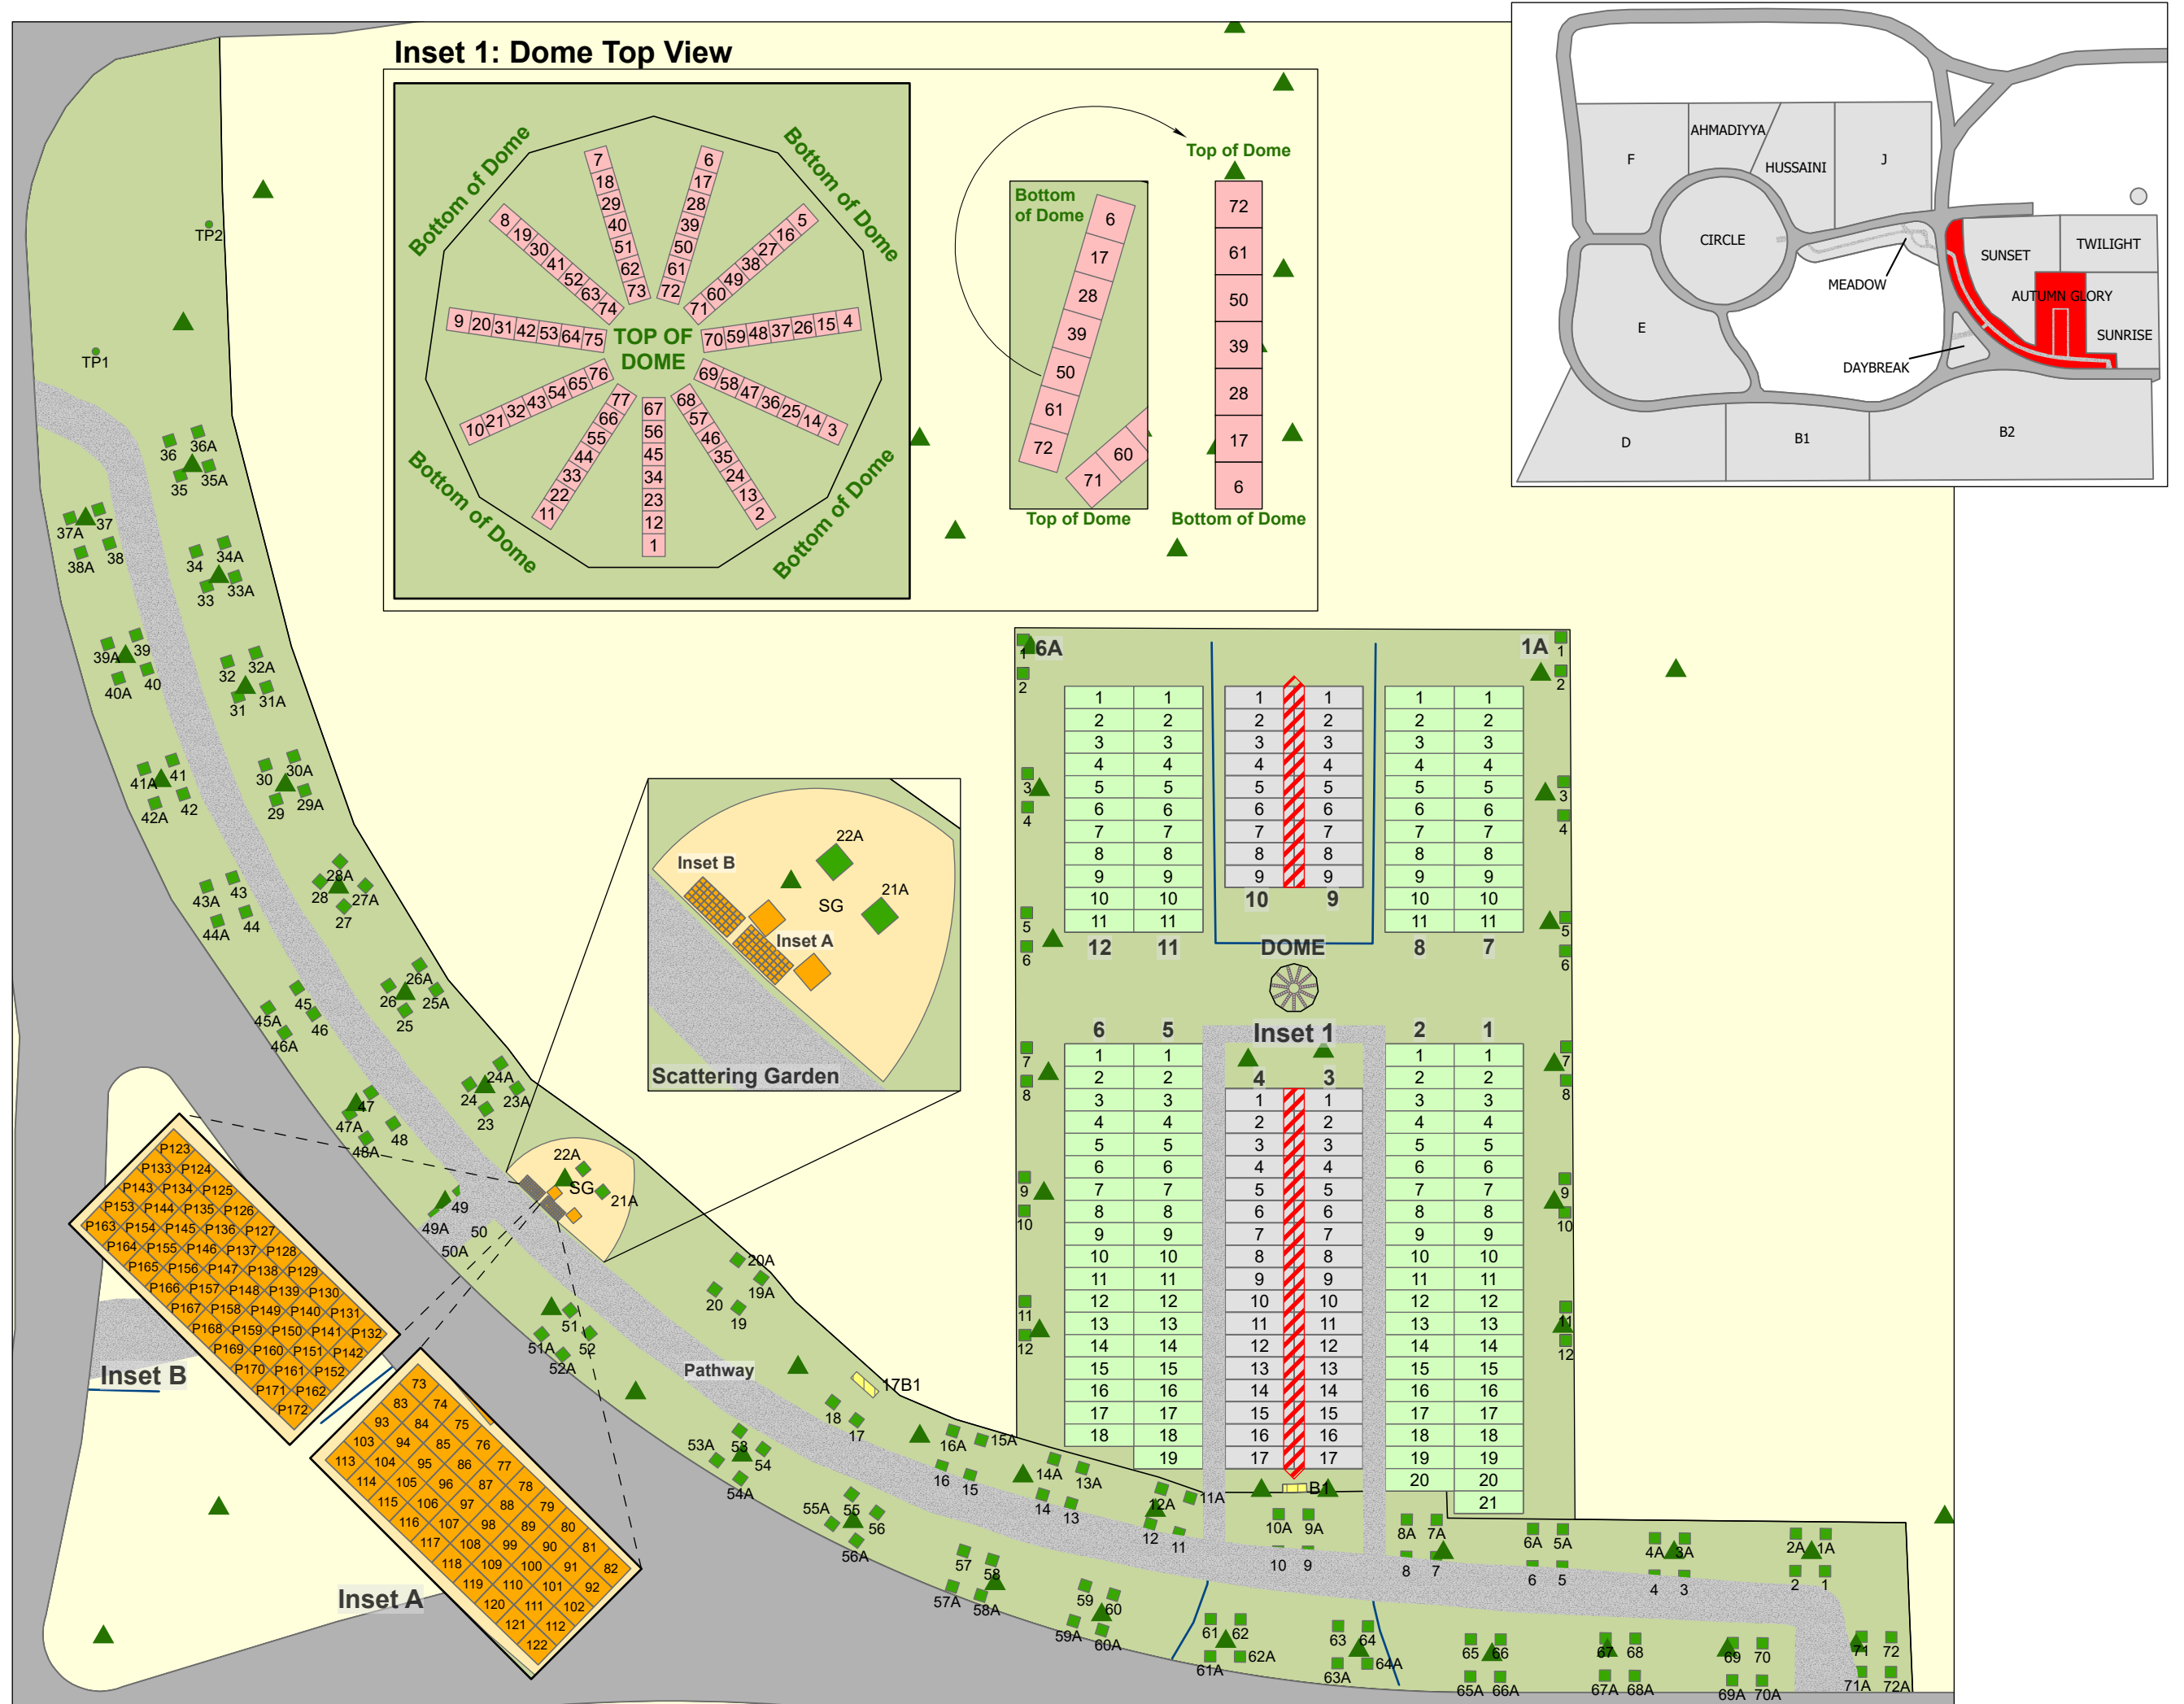

CARD 1

South Haven Cemetery - Autumn Glory

Created: July 2009
Updated: May 2022
Data: City of Edmonton
Created by: Fire Rescue Services - Mapping Team

The City of Edmonton disclaims any liability for the use of this map. No reproduction of this map, in whole or in part, is permitted without express written consent of the City of Edmonton Fire Rescue Services.

1. **Legend**
2. Full Size - Flat
   - Full Size - Upright
   - Commemorative Plot
   - Garden Plot
   - Road
   - Grade Beam Asbuilt
   - Bench
   - Tree