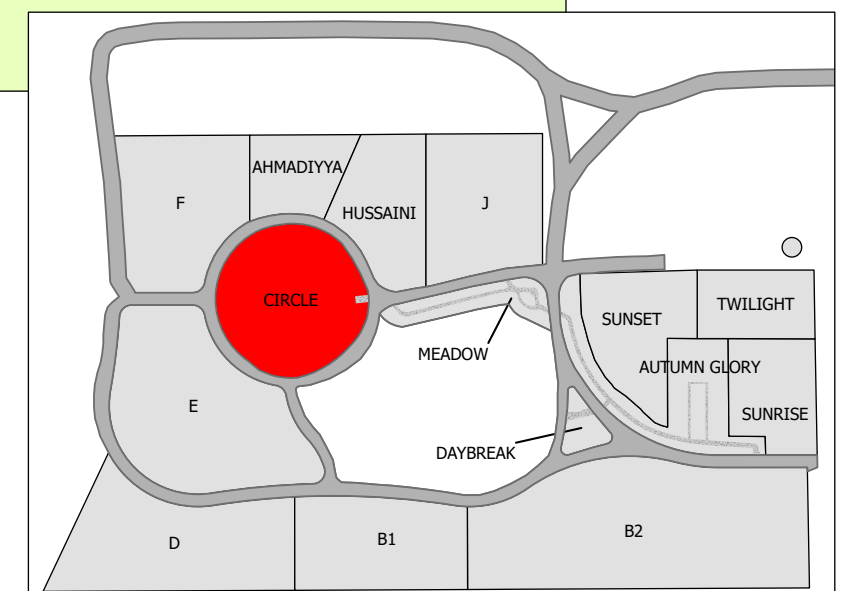

CARD 3

South Haven Cemetery - Sunset

Legend

-  Full Size (Upright) Plot
-  Walkway
-  Grade Beam Asbuilt
-  Road
-  Tree

Created: July 2009
 Updated: May 2022
 Data: City of Edmonton
 Created by: Fire Rescue Services - Mapping Team

The City of Edmonton disclaims any liability for the use of this map. No reproduction of this map, in whole or in part, is permitted without express written consent of the City of Edmonton Fire Rescue Services.

CARD 4

South Haven Cemetery - Circle

Legend

- Niche
- Walkway
- Road

Created: July 2009
 Updated: May 2022
 Data: City of Edmonton
 Created by: Fire Rescue Services - Mapping Team

The City of Edmonton disclaims any liability for the use of this map. No reproduction of this map, in whole or in part, is permitted without express written consent of the City of Edmonton Fire Rescue Services.

CARD 5

South Haven Cemetery - Section D

Legend

- Child Plot
- Upright Monument
- Road
- Bench
- Grade Beam Asbuilt
- Tree

Created: July 2009
 Updated: May 2022
 Data: City of Edmonton
 Created by: Fire Rescue Services - Mapping Team