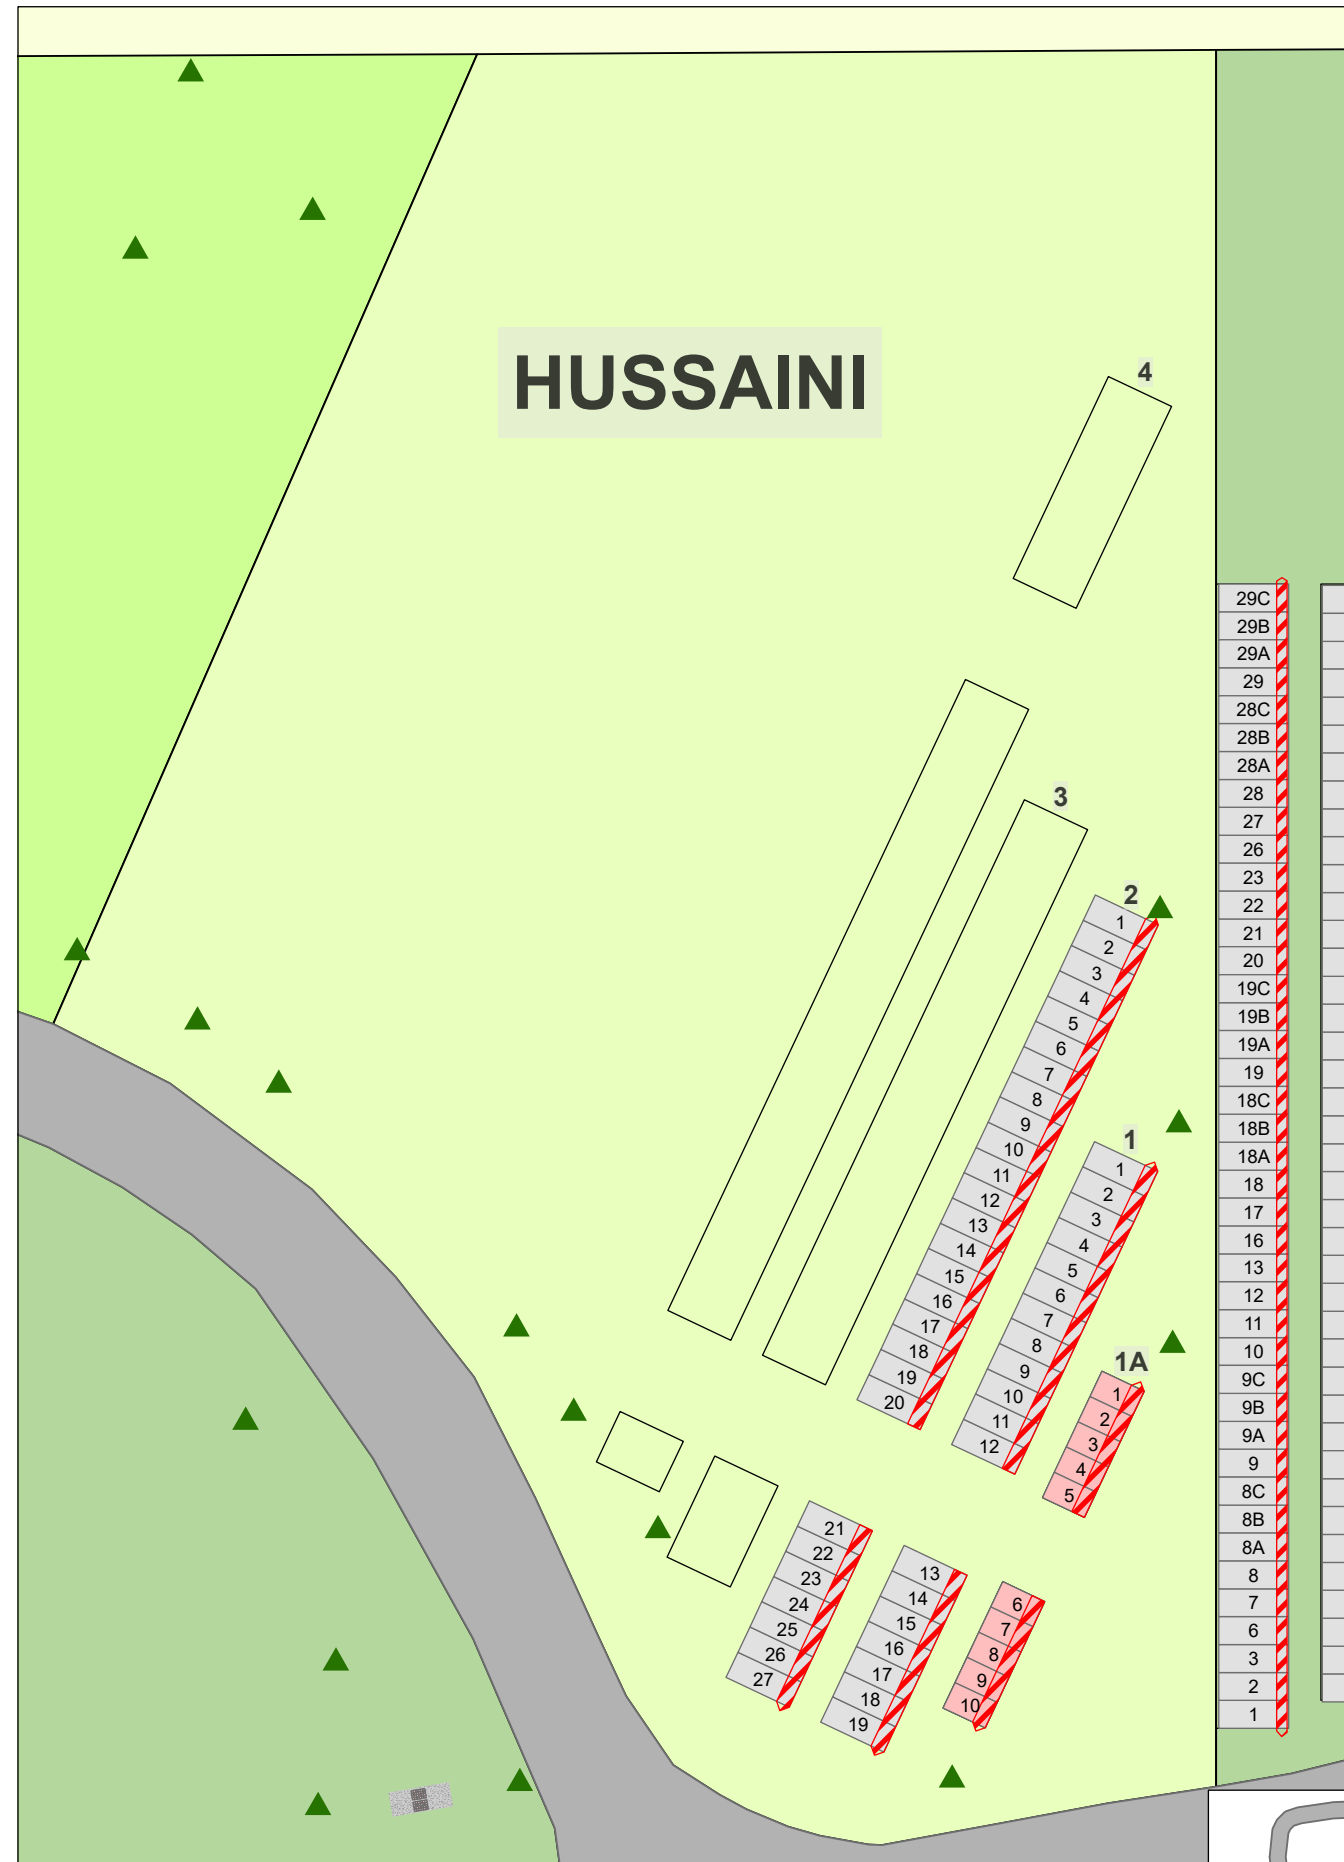

CARD 15

South Haven Cemetery - Hussaini

Legend

- Full Size (Upright) Plot
- Child Plot
- Grade Beam Asbuilt
- Tree
- Road

Created: July 2009
Updated: May 2022
Data: City of Edmonton
Created by: Fire Rescue Services - Mapping Team

The City of Edmonton disclaims any liability for the use of this map. No reproduction of this map, in whole or in part, is permitted without express written consent of the City of Edmonton Fire Rescue Services.