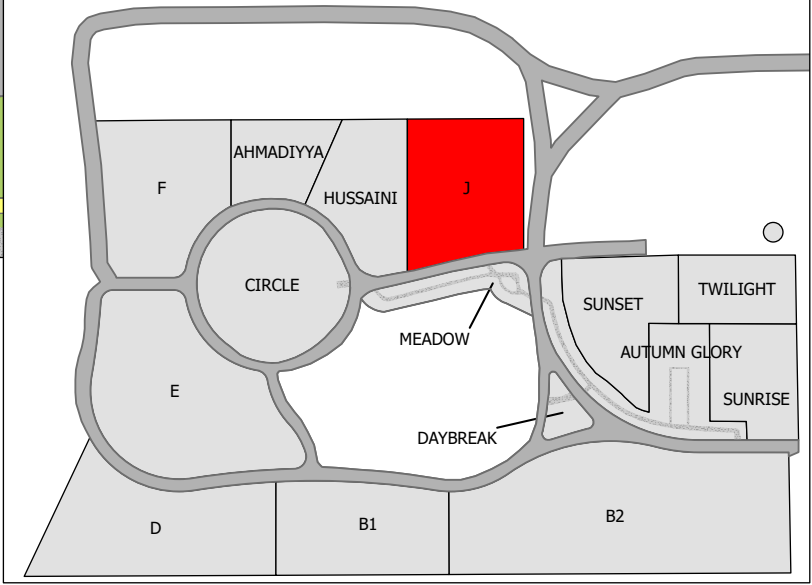

CARD 9

South Haven Cemetery - Section J

Section J

Legend

- Upright Monument
- Grade Beam Asbuilt
- Cremation Plot
- Road
- Tree
- Pathway

Created: July 2009
Updated: May 2022
Data: City of Edmonton
Created by: Fire Rescue Services - Mapping Team

The City of Edmonton disclaims any liability for the use of this map. No reproduction of this map, in whole or in part, is permitted without express written consent of the City of Edmonton Fire Rescue Services.