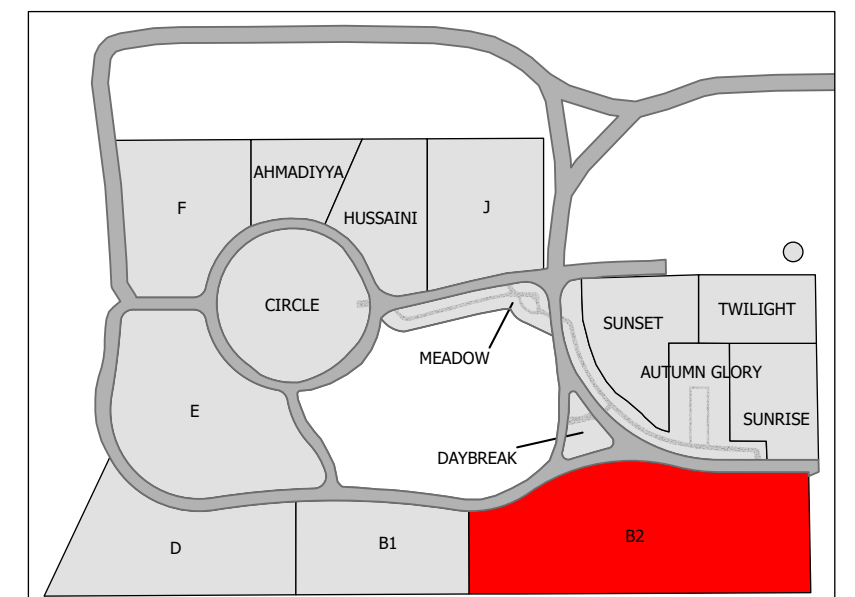

CARD 11

South Haven Cemetery - Section B Part 1

Legend

- Full Size - Upright
- Grade Beam Asbuilt
- Cremation Plot
- Road
- Bench
- Garden Plot
- Tree

Created: July 2009
 Updated: May 2022
 Data: City of Edmonton
 Created by: Fire Rescue Services - Mapping Team

CARD 12

South Haven Cemetery - Section B Part 2

Legend

-  Full Size - Upright
-  Cremation Plot
-  Child Plot
-  Garden Plot
-  Bench
-  Grade Beam Asbuilt
-  Road
-  Tree

Created: July 2009
 Updated: May 2022
 Data: City of Edmonton
 Created by: Fire Rescue Services - Mapping Team