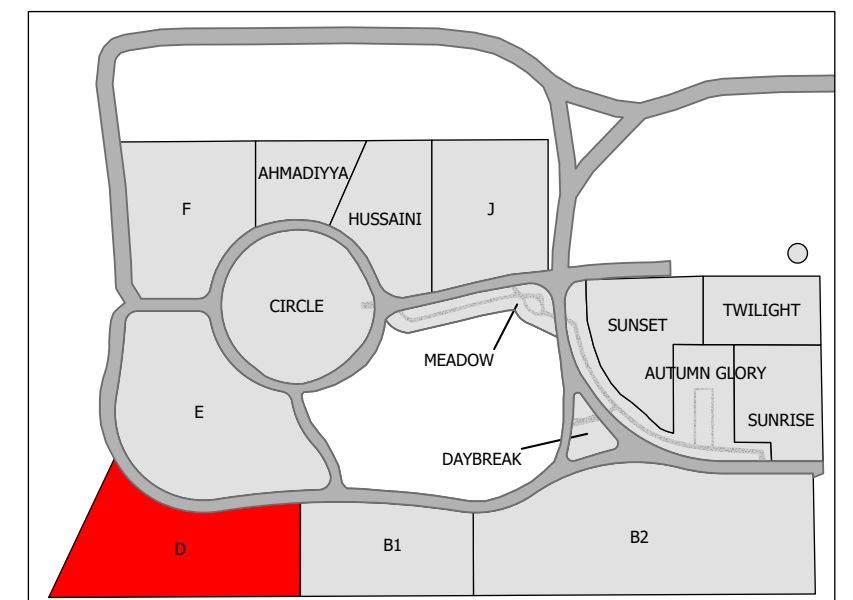

CARD 4

South Haven Cemetery - Circle

Legend

- Niche
- Walkway
- Road

Created: July 2009
 Updated: May 2022
 Data: City of Edmonton
 Created by: Fire Rescue Services - Mapping Team

The City of Edmonton disclaims any liability for the use of this map. No reproduction of this map, in whole or in part, is permitted without express written consent of the City of Edmonton Fire Rescue Services.

CARD 5

South Haven Cemetery - Section D

Legend

- Child Plot
- Upright Monument
- Road
- Bench
- Grade Beam Asbuilt
- Tree

Created: July 2009
 Updated: May 2022
 Data: City of Edmonton
 Created by: Fire Rescue Services - Mapping Team