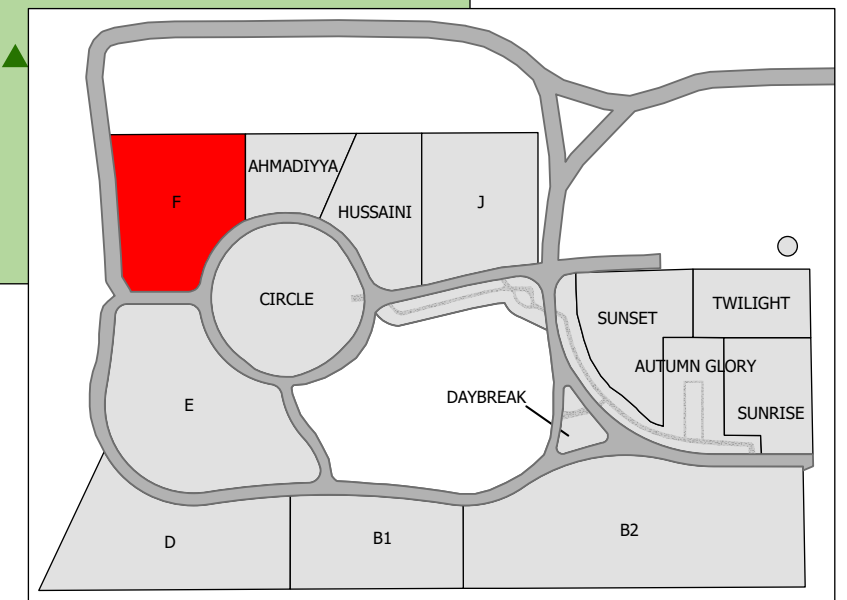

Legend

- Child Plot
- Flat Monument
- Cremation Plot
- Bench
- Garden Plot
- Road
- Tree

CARD 8

South Haven Cemetery - Section F

Section F

Legend

- Child Plot
- Flat Monument
- Cremation Plot
- Tree

Created: July 2009
 Updated: May 2022
 Data: City of Edmonton
 Created by: Fire Rescue Services - Mapping Team