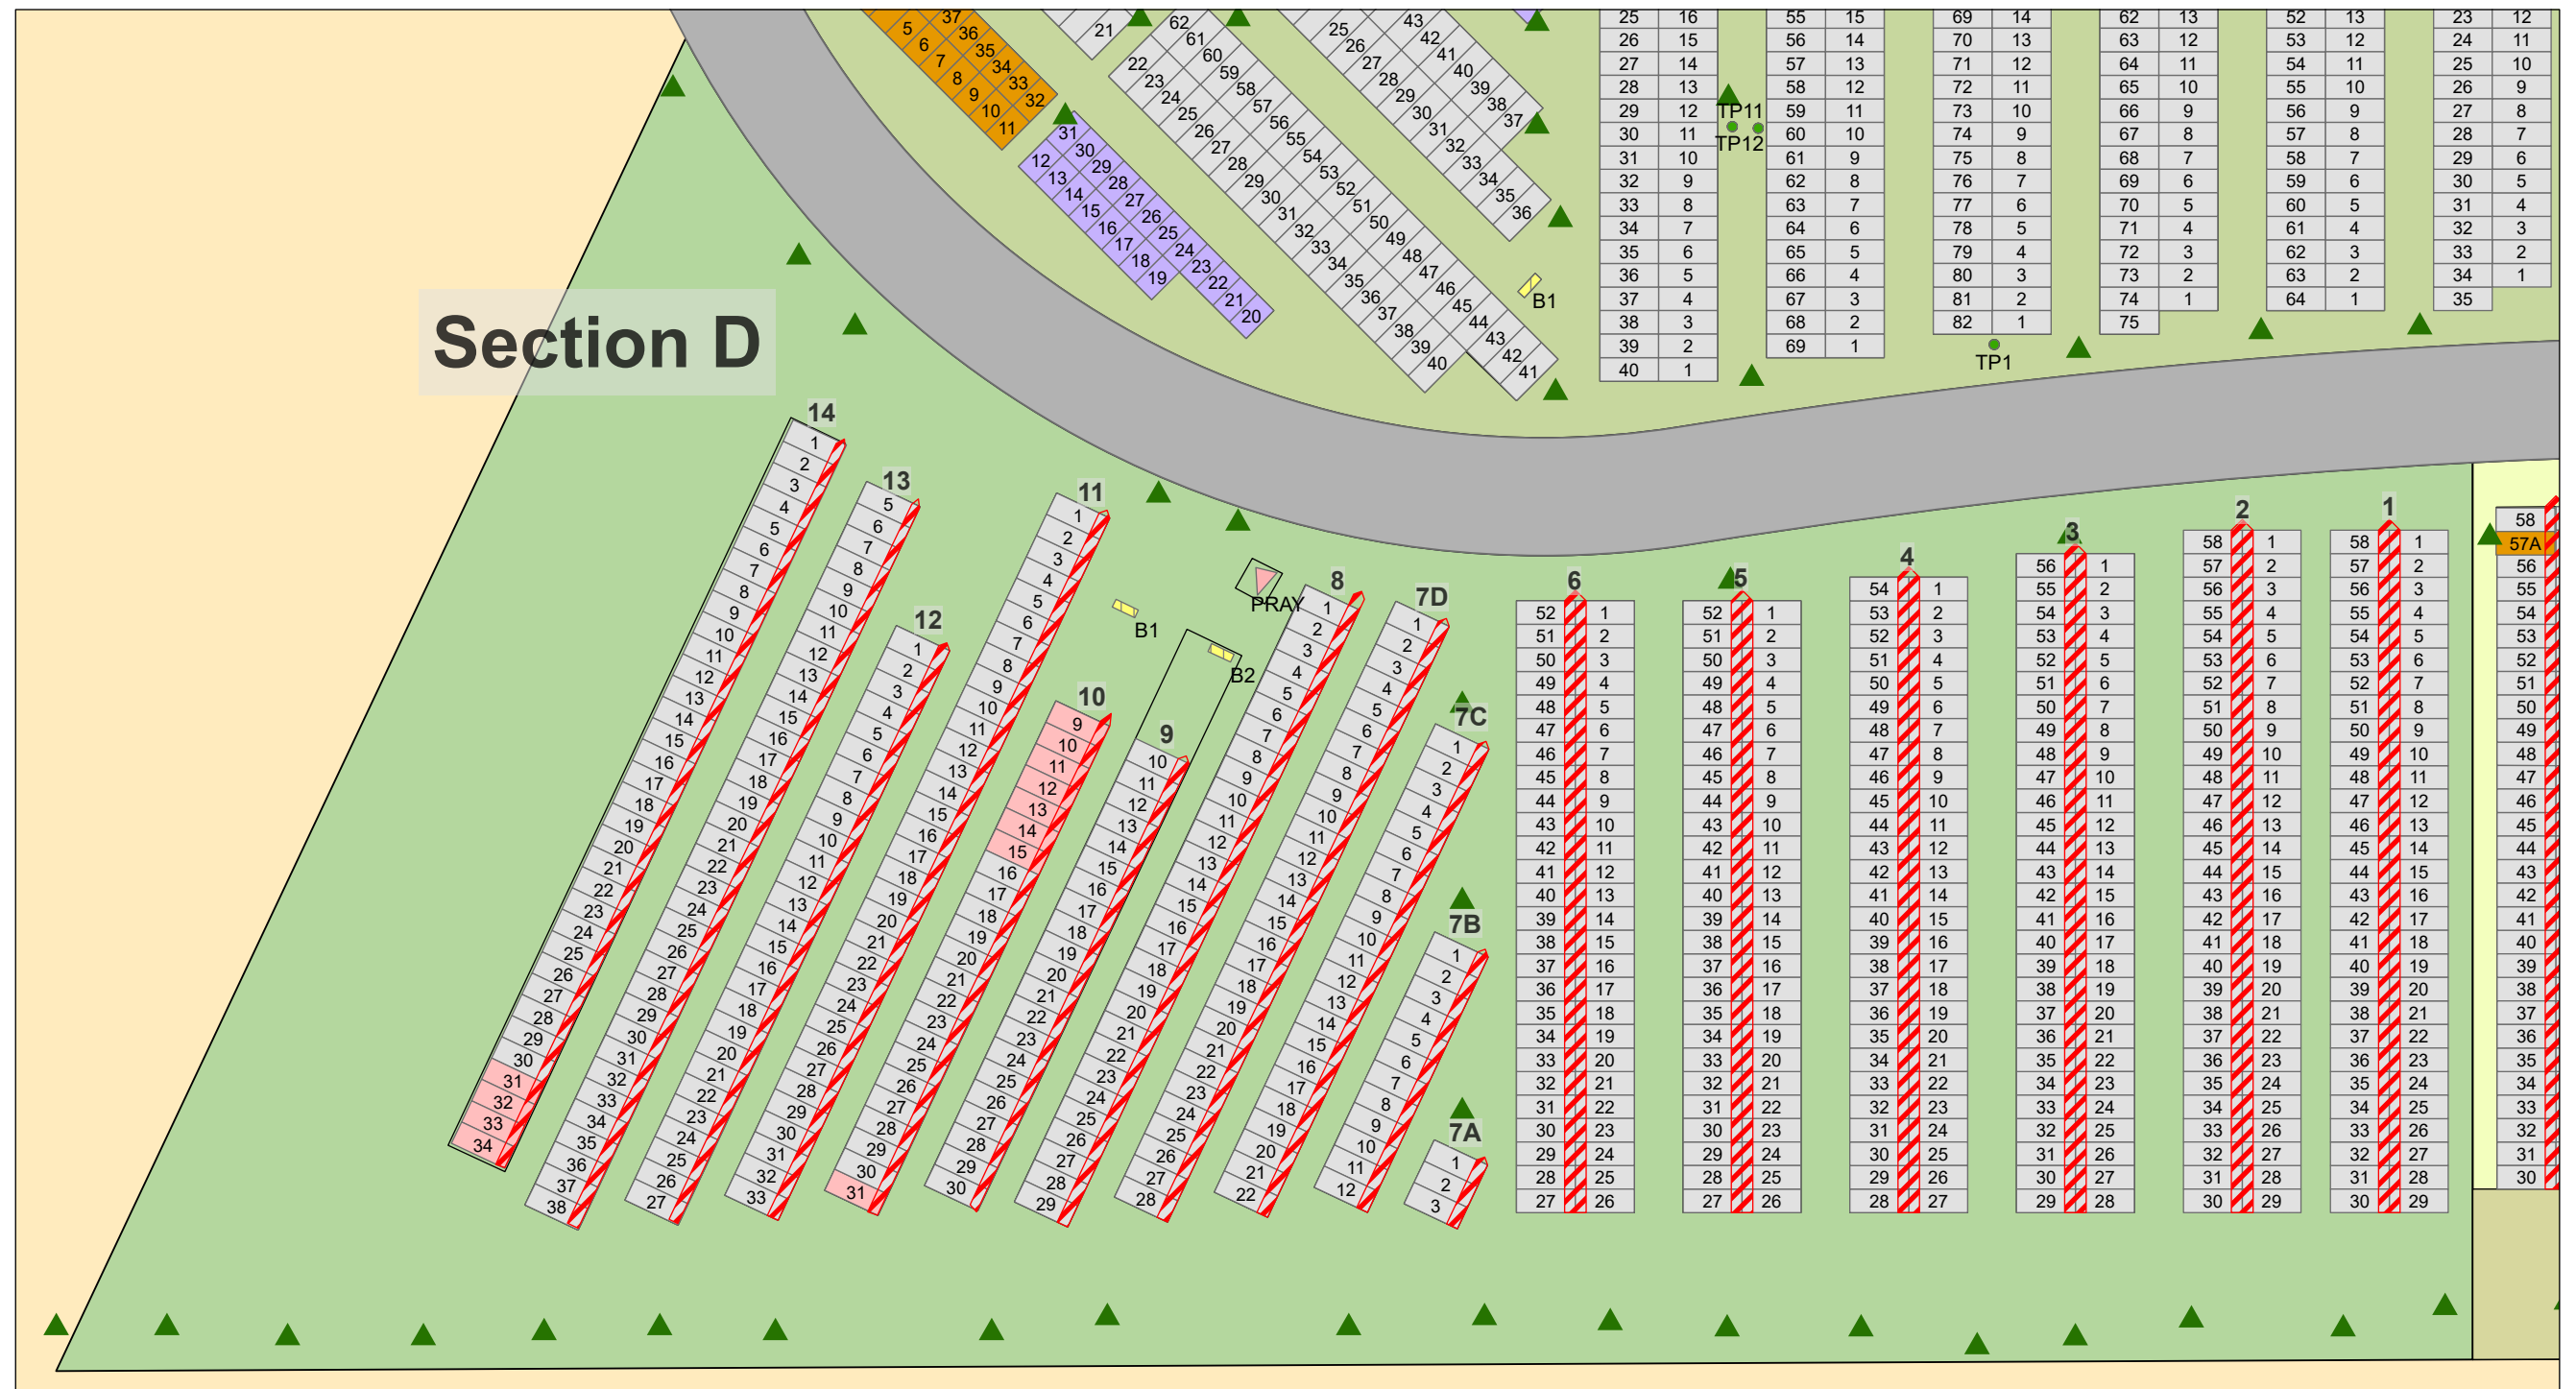

CARD 4

South Haven Cemetery - Circle

Legend

- Niche
- Walkway
- Road

Created: July 2009
 Updated: May 2022
 Data: City of Edmonton
 Created by: Fire Rescue Services - Mapping Team

The City of Edmonton disclaims any liability for the use of this map. No reproduction of this map, in whole or in part, is permitted without express written consent of the City of Edmonton Fire Rescue Services.

CARD 5

South Haven Cemetery - Section D

Legend

- Child Plot
- Upright Monument
- Road
- Bench
- Grade Beam Asbuilt
- Tree

Created: July 2009
 Updated: May 2022
 Data: City of Edmonton
 Created by: Fire Rescue Services - Mapping Team

CARD 6

South Haven Cemetery - Daybreak

The Point

Block 1 & 2

Block 4

Legend

-  Niche
-  Walkway
-  Tree
-  Bench
-  Road

Created: July 2009
 Updated: May 2022
 Data: City of Edmonton
 Created by: Fire Rescue Services - Mapping Team