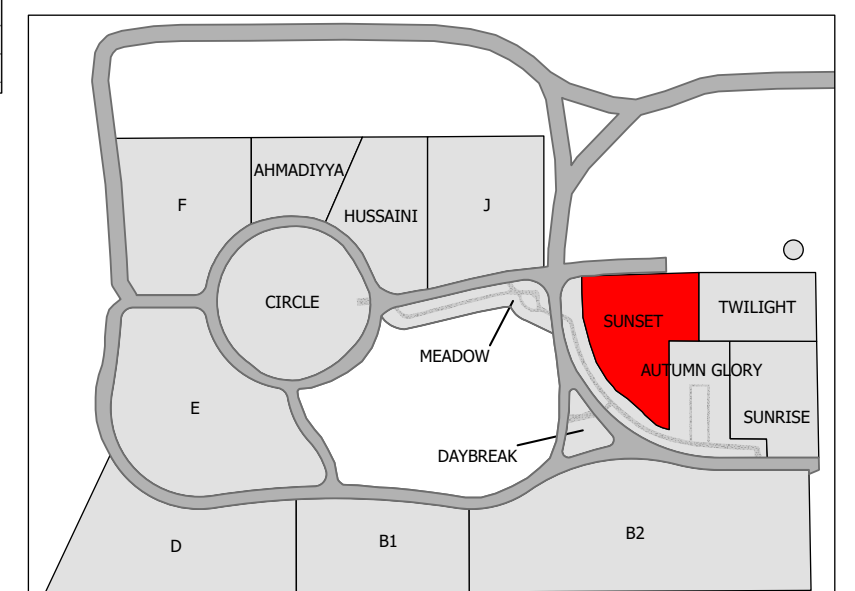

CARD 3

South Haven Cemetery - Sunset

Legend

-  Full Size (Upright) Plot
-  Walkway
-  Grade Beam Asbuilt
-  Road
-  Tree

Created: July 2009
 Updated: May 2022
 Data: City of Edmonton
 Created by: Fire Rescue Services - Mapping Team

CARD 4

South Haven Cemetery - Circle

Legend

- Niche
- Walkway
- Road

Created: July 2009
 Updated: May 2022
 Data: City of Edmonton
 Created by: Fire Rescue Services - Mapping Team

The City of Edmonton disclaims any liability for the use of this map. No reproduction of this map, in whole or in part, is permitted without express written consent of the City of Edmonton Fire Rescue Services.