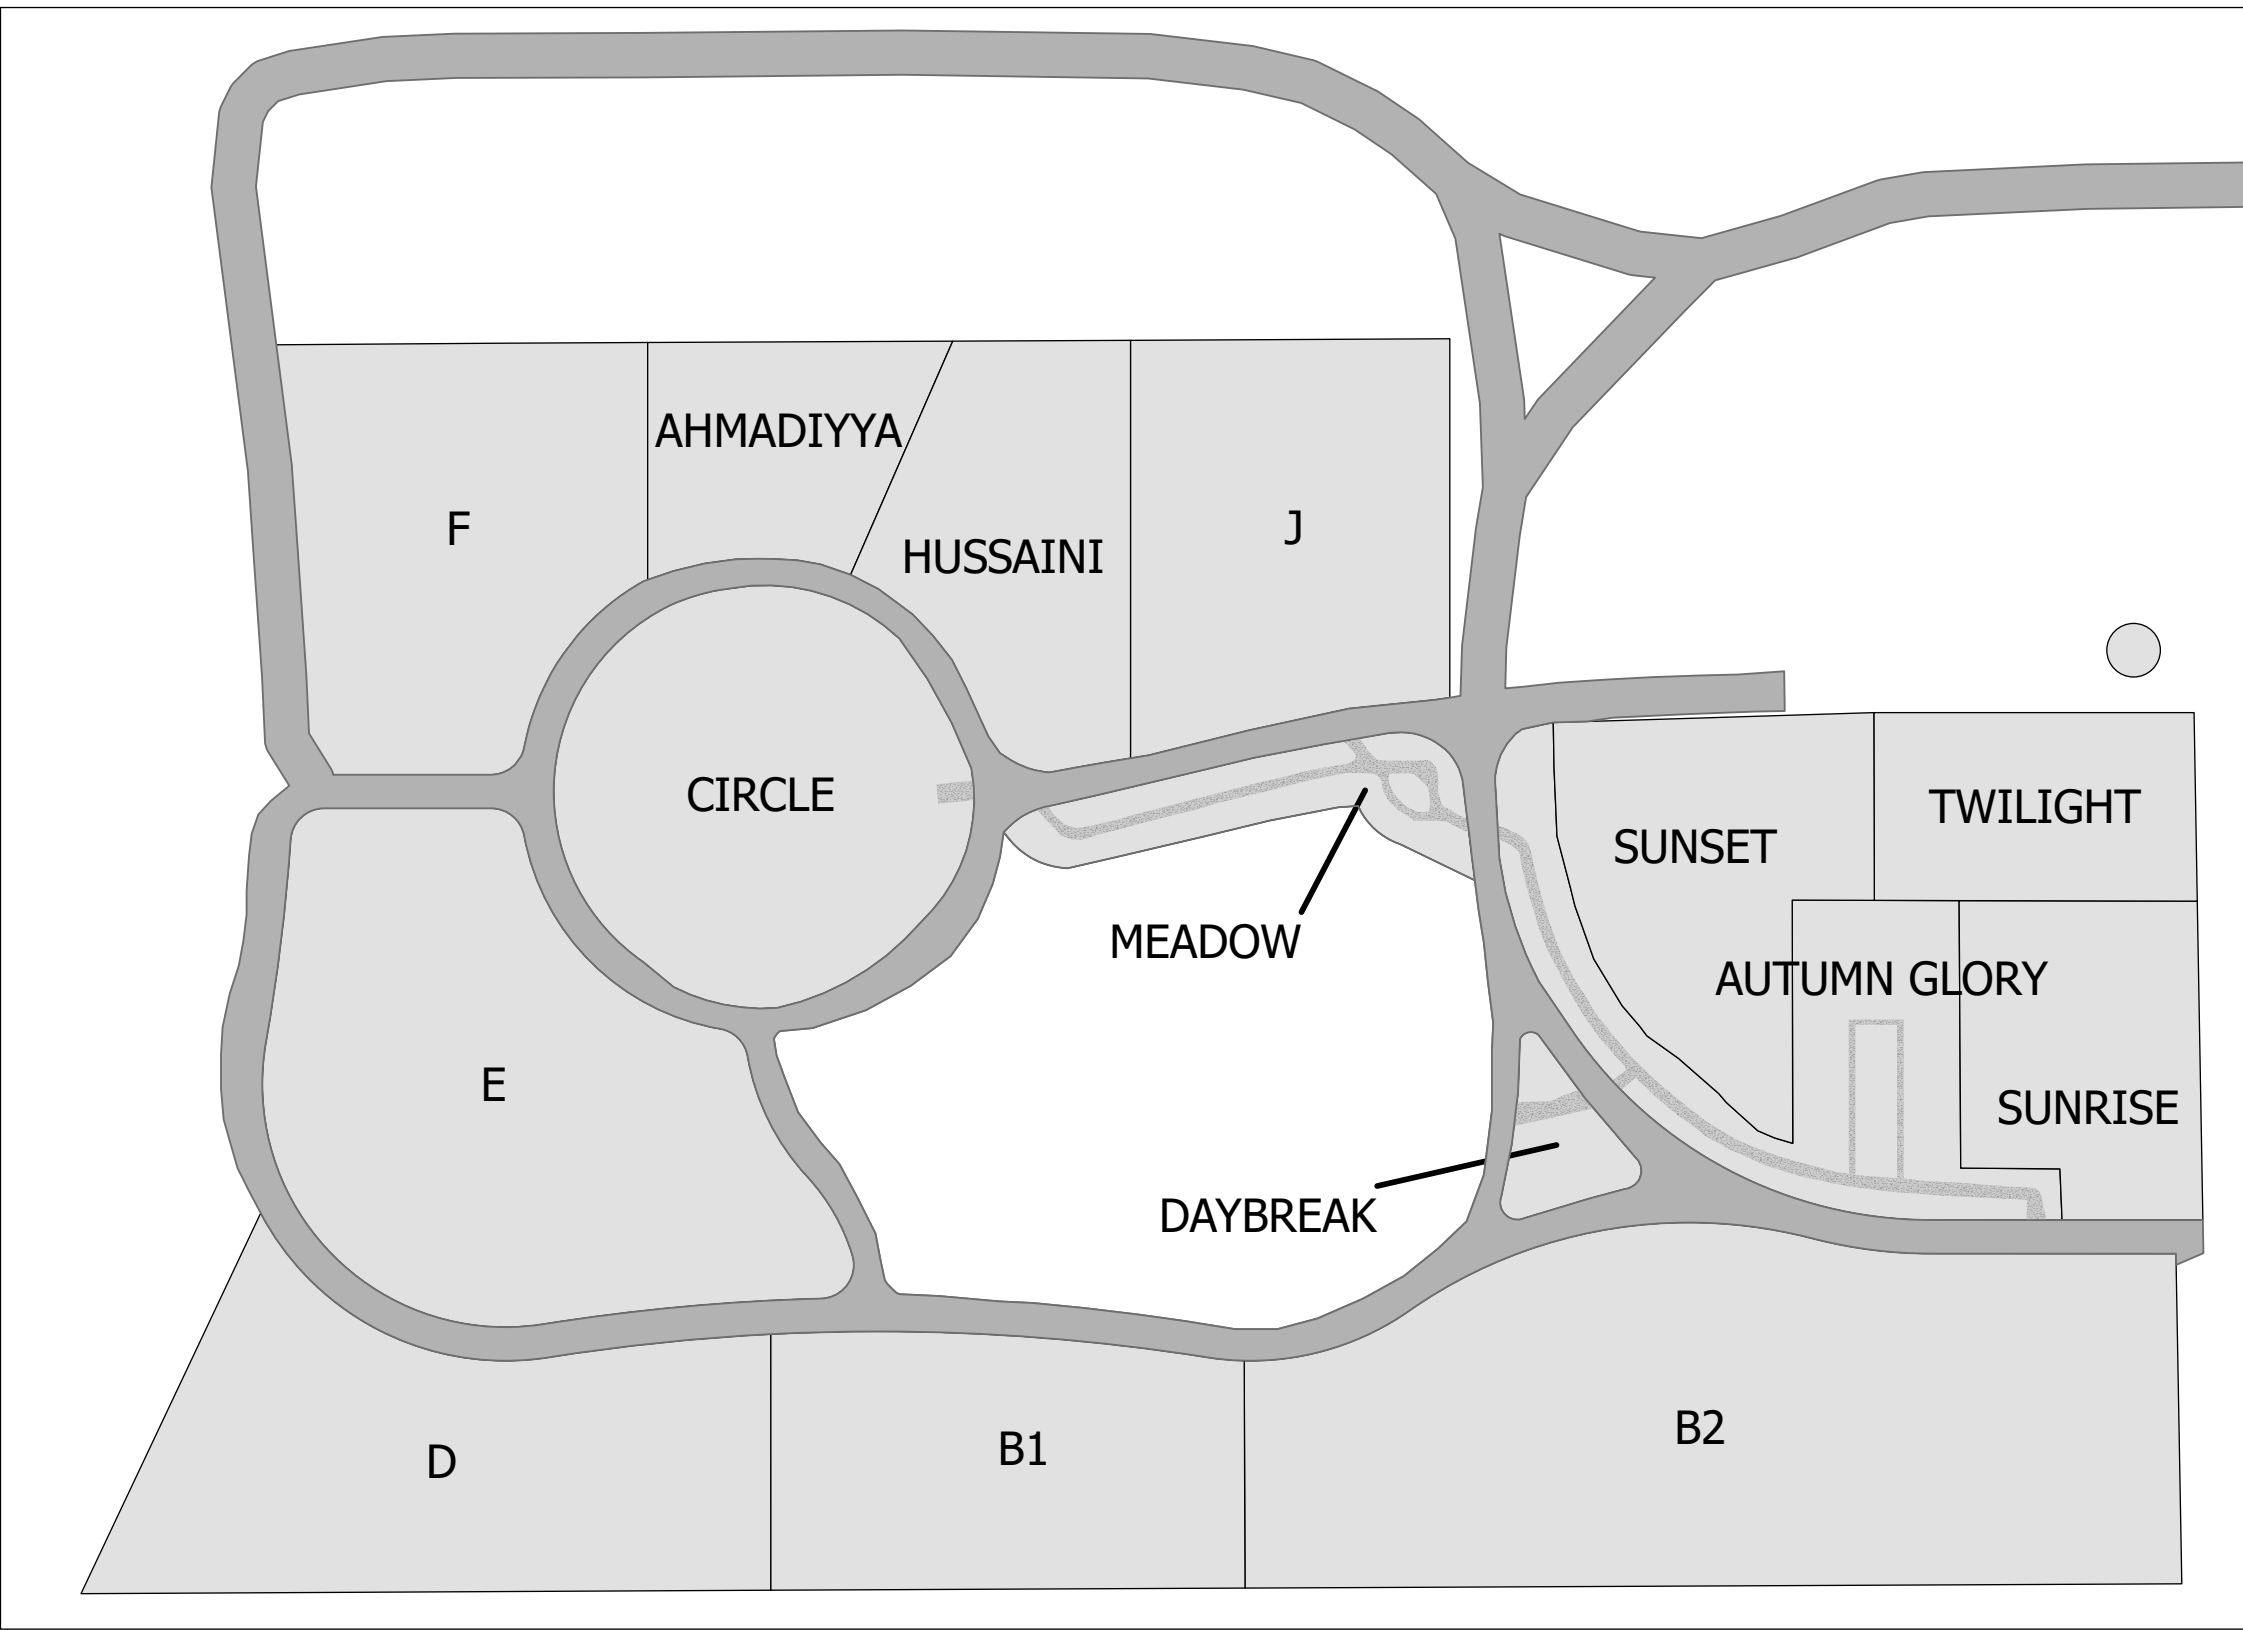

INDEX

South Haven Cemetery

- CARD 1 - Autumn Glory**
- CARD 2 - Sunrise**
- CARD 3 - Sunset**
- CARD 4 - Circle**
- CARD 5 - Section D**
- CARD 6 - Daybreak**
- CARD 7 - Section E**

- CARD 8 - Section F**
- CARD 9 - Section J**
- CARD 10 - Meadow**
- CARD 11 - Section B Part 1**
- CARD 12 - Section B Part 2**
- CARD 13 - Twilight**
- CARD 14 - Ahmadiyya**
- CARD 15 - Hussaini**

CARD 3

South Haven Cemetery - Sunset

Legend

-  Full Size (Upright) Plot
-  Walkway
-  Grade Beam Asbuilt
-  Road
-  Tree

Created: July 2009
 Updated: May 2022
 Data: City of Edmonton
 Created by: Fire Rescue Services - Mapping Team

CARD 5

South Haven Cemetery - Section D

Legend

- Child Plot
- Upright Monument
- Road
- Bench
- Grade Beam Asbuilt
- Tree

Created: July 2009
 Updated: May 2022
 Data: City of Edmonton
 Created by: Fire Rescue Services - Mapping Team

Legend

- Child Plot
- Flat Monument
- Cremation Plot
- Bench
- Garden Plot
- Road
- Tree

CARD 8

South Haven Cemetery - Section F

Section F

Legend

- Child Plot
- Flat Monument
- Cremation Plot
- Tree

Created: July 2009
 Updated: May 2022
 Data: City of Edmonton
 Created by: Fire Rescue Services - Mapping Team