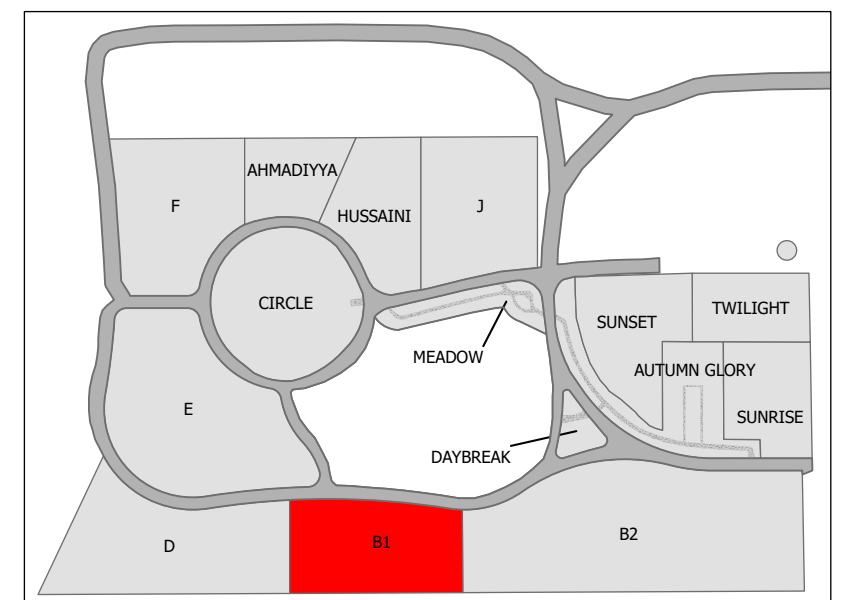

CARD 10

South Haven Cemetery - Meadow

Legend

-  Bench
-  Commemorative Plot
-  Walkway
-  Road
-  Tree

Created: July 2009
 Updated: May 2022
 Data: City of Edmonton
 Created by: Fire Rescue Services - Mapping Team

CARD 11

South Haven Cemetery - Section B Part 1

Legend

- Full Size - Upright
- Grade Beam Asbuilt
- Cremation Plot
- Road
- Bench
- Garden Plot
- Tree

Created: July 2009
 Updated: May 2022
 Data: City of Edmonton
 Created by: Fire Rescue Services - Mapping Team