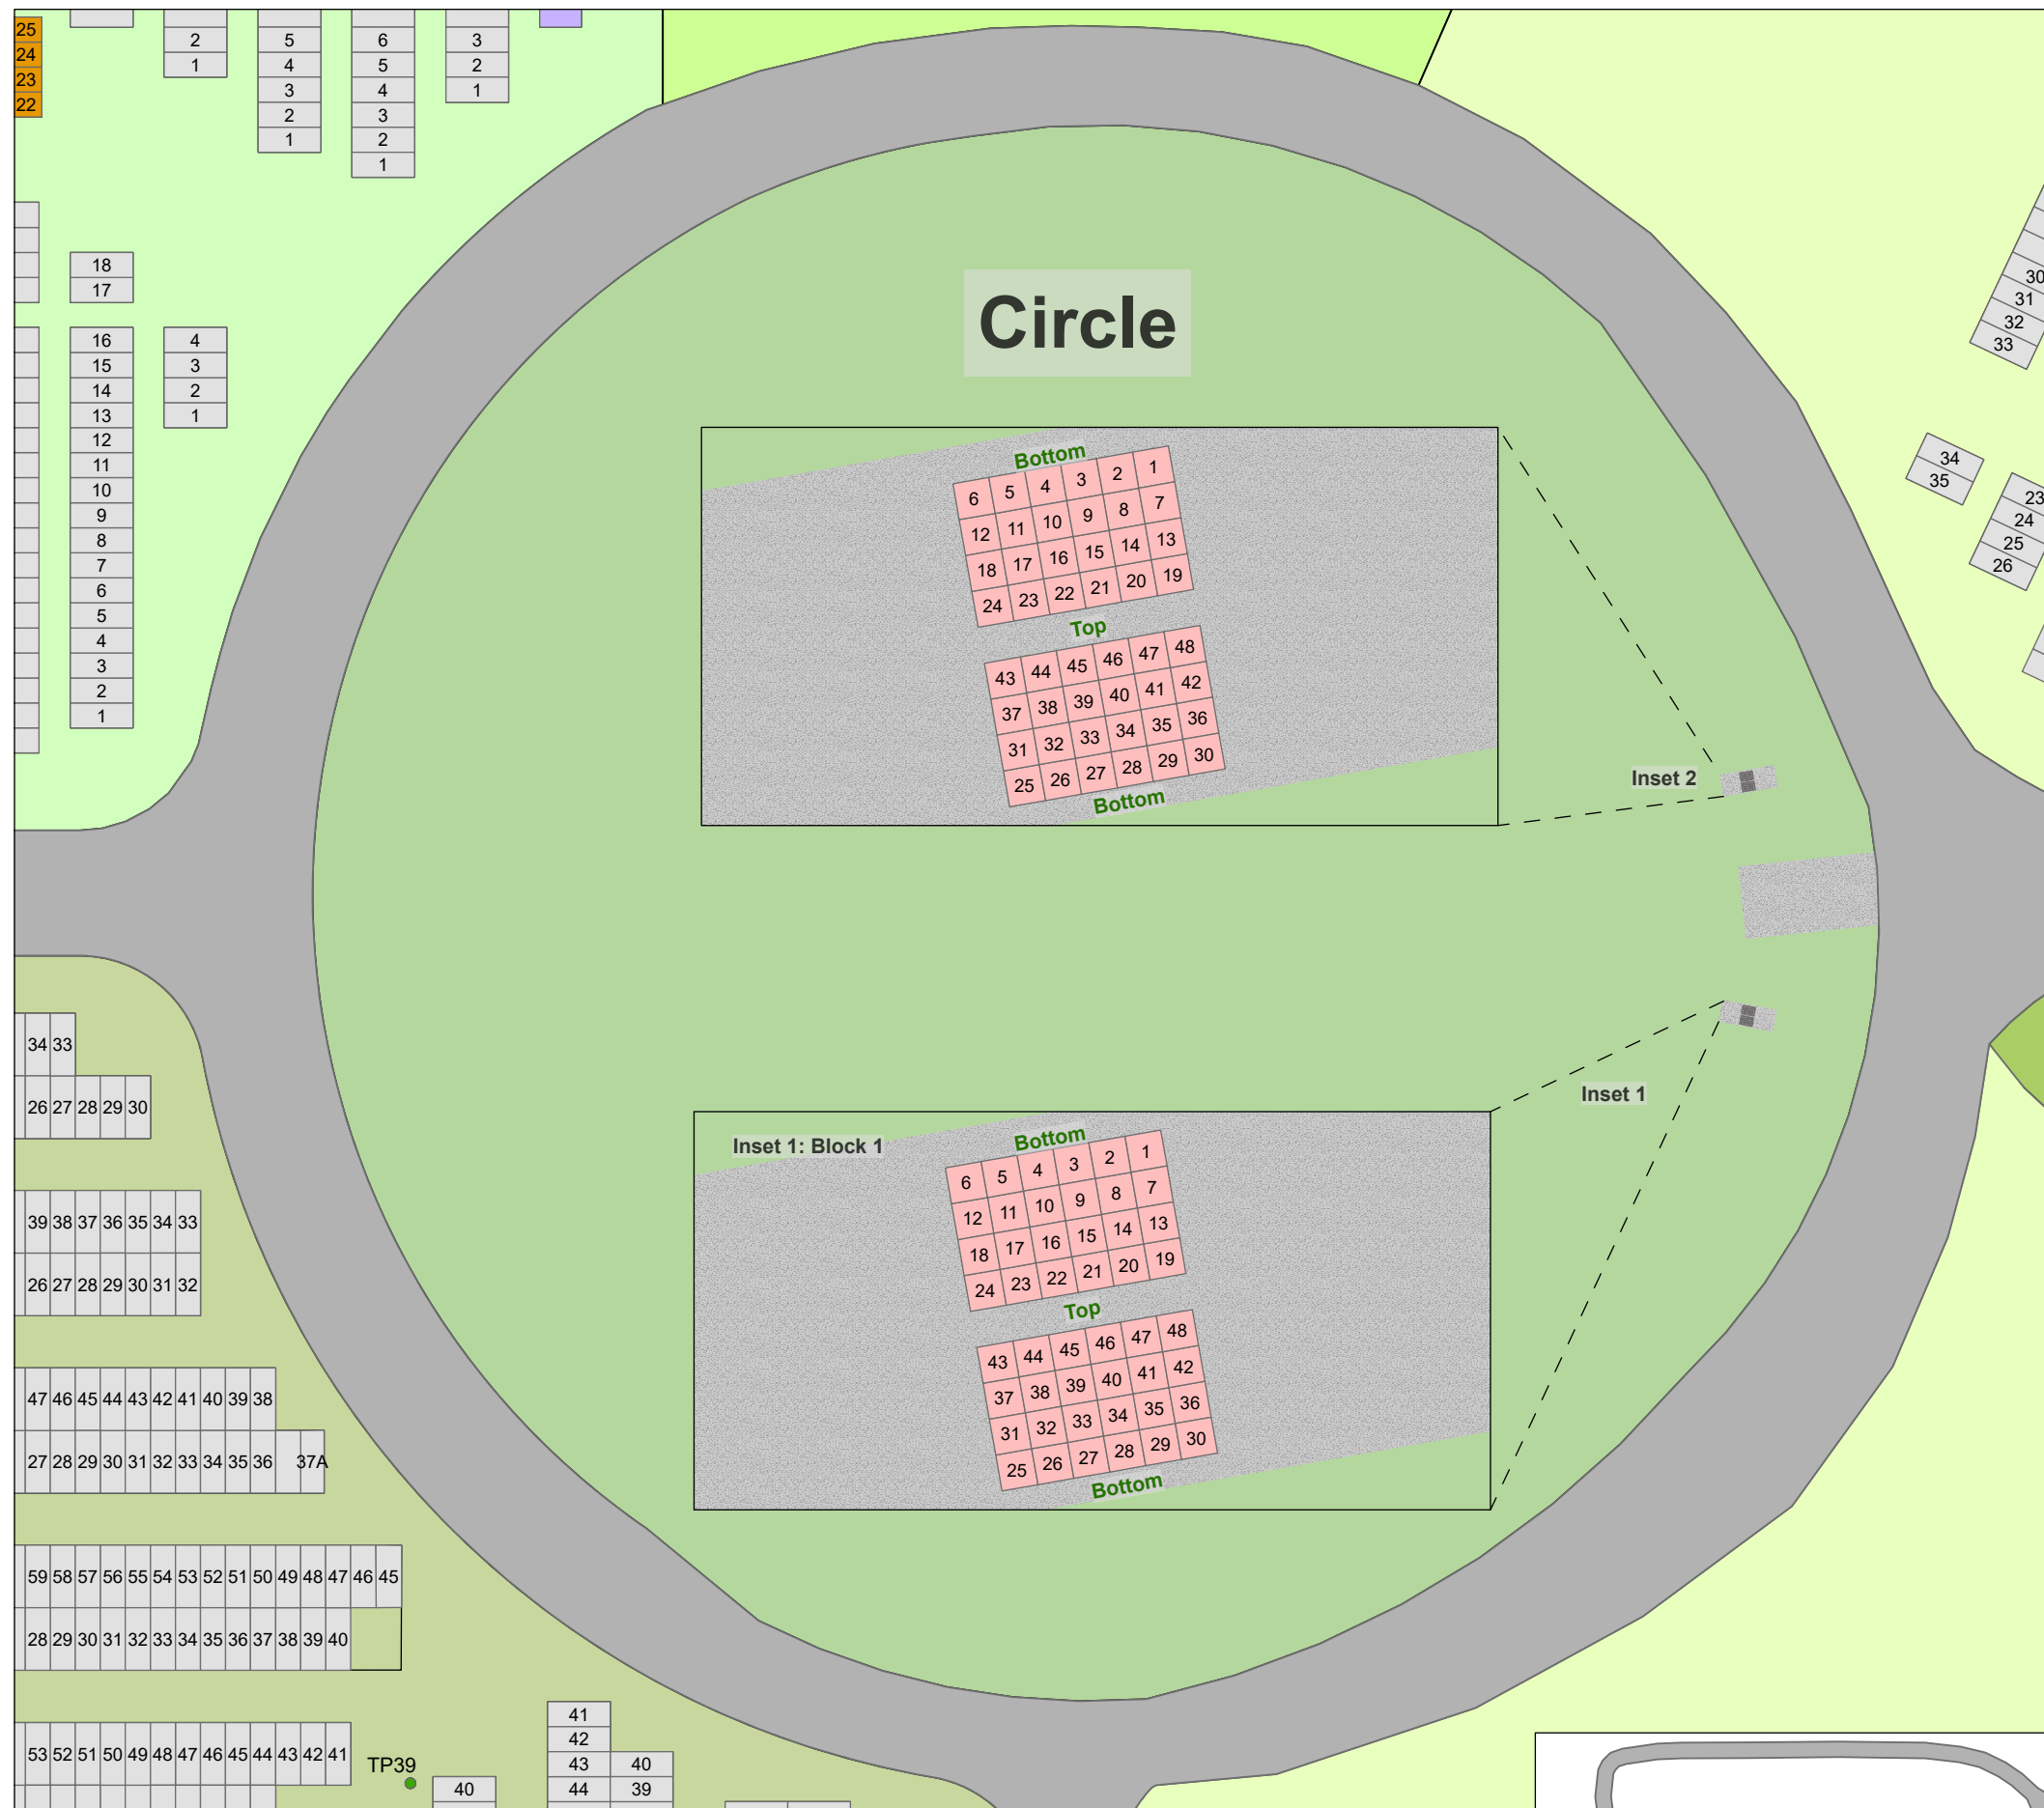

CARD 3

South Haven Cemetery - Sunset

Legend

-  Full Size (Upright) Plot
-  Walkway
-  Grade Beam Asbuilt
-  Road
-  Tree

Created: July 2009
 Updated: May 2022
 Data: City of Edmonton
 Created by: Fire Rescue Services - Mapping Team

CARD 4

South Haven Cemetery - Circle

Legend

- Niche
- Walkway
- Road

Created: July 2009
 Updated: May 2022
 Data: City of Edmonton
 Created by: Fire Rescue Services - Mapping Team

The City of Edmonton disclaims any liability for the use of this map. No reproduction of this map, in whole or in part, is permitted without express written consent of the City of Edmonton Fire Rescue Services.

CARD 5

South Haven Cemetery - Section D

Legend

- Child Plot
- Upright Monument
- Road
- Bench
- Grade Beam Asbuilt
- Tree

Created: July 2009
 Updated: May 2022
 Data: City of Edmonton
 Created by: Fire Rescue Services - Mapping Team

CARD 6

South Haven Cemetery - Daybreak

The Point

Block 1 & 2

Block 4

Legend

-  Niche
-  Walkway
-  Tree
-  Bench
-  Road

Created: July 2009
 Updated: May 2022
 Data: City of Edmonton
 Created by: Fire Rescue Services - Mapping Team