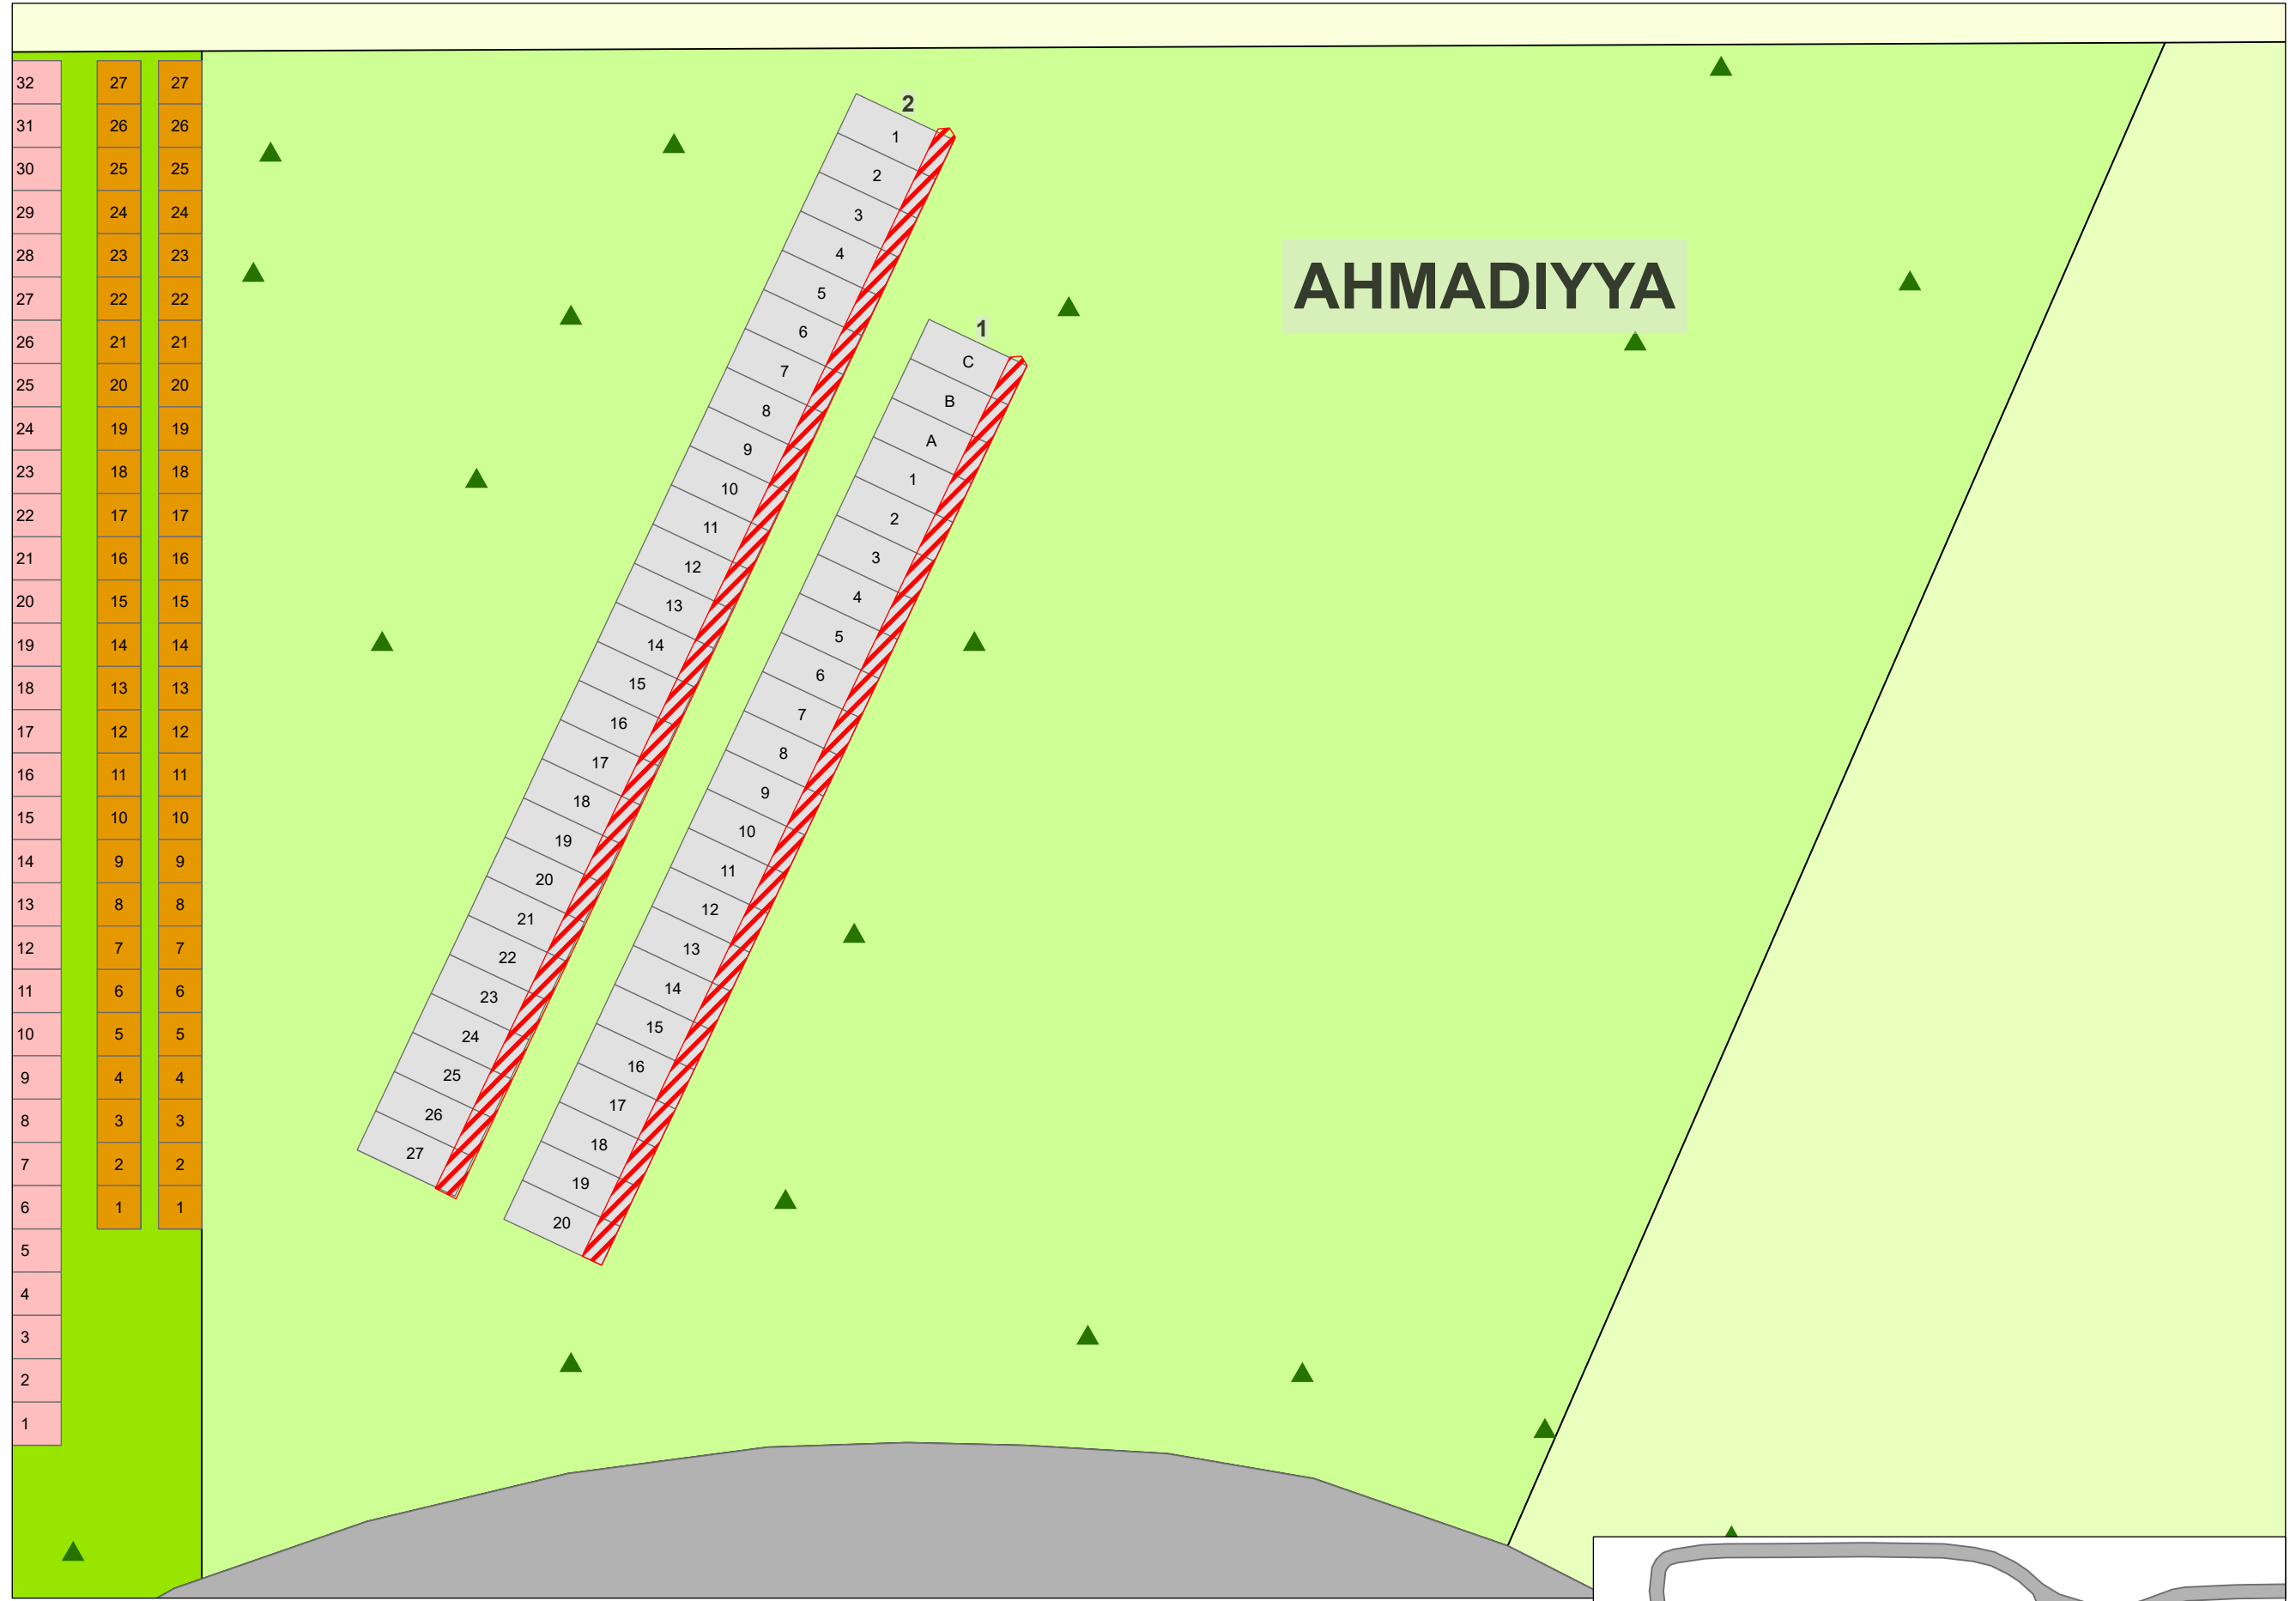

CARD 14

South Haven Cemetery - Ahmadiyya

Legend

- Full Size (Upright) Plot
- Grade Beam Asbuilt
- Tree
- Road

Created: July 2009
Updated: May 2022
Data: City of Edmonton
Created by: Fire Rescue Services - Mapping Team

The City of Edmonton disclaims any liability for the use of this map. No reproduction of this map, in whole or in part, is permitted without express written consent of the City of Edmonton Fire Rescue Services.