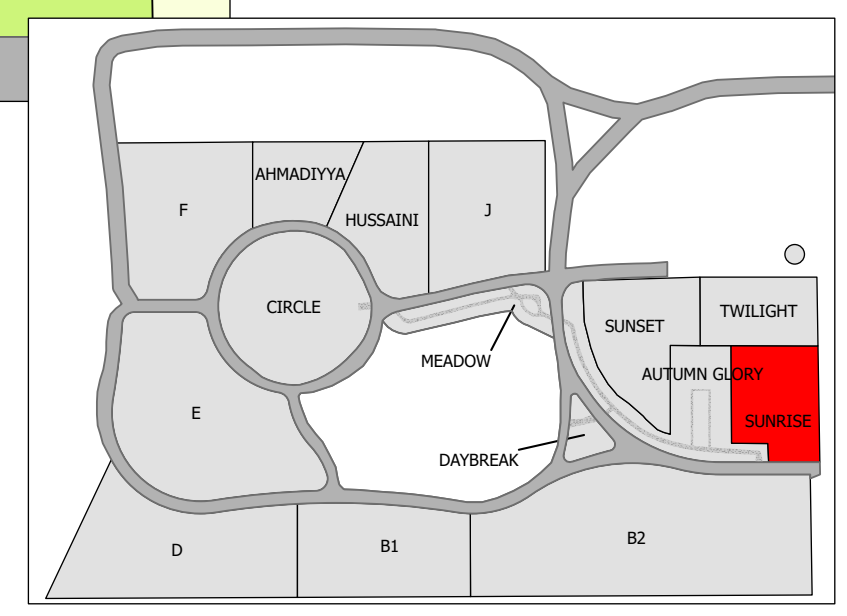

CARD 1

South Haven Cemetery - Autumn Glory

Created: July 2009
 Updated: May 2022
 Data: City of Edmonton
 Created by: Fire Rescue Services - Mapping Team

The City of Edmonton disclaims any liability for the use of this map. No reproduction of this map, in whole or in part, is permitted without express written consent of the City of Edmonton Fire Rescue Services.

- Legend**
- Full Size - Flat
 - Full Size - Upright
 - Commemorative Plot
 - Garden Plot
 - Road
 - Grade Beam Asbuilt
 - Bench
 - Tree

CARD 2

South Haven Cemetery - Sunrise

Sunrise

Legend

-  Full Size (Upright) Plot
-  Grade Beam Asbuilt
-  Walkway
-  Road
-  Tree

CARD 3

South Haven Cemetery - Sunset

Legend

-  Full Size (Upright) Plot
-  Walkway
-  Grade Beam Asbuilt
-  Road
-  Tree

Created: July 2009
 Updated: May 2022
 Data: City of Edmonton
 Created by: Fire Rescue Services - Mapping Team