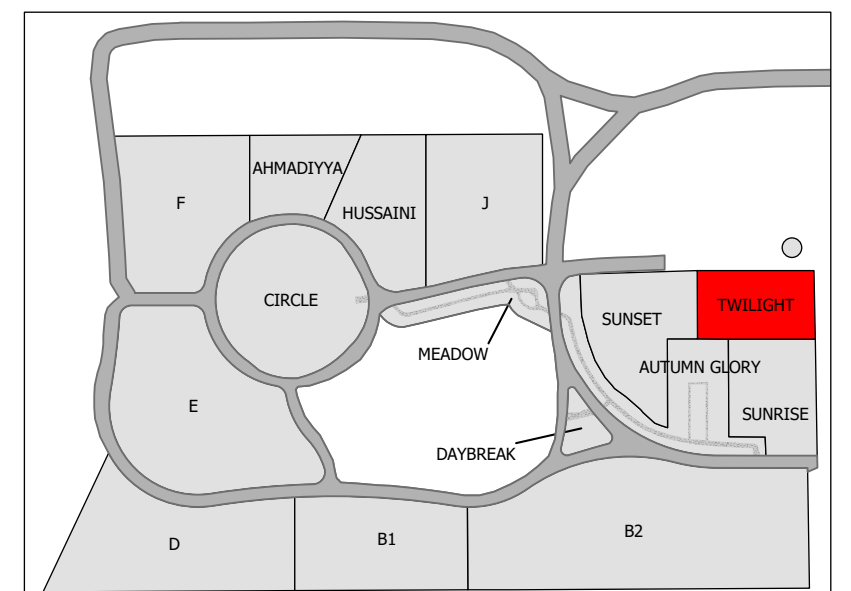

CARD 12

South Haven Cemetery - Section B Part 2

Legend

-  Full Size - Upright
-  Cremation Plot
-  Child Plot
-  Garden Plot
-  Bench
-  Grade Beam Asbuilt
-  Road
-  Tree

Created: July 2009
 Updated: May 2022
 Data: City of Edmonton
 Created by: Fire Rescue Services - Mapping Team

CARD 13

South Haven Cemetery - Twilight

Legend

▲ Tree

Created: July 2009
 Updated: May 2022
 Data: City of Edmonton
 Created by: Fire Rescue Services - Mapping Team

The City of Edmonton disclaims any liability for the use of this map. No reproduction of this map, in whole or in part, is permitted without express written consent of the City of Edmonton Fire Rescue Services.