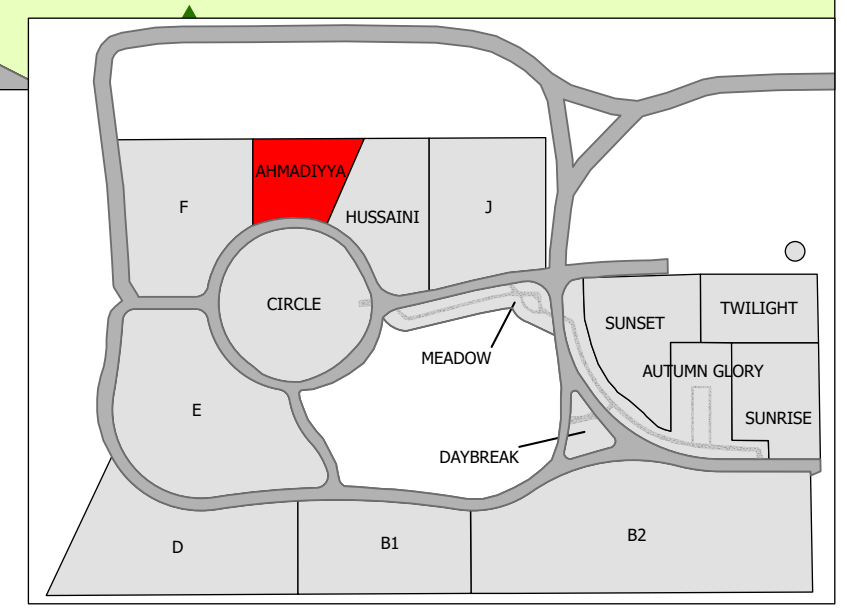

CARD 14

South Haven Cemetery - Ahmadiyya

Legend

- Full Size (Upright) Plot
- Grade Beam Asbuilt
- Tree
- Road

Created: July 2009
Updated: May 2022
Data: City of Edmonton
Created by: Fire Rescue Services - Mapping Team

The City of Edmonton disclaims any liability for the use of this map. No reproduction of this map, in whole or in part, is permitted without express written consent of the City of Edmonton Fire Rescue Services.