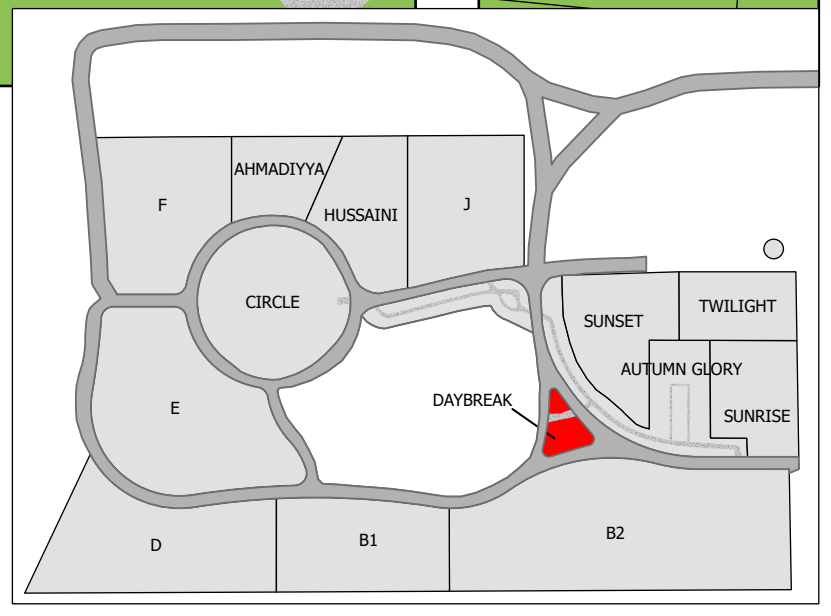

Legend

- Niche
- Walkway
- Tree
- Bench
- Road

Created: July 2009
Updated: May 2022
Data: City of Edmonton
Created by: Fire Rescue Services - Mapping Team

The City of Edmonton disclaims any liability for the use of this map. No reproduction of this map, in whole or in part, is permitted without express written consent of the City of Edmonton Fire Rescue Services.