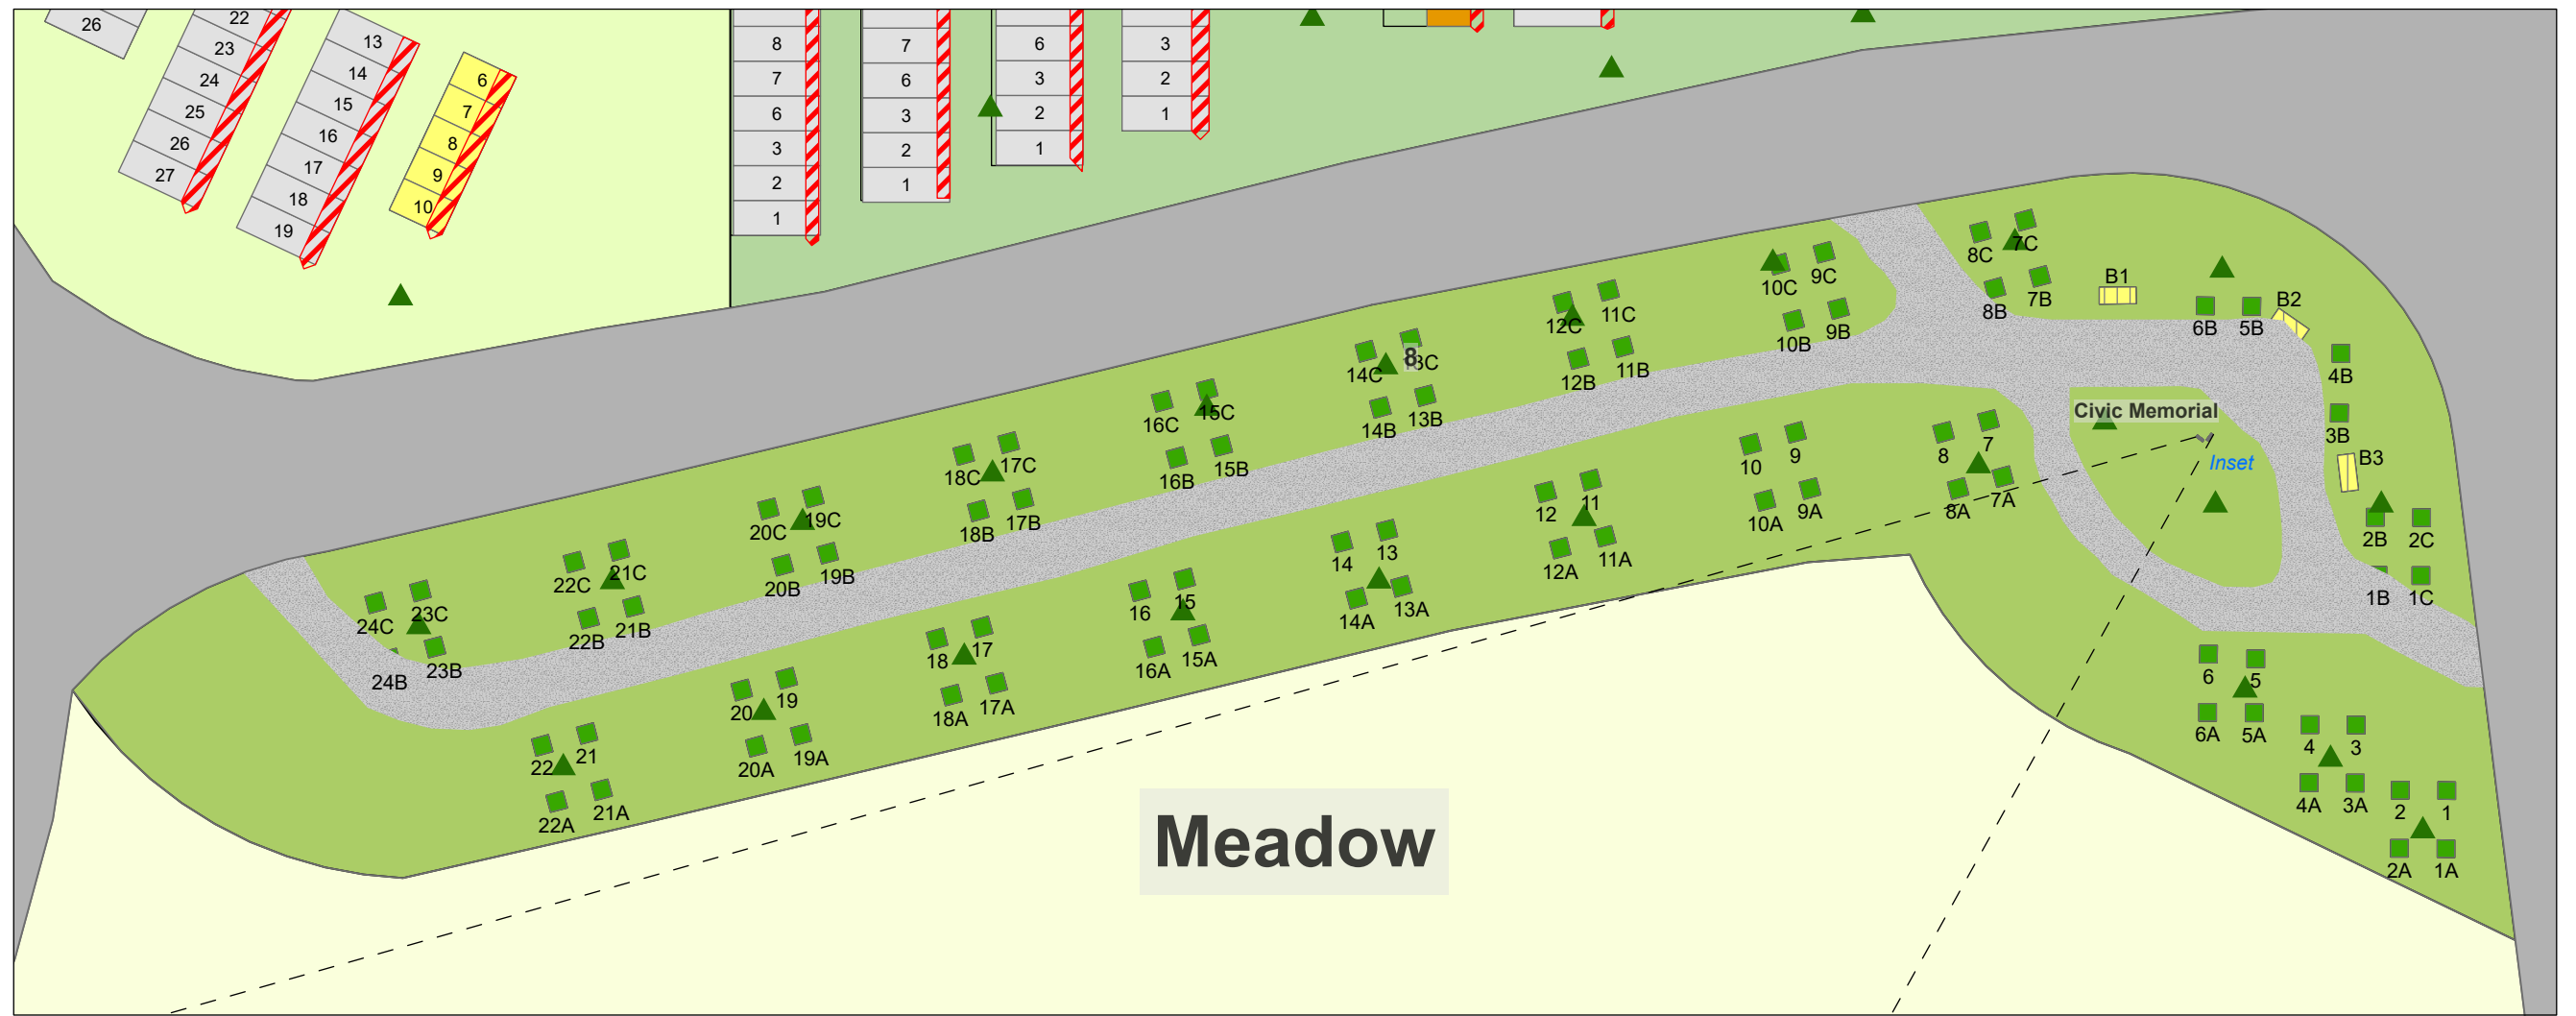

Legend

- Child Plot
- Flat Monument
- Cremation Plot
- Bench
- Garden Plot
- Road
- Tree

CARD 8

South Haven Cemetery - Section F

Section F

Legend

- Child Plot
- Flat Monument
- Cremation Plot
- Tree

Created: July 2009
 Updated: May 2022
 Data: City of Edmonton
 Created by: Fire Rescue Services - Mapping Team

Cut Line

Cut Line

Cut Line

CARD 9

South Haven Cemetery - Section J

Section J

Legend

-  Upright Monument
-  Grade Beam Asbuilt
-  Cremation Plot
-  Road
-  Tree
-  Pathway

CARD 10

South Haven Cemetery - Meadow

Legend

-  Bench
-  Commemorative Plot
-  Walkway
-  Road
-  Tree

Created: July 2009
 Updated: May 2022
 Data: City of Edmonton
 Created by: Fire Rescue Services - Mapping Team