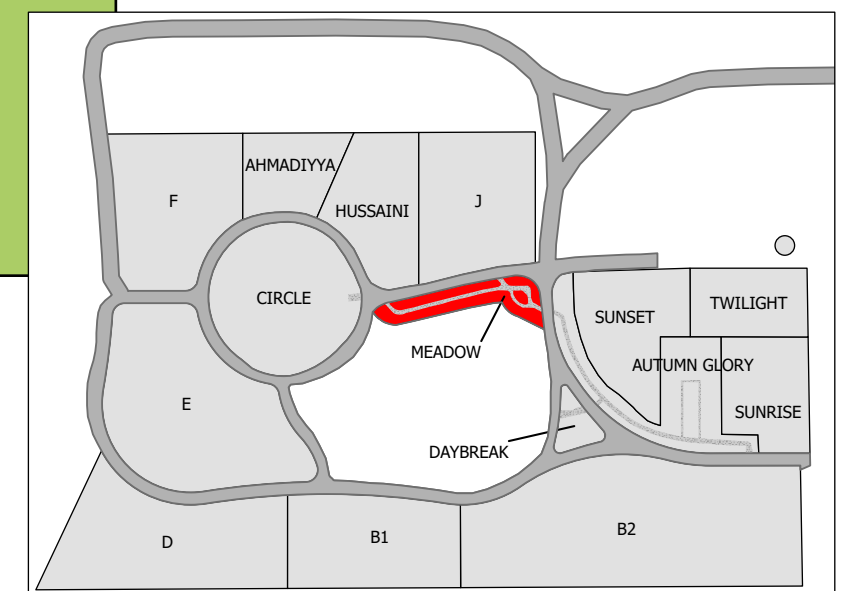

CARD 10

South Haven Cemetery - Meadow

Legend

-  Bench
-  Commemorative Plot
-  Walkway
-  Road
-  Tree

Created: July 2009
 Updated: May 2022
 Data: City of Edmonton
 Created by: Fire Rescue Services - Mapping Team