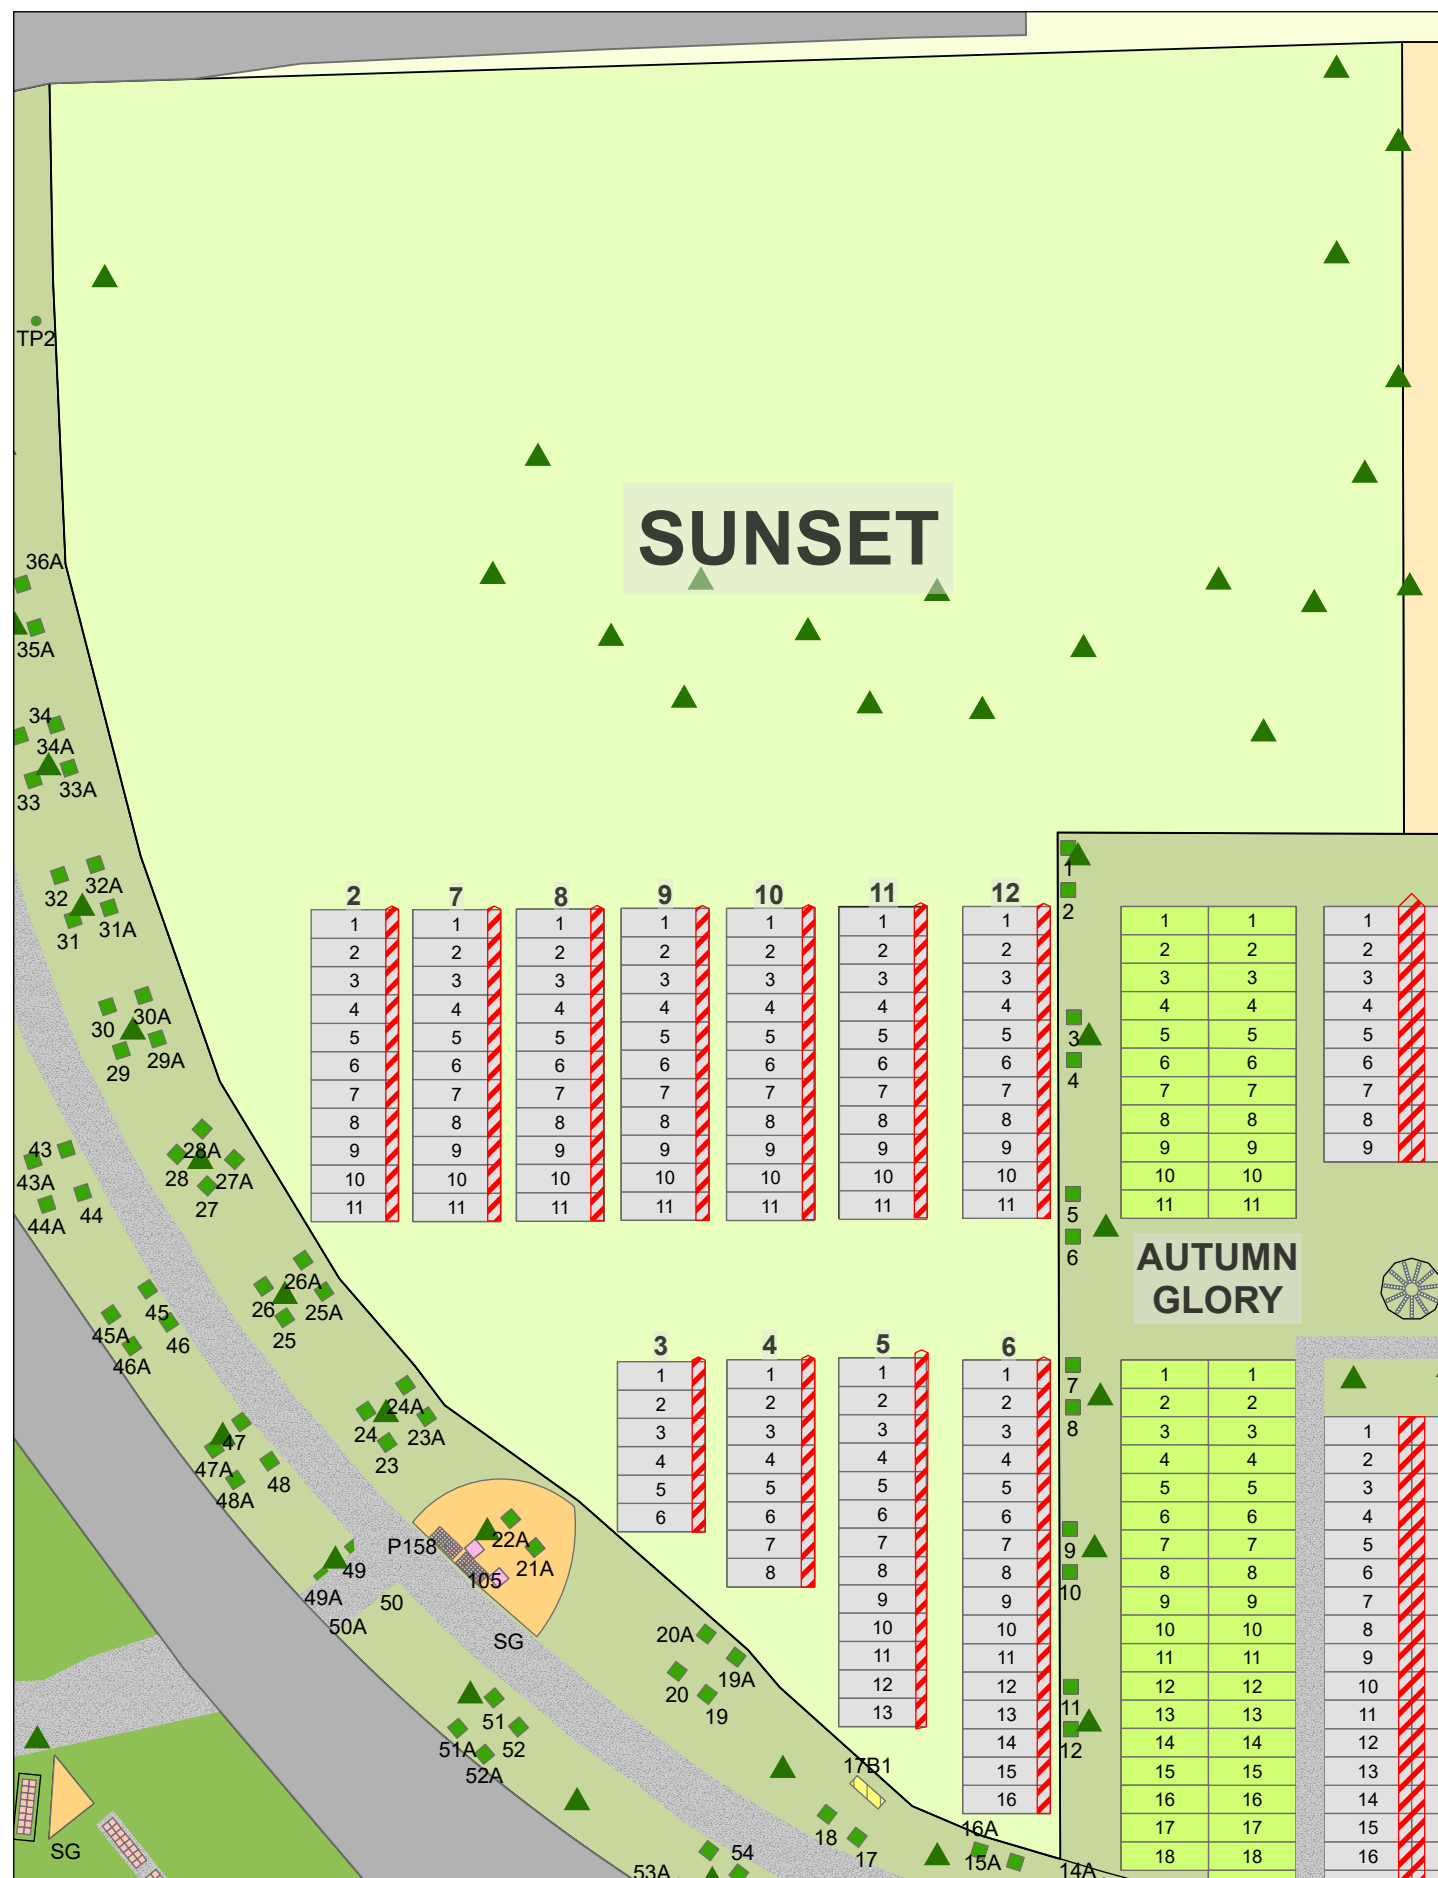

- Legend**
- Full Size - Flat
 - Full Size - Upright
 - Commemorative Plot
 - Garden Plot
 - Road
 - Grade Beam Asbuilt
 - Bench
 - Tree

CARD 2

South Haven Cemetery - Sunrise

Sunrise

Legend

-  Full Size (Upright) Plot
-  Grade Beam Asbuilt
-  Walkway
-  Road
-  Tree

CARD 3

South Haven Cemetery - Sunset

Legend

-  Full Size (Upright) Plot
-  Walkway
-  Grade Beam Asbuilt
-  Road
-  Tree

Created: July 2009
 Updated: May 2022
 Data: City of Edmonton
 Created by: Fire Rescue Services - Mapping Team