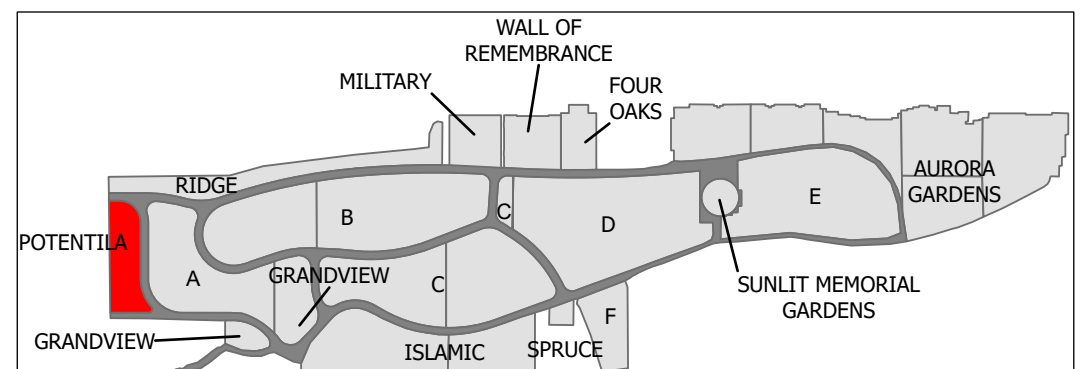

## Northern Lights Cemetery - Potentilla

**Legend**

- Garden Plot
- Tree
- Roadway

Created: July 2009  
 Updated: May 2022  
 Data: City of Edmonton  
 Created by: Fire Rescue Services - Mapping Team

The City of Edmonton disclaims any liability for the use of this map. No reproduction of this map, in whole or in part, is permitted without express written consent of the City of Edmonton Fire Rescue Services.