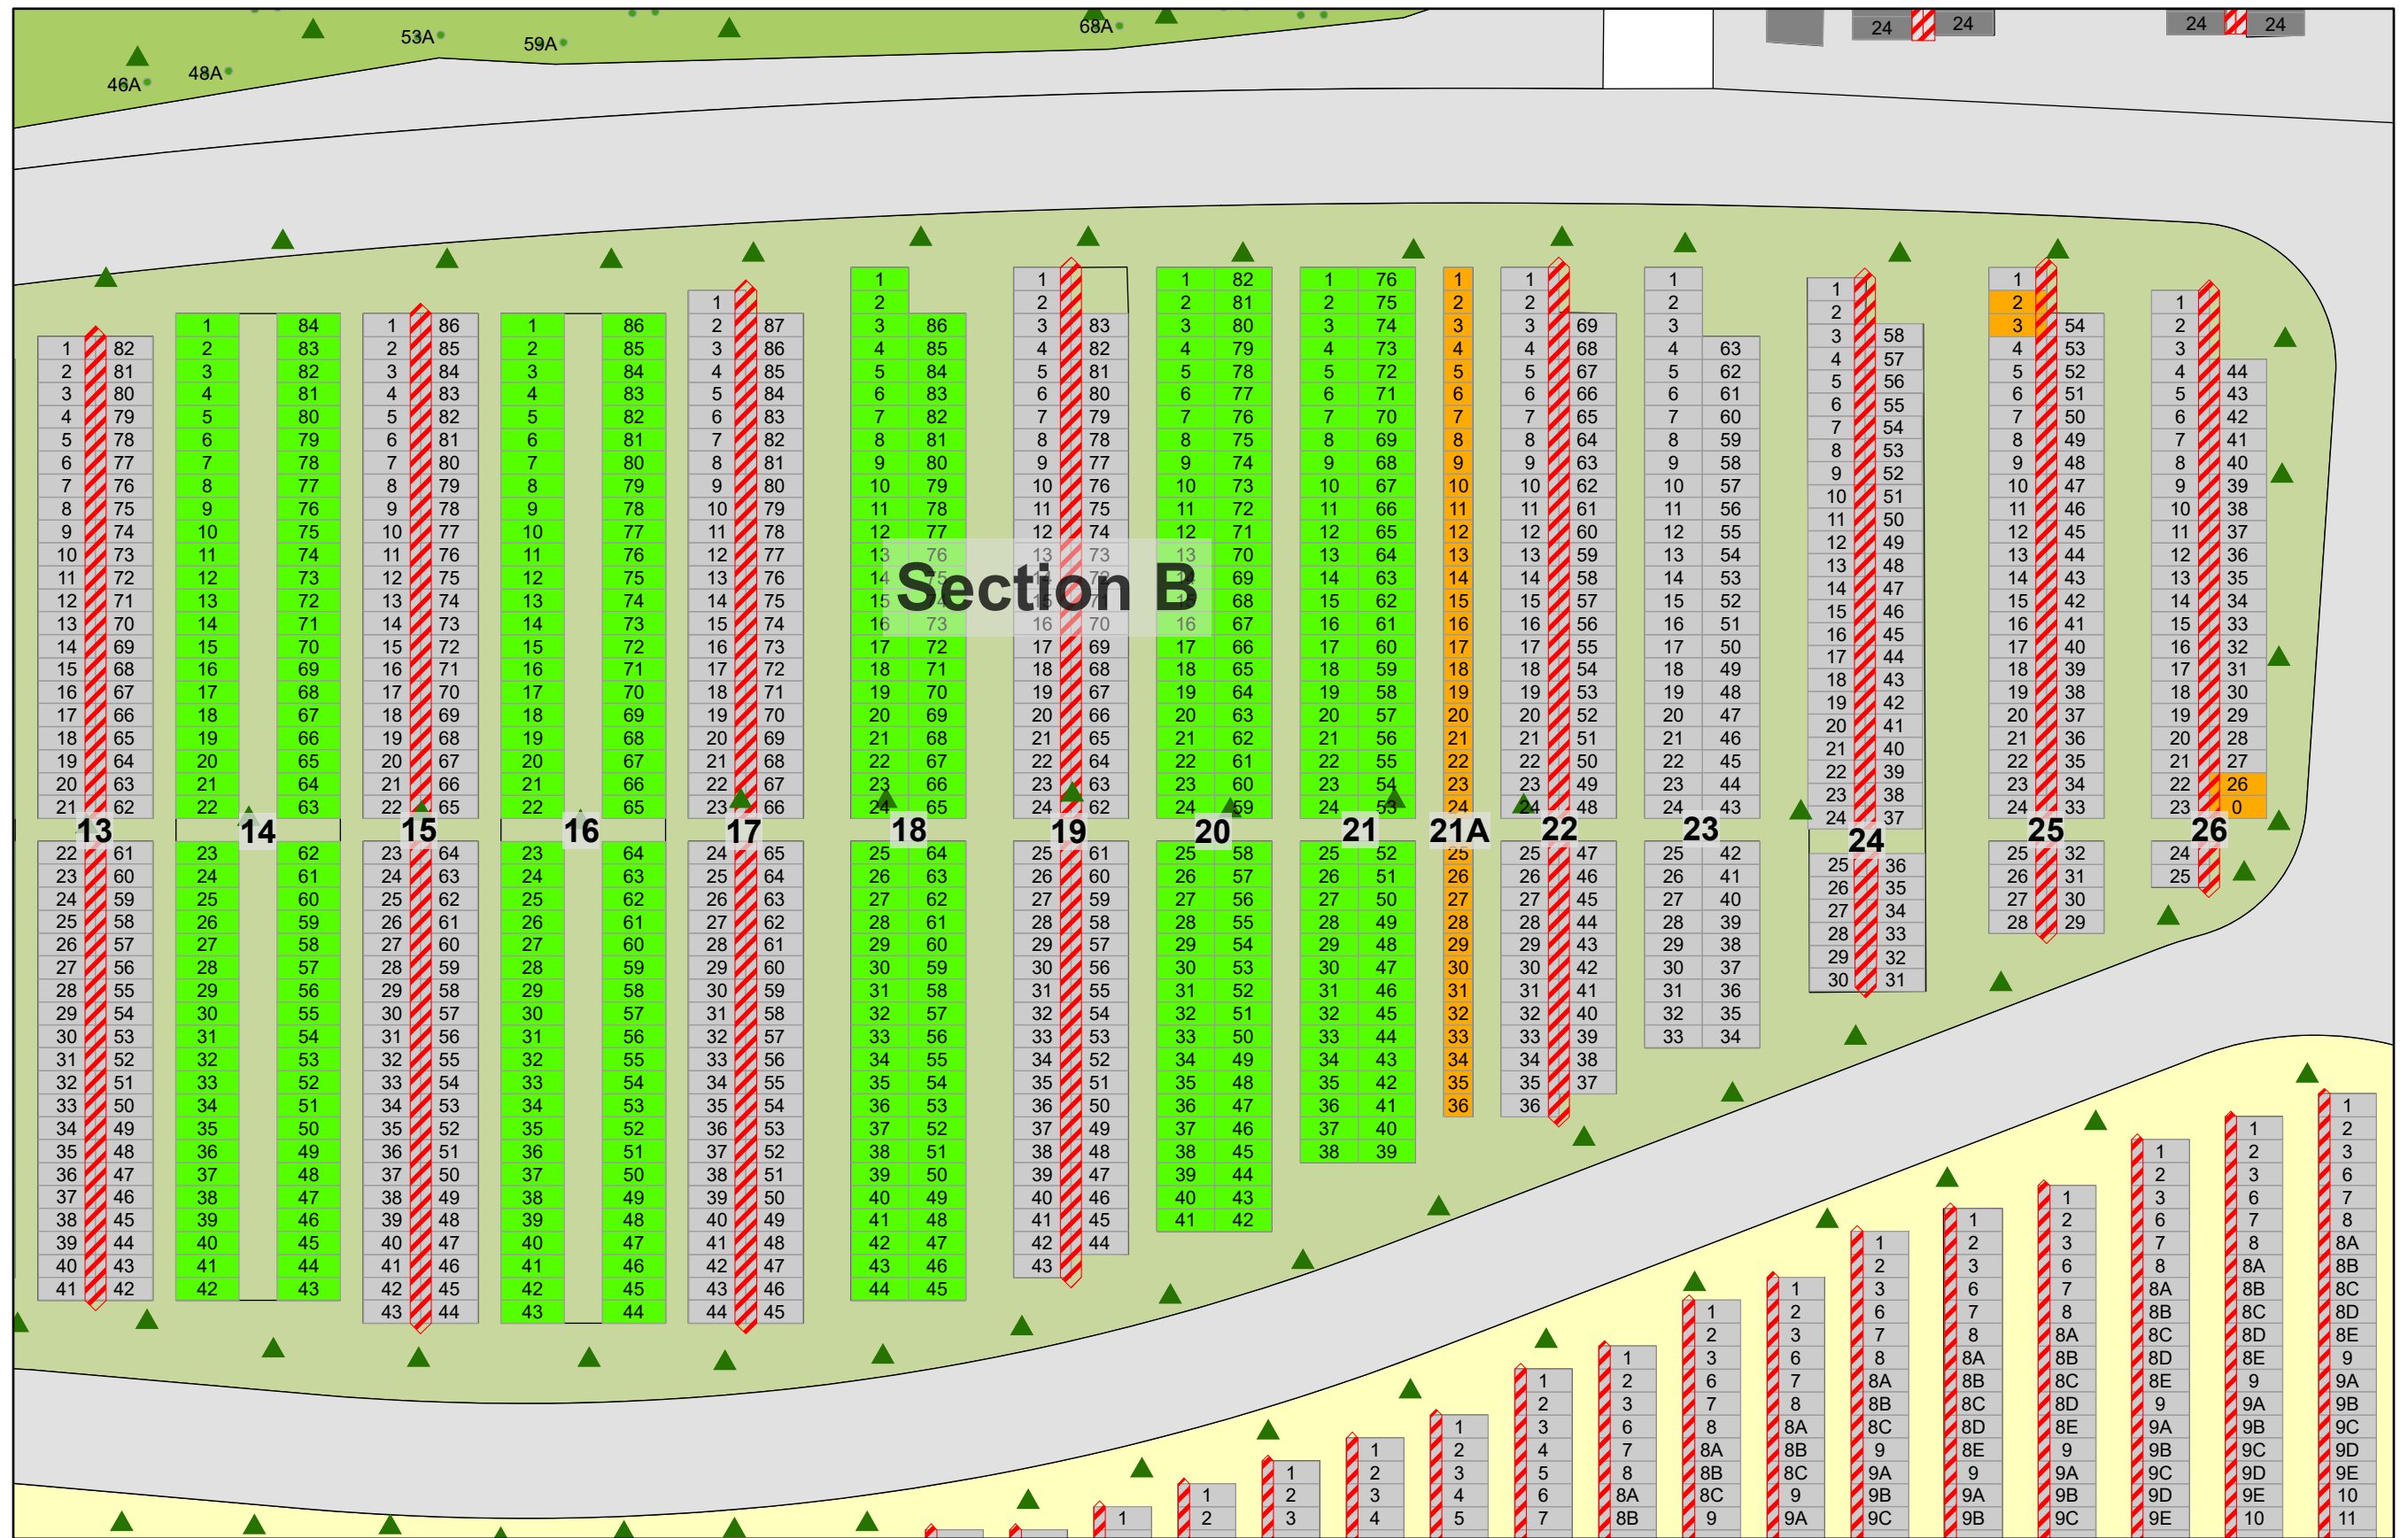

CARD 3

Northern Lights Cemetery - Section B Part 2

Legend

- Flat Monument
- Upright Monument
- Tree
- Cremation Plot
- Grade Beam Asbuilt

Created: July 2009
Updated: May 2022
Data: City of Edmonton
Created by: Fire Rescue Services - Mapping Team

The City of Edmonton disclaims any liability for the use of this map. No reproduction of this map, in whole or in part, is permitted without express written consent of the City of Edmonton Fire Rescue Services.