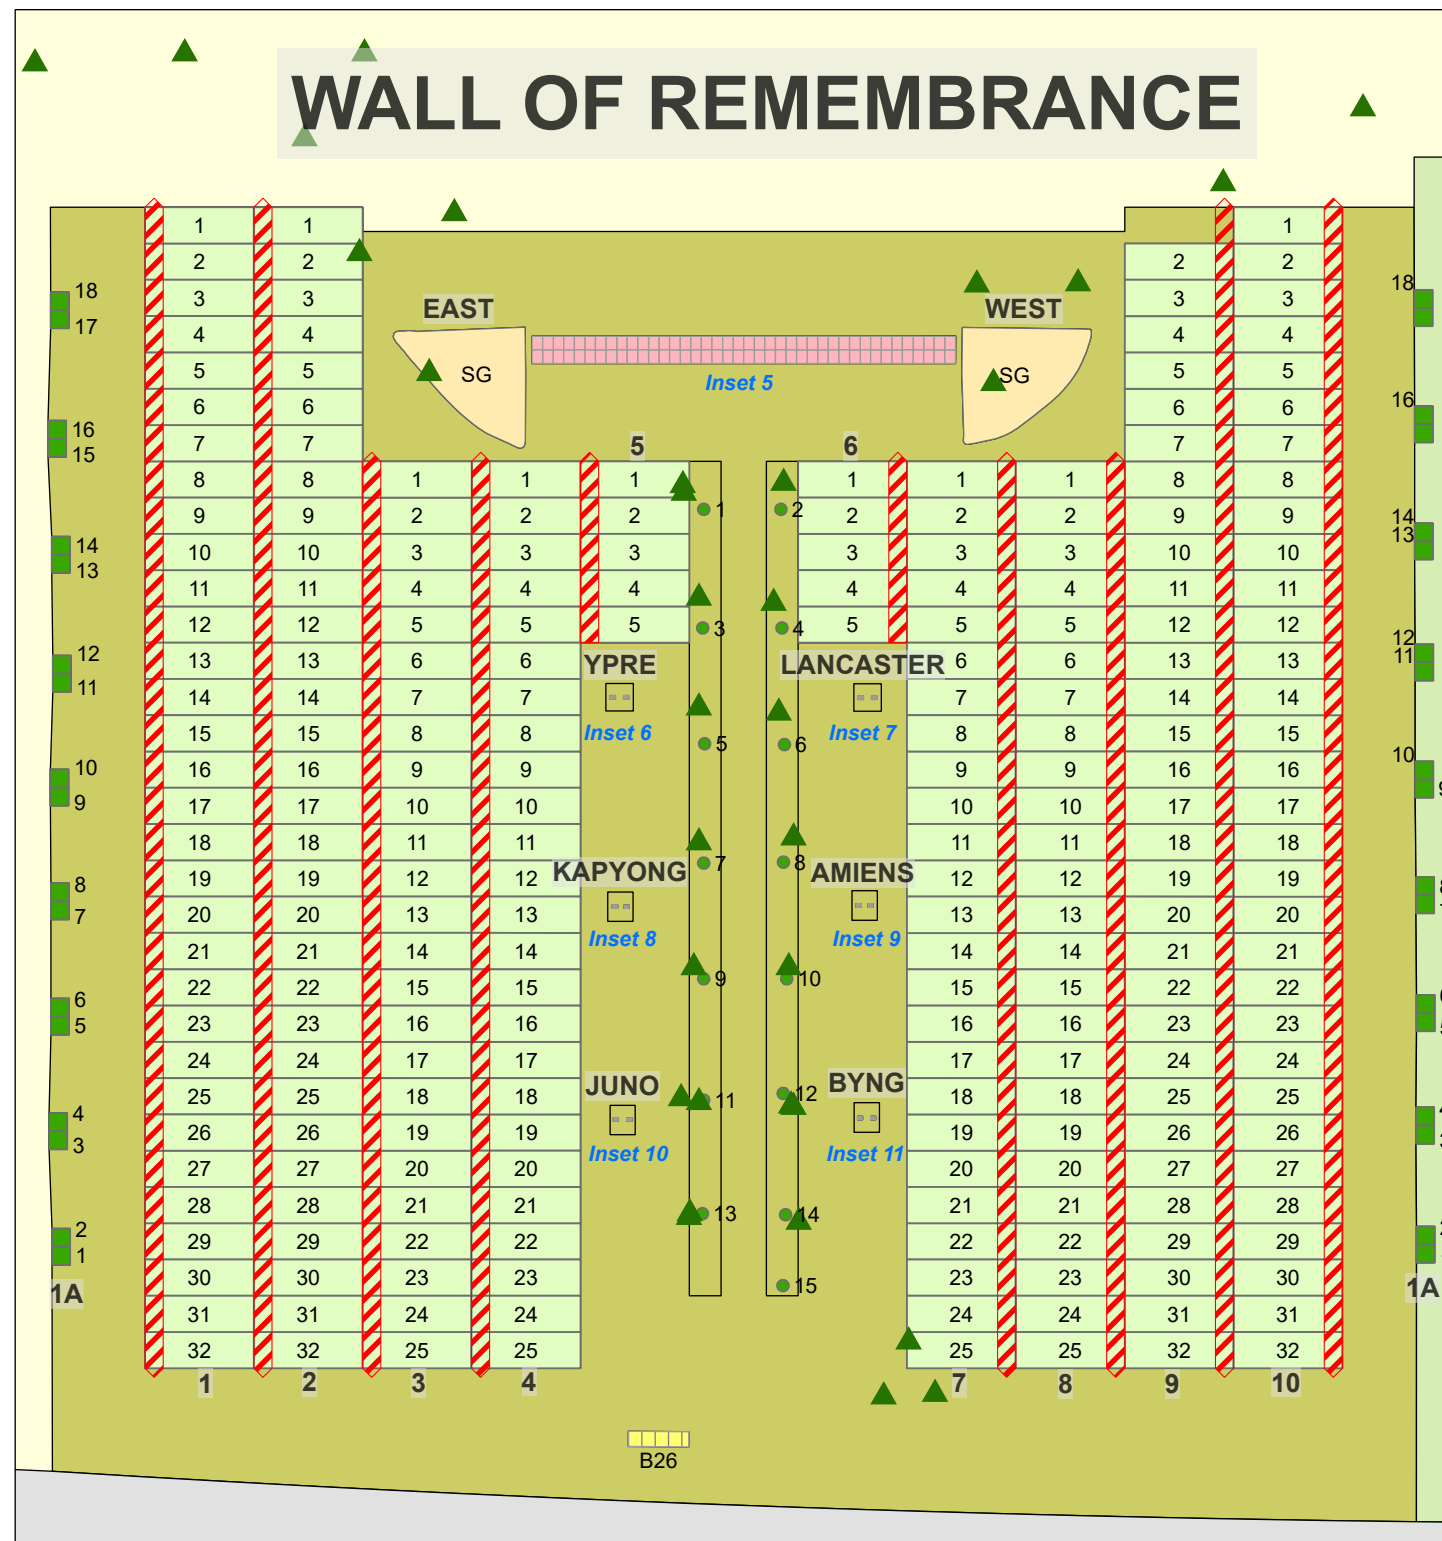

CARD 13

Northern Lights Cemetery - Wall of Remembrance