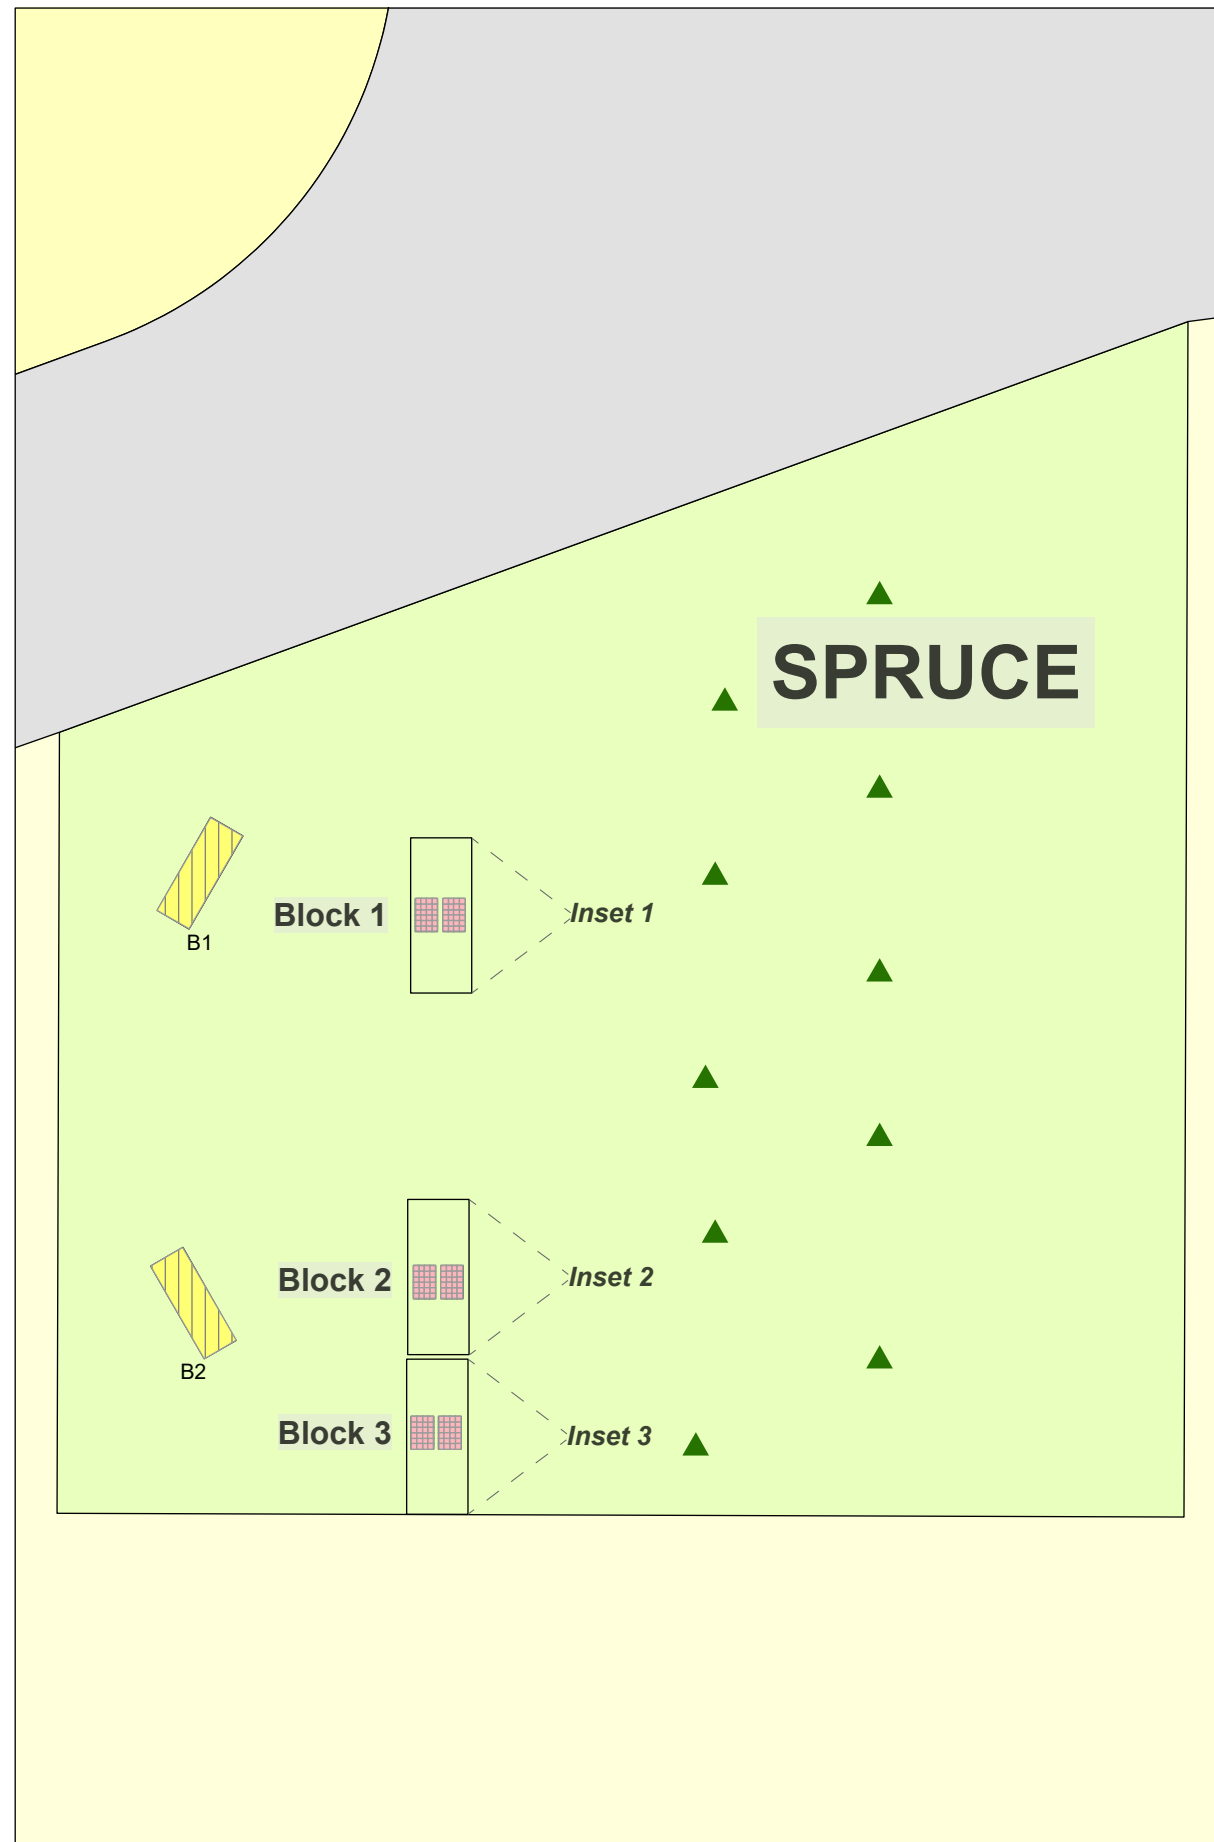

CARD 12

Northern Lights Cemetery - Spruce