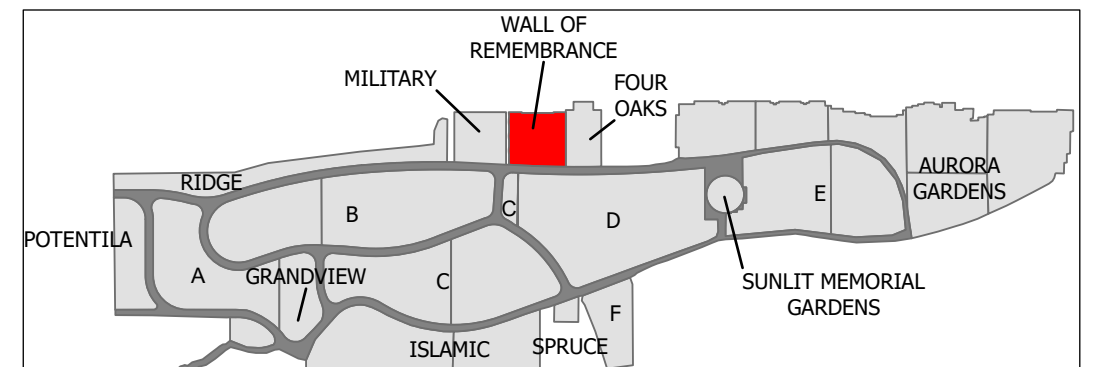

CARD 13

Northern Lights Cemetery - Wall of Remembrance

Legend

- Niche
- Military Upright
- Garden Plot
- Bench
- Grade Beam Asbuilt
- Tree
- Scattering Garden (SG)

Created: July 2009
Updated: May 2022
Data: City of Edmonton
Created by: Fire Rescue Services - Mapping Team

The City of Edmonton disclaims any liability for the use of this map. No reproduction of this map, in whole or in part, is permitted without express written consent of the City of Edmonton Fire Rescue Services.