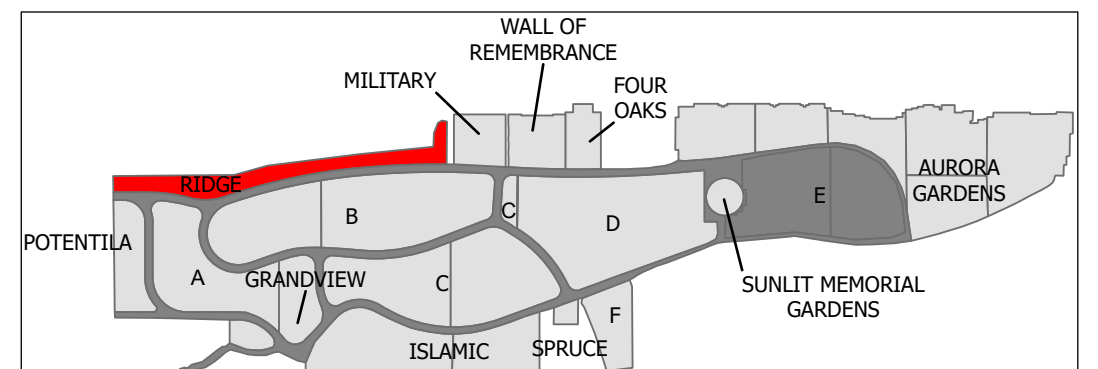

CARD 11

Northern Lights Cemetery - Ridge

Legend

- Garden Plot
- Child Plot
- Upright Monument
- ▲ Tree
- Flat Monument
- Scattering Garden (SG)
- Grade Beam Asbuilt
- Roadway

Created: July 2009
Updated: May 2022
Data: City of Edmonton
Created by: Fire Rescue Services - Mapping Team

The City of Edmonton disclaims any liability for the use of this map. No reproduction of this map, in whole or in part, is permitted without express written consent of the City of Edmonton Fire Rescue Services.