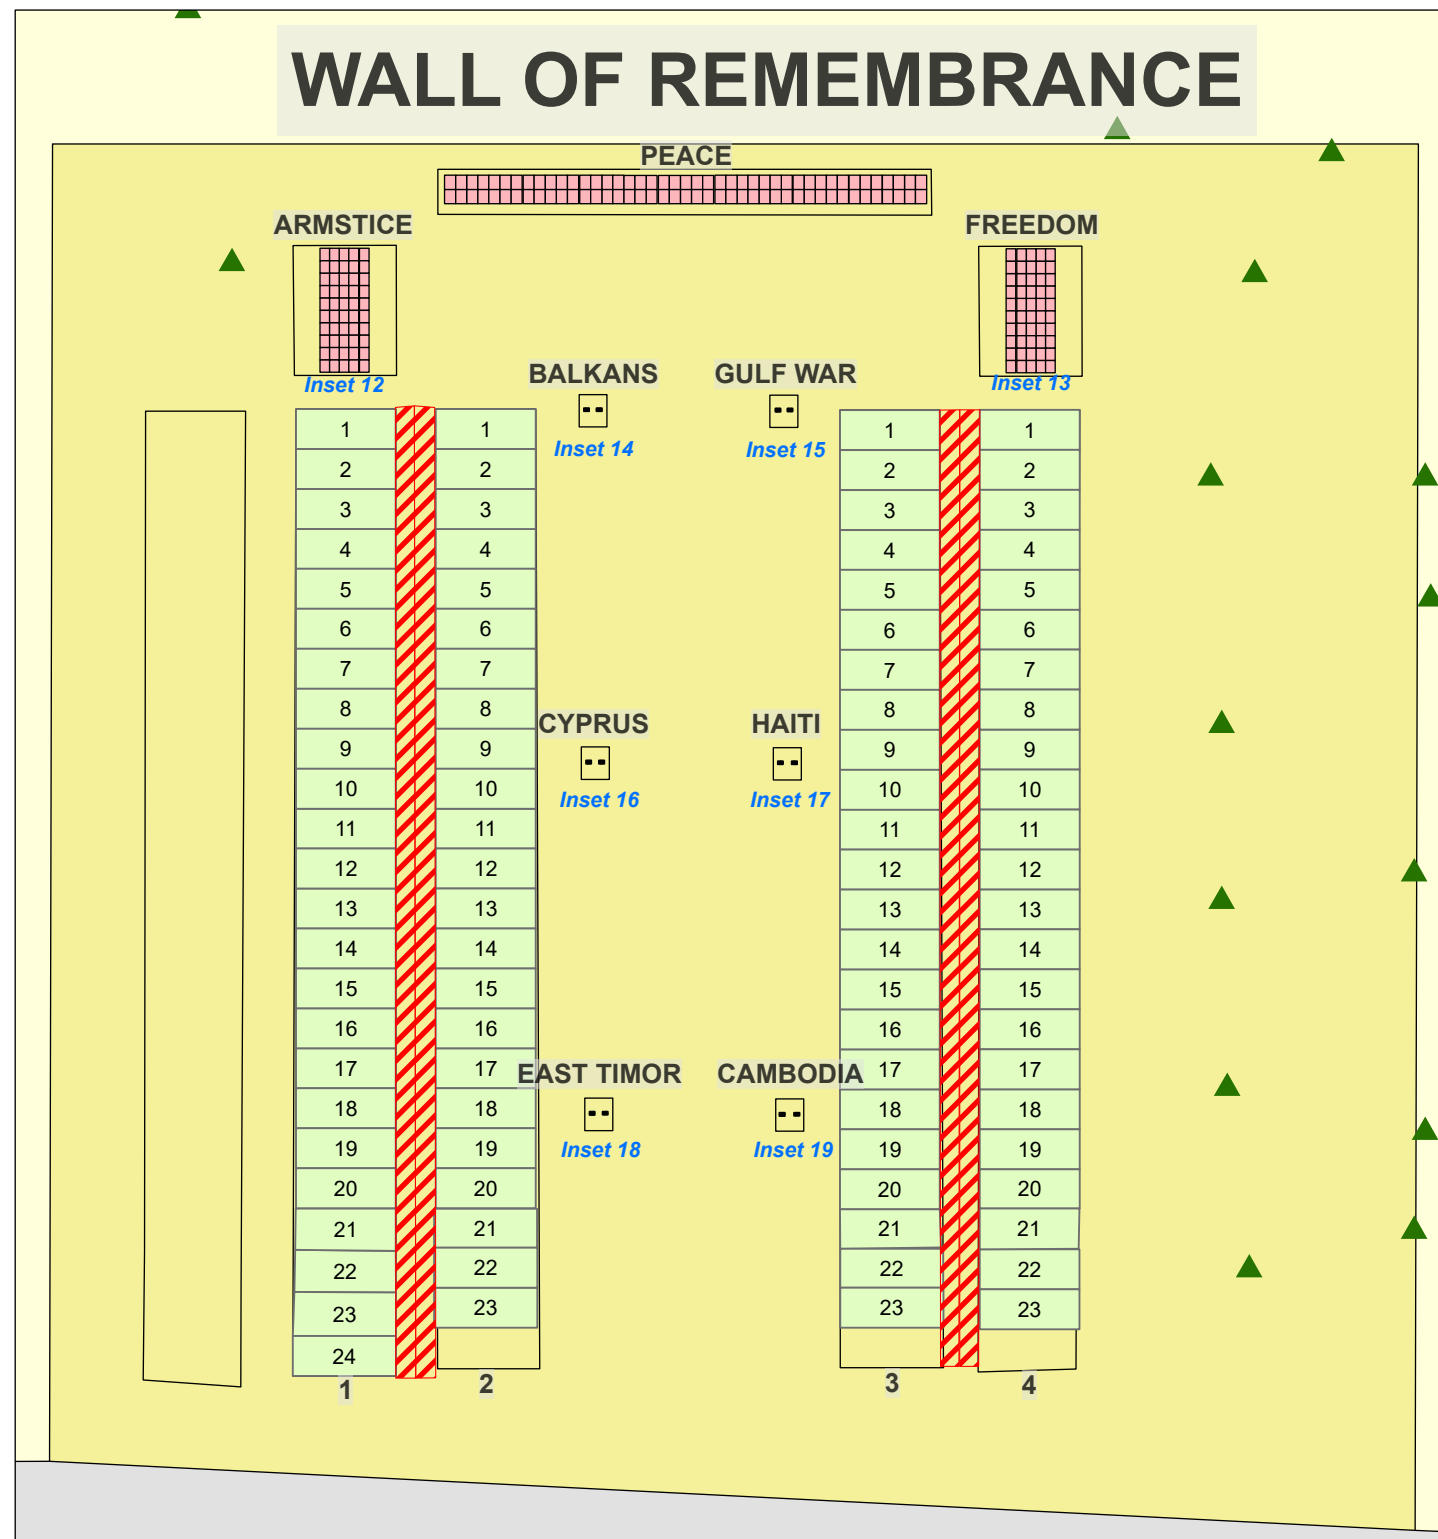

CARD 14

Northern Lights Cemetery - Military