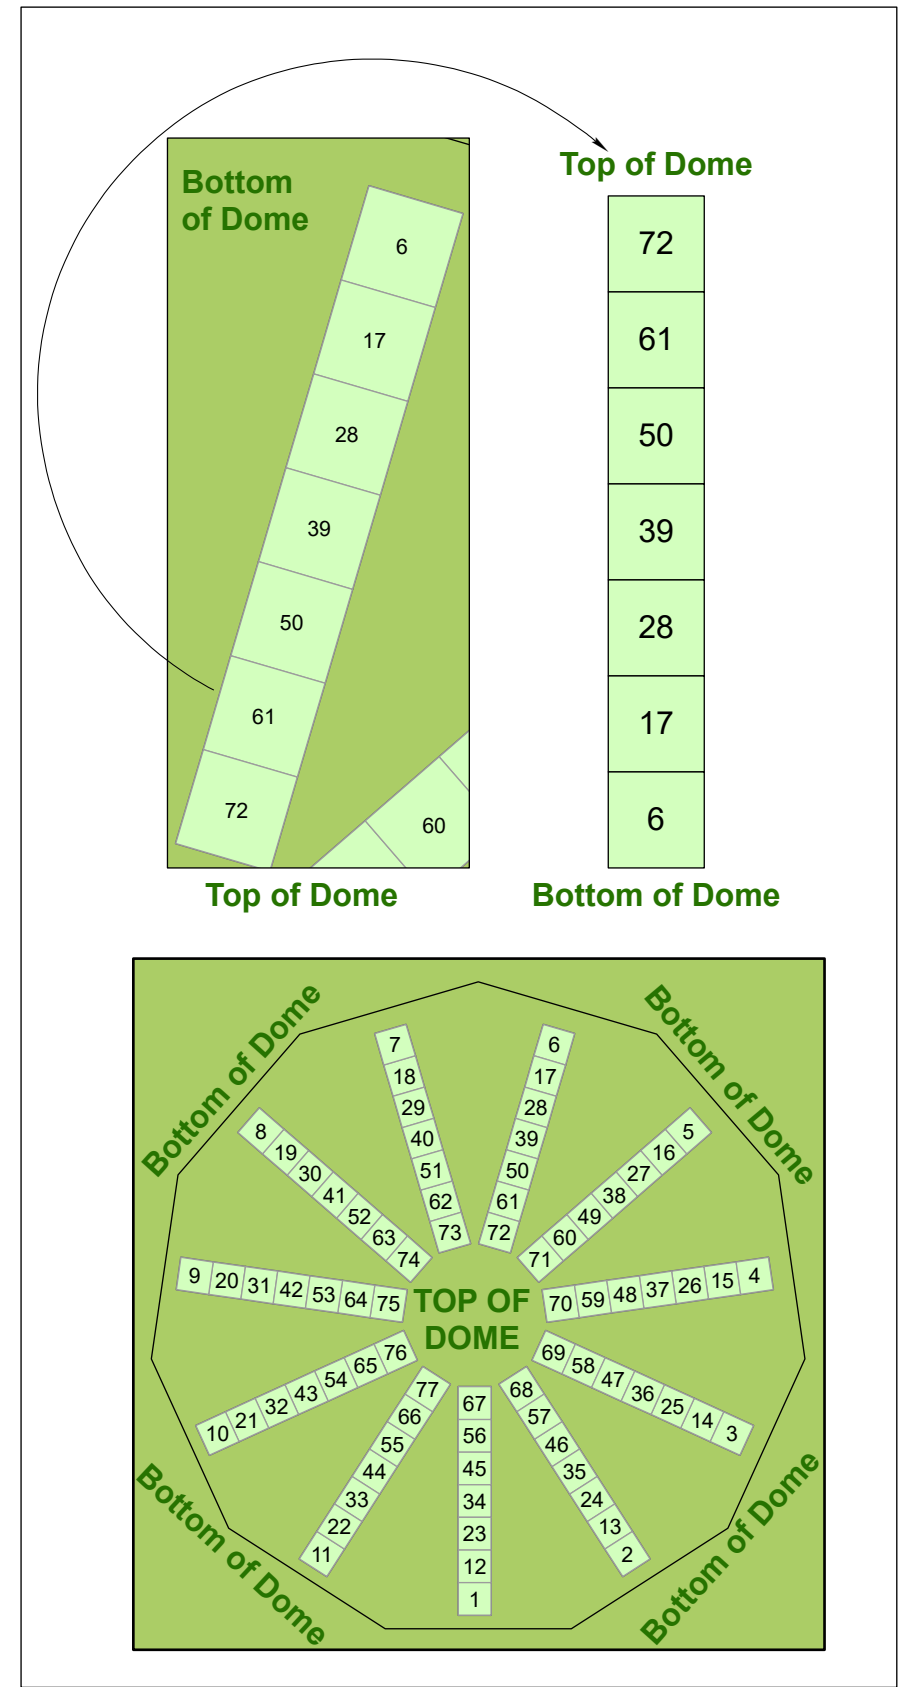

Inset 1: Dome