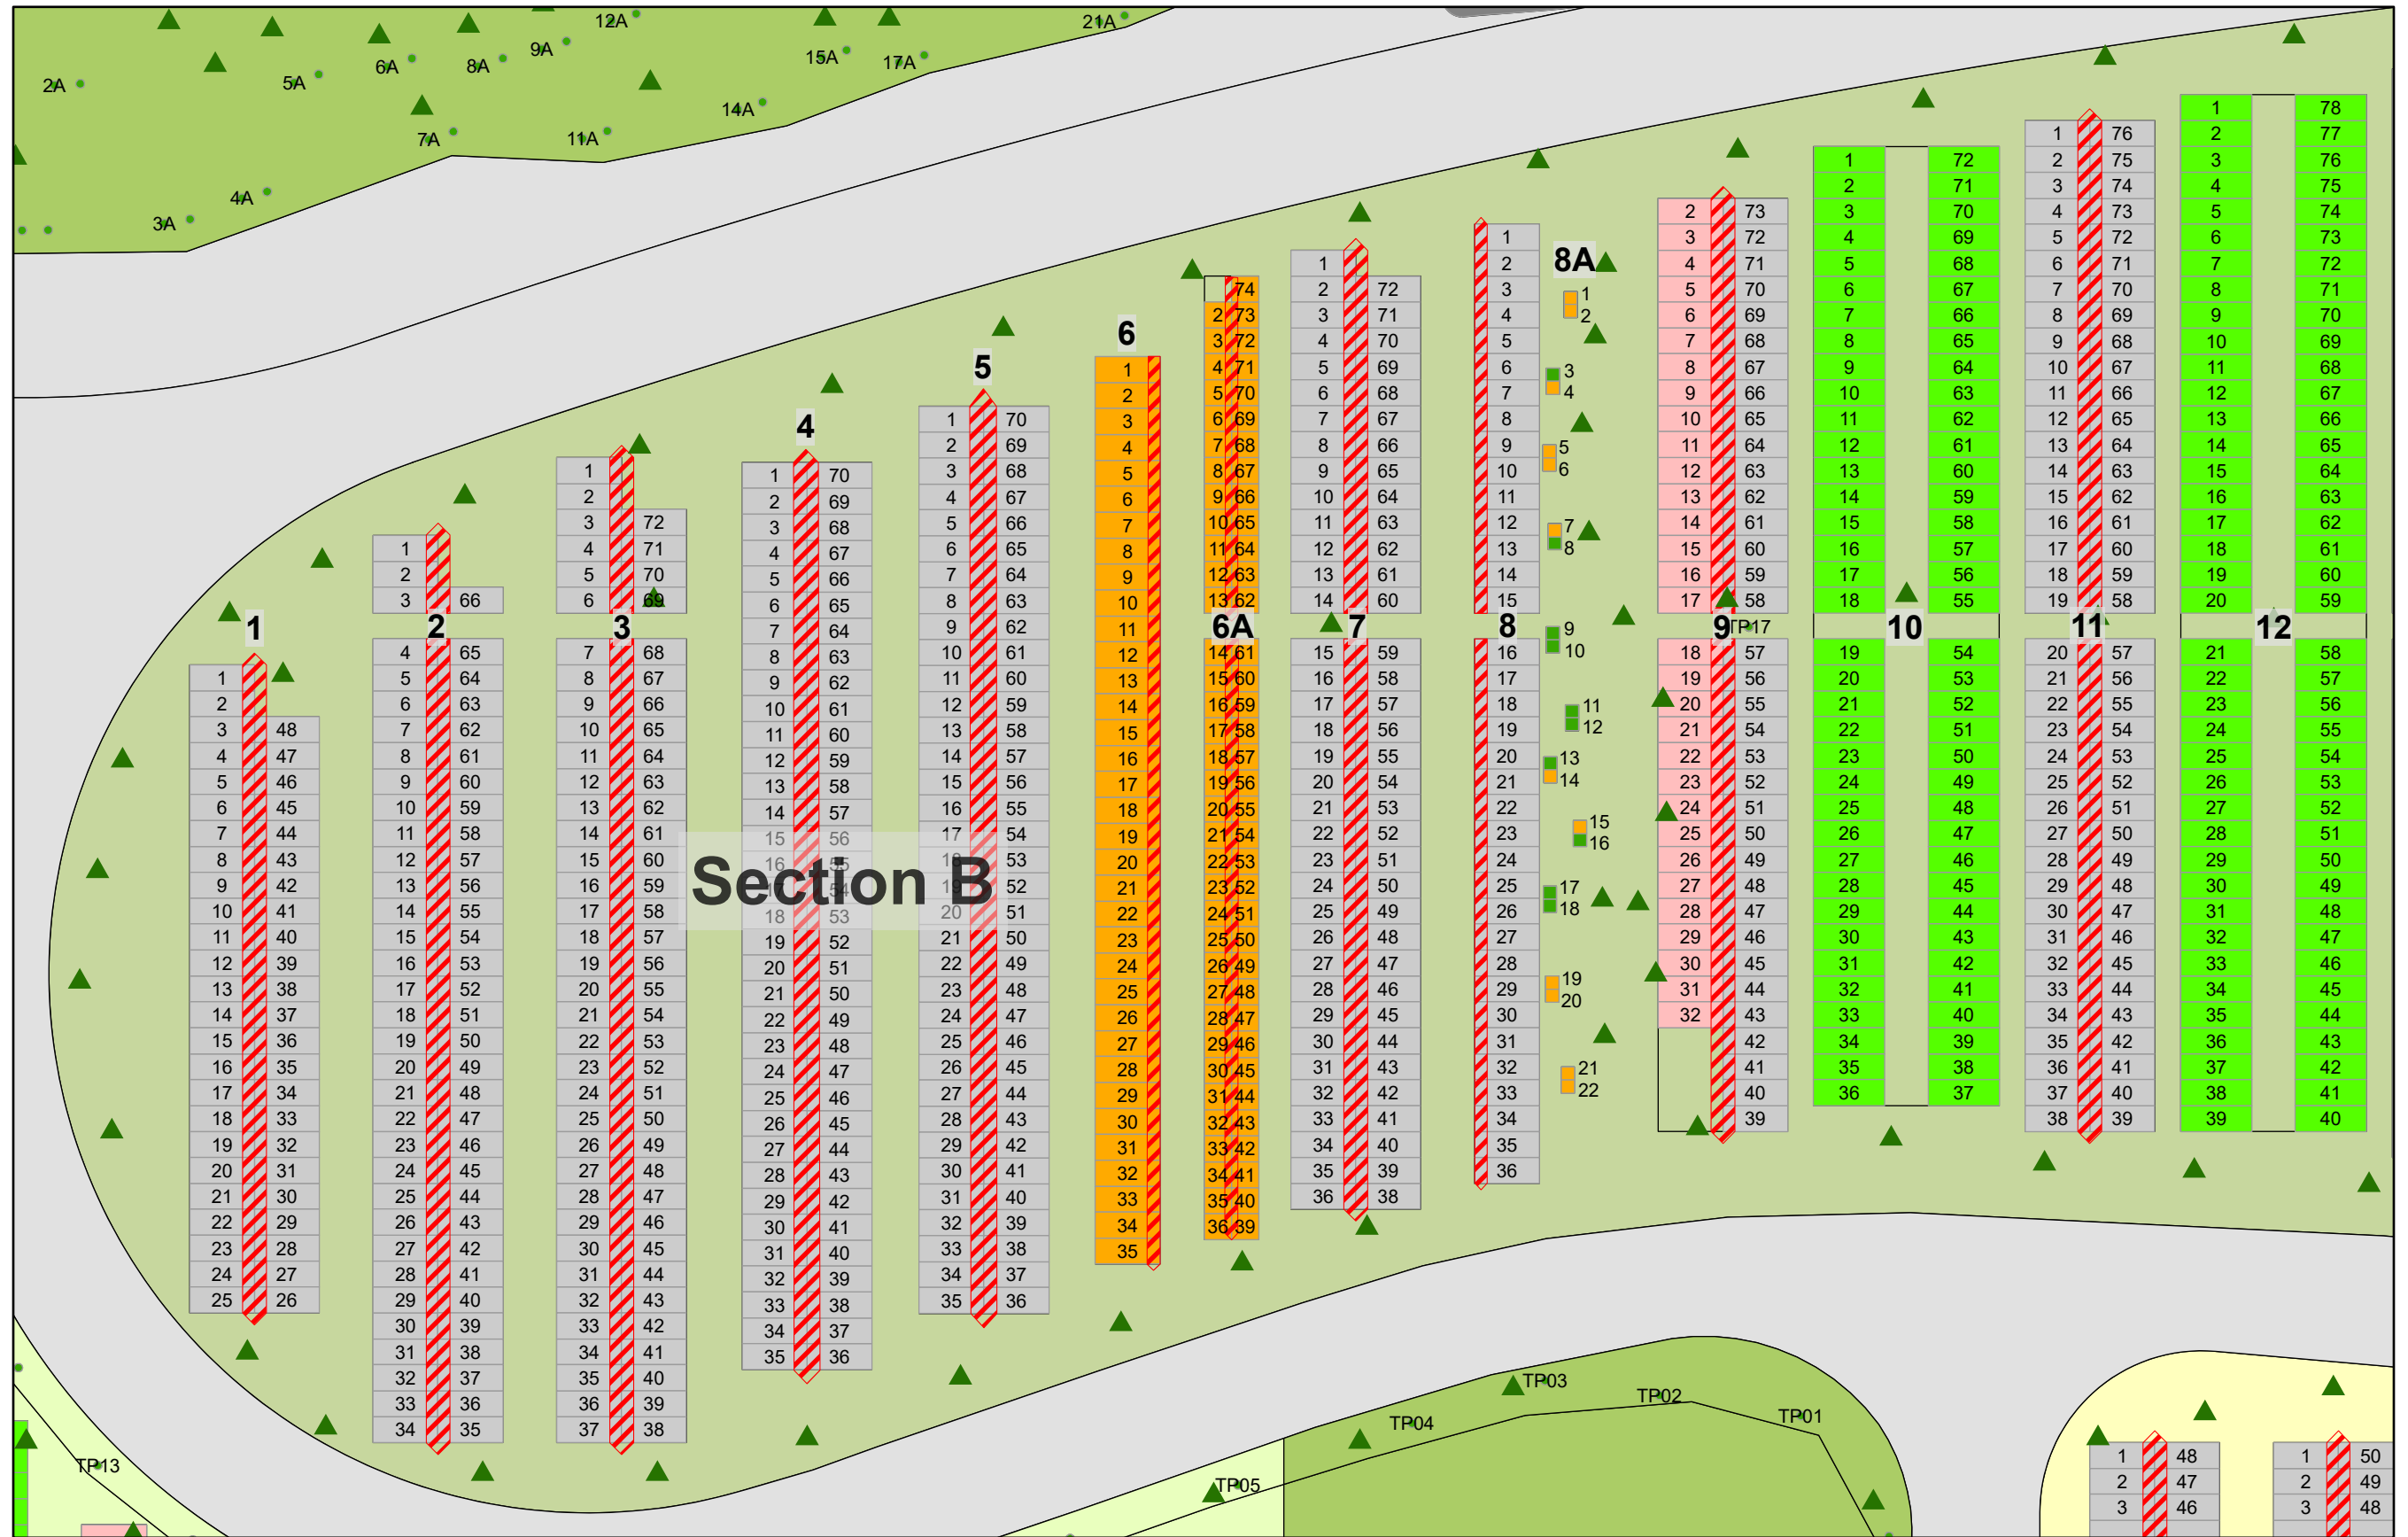

CARD 2

Northern Lights Cemetery - Section B Part 1

Section B

Legend

- Child Plot
- Flat Monument
- Tree
- Cremation Plot
- Upright Monument
- Grade Beam Asbuilt
- Roadway

Created: July 2009
Updated: May 2022
Data: City of Edmonton
Created by: Fire Rescue Services - Mapping Team

The City of Edmonton disclaims any liability for the use of this map. No reproduction of this map, in whole or in part, is permitted without express written consent of the City of Edmonton Fire Rescue Services.