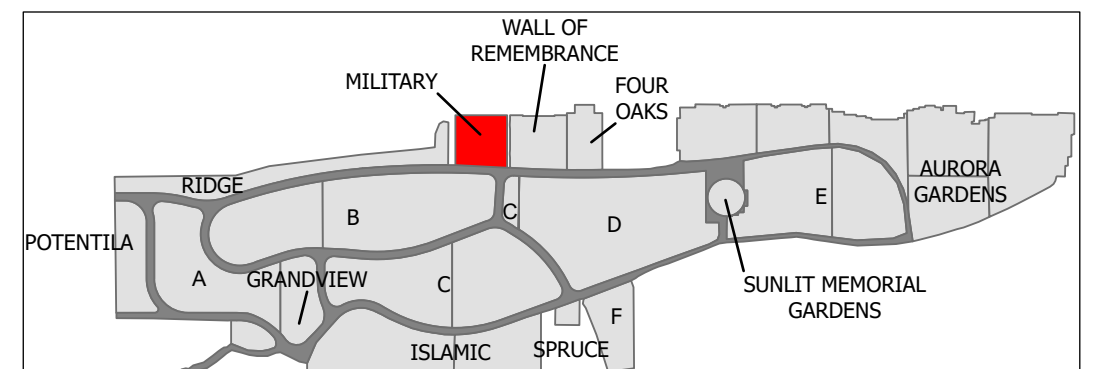

CARD 14

Northern Lights Cemetery - Military

Legend

- Military Upright Monument
- Niche
- Grade Beam Asbuilt
- Tree

Created: July 2009
Updated: May 2022
Data: City of Edmonton
Created by: Fire Rescue Services - Mapping Team

The City of Edmonton disclaims any liability for the use of this map. No reproduction of this map, in whole or in part, is permitted without express written consent of the City of Edmonton Fire Rescue Services.