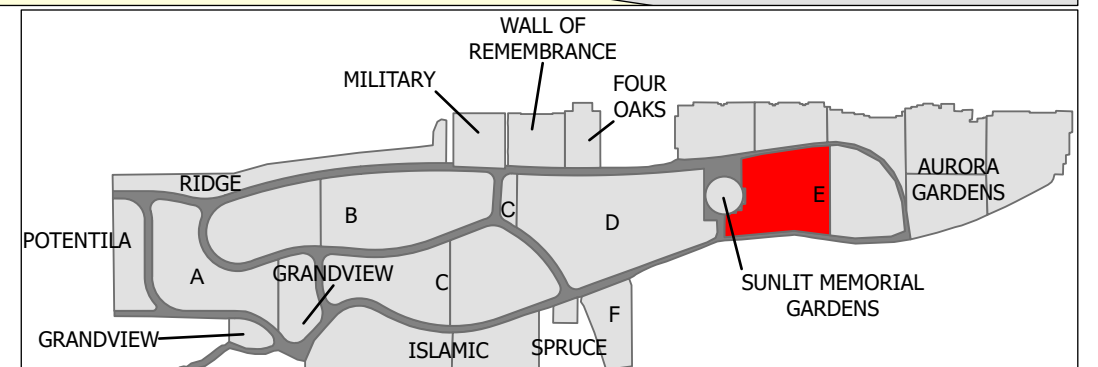

### Legend

- Upright Monument
- Cremation Plot
- Grade Beam Asbuilt
- Roadway

Created: July 2009  
 Updated: May 2022  
 Data: City of Edmonton  
 Created by: Fire Rescue Services - Mapping Team

The City of Edmonton disclaims any liability for the use of this map. No reproduction of this map, in whole or in part, is permitted without express written consent of the City of Edmonton Fire Rescue Services.