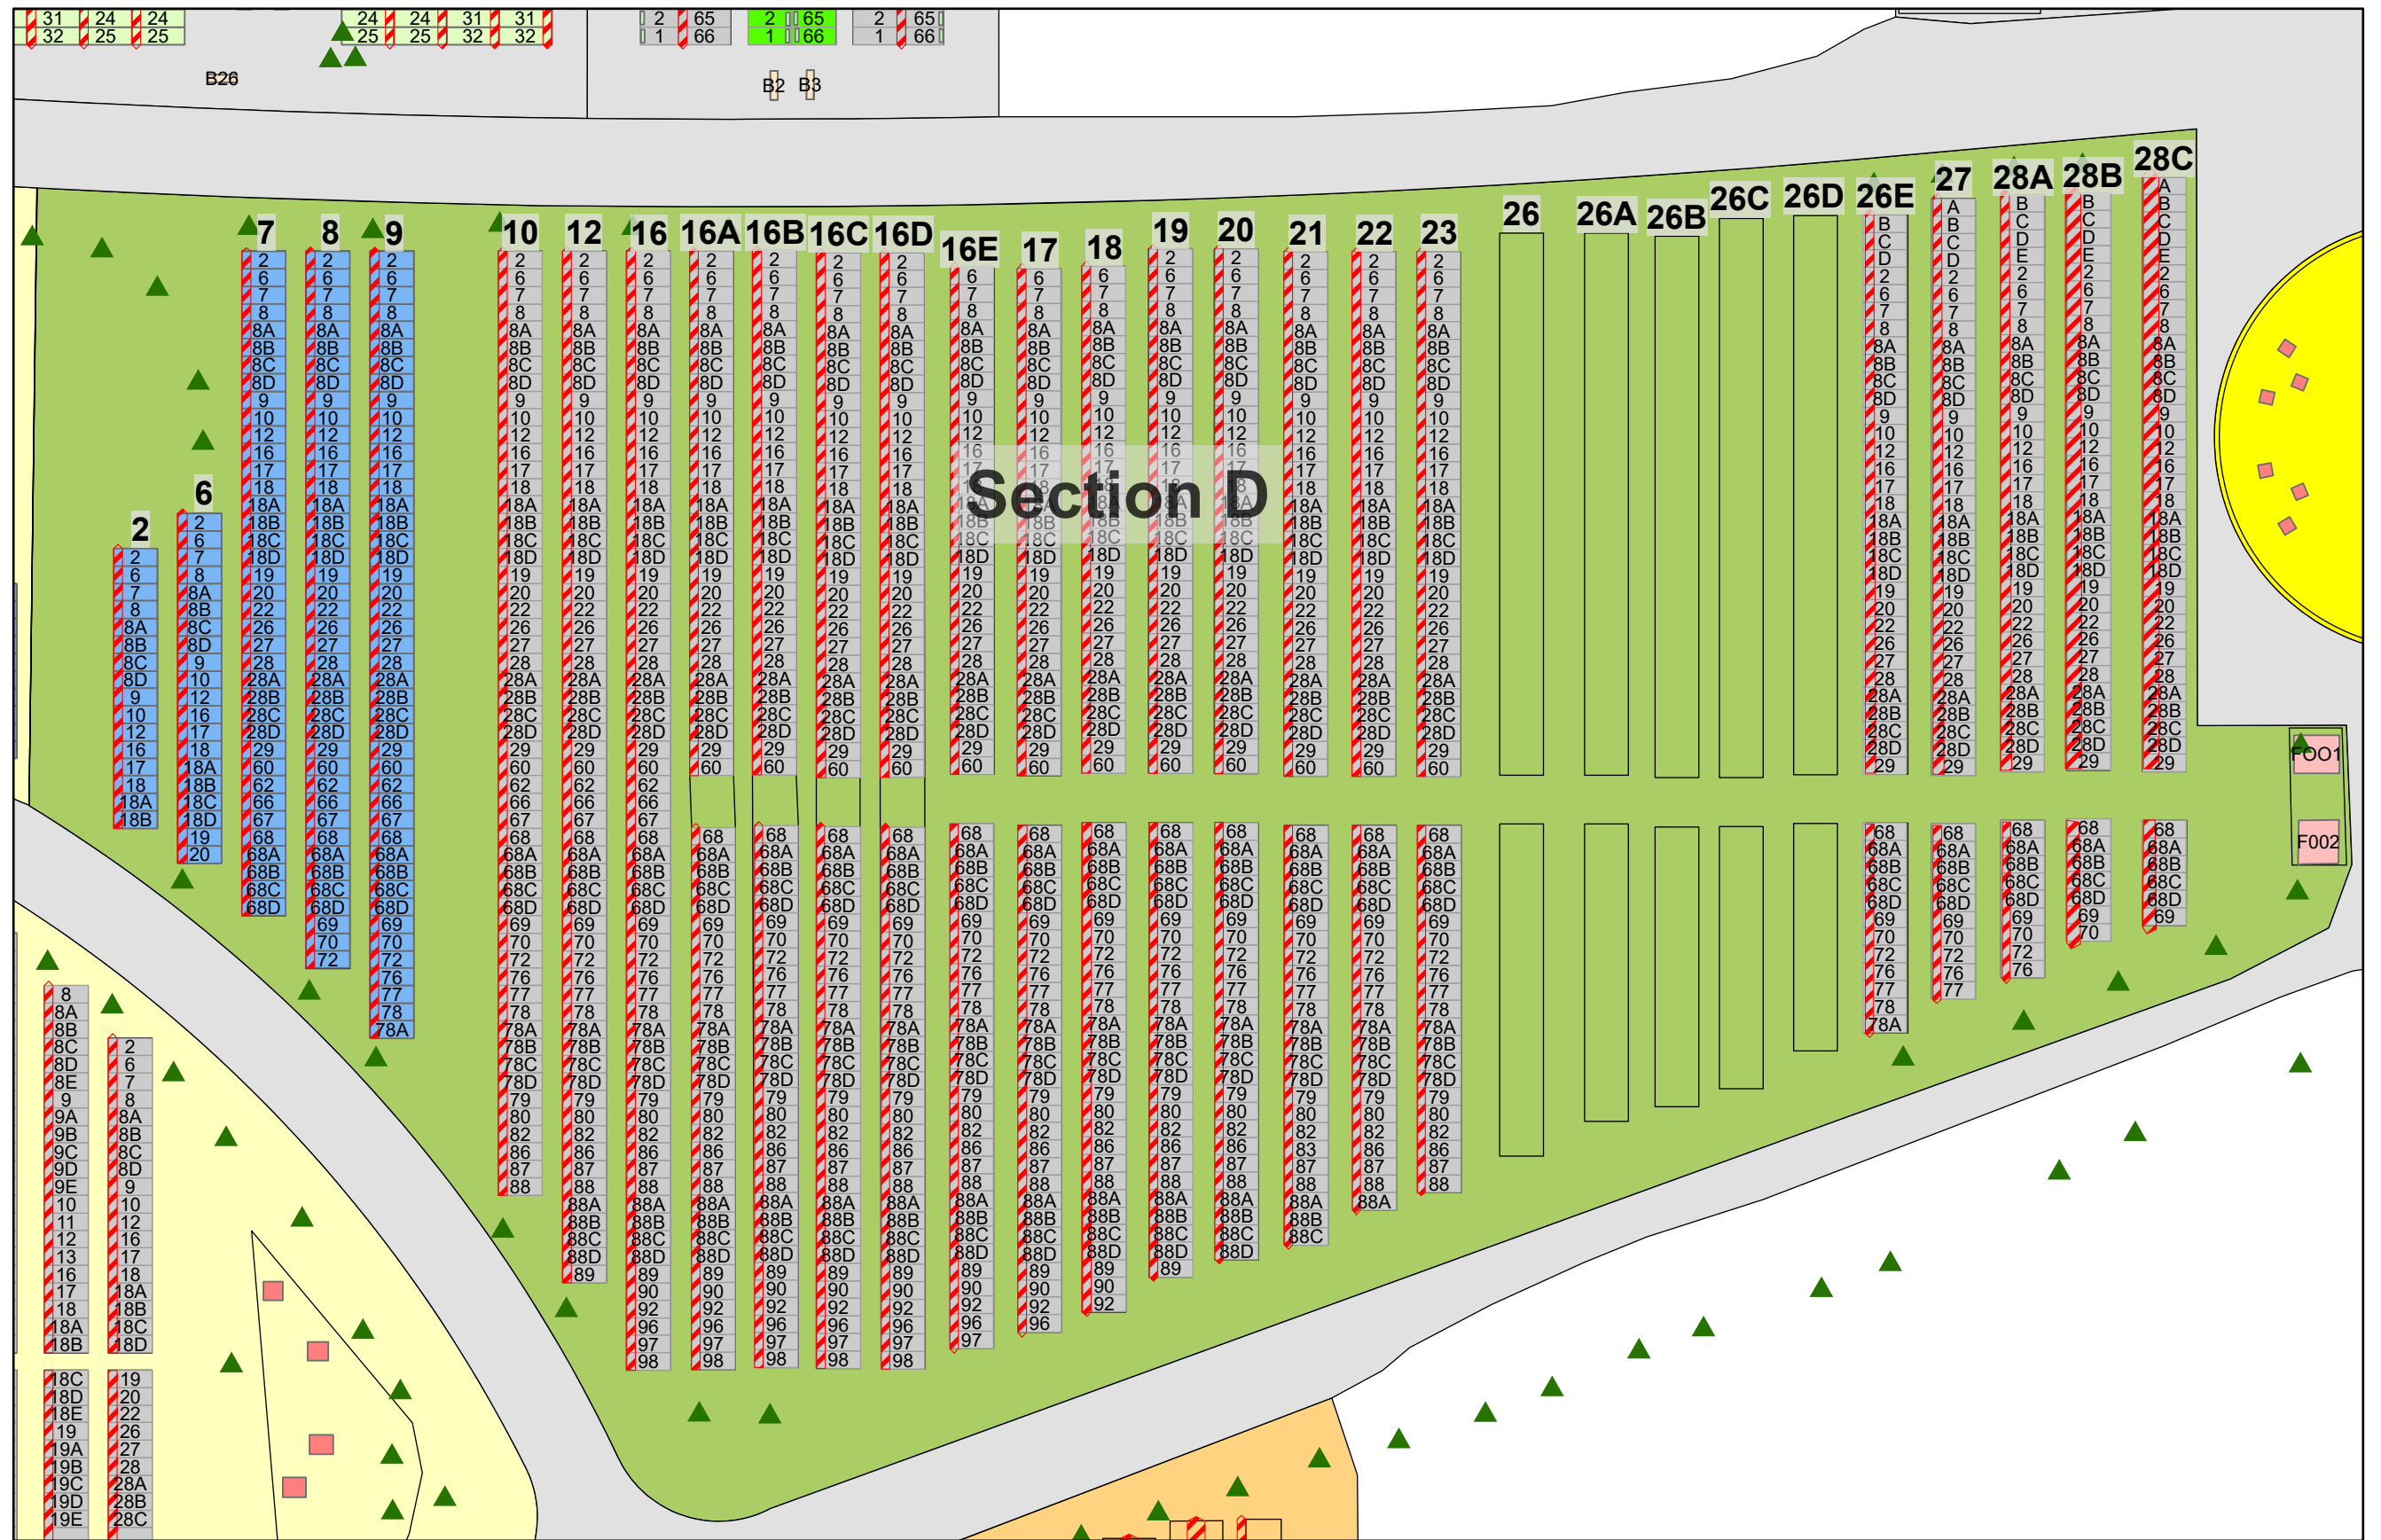

CARD 6

Northern Lights Cemetery - Section D

Legend

- Upright Monument
- Grade Beam Asbuilt
- Oversized Upright Monument
- Commemorative Plot
- Tree
- Roadway

Created: July 2009
Updated: May 2022
Data: City of Edmonton
Created by: Fire Rescue Services - Mapping Team

The City of Edmonton disclaims any liability for the use of this map. No reproduction of this map, in whole or in part, is permitted without express written consent of the City of Edmonton Fire Rescue Services.