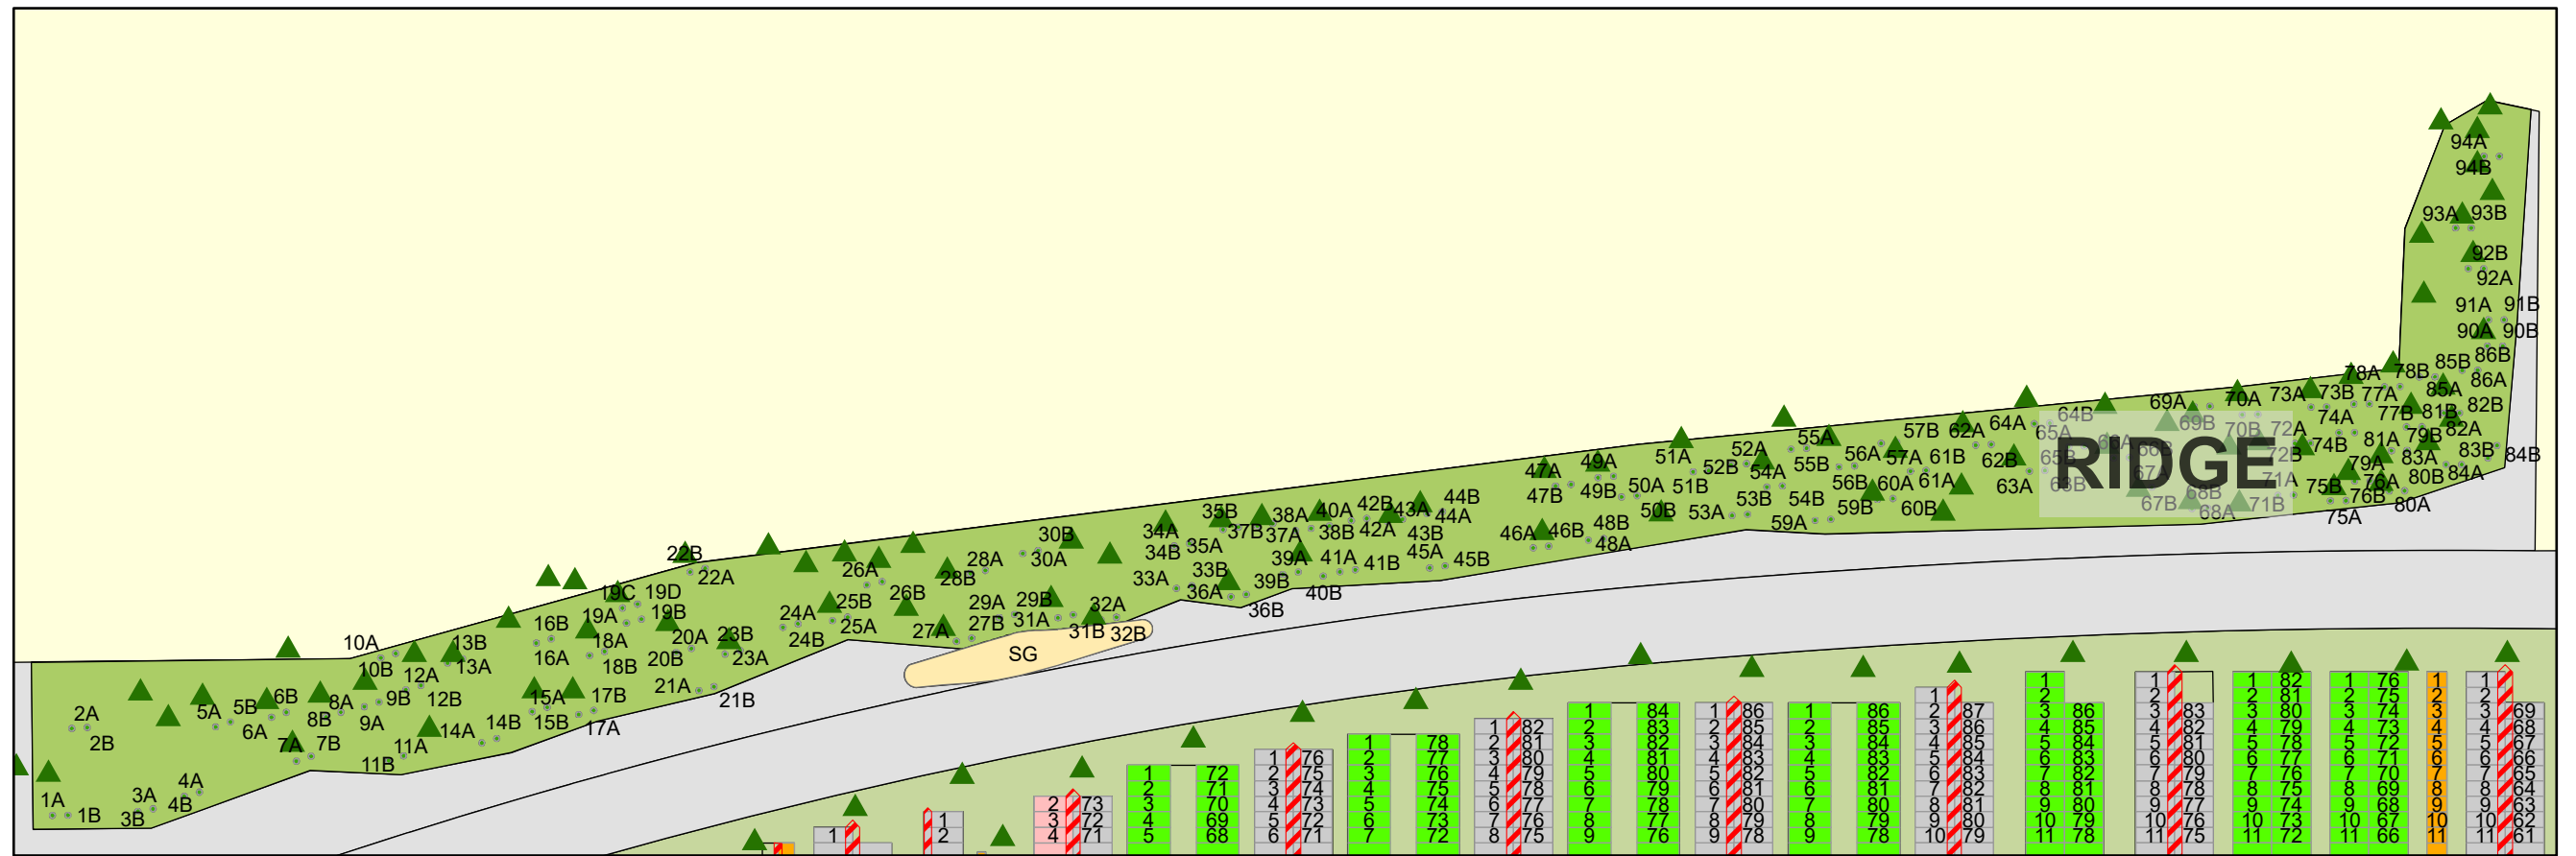

CARD 11

Northern Lights Cemetery - Ridge

Legend

- Garden Plot
- Child Plot
- Upright Monument
- ▲ Tree
- Flat Monument
- Scattering Garden (SG)
- Grade Beam Asbuilt
- Roadway

Created: July 2009
Updated: May 2022
Data: City of Edmonton
Created by: Fire Rescue Services - Mapping Team

The City of Edmonton disclaims any liability for the use of this map. No reproduction of this map, in whole or in part, is permitted without express written consent of the City of Edmonton Fire Rescue Services.