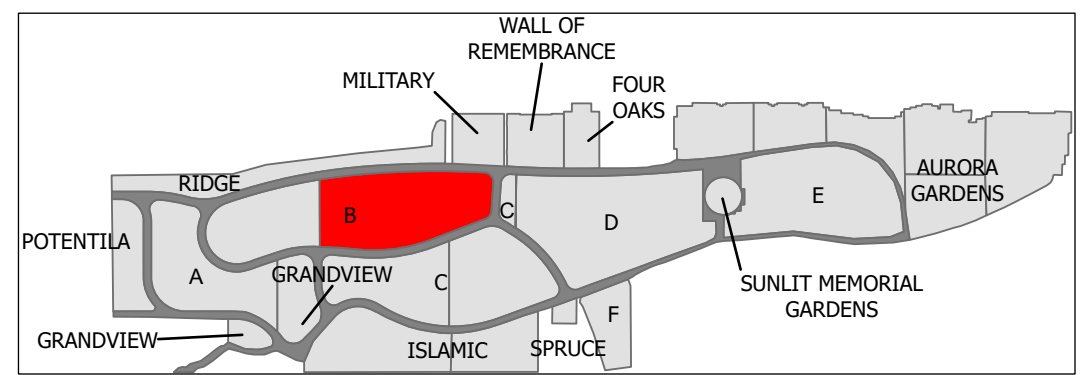

CARD 3

Northern Lights Cemetery - Section B Part 2

Legend

- Flat Monument
- Upright Monument
- Tree
- Cremation Plot
- Grade Beam Asbuilt

Created: July 2009
Updated: May 2022
Data: City of Edmonton
Created by: Fire Rescue Services - Mapping Team

The City of Edmonton disclaims any liability for the use of this map. No reproduction of this map, in whole or in part, is permitted without express written consent of the City of Edmonton Fire Rescue Services.