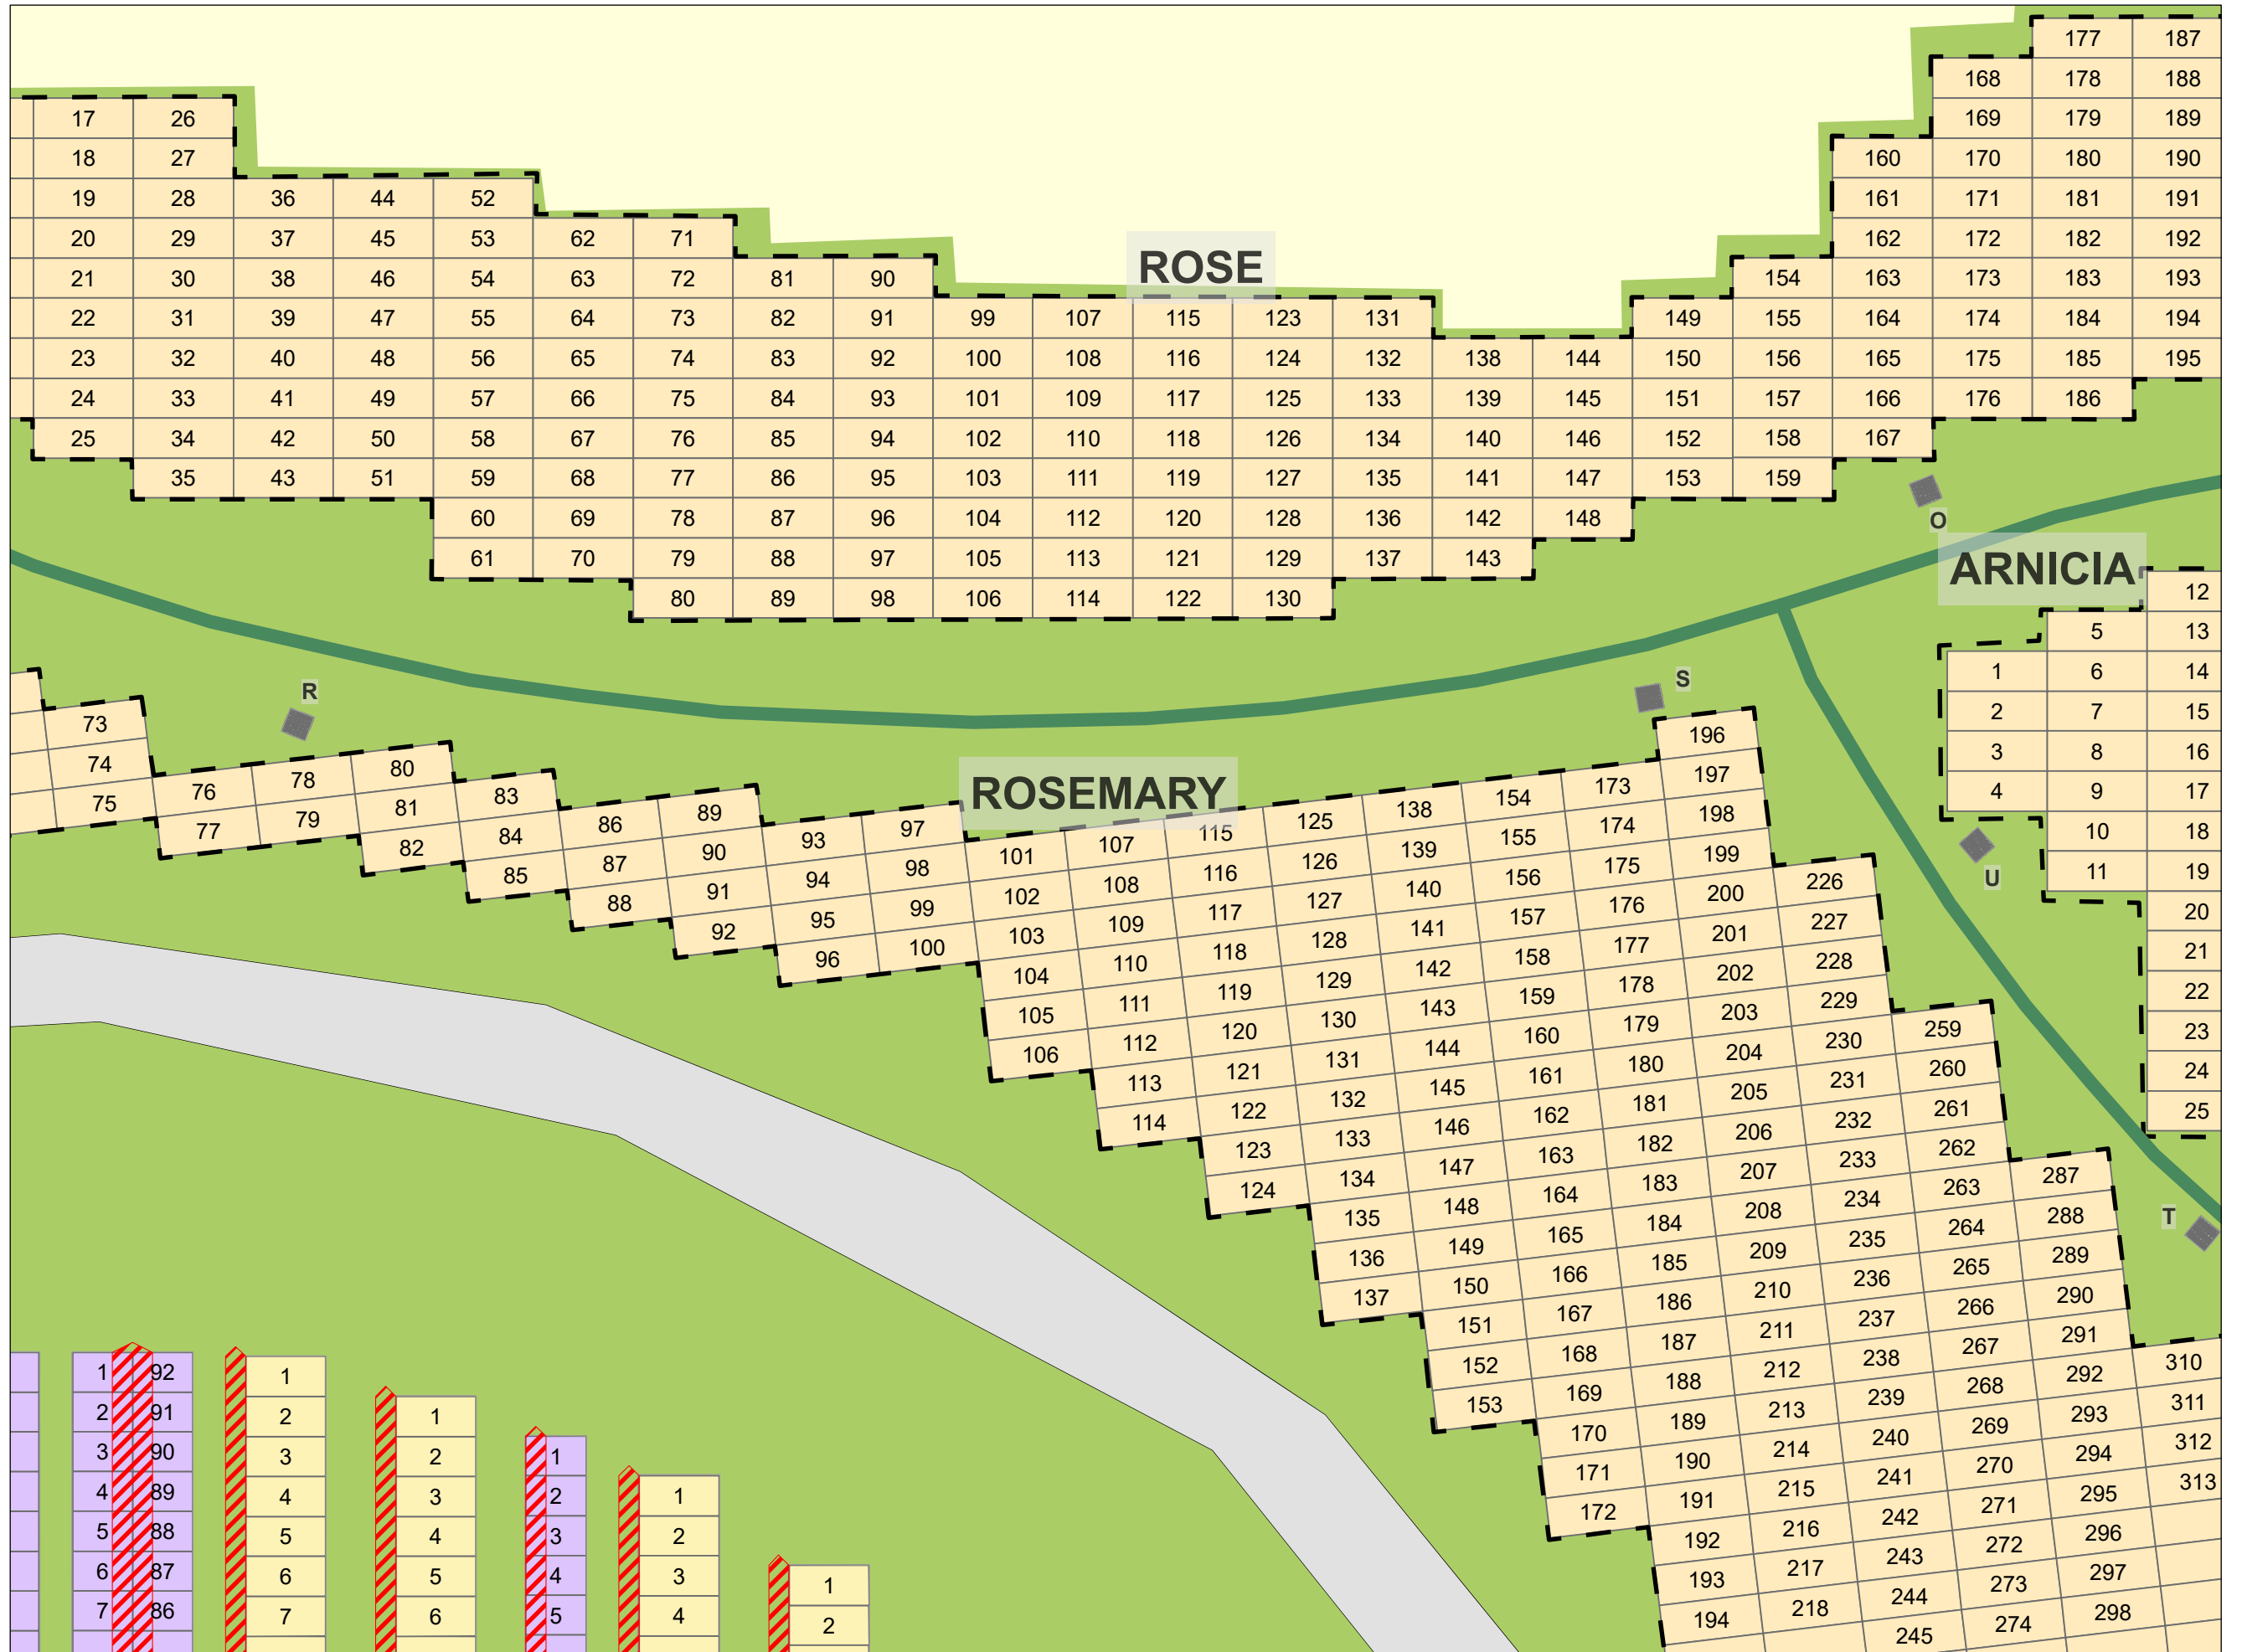

CARD 21

Northern Lights Cemetery - Aurora Gardens Part 3