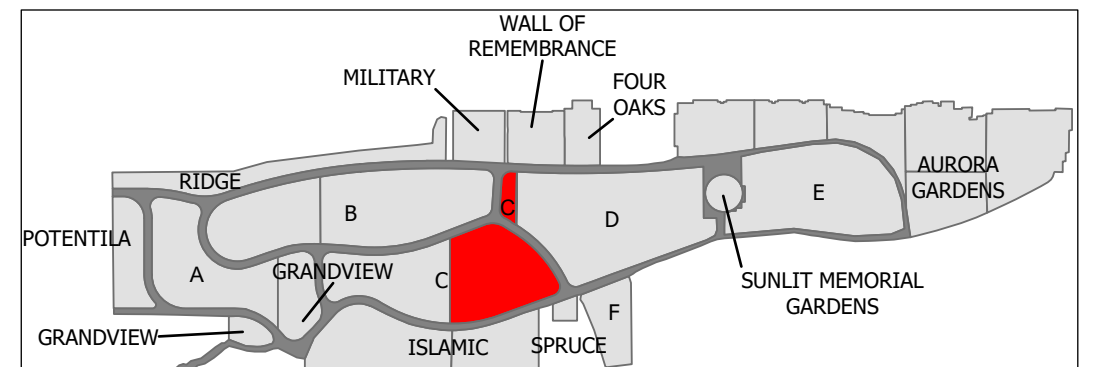

CARD 5

Northern Lights Cemetery - Section C Part 2

Legend

- Upright Monument
- Oversized Upright Monument
- Family Monument
- Tree
- Grade Beam Asbuilt
- Family Monument

Created: July 2009
Updated: May 2022
Data: City of Edmonton
Created by: Fire Rescue Services - Mapping Team

The City of Edmonton disclaims any liability for the use of this map. No reproduction of this map, in whole or in part, is permitted without express written consent of the City of Edmonton Fire Rescue Services.