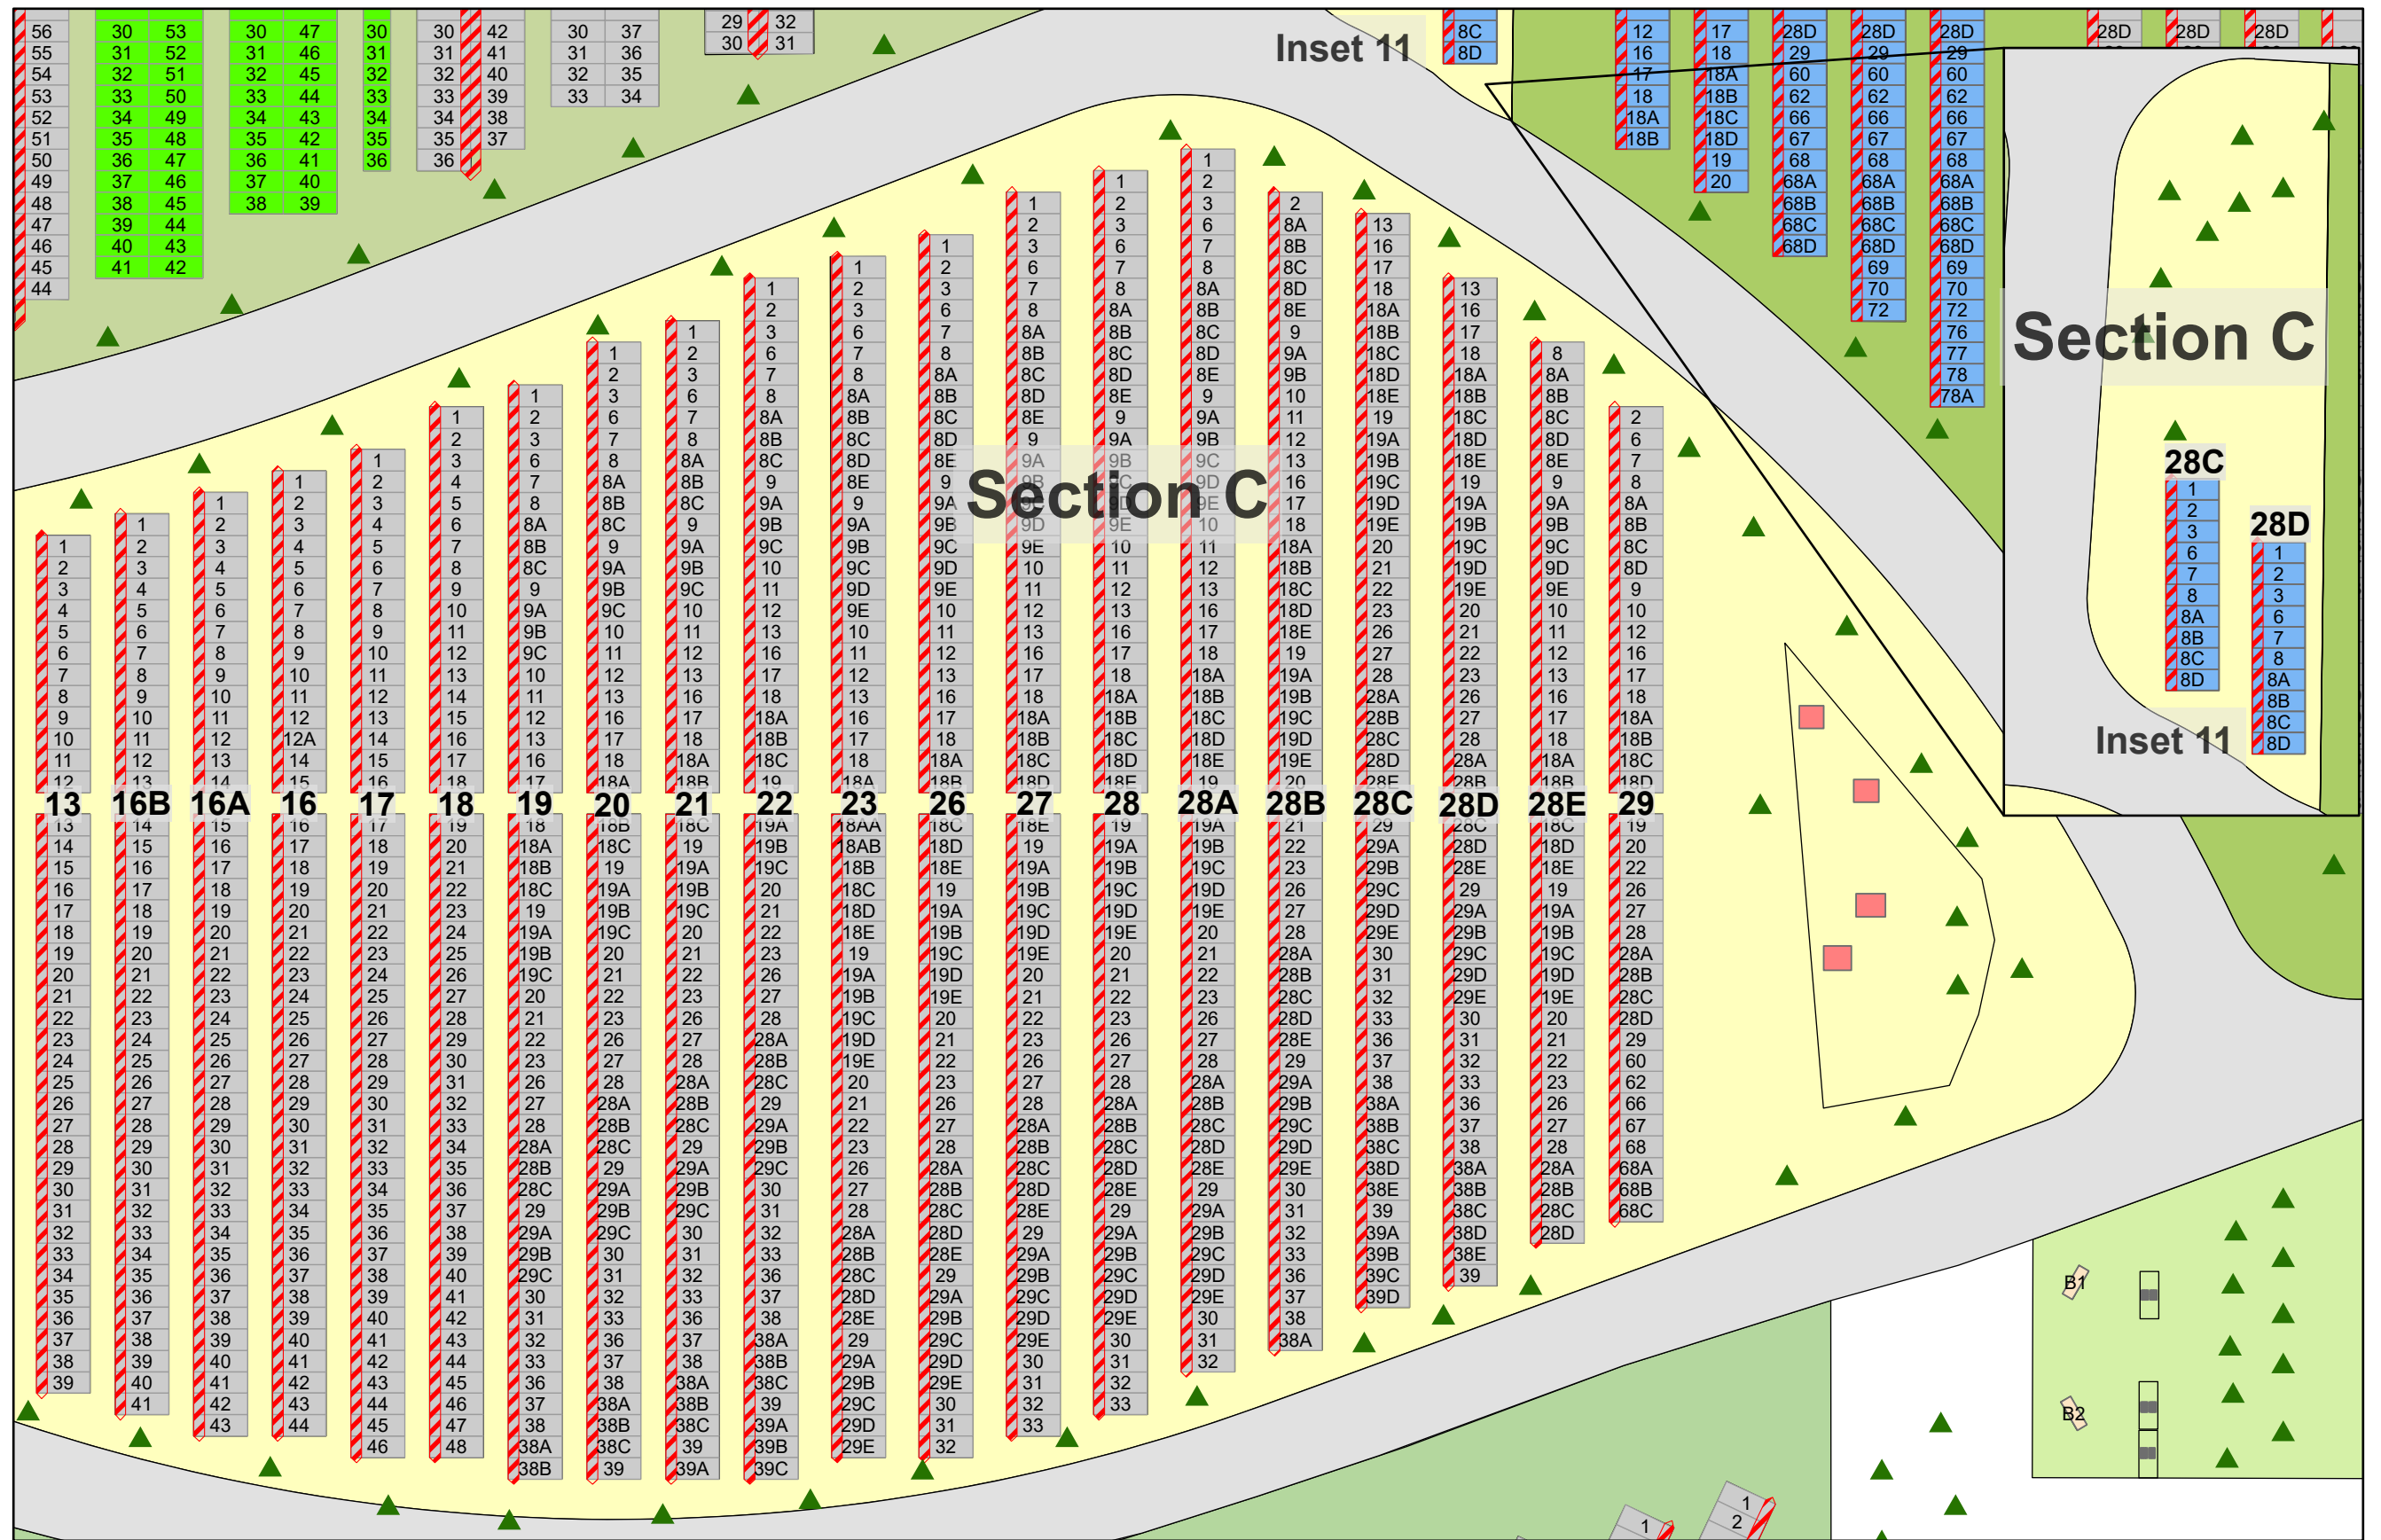

CARD 5

Northern Lights Cemetery - Section C Part 2

Legend

- Upright Monument
- Oversized Upright Monument
- Family Monument
- Tree
- Grade Beam Asbuilt
- Family Monument

Created: July 2009
Updated: May 2022
Data: City of Edmonton
Created by: Fire Rescue Services - Mapping Team

The City of Edmonton disclaims any liability for the use of this map. No reproduction of this map, in whole or in part, is permitted without express written consent of the City of Edmonton Fire Rescue Services.