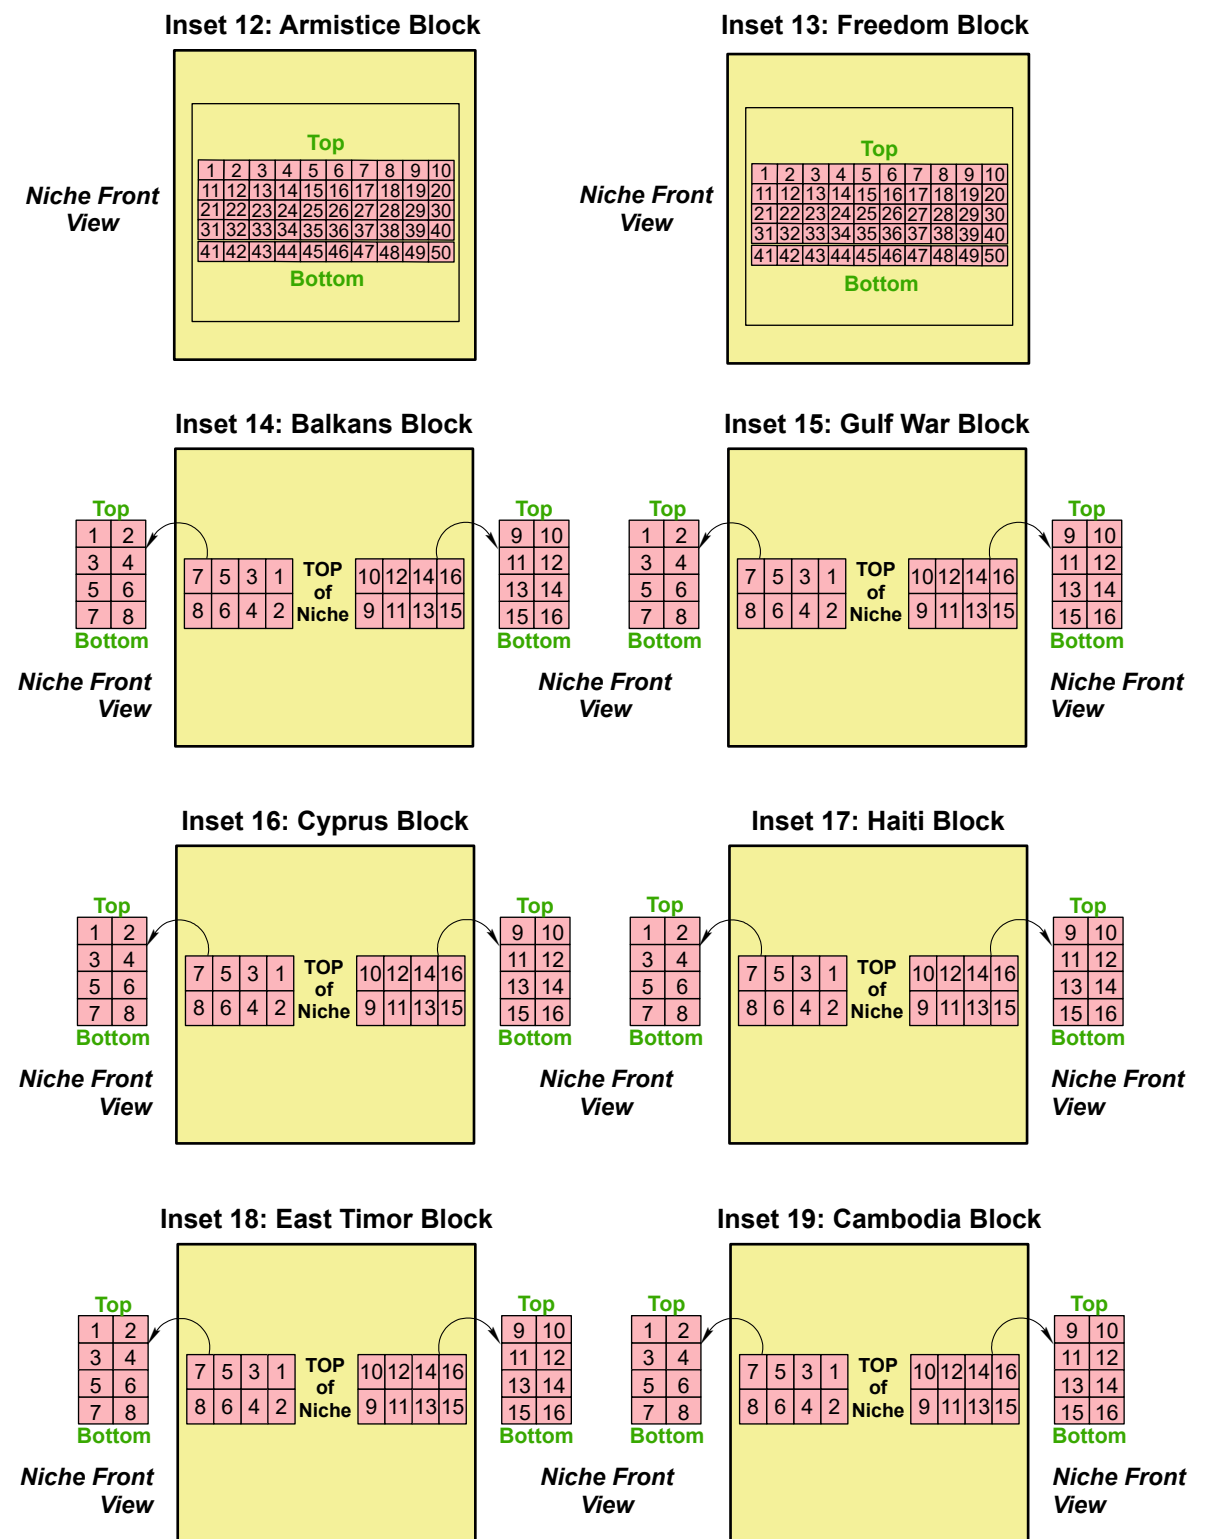

CARD 14

Northern Lights Cemetery - Military