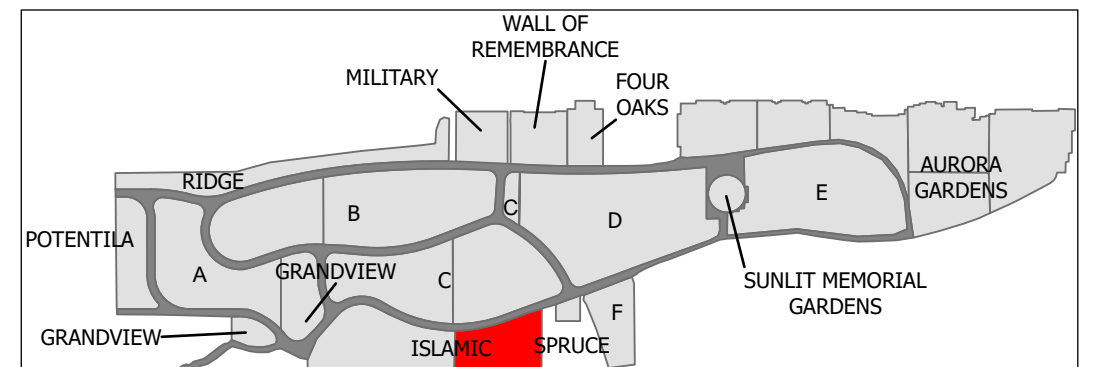

CARD 10

Northern Lights Cemetery - Islamic Part 2

Legend

- Upright Monument
- Child Plot
- Pray Area
- Grade Beam Asbuilt
- Tree
- Roadway

Created: July 2009
Updated: May 2022
Data: City of Edmonton
Created by: Fire Rescue Services - Mapping Team

The City of Edmonton disclaims any liability for the use of this map. No reproduction of this map, in whole or in part, is permitted without express written consent of the City of Edmonton Fire Rescue Services.