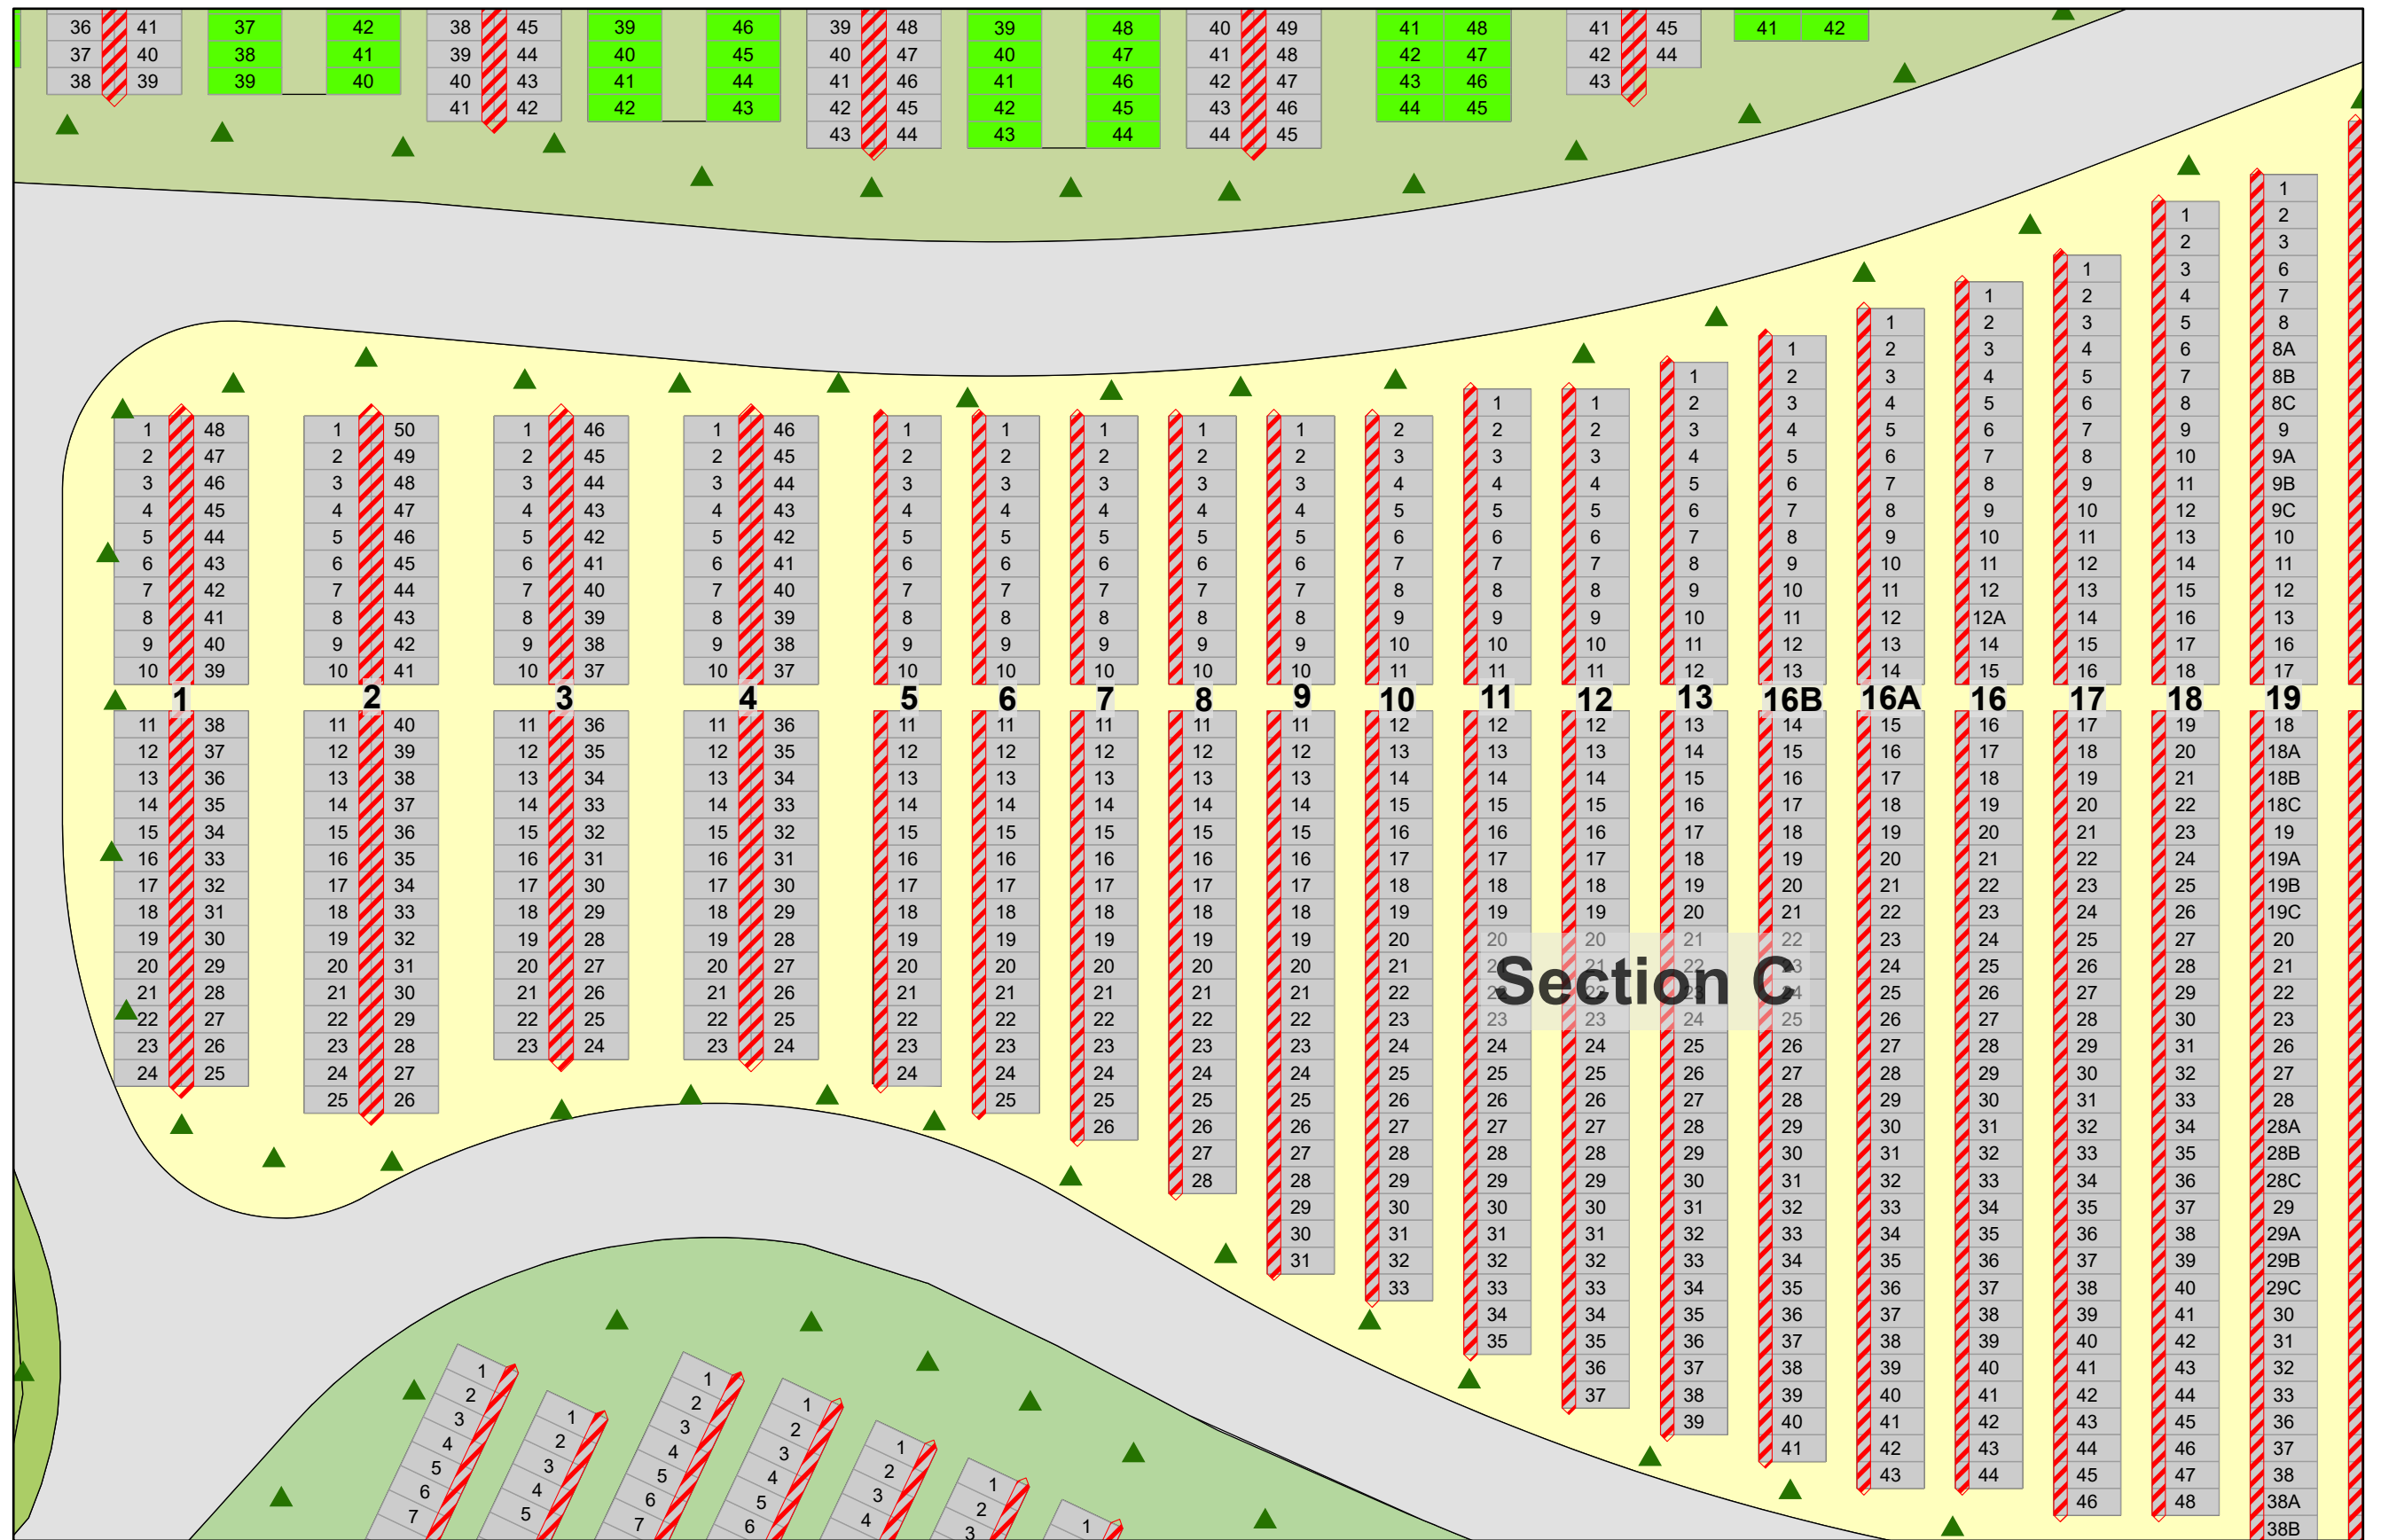

CARD 4

Northern Lights Cemetery - Section C Part 1

Legend

- Upright Monument
- Grade Beam Asbuilt
- Roadway
- Tree

Created: July 2009
Updated: May 2022
Data: City of Edmonton
Created by: Fire Rescue Services - Mapping Team

The City of Edmonton disclaims any liability for the use of this map. No reproduction of this map, in whole or in part, is permitted without express written consent of the City of Edmonton Fire Rescue Services.