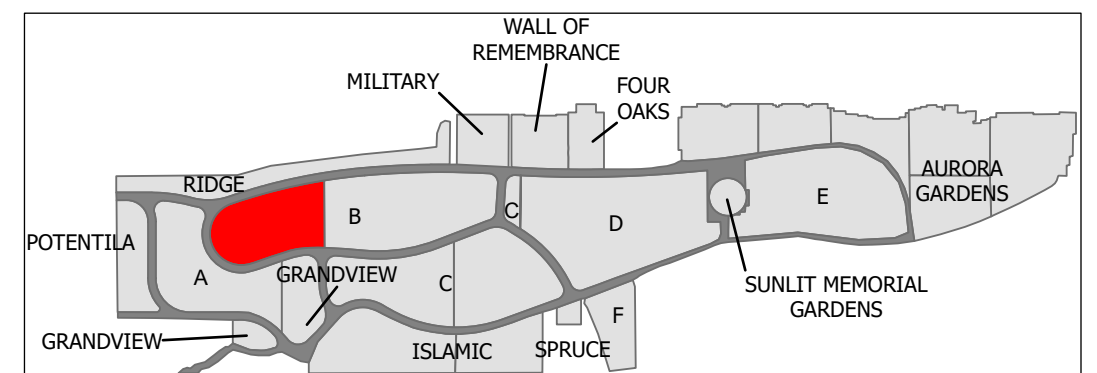

CARD 2

Northern Lights Cemetery - Section B Part 1

Section B

Legend

- Child Plot
- Flat Monument
- Tree
- Cremation Plot
- Upright Monument
- Grade Beam Asbuilt
- Roadway

Created: July 2009
Updated: May 2022
Data: City of Edmonton
Created by: Fire Rescue Services - Mapping Team

The City of Edmonton disclaims any liability for the use of this map. No reproduction of this map, in whole or in part, is permitted without express written consent of the City of Edmonton Fire Rescue Services.