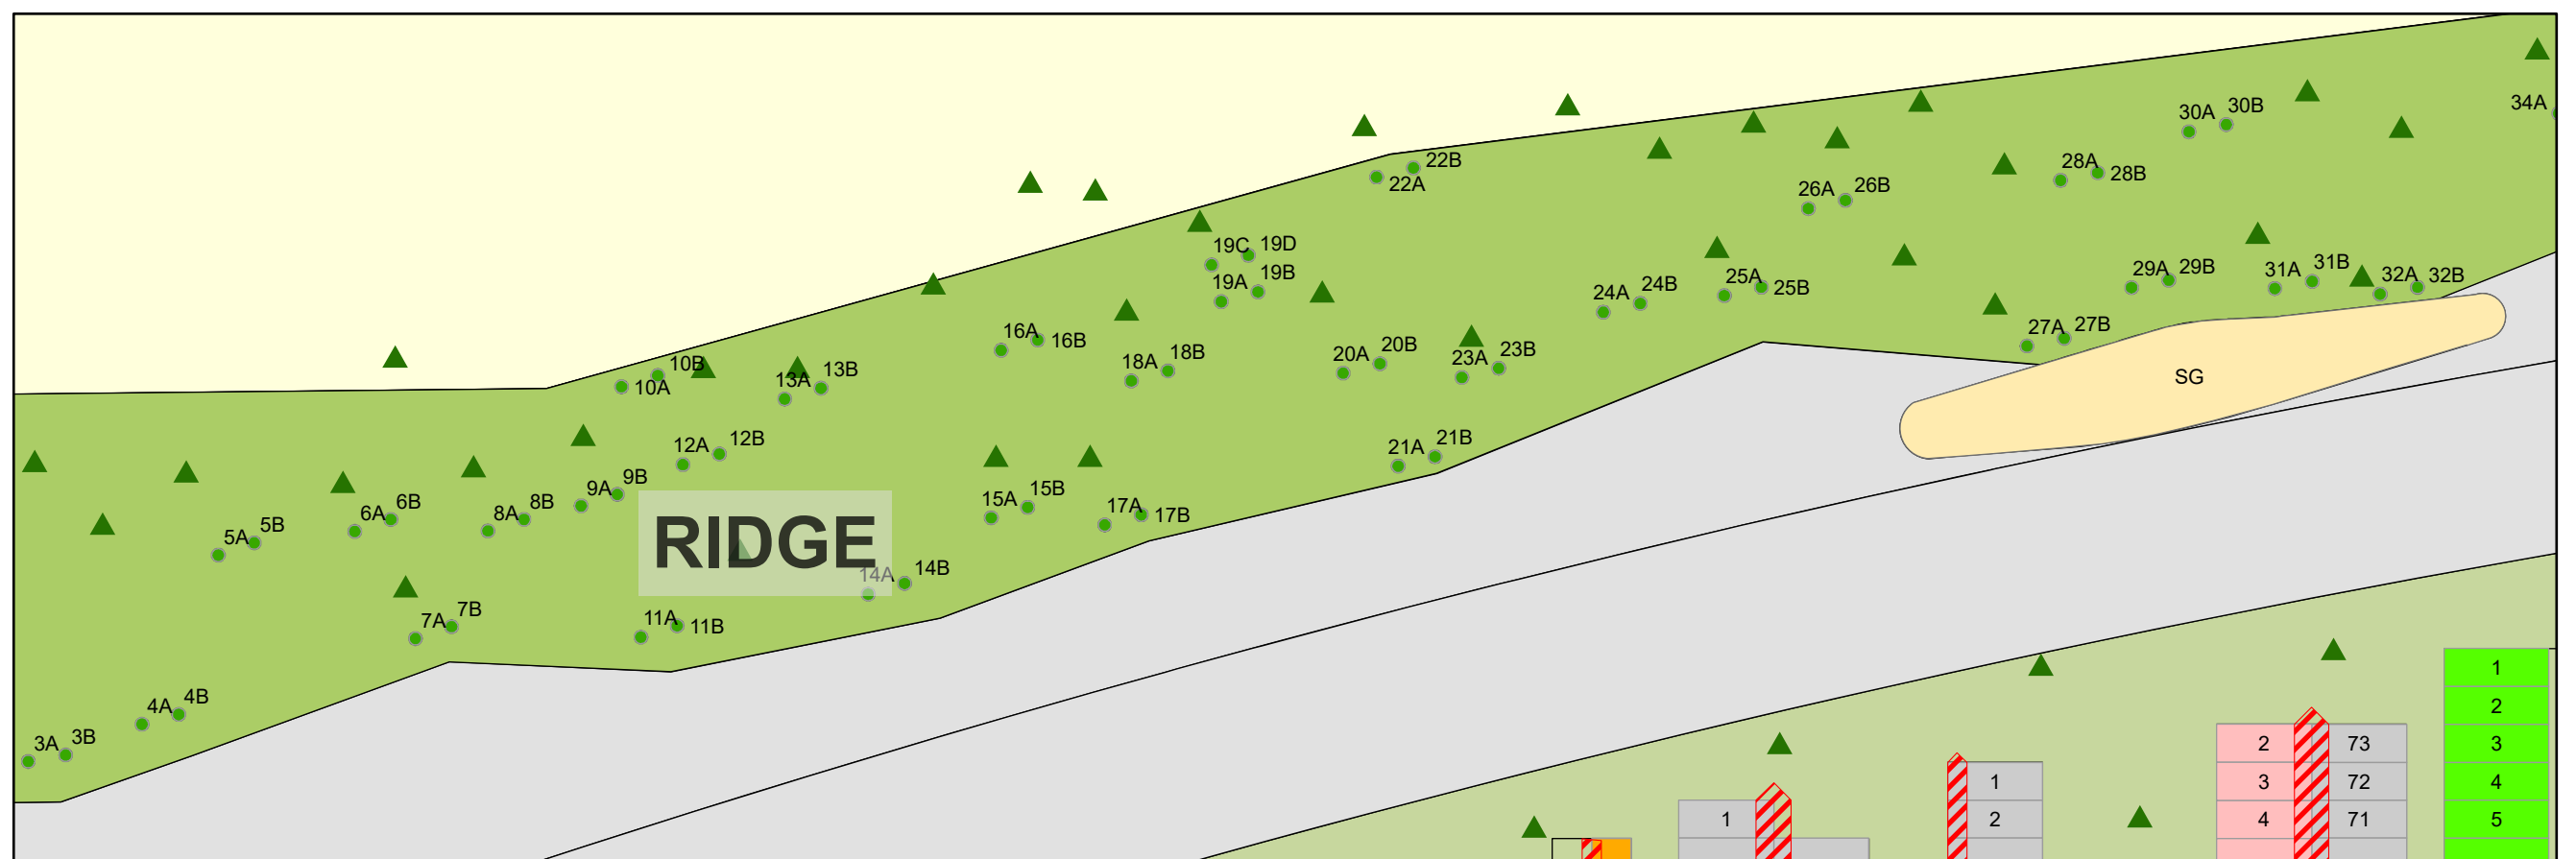

CARD 11

Northern Lights Cemetery - Ridge

Legend

- Garden Plot
- Child Plot
- Upright Monument
- ▲ Tree
- Flat Monument
- Scattering Garden (SG)
- Grade Beam Asbuilt
- Roadway

Created: July 2009
Updated: May 2022
Data: City of Edmonton
Created by: Fire Rescue Services - Mapping Team

The City of Edmonton disclaims any liability for the use of this map. No reproduction of this map, in whole or in part, is permitted without express written consent of the City of Edmonton Fire Rescue Services.