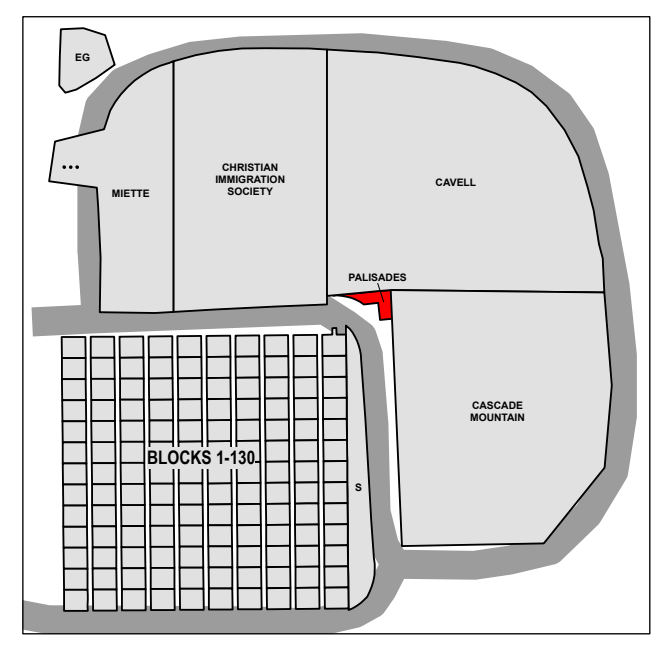

## Little Mountain Cemetery - Palisades

**Inset: Rundle Columbarium**

**Legend**

- Niche
- Palisades
- Roadway
- Tree

Created: July 2009  
 Updated: June 2022  
 Data: City of Edmonton  
 Created by: Fire Rescue Services - Mapping Team