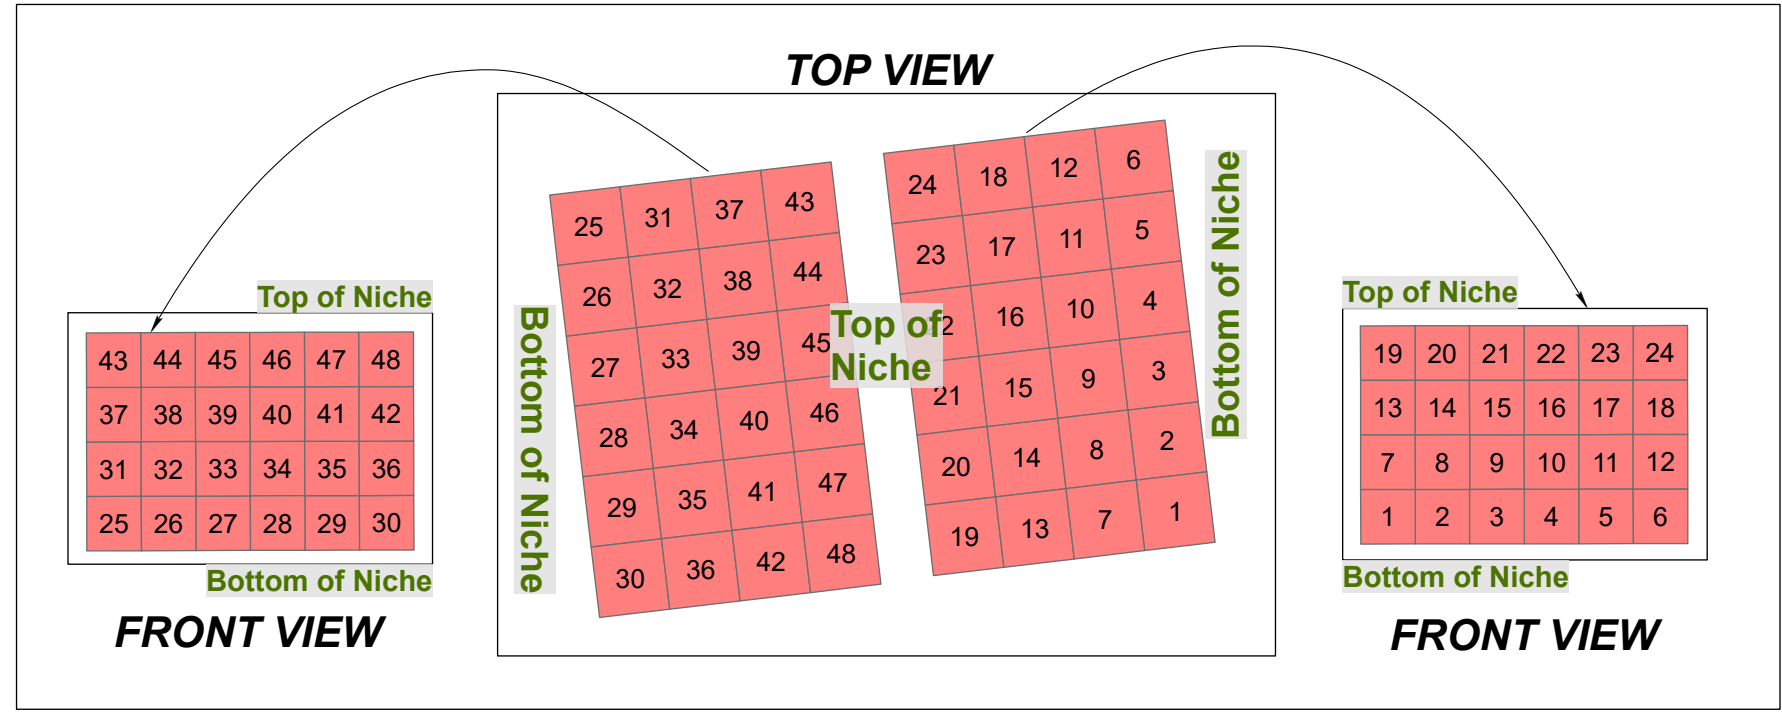

Inset: Rundle Columbarium