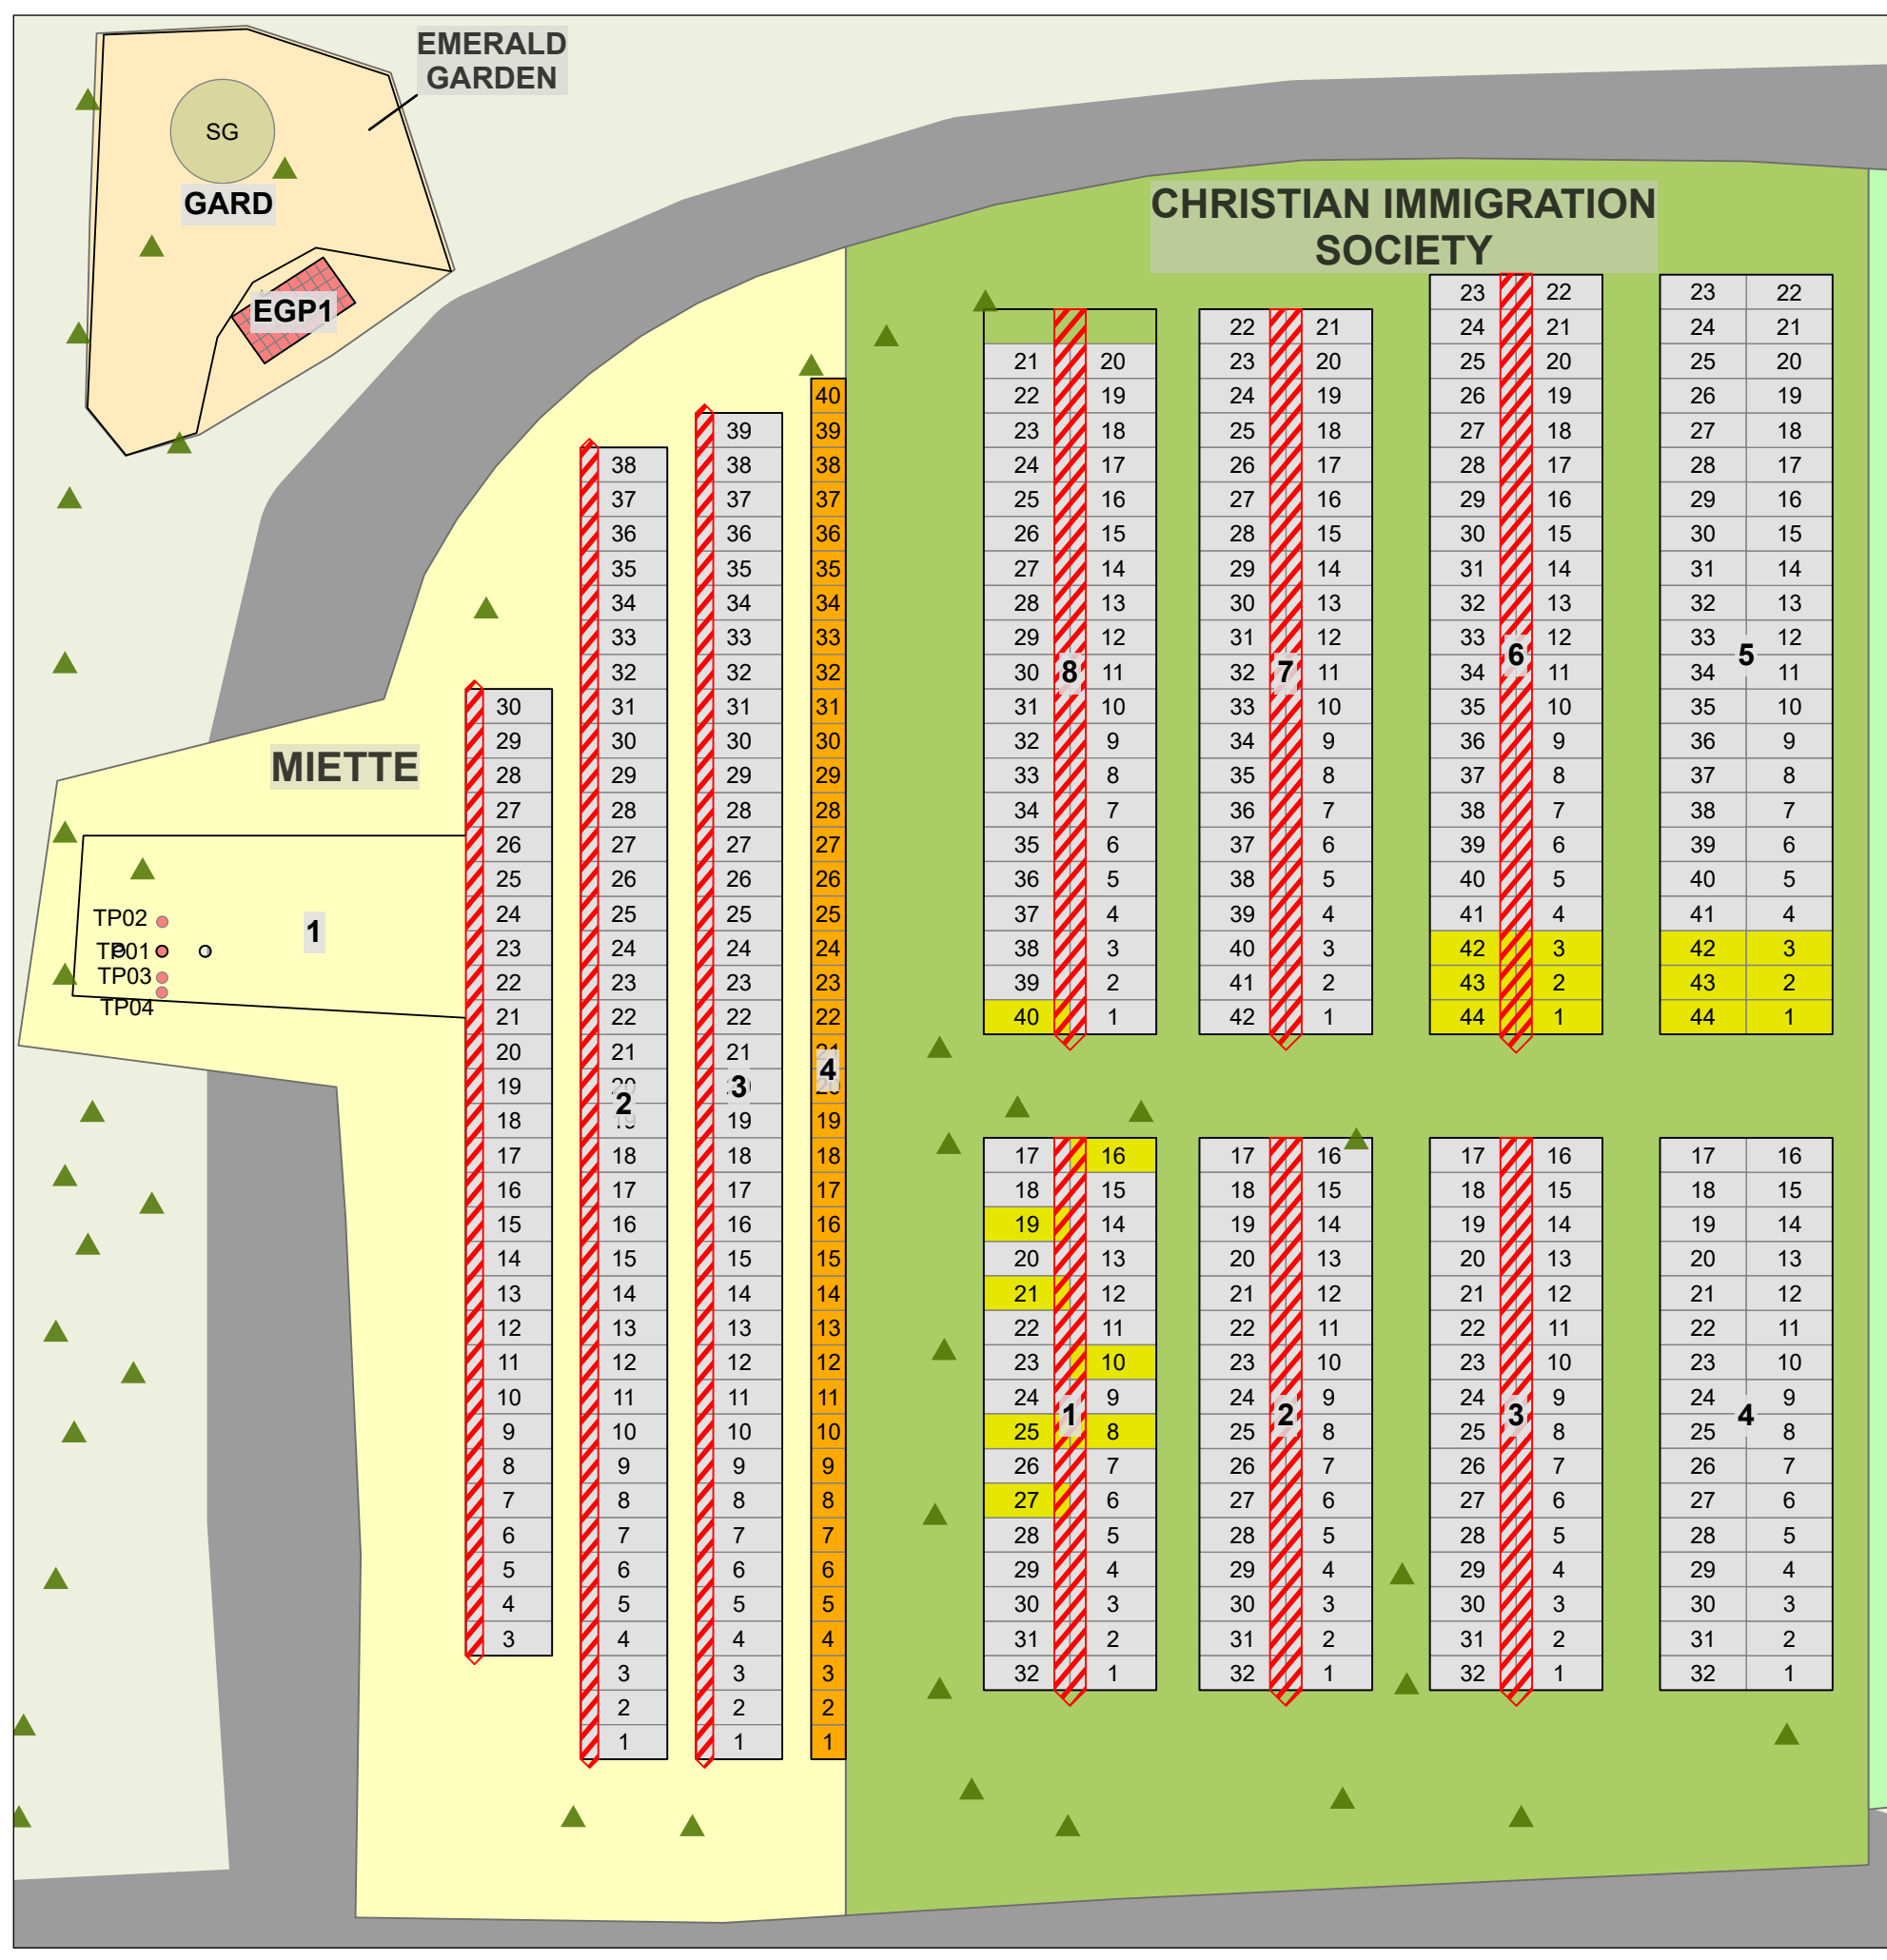

CARD 2

Little Mountain Cemetery - Miette, Christian Immigration Society, & Emerald Garden

Legend

- Upright Monument
- Cremation Plot Flat
- Cremation Plot Upright
- Commemorative Plot
- Scattering Garden (SG)
- Grade Beam Asbuilt
- Roadway
- Tree