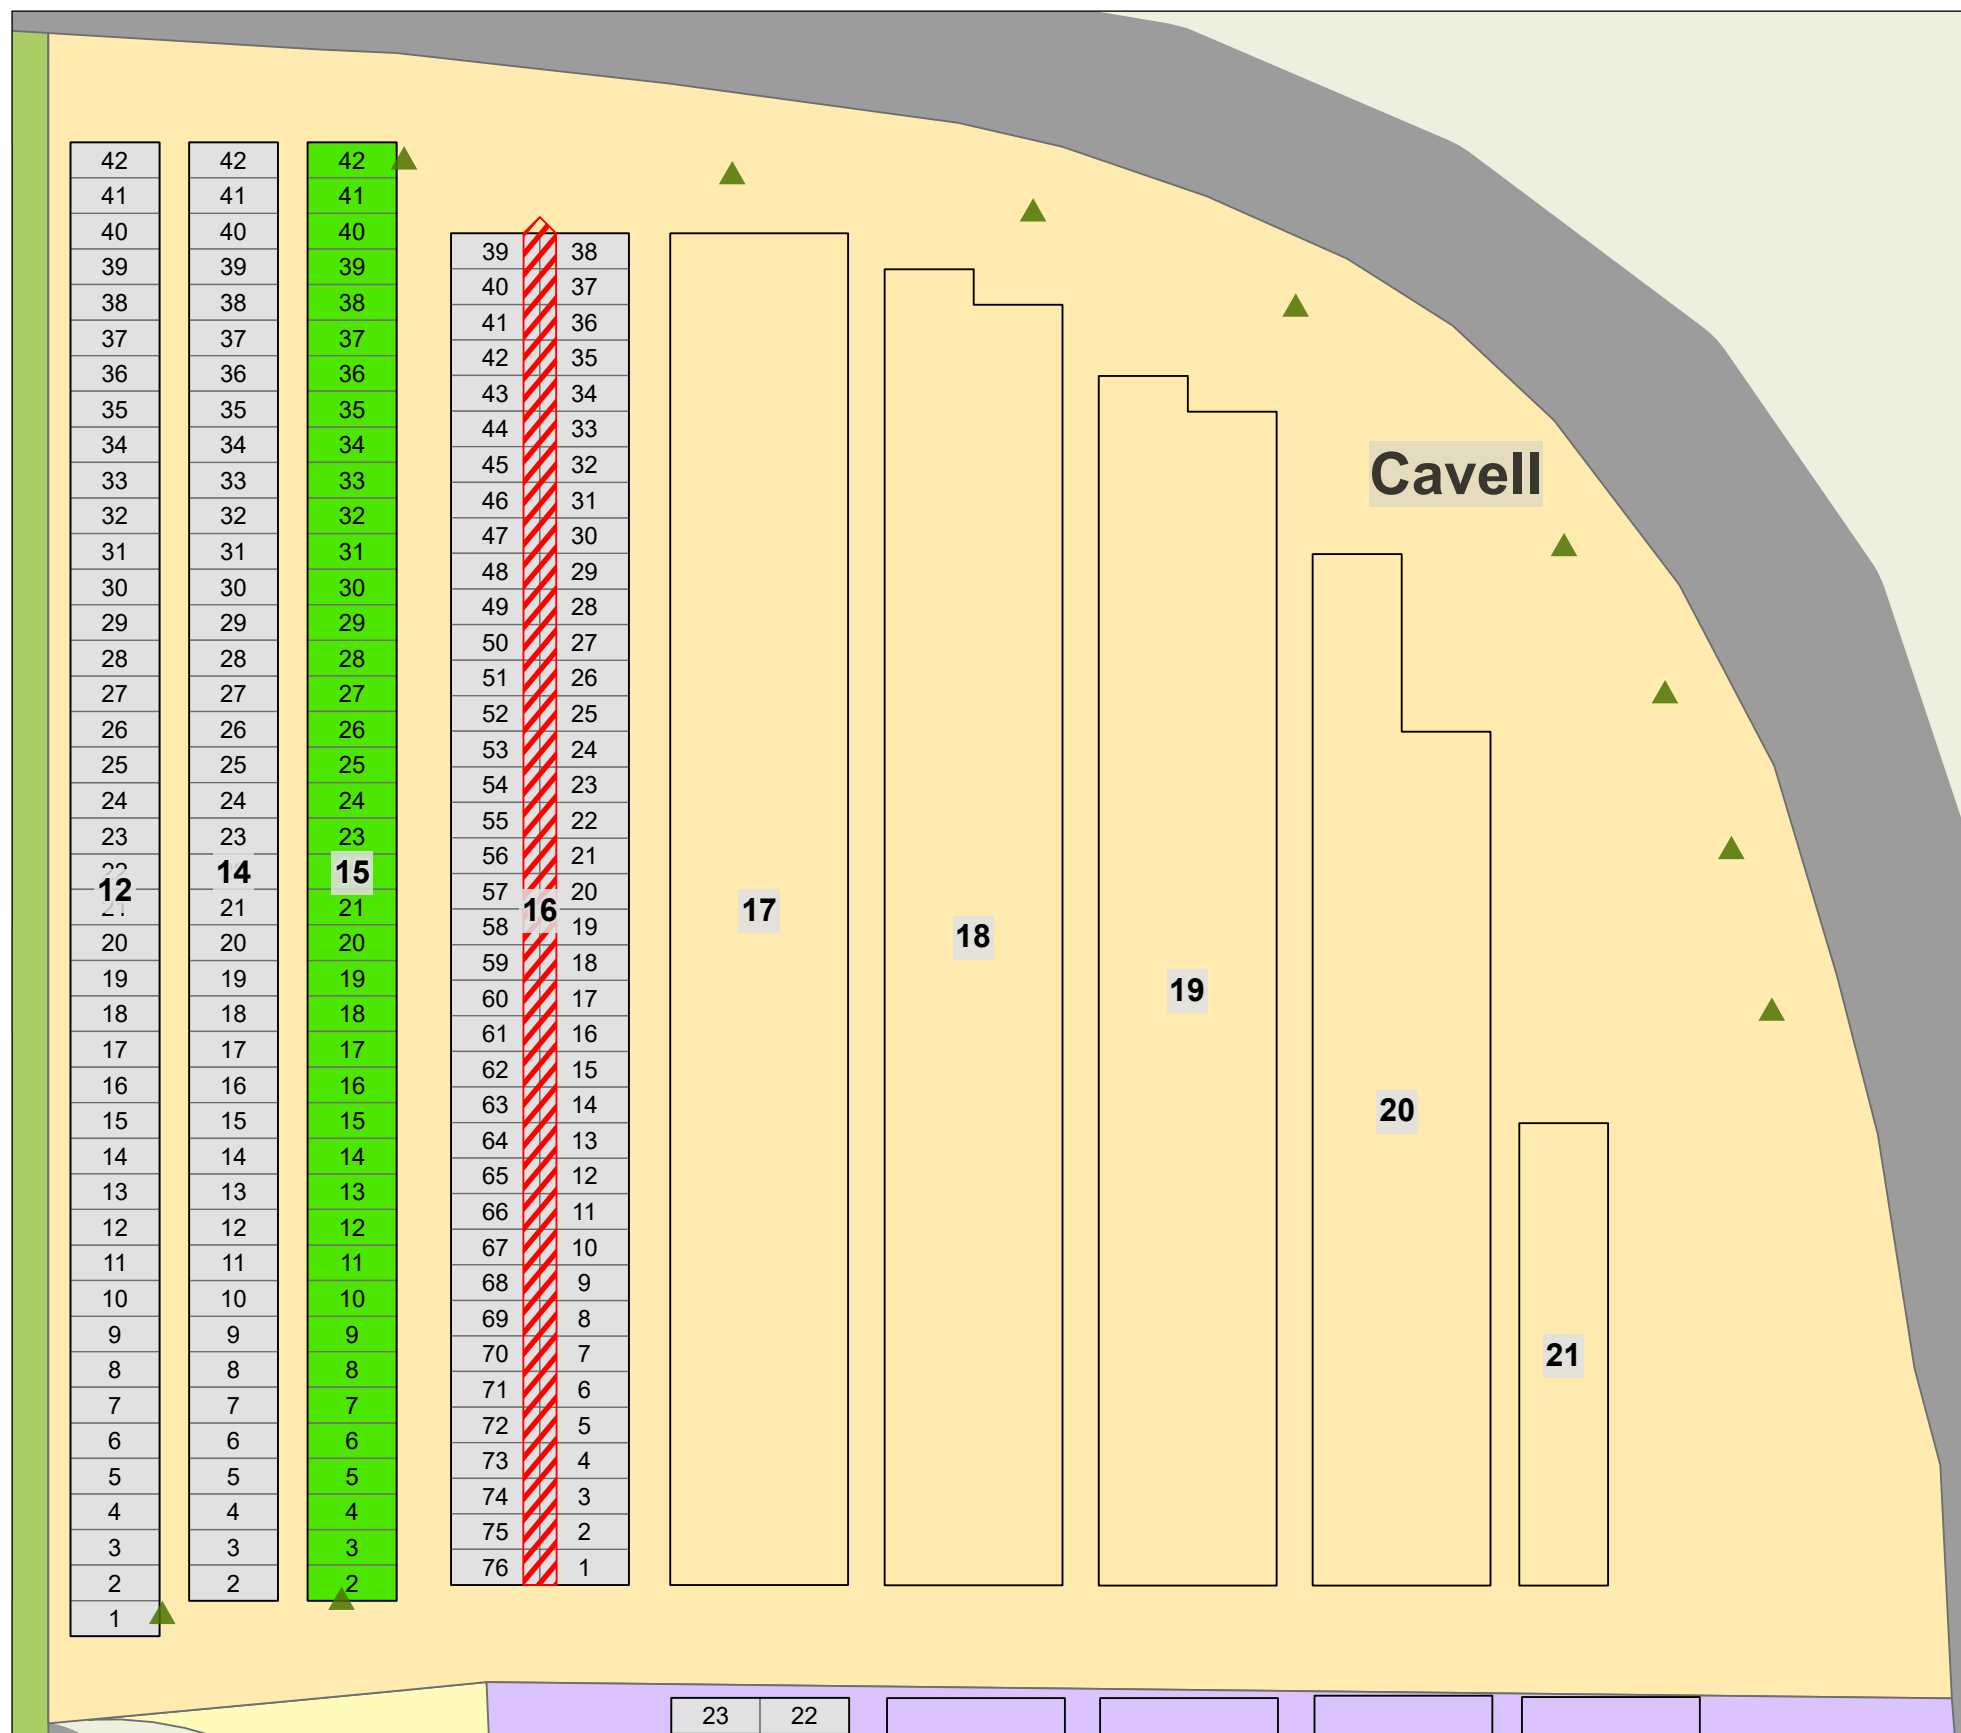

CARD 3

Little Mountain Cemetery - Cavell Section

Legend

- Upright Monument
- Flat Monument
- Grade Beam Asbuilt
- Roadway
- Tree

Created: July 2009
Updated: June 2022
Data: City of Edmonton
Created by: Fire Rescue Services - Mapping Team

The City of Edmonton disclaims any liability for the use of this map. No reproduction of this map, in whole or in part, is permitted without express written consent of the City of Edmonton Fire Rescue Services.