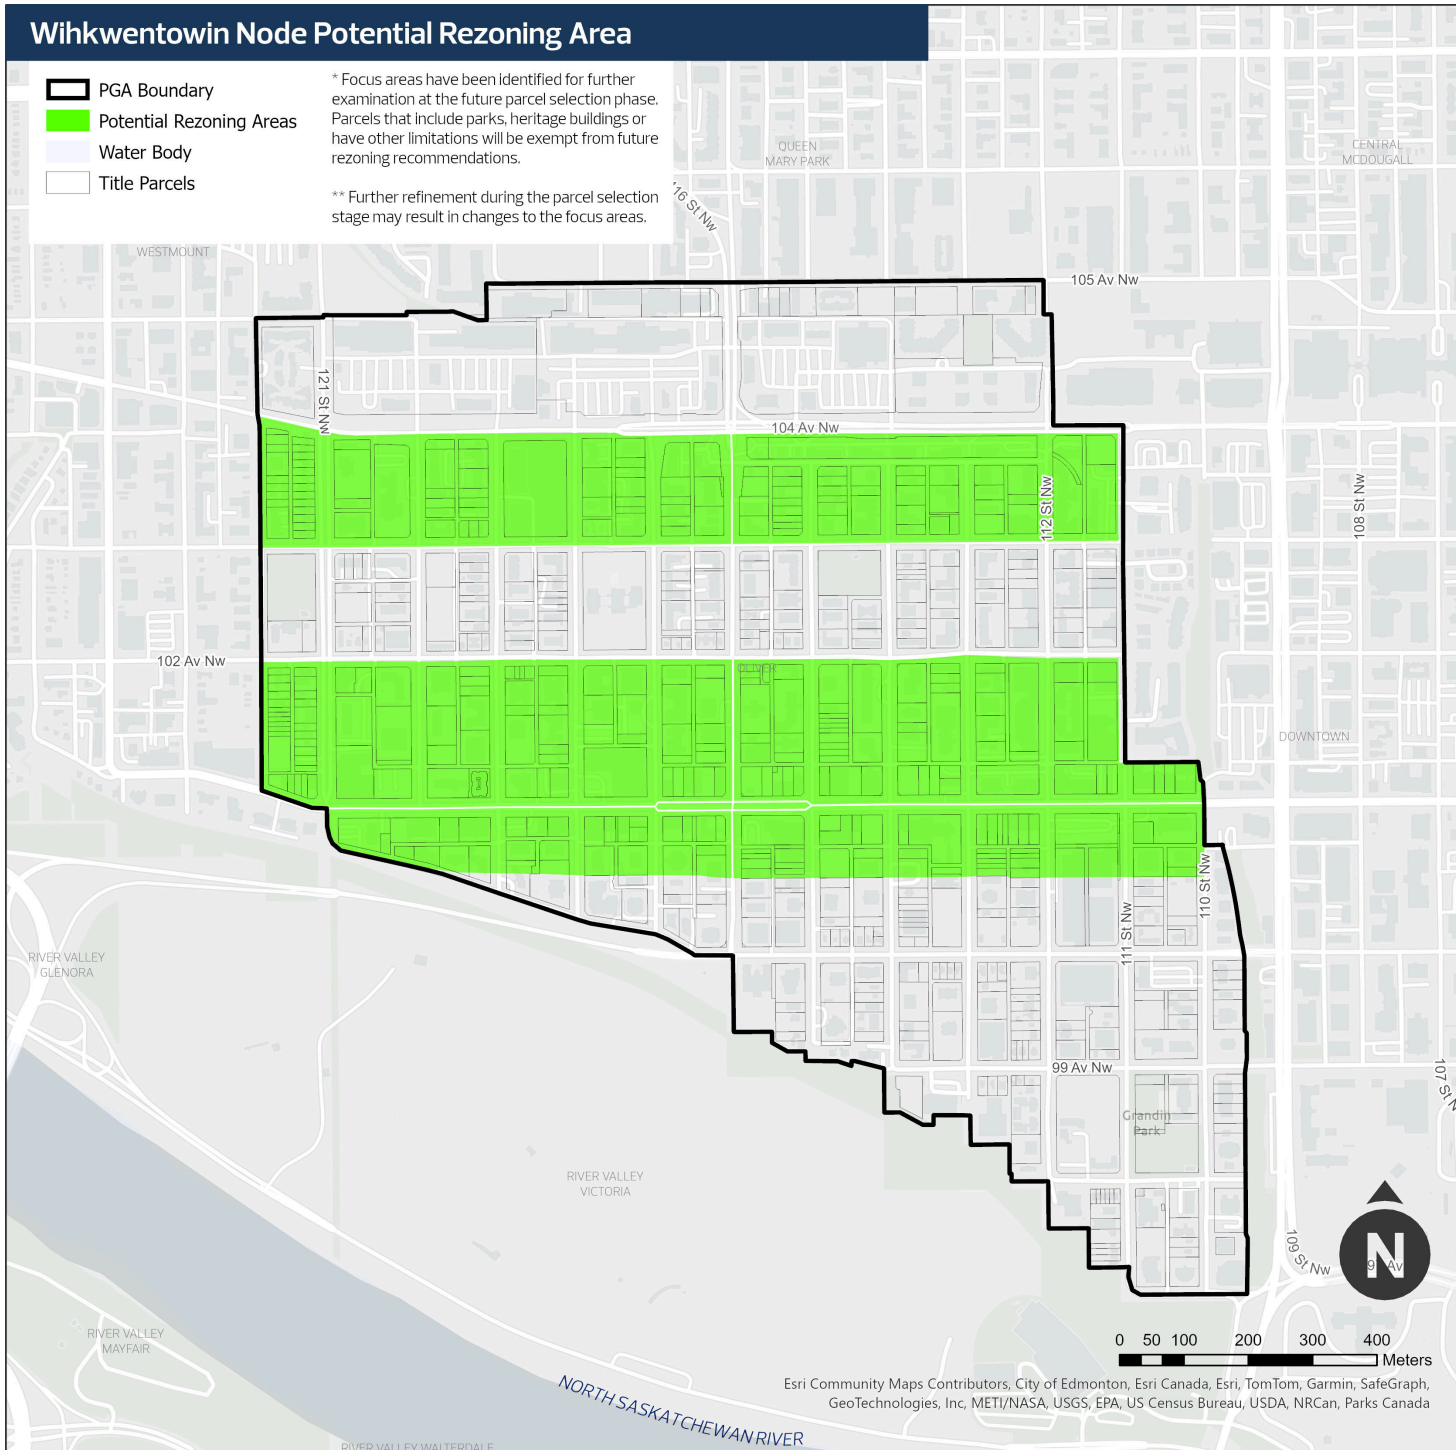

Wihkwentowin Node Potential Rezoning Area

-  PGA Boundary
-  Potential Rezoning Areas
-  Water Body
-  Title Parcels

* Focus areas have been identified for further examination at the future parcel selection phase. Parcels that include parks, heritage buildings or have other limitations will be exempt from future rezoning recommendations.

** Further refinement during the parcel selection stage may result in changes to the focus areas.

Esri Community Maps Contributors, City of Edmonton, Esri Canada, Esri, TomTom, Garmin, SafeGraph, GeoTechnologies, Inc, METI/NASA, USGS, EPA, US Census Bureau, USDA, NRCan, Parks Canada