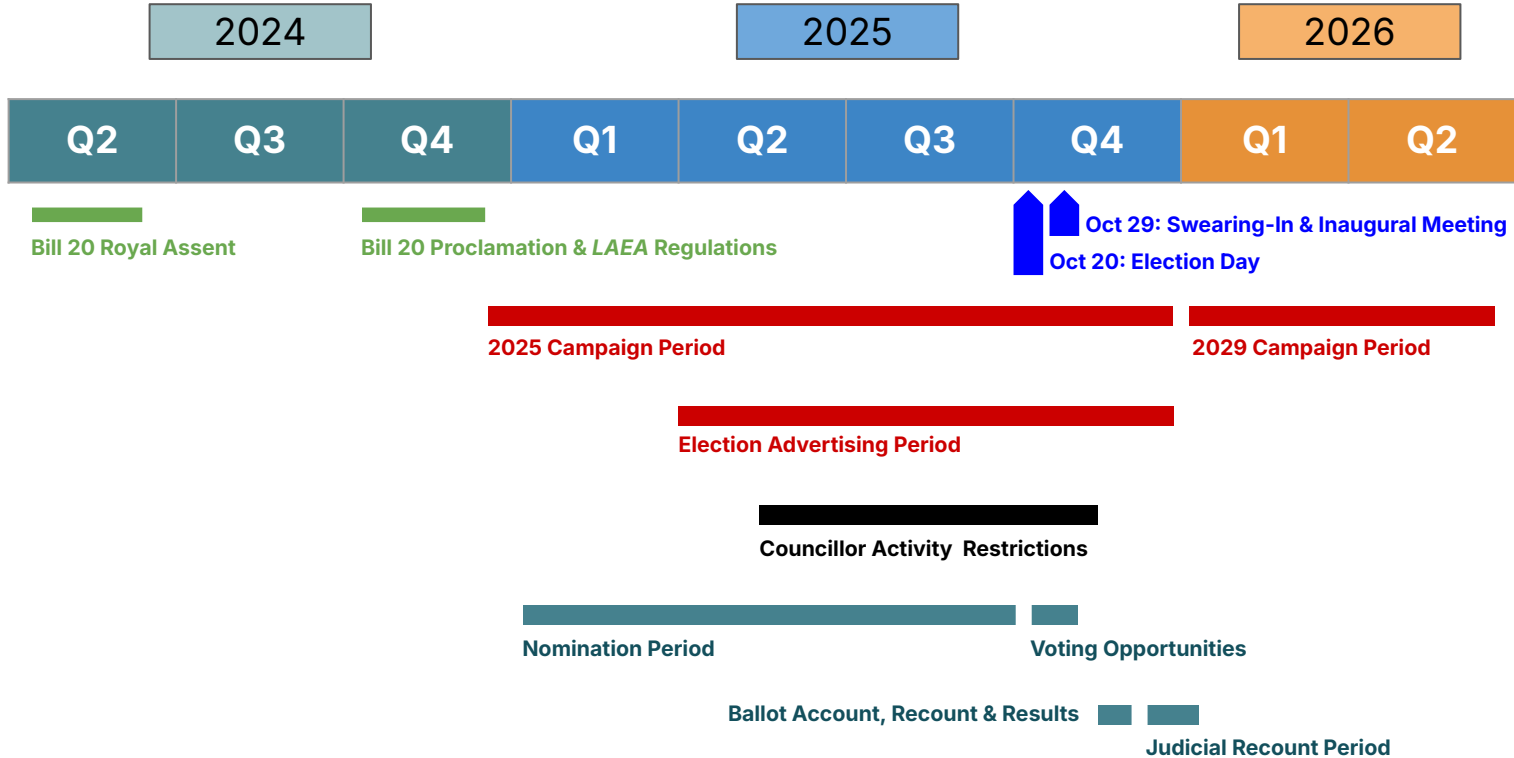

Election Timelines