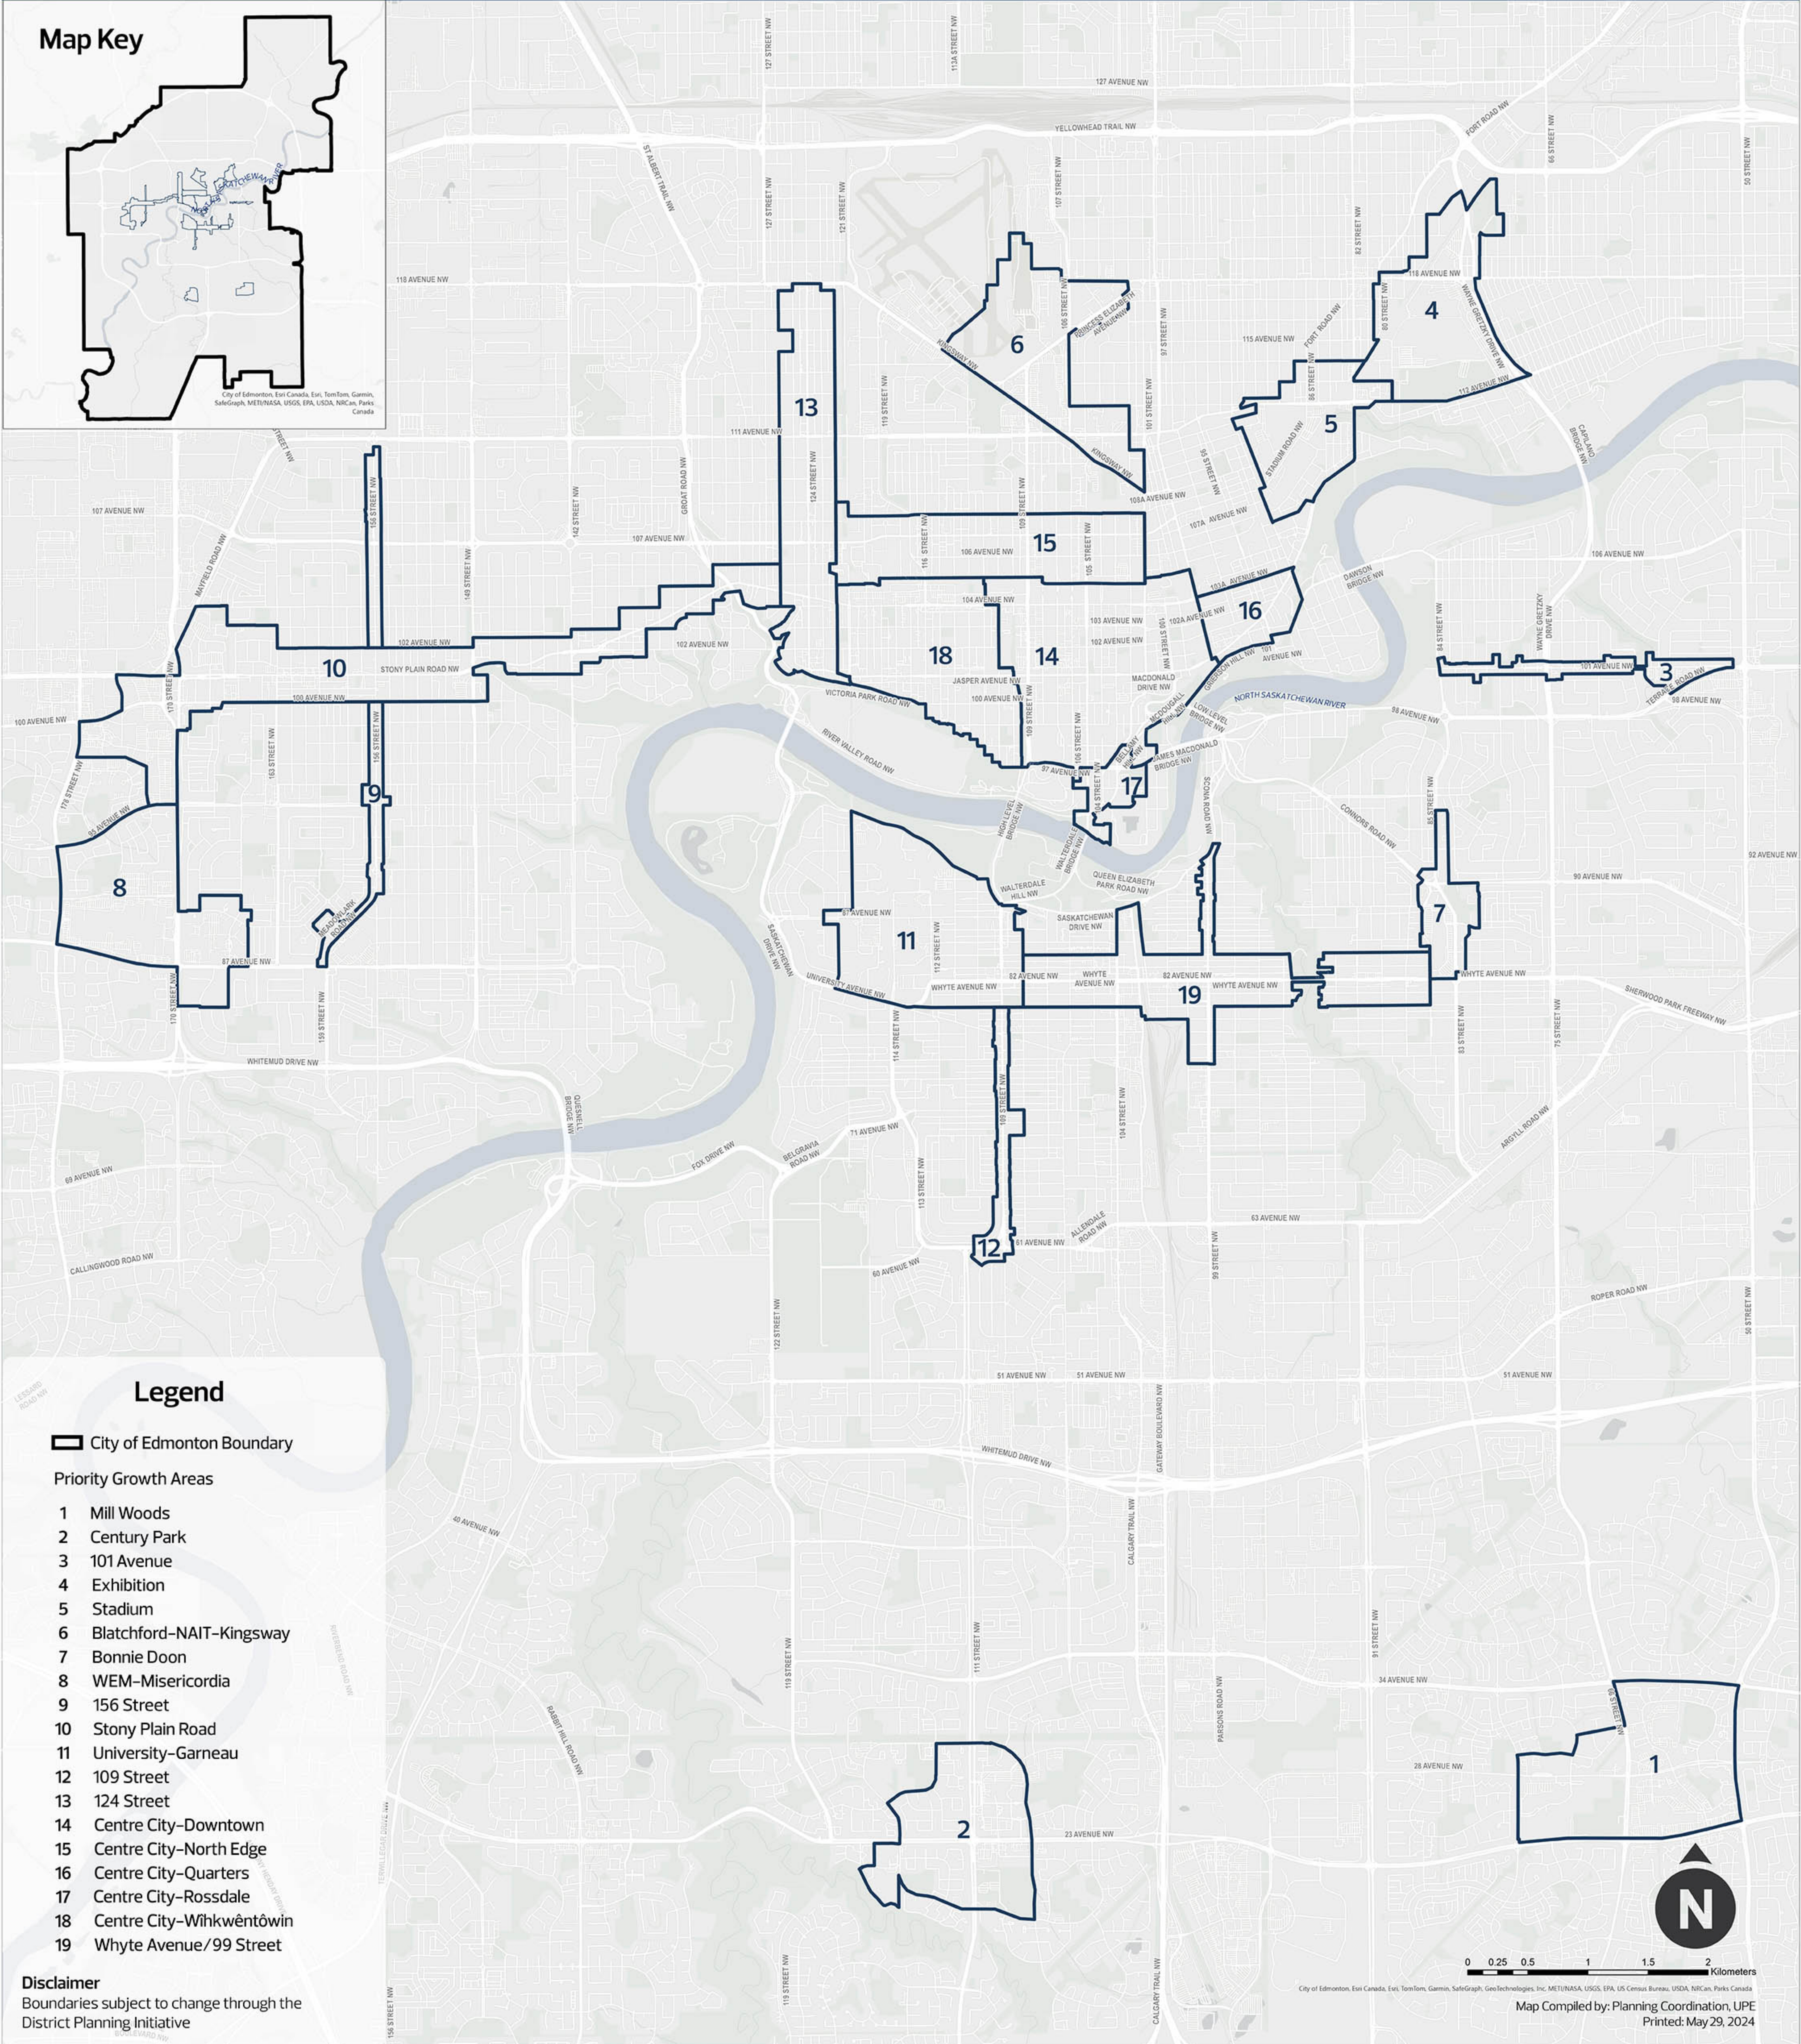

Priority Growth Areas

Map Key

Legend

City of Edmonton Boundary

Priority Growth Areas

- 1 Mill Woods
- 2 Century Park
- 3 101 Avenue
- 4 Exhibition
- 5 Stadium
- 6 Blatchford-NAIT-Kingsway
- 7 Bonnie Doon
- 8 WEM-Misericordia
- 9 156 Street
- 10 Stony Plain Road
- 11 University-Garneau
- 12 109 Street
- 13 124 Street
- 14 Centre City-Downtown
- 15 Centre City-North Edge
- 16 Centre City-Quarters
- 17 Centre City-Rossdale
- 18 Centre City-Wihkwentōwin
- 19 Whyte Avenue/99 Street

Disclaimer
Boundaries subject to change through the District Planning Initiative

Map Compiled by: Planning Coordination, UPE
Printed: May 29, 2024