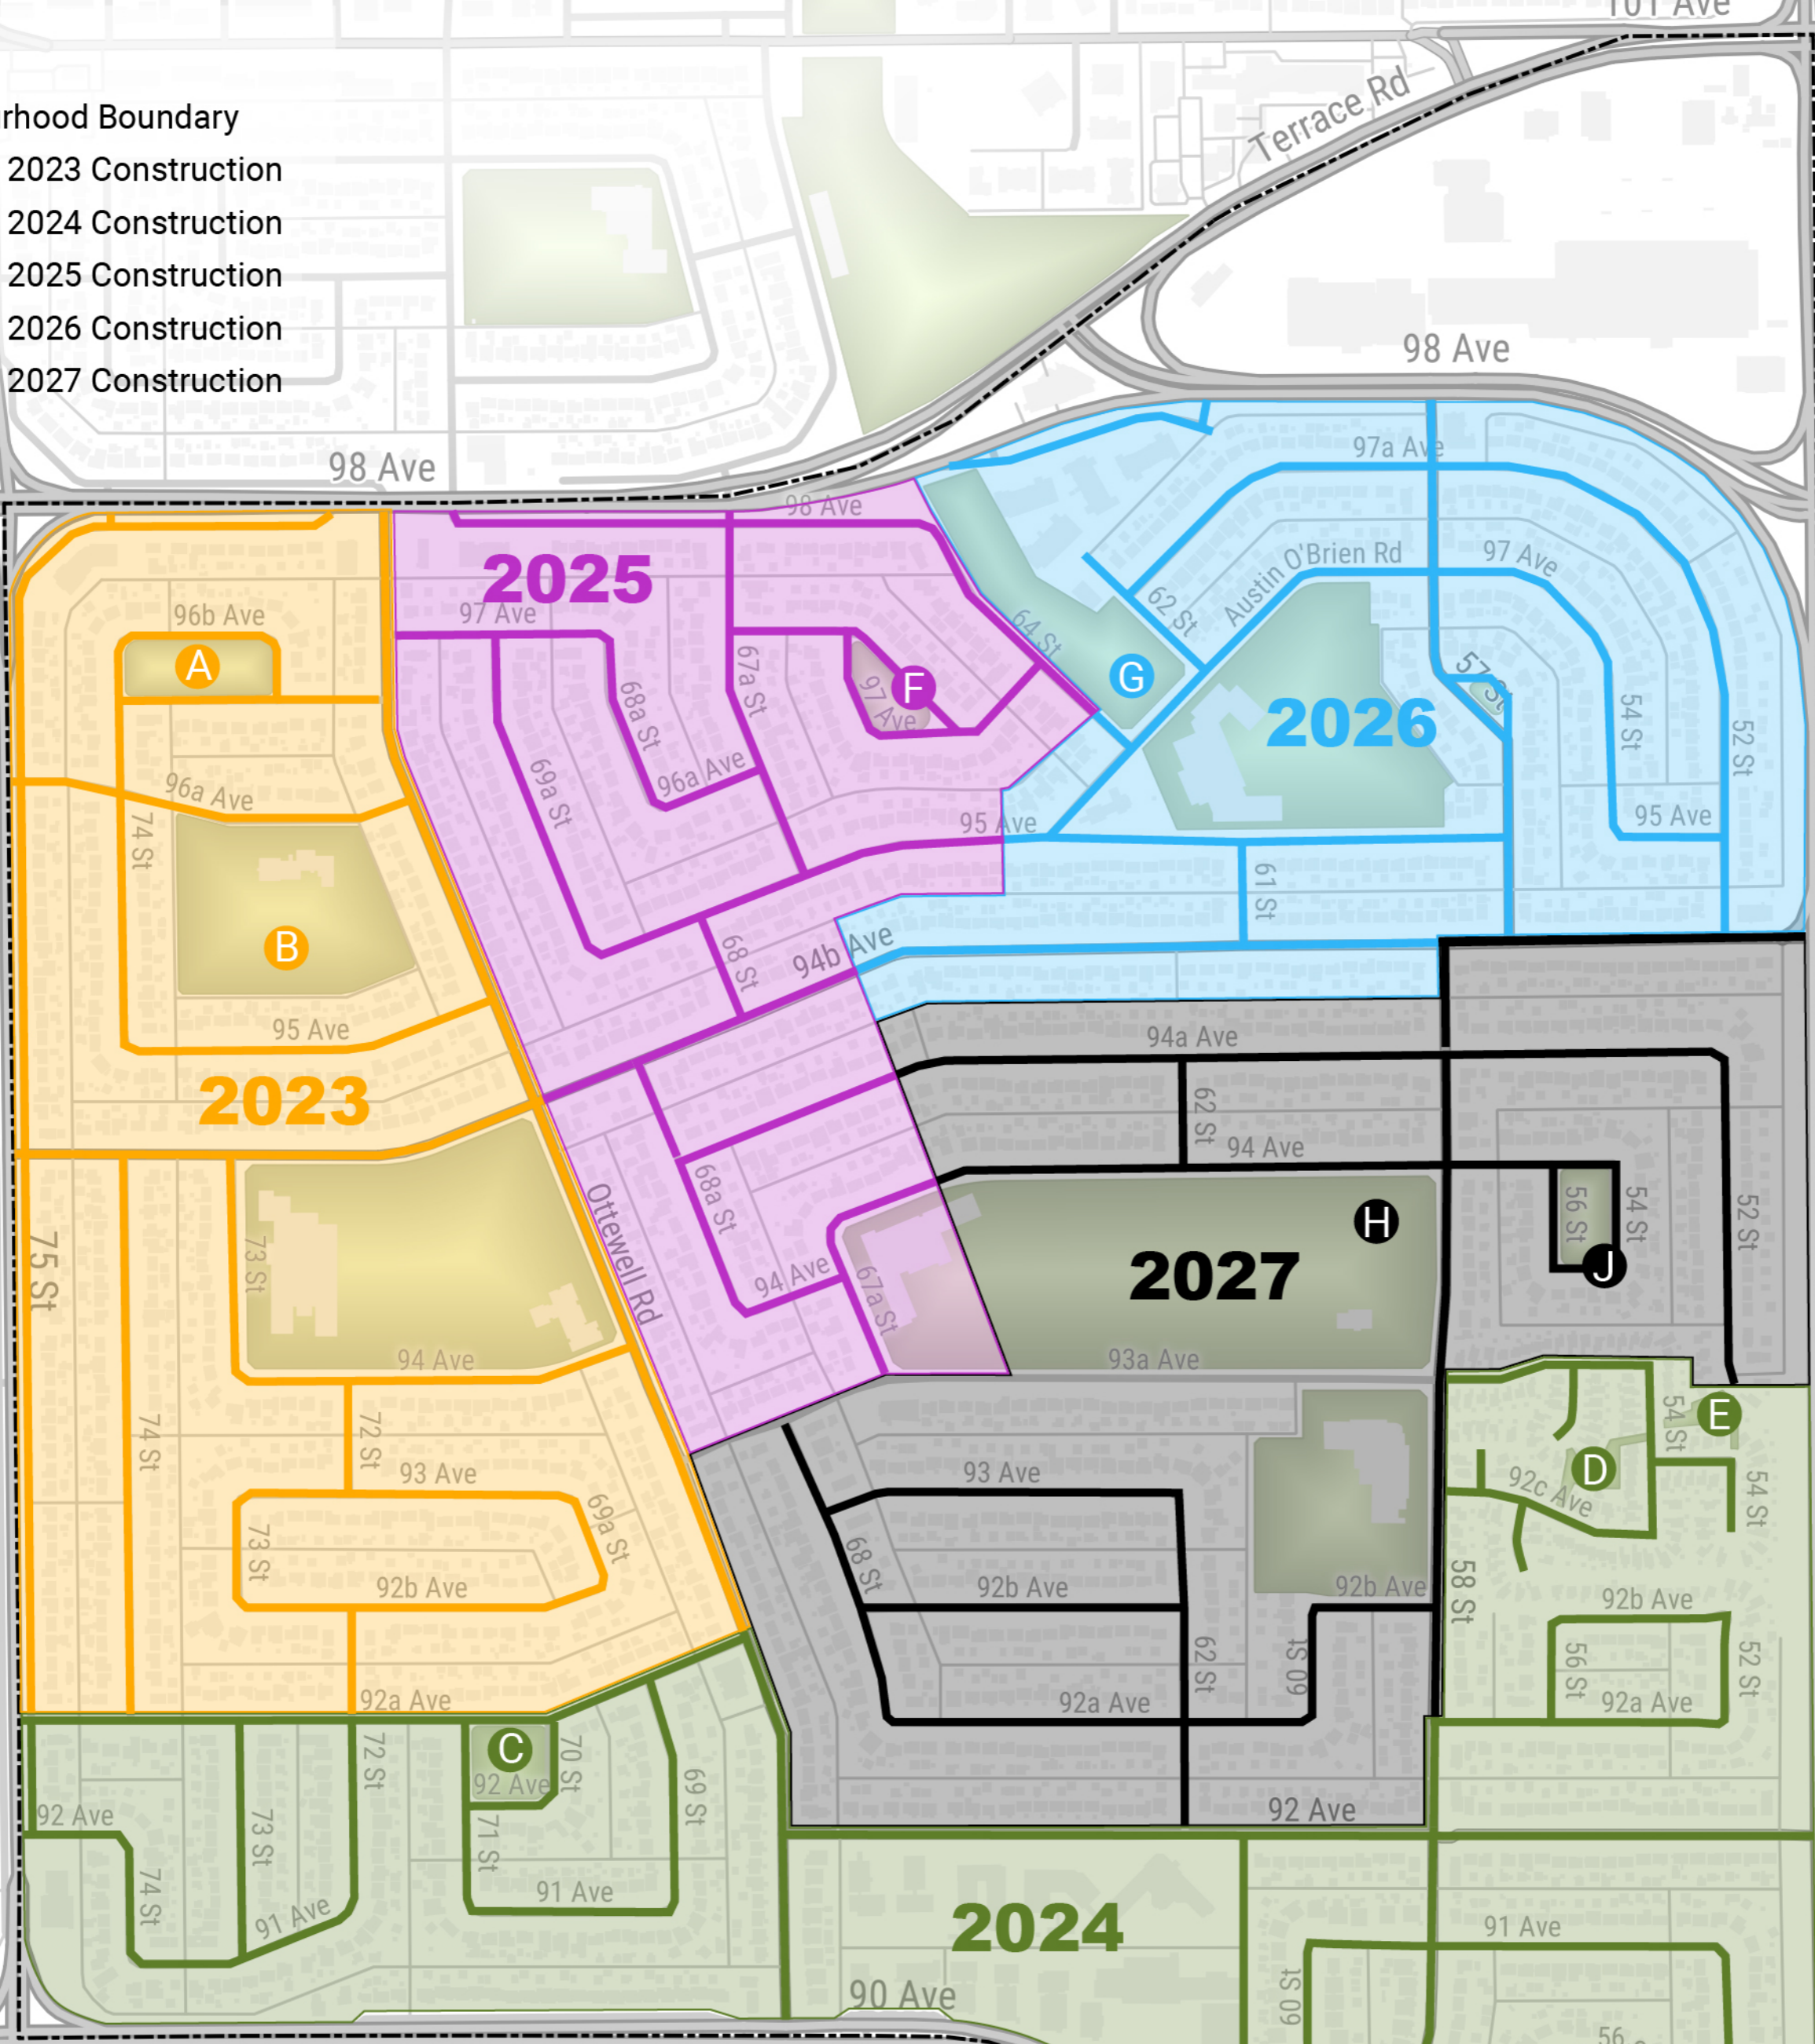

Legend

-  Neighbourhood Boundary
-  Streets in 2023 Construction
-  Streets in 2024 Construction
-  Streets in 2025 Construction
-  Streets in 2026 Construction
-  Streets in 2027 Construction

Open Space Legend

- | | |
|--|--|
|  Northwest Pocket Park |  North Pocket Park |
|  Open Space behind Waldorf School |  Fulton Ravine Park |
|  Southwest Pocket Park |  Ottewell Park |
|  West Walkway Pocket Park |  East Pocket Park |
|  East Walkway Pocket Park | |