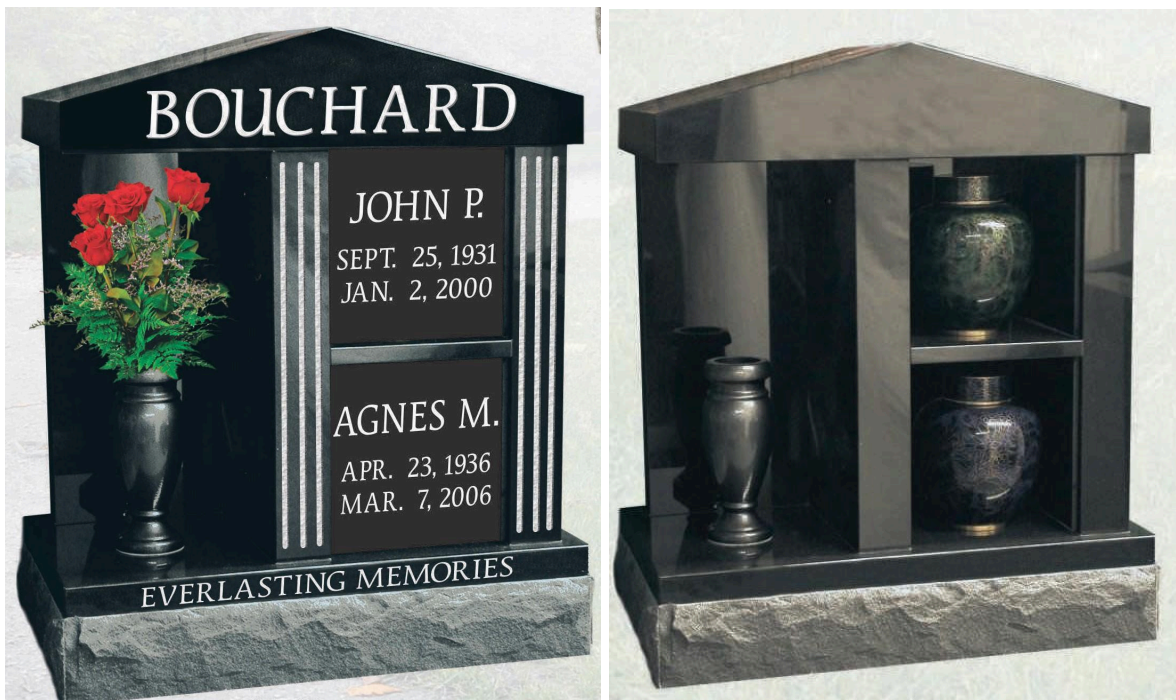

FAMILY MONUMENTS

Family Monuments are an attractive alternative to traditional columbarium units. Each unit has two individual niches which together can accommodate up to four urns (urn size permitting). Each Family Monument is placed in a landscaped area which creates your own private garden to commemorate your loved ones. There are Family Monument locations in Northern Lights Cemetery, Edmonton Cemetery and Beechmount Cemetery (coming soon).