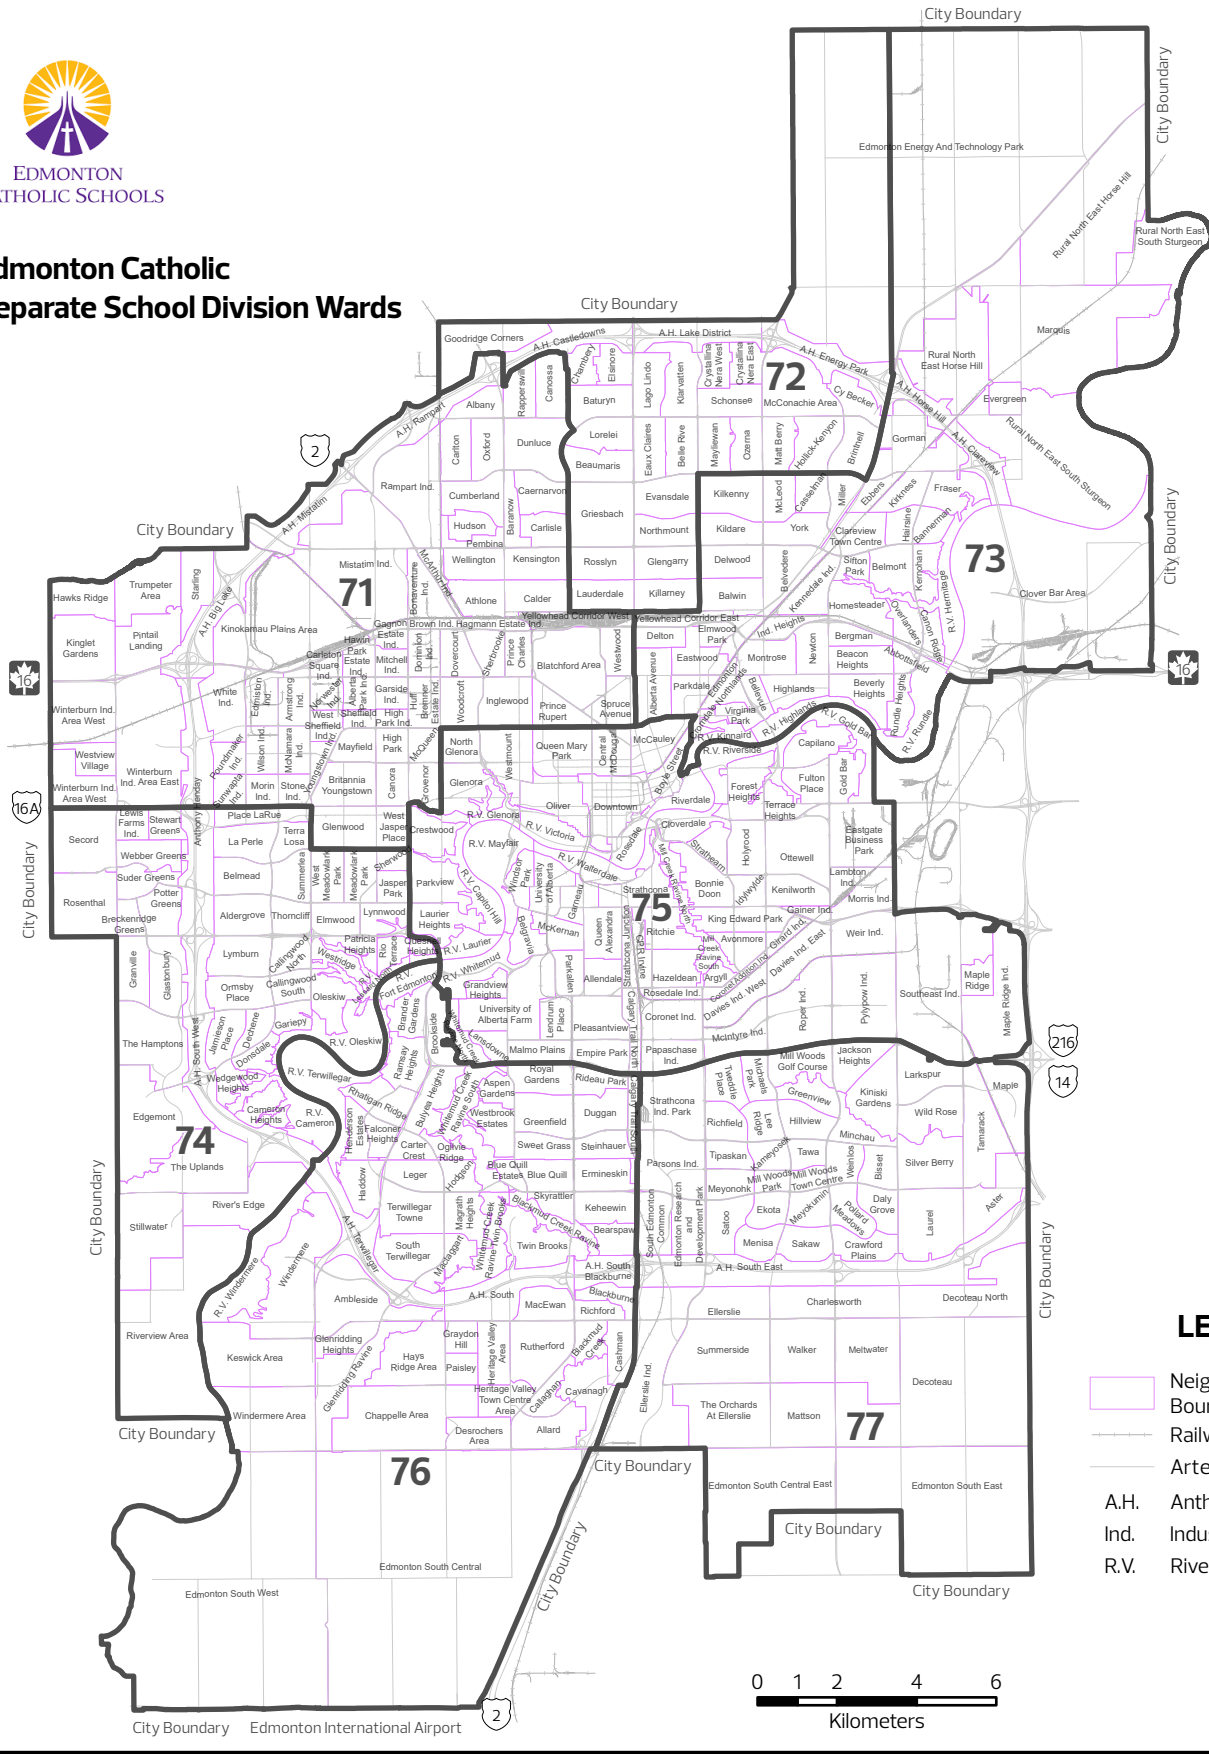

EDMONTON CATHOLIC SCHOOLS

Edmonton Catholic Separate School Division Wards

- LEGEND**
- Neighbourhood Boundary
 - Railway
 - Arterial Road
 - A.H. Anthony Henday
 - Ind. Industrial
 - R.V. River Valley

Map compiled by:
Edmonton Elections
City of Edmonton

WARD BOUNDARIES IN EFFECT FOR 2021 EDMONTON ELECTION

The City of Edmonton disclaims any liability for the use of this map.

Map Revised: 2021-04-16