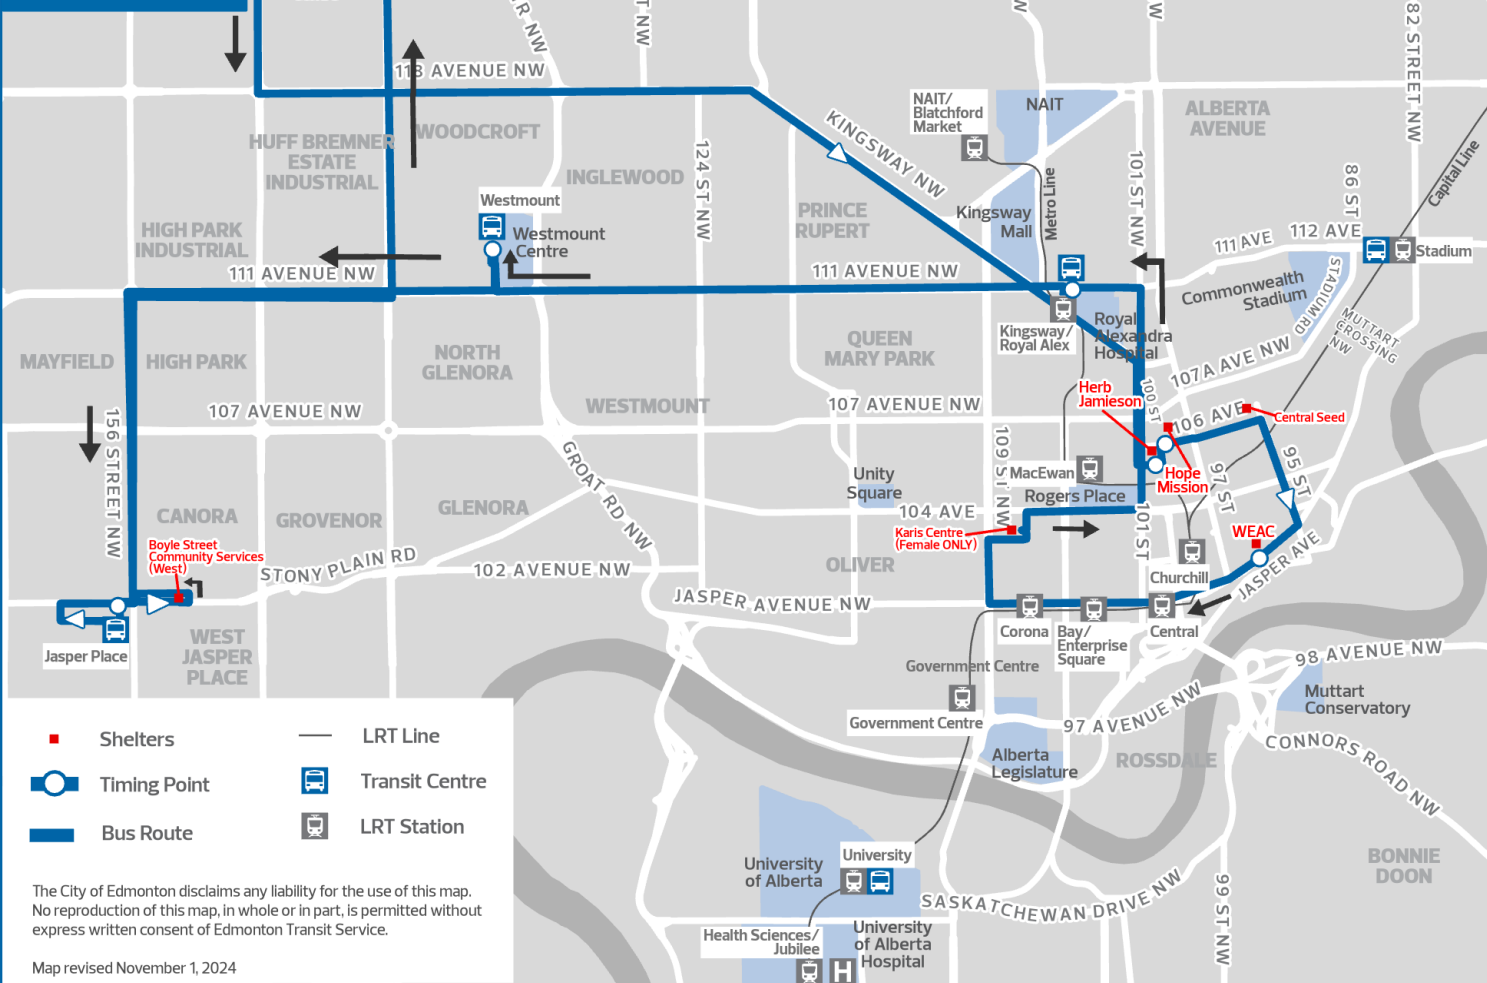

Extreme Weather Shelter Shuttle West

The City of Edmonton disclaims any liability for the use of this map. No reproduction of this map, in whole or in part, is permitted without express written consent of Edmonton Transit Service.

Map revised November 1, 2024