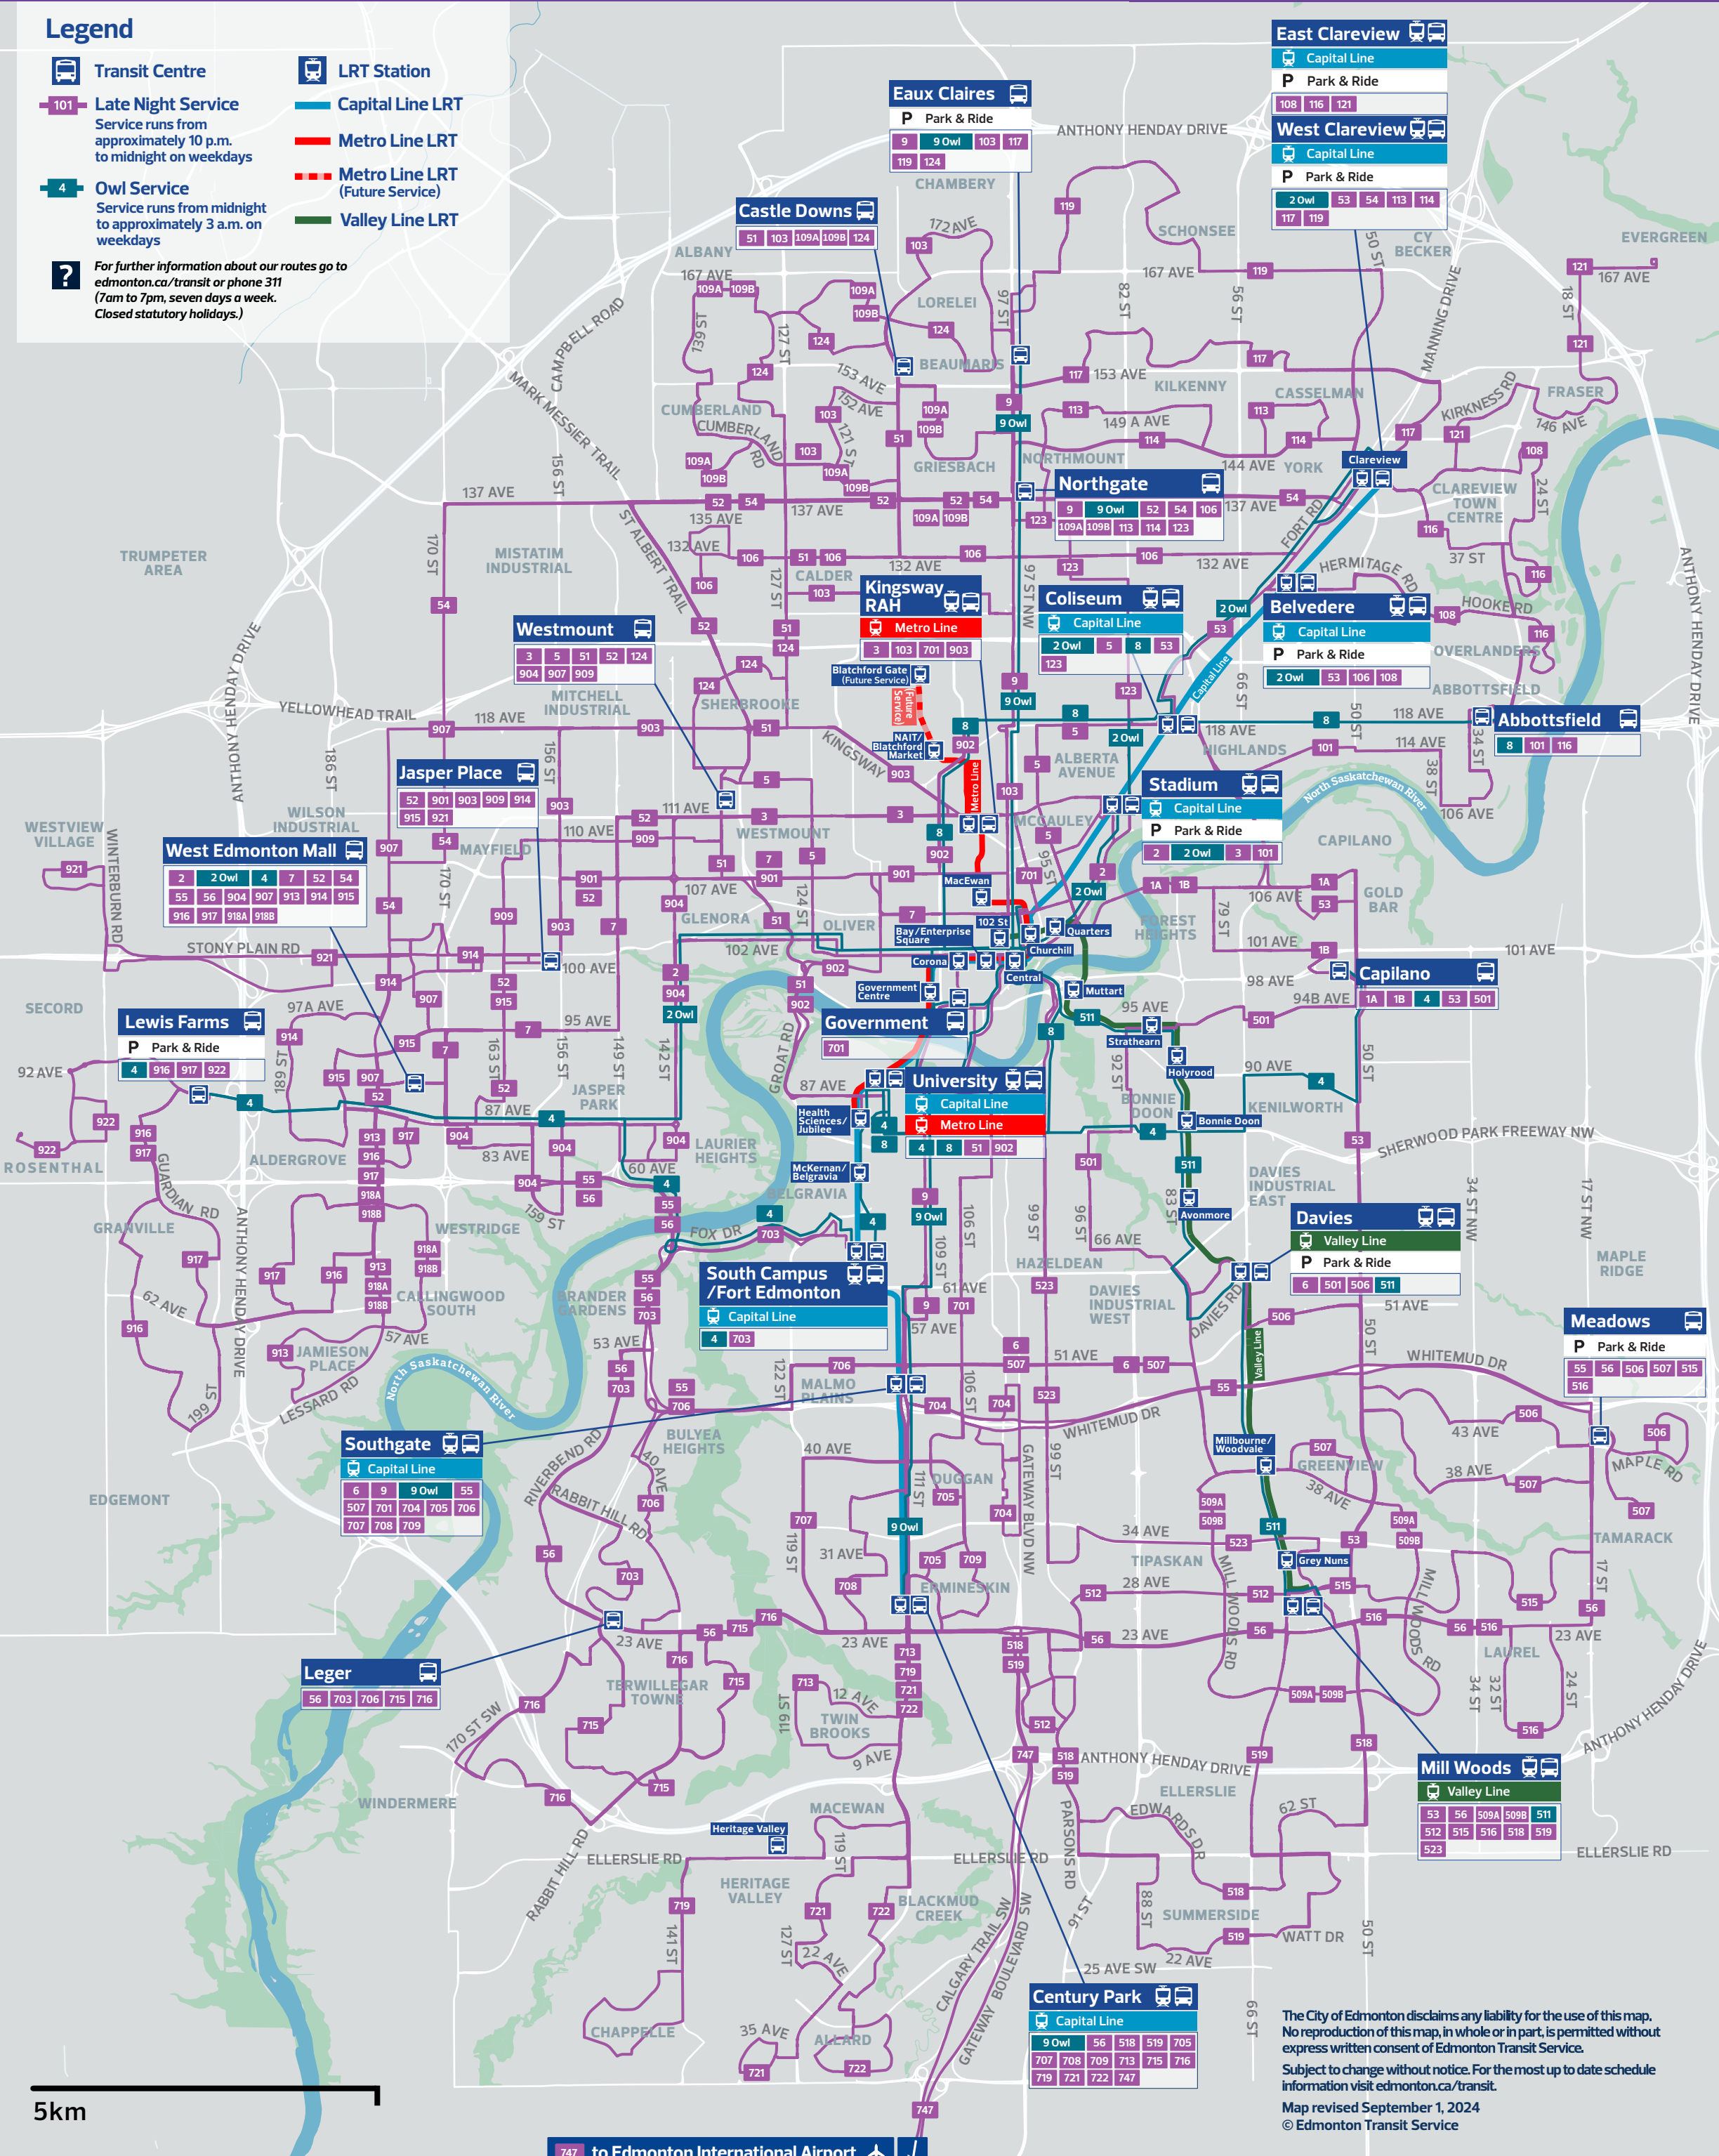

Late Night/Owl Map

Edmonton
Transit
Service

Edmonton

Map current as of December 1, 2024

Legend

- Transit Centre
- LRT Station
- 101** Late Night Service
Service runs from approximately 10 p.m. to midnight on weekdays
- 4** Owl Service
Service runs from midnight to approximately 3 a.m. on weekdays
- For further information about our routes go to edmonton.ca/transit or phone 311 (7am to 7pm, seven days a week. Closed statutory holidays.)
- Capital Line LRT
- Metro Line LRT
- Metro Line LRT (Future Service)
- Valley Line LRT

East Clareview	
Capital Line	
P Park & Ride	
108	116 121
West Clareview	
Capital Line	
P Park & Ride	
2 Owl	53 54 113 114
117	119

Eaux Claires	
P Park & Ride	
9	9 Owl 103 117
119	124

Castle Downs	
51	103 109A 109B 124

Jasper Place	
52	901 903 909 914
915	921

West Edmonton Mall	
2	2 Owl 4 7 52 54
55 56 904 907 913 914 915	
916 917 918A 918B	

Lewis Farms	
P Park & Ride	
4	916 917 922

Government	
701	

University	
Capital Line	
Metro Line	
4	8 51 902

Davies	
Valley Line	
P Park & Ride	
6	501 506 511

Meadows	
P Park & Ride	
55 56 506 507 515	
516	

Southgate	
Capital Line	
6	9 9 Owl 55
507 701 704 705 706	
707 708 709	

Leger	
56	703 706 715 716

Century Park	
Capital Line	
9 Owl	56 518 519 705
707 708 709 713 715 716	
719 721 722 747	