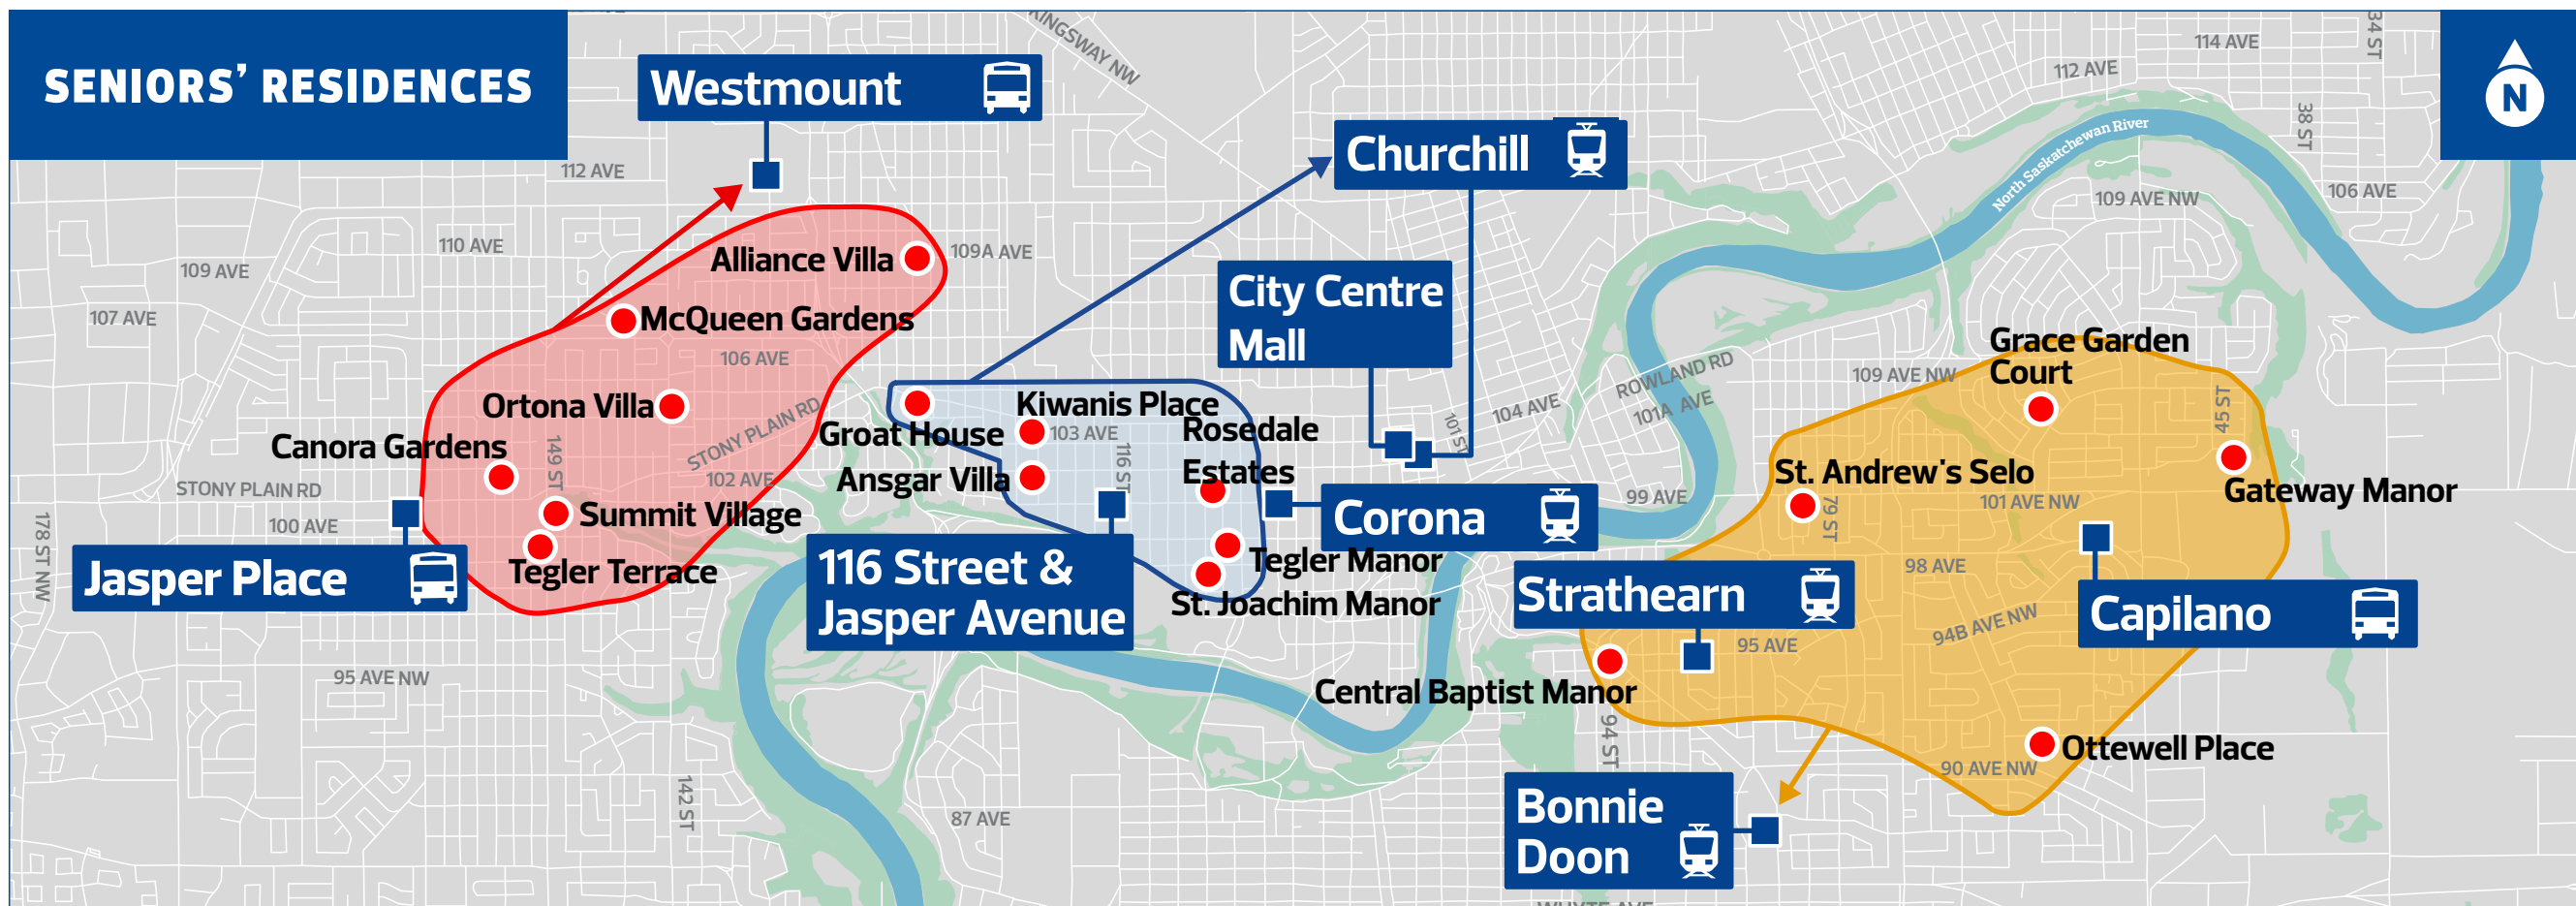

On Demand Transit shuttle

On Demand Transit connects select neighbourhoods, large seniors' residences and attractions to Edmonton's regular bus and LRT network seven days a week.

Simply book a trip and a bus will be scheduled to pick you and other riders up between designated transit hubs and pick-up spots in your community.

For more information, visit [edmonton.ca/OnDemandTransit](http://edmonton.ca/OnDemandTransit)

- /takeETS
- @edmontontransit
- x.com/takeETSalert
- ETS Connect

Edmonton Transit Service

Seniors' Residences	Transit Hubs	Phone	Seniors' Residences	Transit Hubs	Phone	Seniors' Residences	Transit Hubs	Phone
+ Alliance Villa (12620 109 Avenue)	+ Jasper Place Transit Centre	☑	+ Ansgar Villa (10170 120 Street)	+ 116 Street & Jasper Avenue	⊗	+ Central Baptist Manor (9403 95 Avenue)	+ Bonnie Doon LRT Stop (connect to Valley Line LRT)	⊗
+ Canora Gardens (10160 151 Street)	+ Westmount Transit Centre	☑	+ Kiwanis Place (10330 120 Street)	+ Corona LRT Station (connect to Capital/Metro Line LRT)	☑	+ Gateway Manor (4215 102 Avenue)	+ Capilano Transit Centre	☑
+ McQueen Gardens (14311 McQueen Road)			+ Rosedale Estates (10101 111 Street)	+ Churchill LRT Station (connect to Valley/Capital/Metro Line LRT)	⊗	+ Grace Garden Court (6303 104 Avenue)	+ Strathearn LRT Stop (connect to Valley Line LRT)	⊗
+ Ortona Village (10421 142 Street)			+ St. Joachim Manor (11020 99 Avenue)	+ City Centre Mall Transit Centre	⊗	+ Ottewell Place (6207 92 Avenue)	+ Edmonton Public Library (Idylwyld Branch)	☑
+ Summit Village (10041 149 Street)			+ Tegler Manor (9943 110 Street)			+ St. Andrew's Selo (8025 101 Avenue)		
+ Tegler Terrace (9918 149 Street)			+ Groat House (12627 Stony Plain Road)					