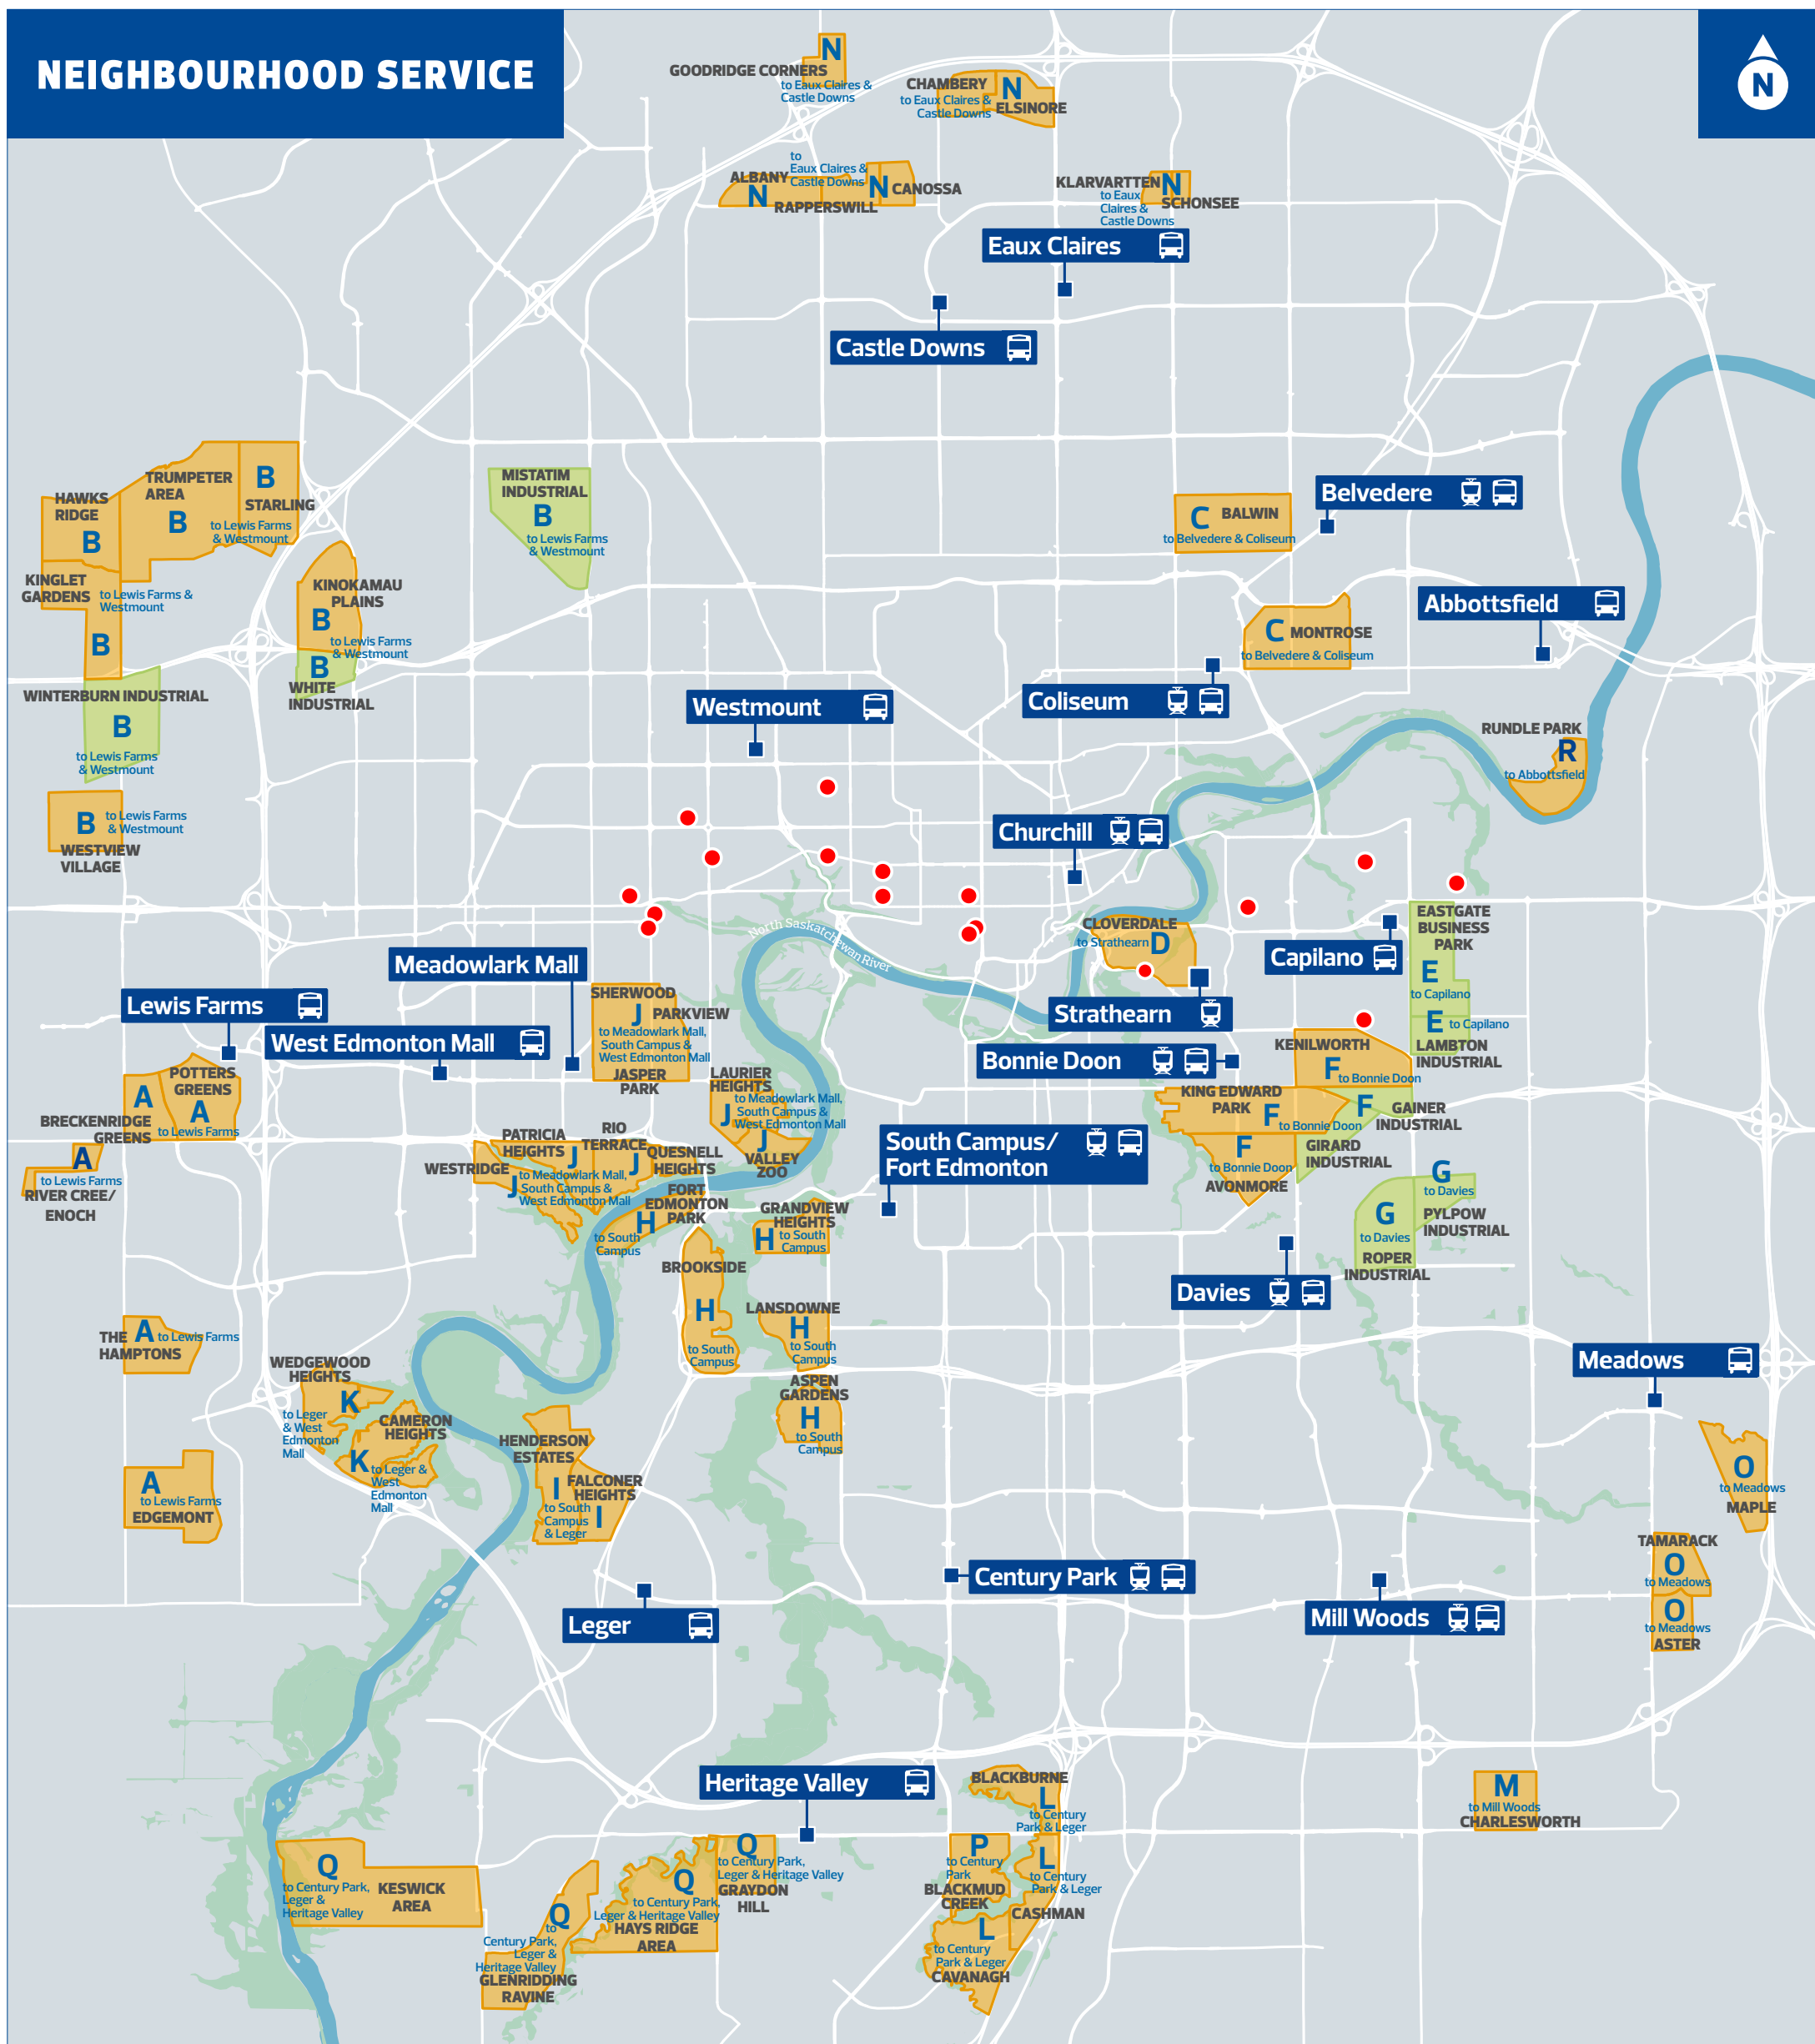

# NEIGHBOURHOOD SERVICE

■ Residential
   
■ Industrial
   
● Seniors' Residences

Edmonton Transit Service

Zone	Transit Hub(s)	Phone	Neighbourhood
A	Lewis Farms Transit Centre	☑	+ Breckenridge Greens + Edgemont (portion) + Potter Greens + The Hamptons (Hope Road) + River Cree / Enoch
B	Westmount Transit Centre Lewis Farms Transit Centre	☑ ☑	+ Hawks Ridge + Kinokamau Plains Industrial (portion) + Mistatim Industrial (portion) + Starling + Trumpeter + Westview Village + Winterburn Industrial (portion)
C	Coliseum Transit Centre/LRT Station Belvedere Transit Centre/LRT Station	☑ ☒	+ Balwin + Montrose
D	Strathearn Stop	☒	+ Cloverdale
E	Capilano Transit Centre	☑	+ Eastgate Business Park (portion)
F	Bonnie Doon Stop	☒	+ Avonmore + Gainer Industrial + Girard Industrial + Kenilworth + King Edward Park
G	Davies Transit Centre/LRT Station	☒	+ Roper Industrial (portion) + Weir Industrial (portion)
H	South Campus Transit Centre/ LRT Station	☑	+ Aspen Gardens + Brookside + Fort Edmonton Park + Grandview Heights + Lansdowne
I	Leger Transit Centre South Campus Transit Centre/LRT Station	☑ ☑	+ Falconer Heights + Henderson Estates
J	South Campus Transit Centre/ LRT Station Meadowlark Shopping Centre West Edmonton Mall Transit Centre	☑ ☒ ☑	+ Jasper Park + Laurier Heights + Parkview + Quesnell Heights + Rio Terrace + Sherwood + Valley Zoo + Westridge
K	Leger Transit Centre West Edmonton Mall Transit Centre	☑ ☑	+ Cameron Heights + Wedgewood Heights
L	Century Park Transit Centre/ LRT Station Leger Transit Centre	☑ ☑	+ Blackburne + Cashman + Cavanagh
M	Mill Woods Transit Centre	☒	+ The Hills at Charlesworth
N	Eaux Claires Transit Centre Castle Downs Transit Centre	☒ ☒	+ Albany + Canossa + Chambery + Elsinore + Klarvatten + Northwest Police Campus + Rapperswill + Schonsee
O	Meadows Transit Centre	☒	+ Aster + Tamarack + Maple
P	Century Park Transit Centre/LRT Station	☑	+ Blackmud Creek
Q	Century Park Transit Centre/ LRT Station Leger Transit Centre Heritage Valley Transit Centre	☑ ☑ ☒	+ Glendriding Ravine + Graydon Hill + Hays Ridge + Keswick
R	Abbottsfield Transit Centre	☒	+ Rundle Park