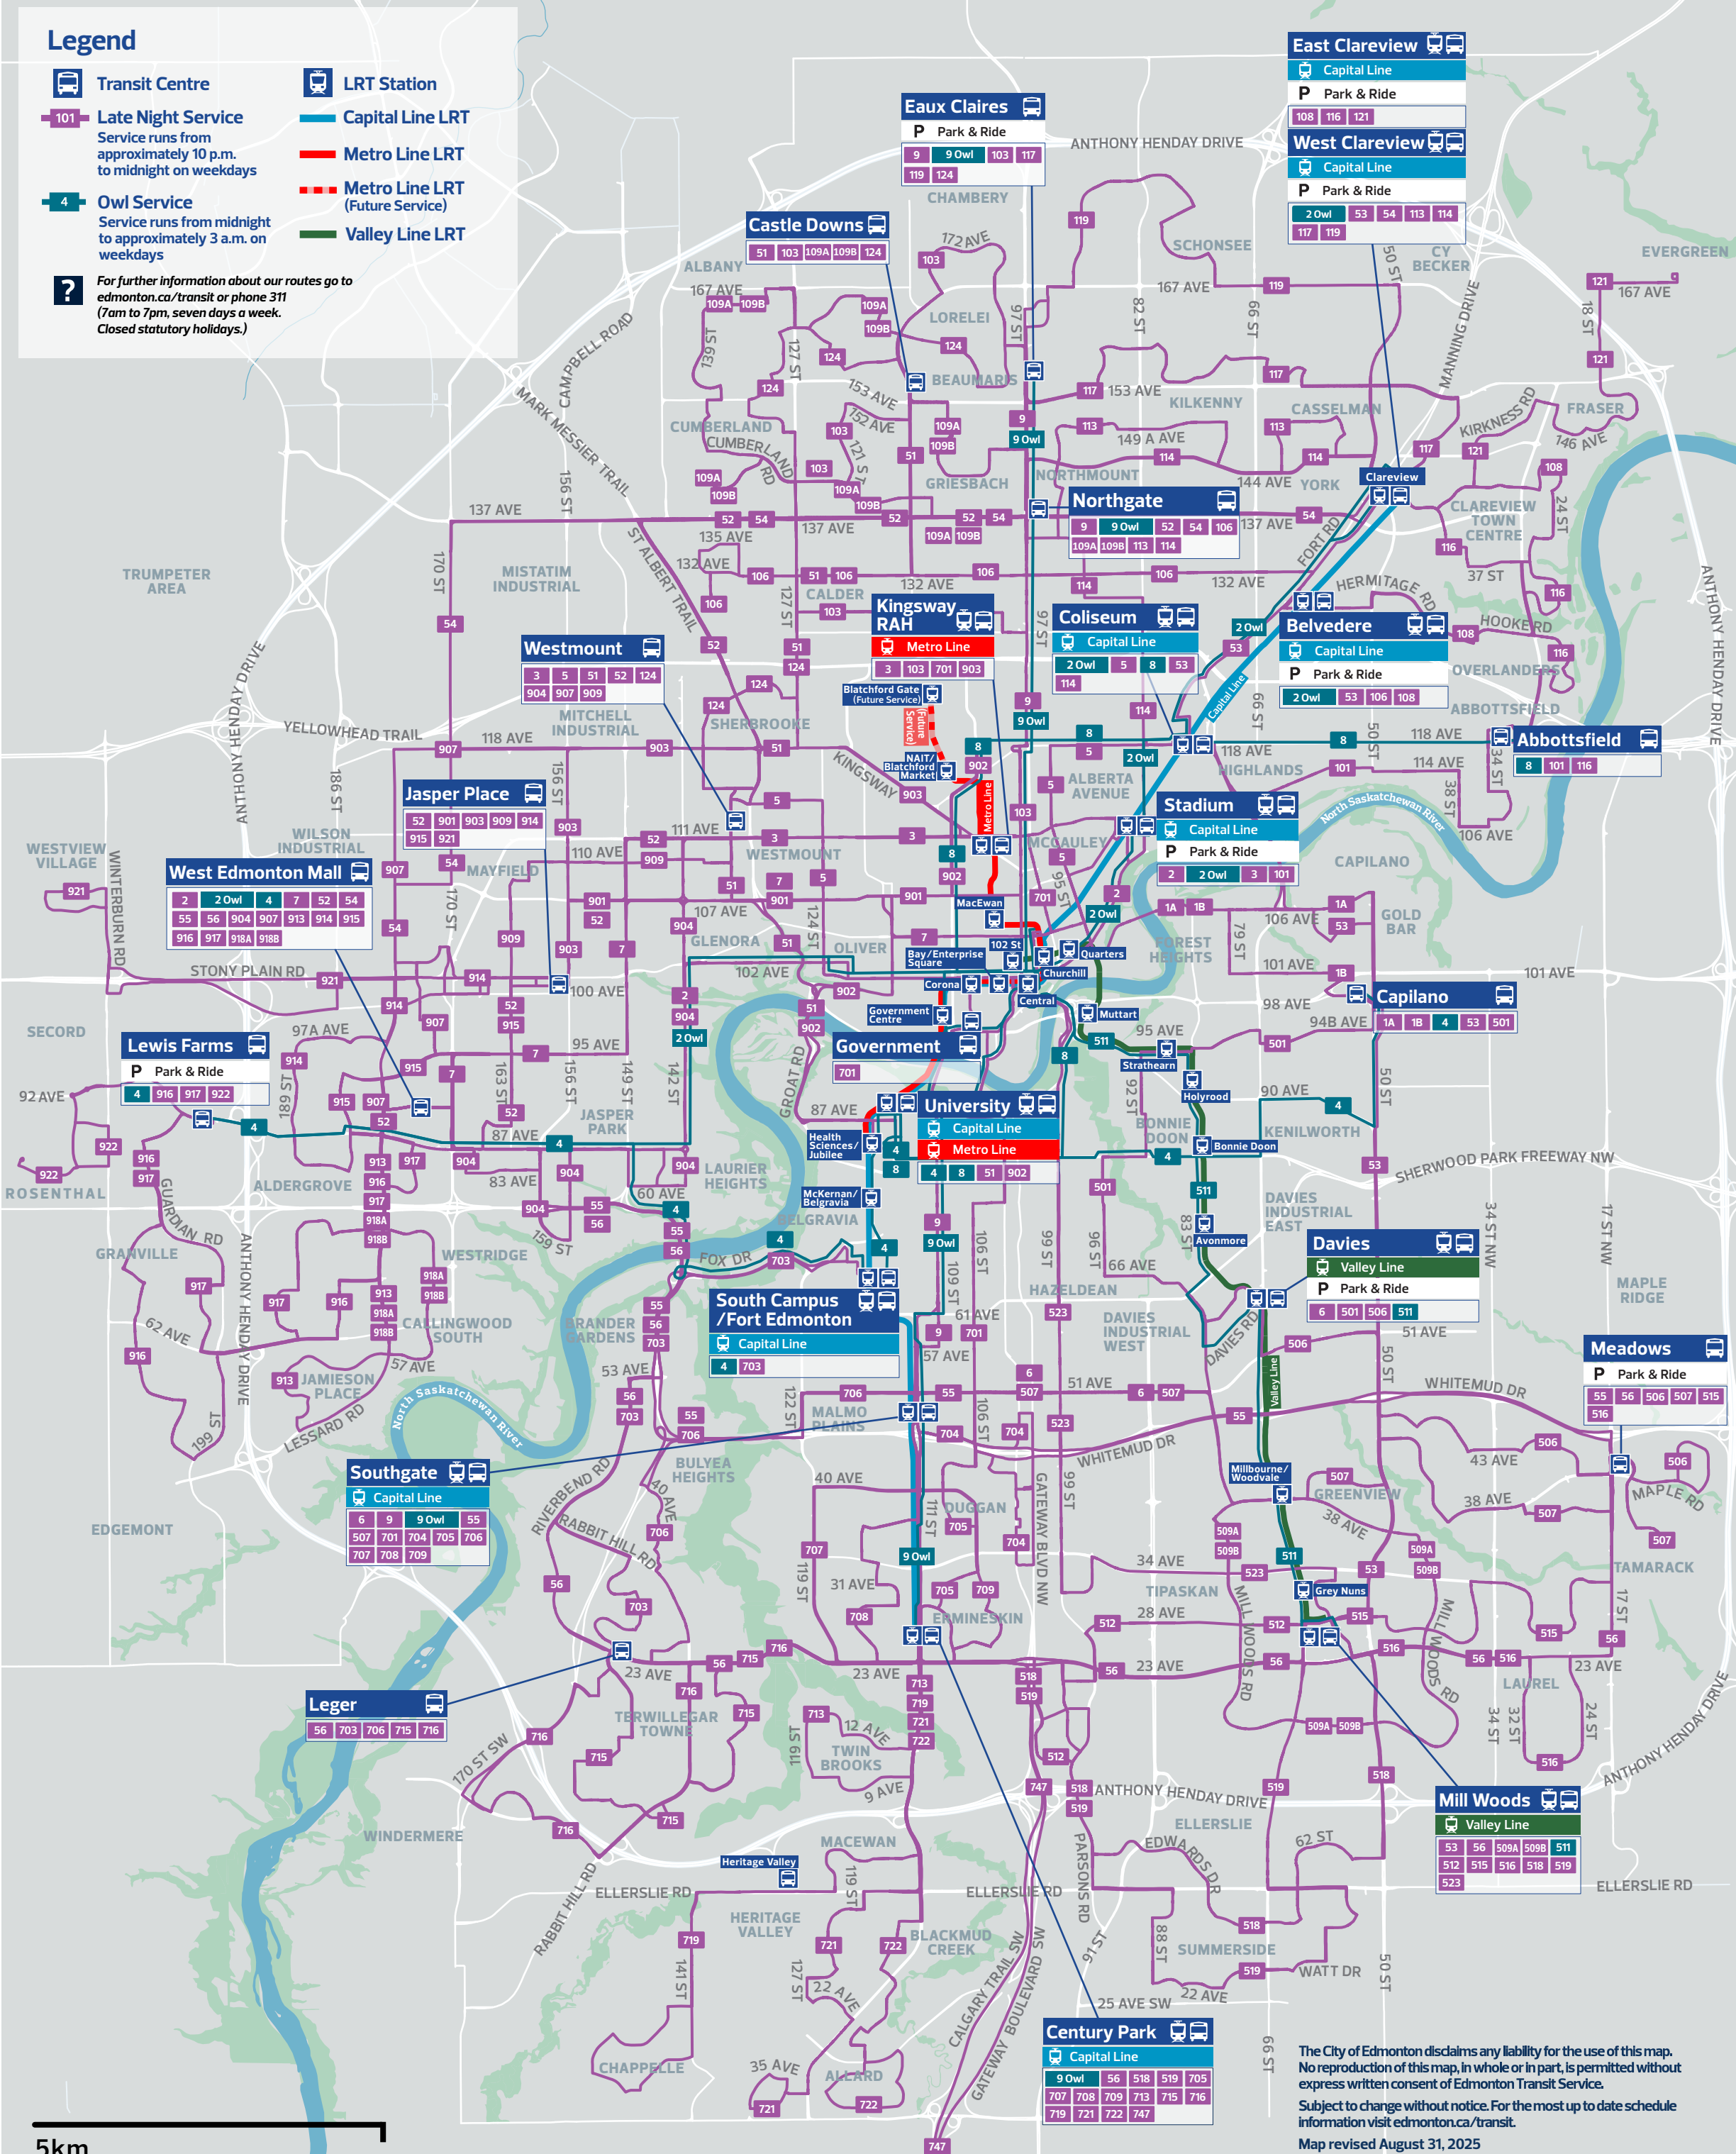

Late Night/Owl Map

Legend

- Transit Centre
- LRT Station
- 101** Late Night Service
Service runs from approximately 10 p.m. to midnight on weekdays
- 4** Owl Service
Service runs from midnight to approximately 3 a.m. on weekdays
- For further information about our routes go to edmonton.ca/transit or phone 311 (7am to 7pm, seven days a week. Closed statutory holidays.)
- Capital Line LRT
- Metro Line LRT
- Metro Line LRT (Future Service)
- Valley Line LRT

East Clareview

- Capital Line
- Park & Ride
- 108 116 121

West Clareview

- Capital Line
- Park & Ride
- 2 Owl 53 54 113 114
- 117 119

Eaux Claires

- Park & Ride
- 9 9 Owl 103 117
- 119 124

Castle Downs

- 51 103 109A 109B 124

Northgate

- 9 9 Owl 52 54 106
- 109A 109B 113 114

Westmount

- 3 5 51 52 124
- 904 907 909

Jasper Place

- 52 901 903 909 914
- 915 921

West Edmonton Mall

- 2 2 Owl 4 7 52 54
- 55 56 904 907 913 914 915
- 916 917 918A 918B

Mill Woods

- Valley Line
- 53 56 509A 509B 511
- 512 515 516 518 519
- 523

Century Park

- Capital Line
- 9 Owl 56 518 519 705
- 707 708 709 713 715 716
- 719 721 722 747

The City of Edmonton disclaims any liability for the use of this map. No reproduction of this map, in whole or in part, is permitted without express written consent of Edmonton Transit Service. Subject to change without notice. For the most up to date schedule information visit edmonton.ca/transit. Map revised August 31, 2025 © Edmonton Transit Service