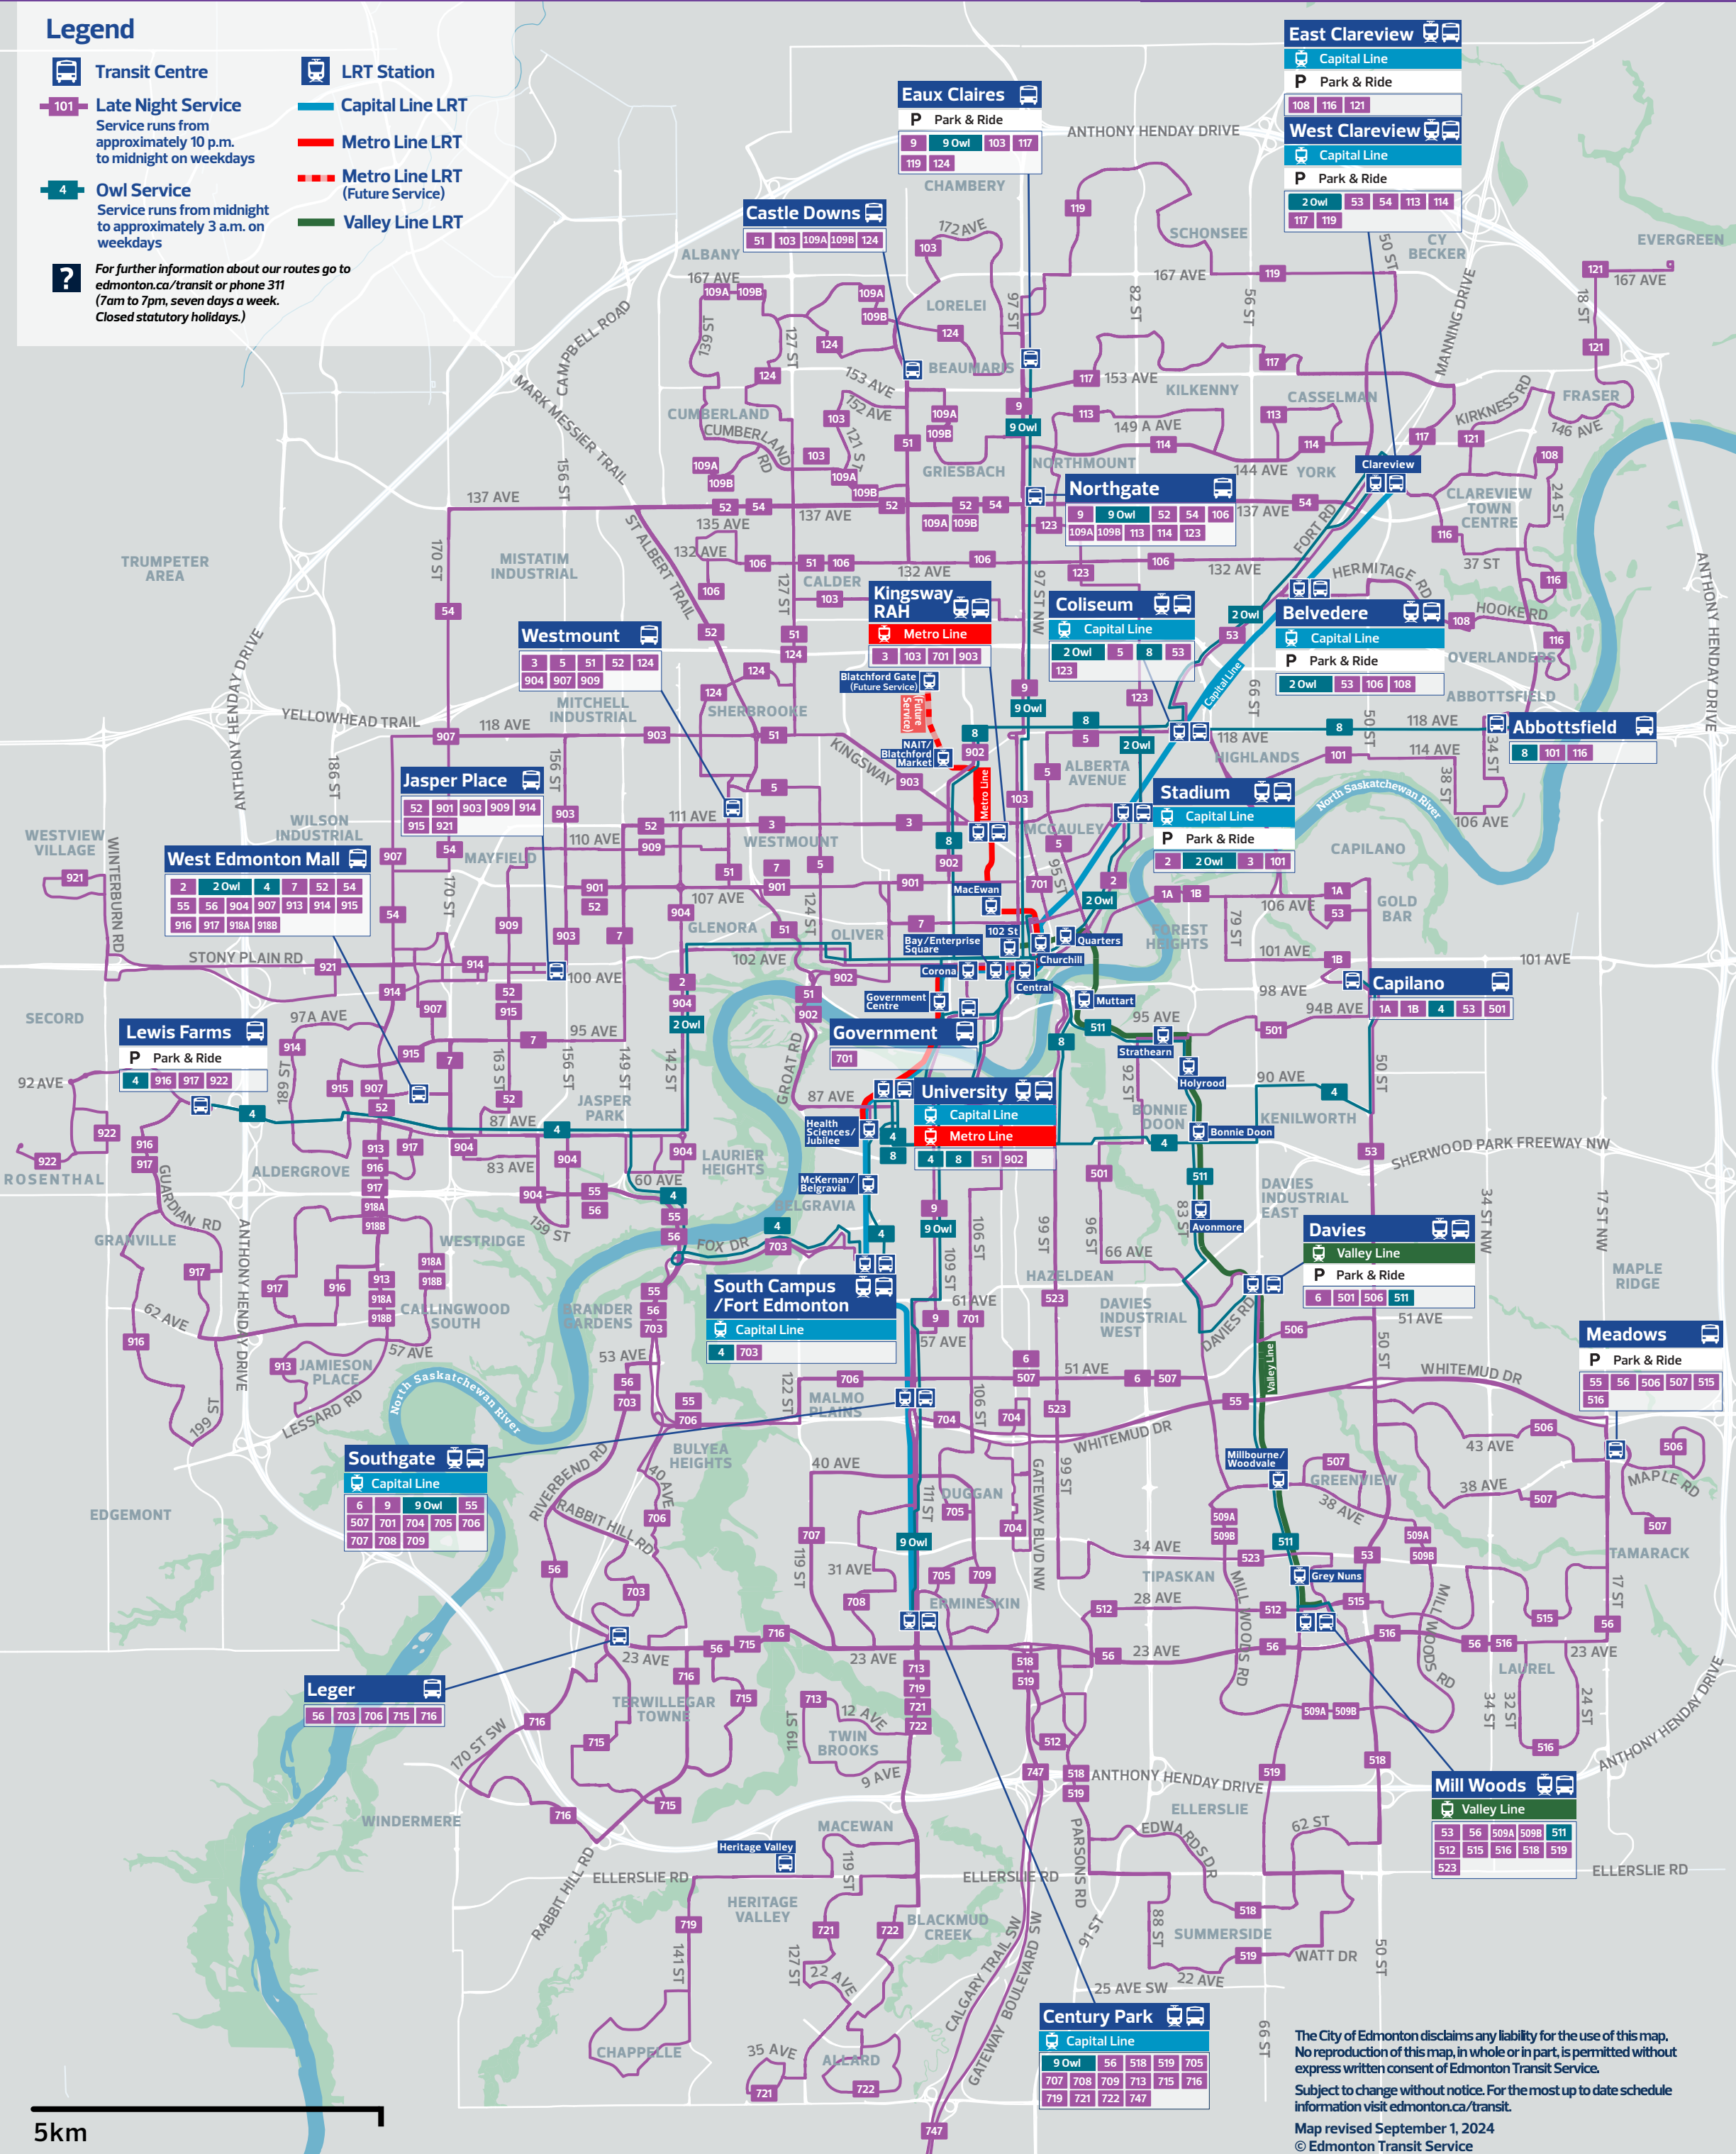

# Late Night/Owl Map

Edmonton  
Transit  
Service

Edmonton

Map current as of February 2, 2025

## Legend

- Transit Centre
- LRT Station
- 101** Late Night Service  
Service runs from approximately 10 p.m. to midnight on weekdays
- 4** Owl Service  
Service runs from midnight to approximately 3 a.m. on weekdays
- Capital Line LRT
- Metro Line LRT
- Metro Line LRT (Future Service)
- Valley Line LRT

**?** For further information about our routes go to [edmonton.ca/transit](http://edmonton.ca/transit) or phone 311 (7am to 7pm, seven days a week. Closed statutory holidays.)

**East Clareview**

- Capital Line
- Park & Ride
- 108 116 121

**Century Park**

- Capital Line
- 9 Owl 56 518 519 705
- 707 708 709 713 715 716
- 719 721 722 747

The City of Edmonton disclaims any liability for the use of this map. No reproduction of this map, in whole or in part, is permitted without express written consent of Edmonton Transit Service. Subject to change without notice. For the most up to date schedule information visit [edmonton.ca/transit](http://edmonton.ca/transit). Map revised September 1, 2024 © Edmonton Transit Service