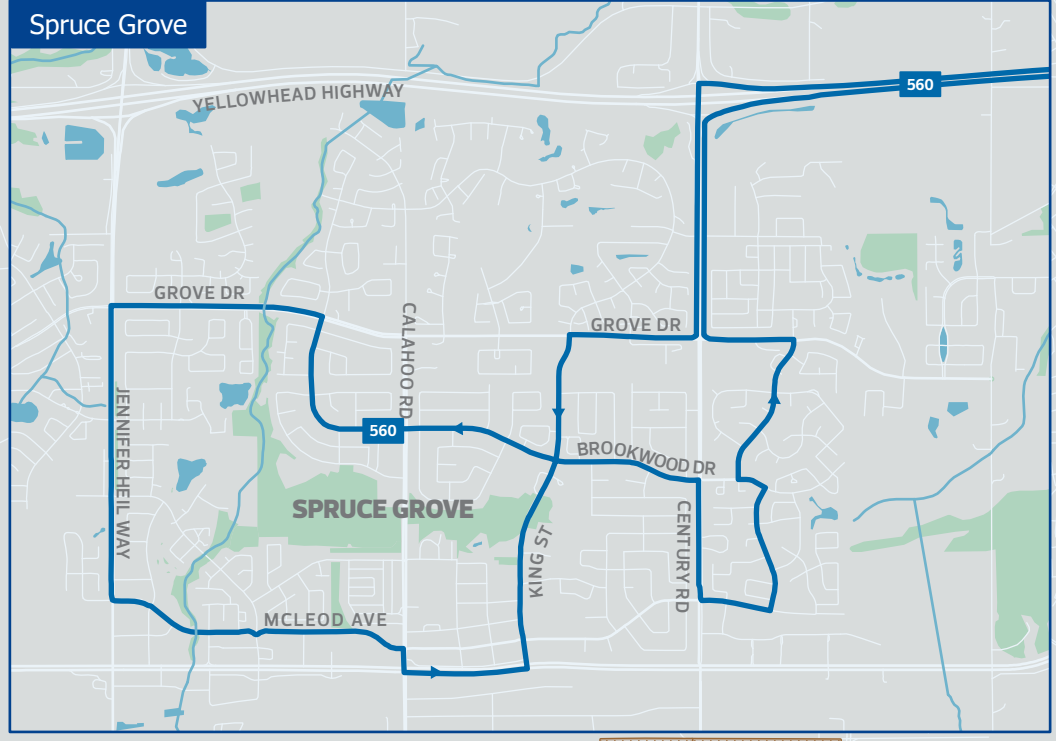

Day Map

Edmonton
Transit Service

Edmonton

- LRT Station
- Capital Line LRT
- Metro Line LRT
- Metro Line LRT (Future Service)
- Valley Line LRT
- Rapid Route
- Hospital
- Transit Centre
- Bus Route
- Frequent Route
  15 min. or better most times of the day
- Express Service
  Bus with limited stops on its route
- On Demand Transit Hub
- On Demand Transit Service Area

For more information about our routes call 311, or visit edmonton.ca/transit

Service Area	Hub
A	Lewis Farms Transit Centre
B	Westmount Transit Centre, Lewis Farms Transit Centre
C	Coliseum Transit Centre/LRT Station, Belvedere Transit Centre/LRT Station
D	Strathearn LRT Station
E	Capilano Transit Centre
F	Bonnie Doon LRT Station
G	Davies Transit Centre/LRT Station
H	South Campus Transit Centre/LRT Station
I	Leger Transit Centre, South Campus Transit/LRT Station
J	South Campus Transit Centre/LRT Station, West Edmonton Mall, Meadowlark Shopping Centre
K	Leger Transit Centre, West Edmonton Mall
L	Century Park Transit Centre/LRT Station, Leger Transit Centre
M	Mill Woods Transit Centre/LRT Station
O	Eaux Claires Transit Centre, Castle Downs Transit Centre
P	Meadows Transit Centre
Q	Century Park Transit Centre/LRT Station, Leger Transit Centre, Heritage Valley Transit Centre
R	Abbottsville Transit Centre