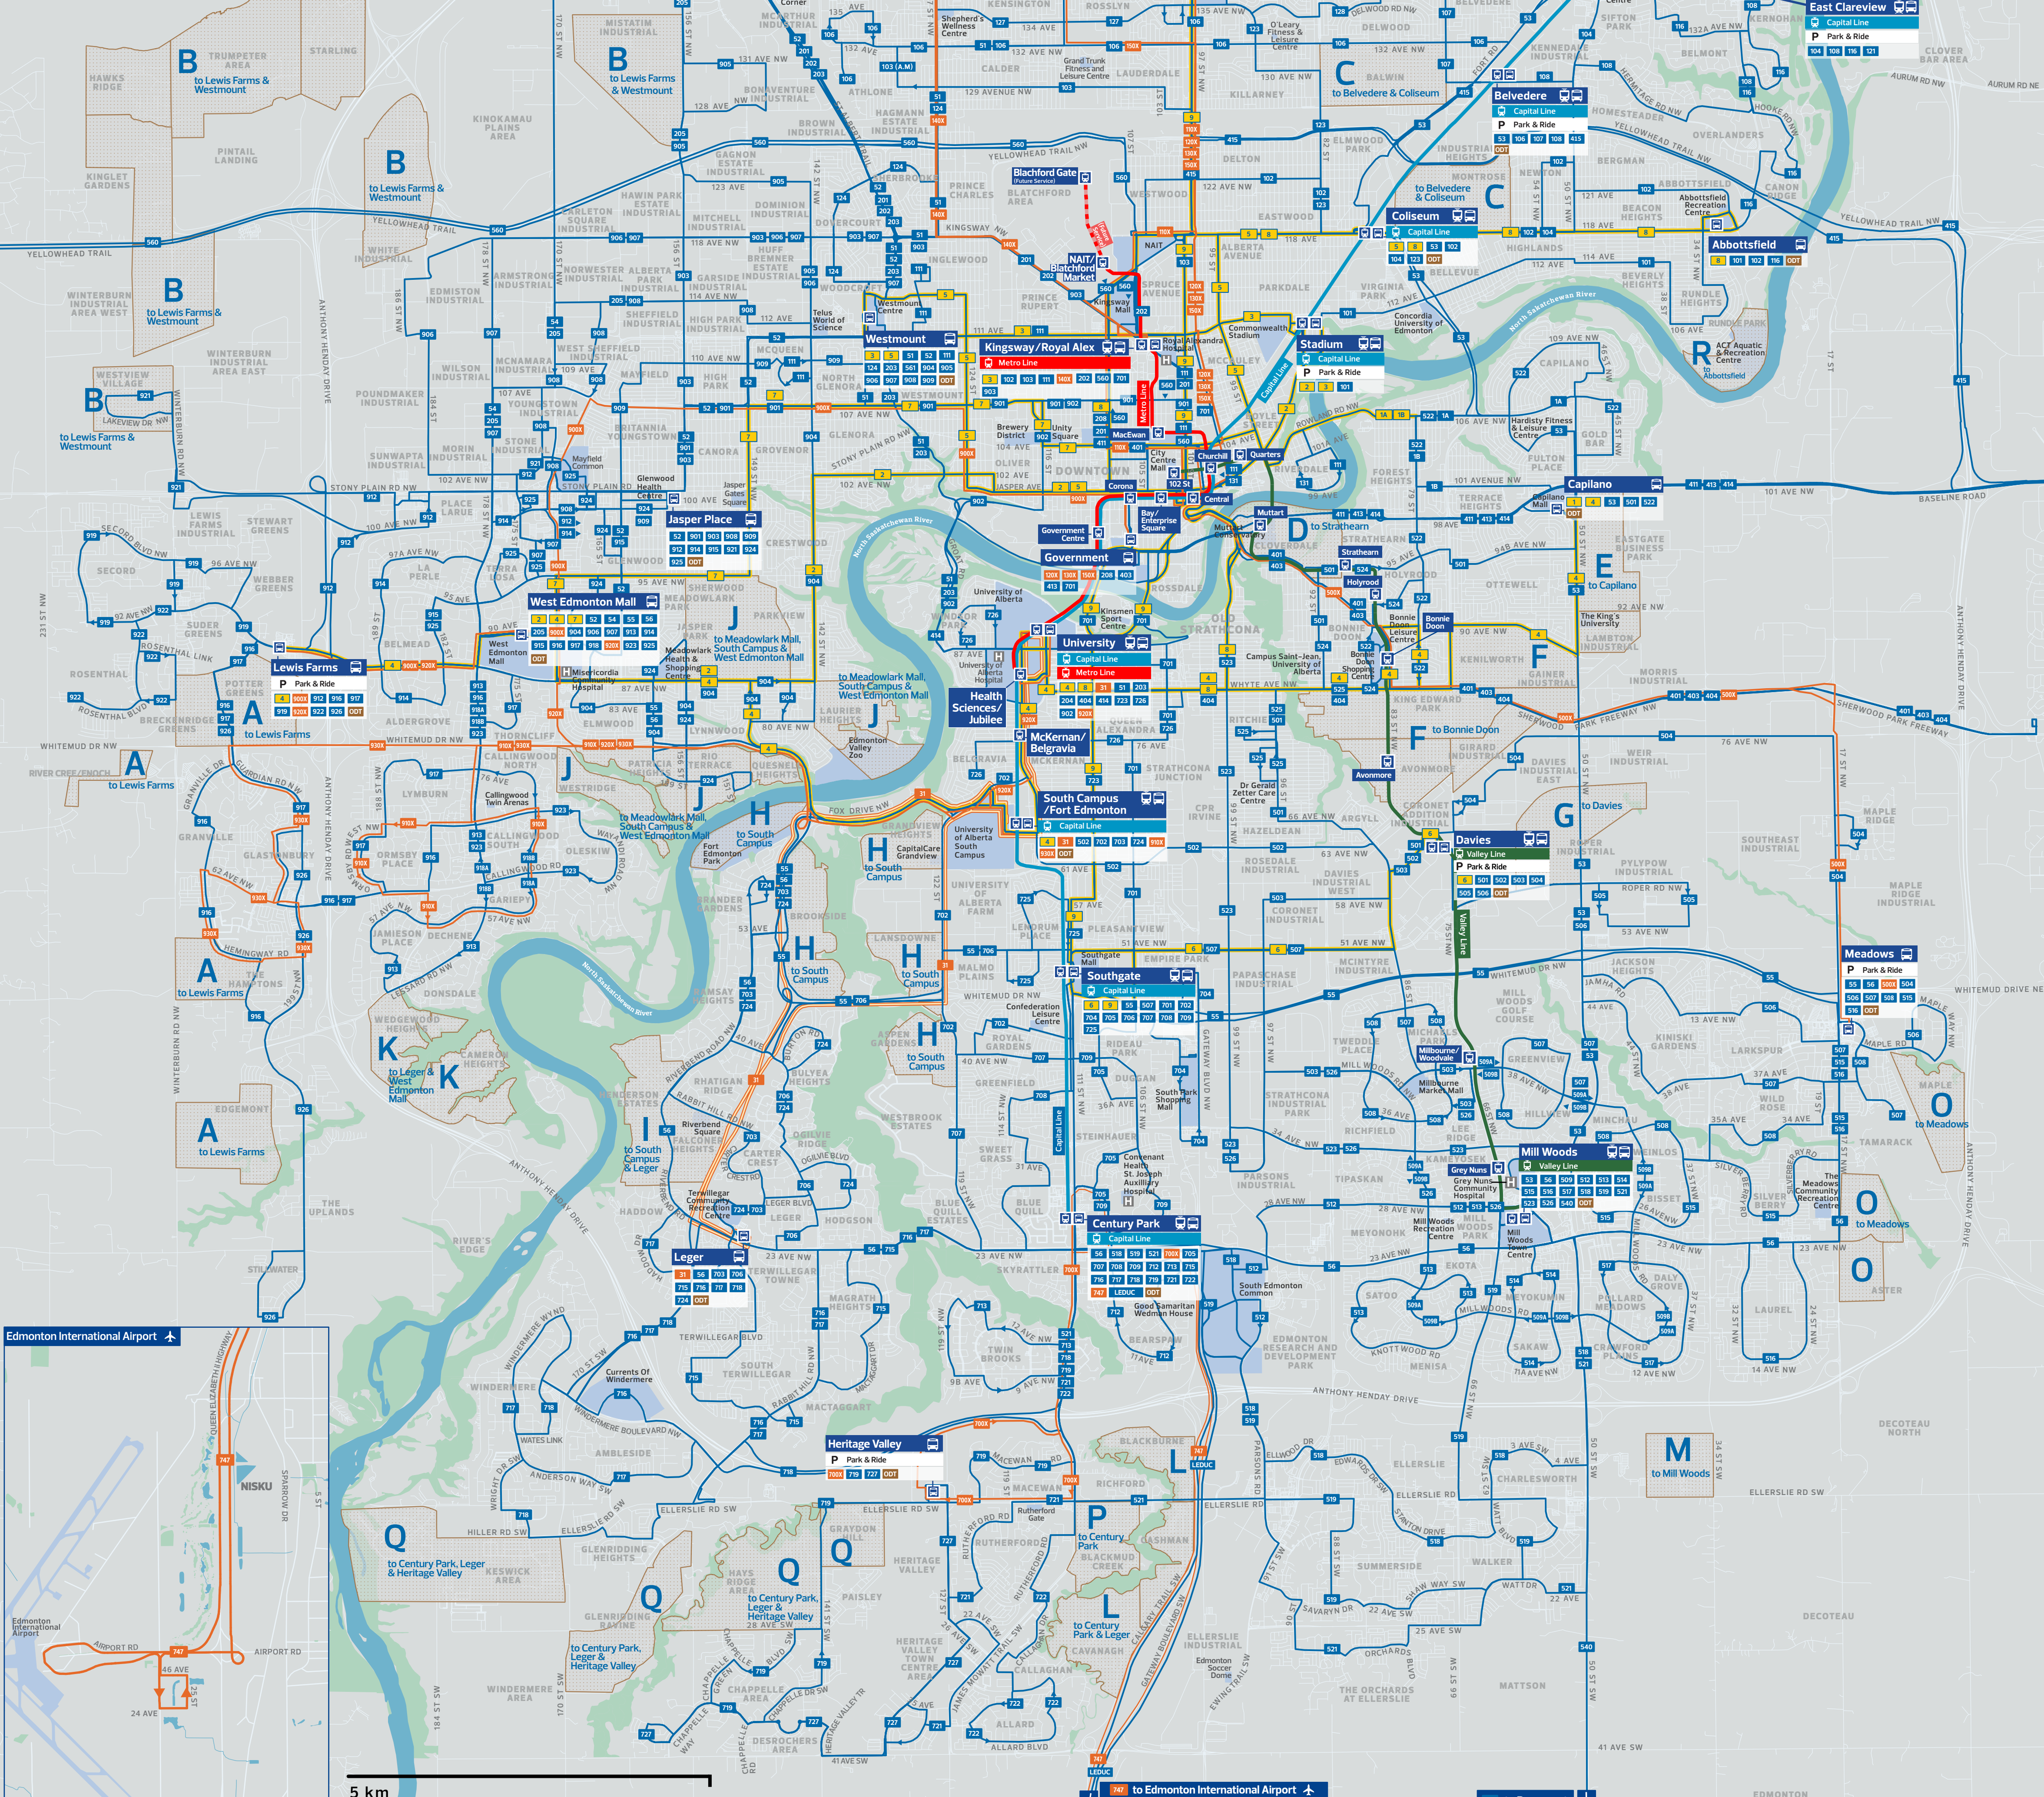

Day Map

Edmonton
Transit Service

Edmonton

- LRT Station
- Capital Line LRT
- Metro Line LRT
- Metro Line LRT (Future Service)
- Valley Line LRT
- Rapid Route
- Hospital
- Transit Centre
- Bus Route
- Frequent Route
  15 min. or better most times of the day
- Express Service
  Bus with limited stops on its route
- On Demand Transit Hub
- On Demand Transit Service Area

For more information about our routes call 311, or visit edmonton.ca/transit

Service Area	Hub
A	Lewis Farms Transit Centre
B	Westmount Transit Centre, Lewis Farms Transit Centre
C	Coliseum Transit Centre/LRT Station, Belvedere Transit Centre/LRT Station
D	Strathearn LRT Station
E	Capilano Transit Centre
F	Bonnie Doon LRT Station
G	Davies Transit Centre/LRT Station
H	South Campus Transit Centre/LRT Station
I	Leger Transit Centre, South Campus Transit/LRT Station
J	South Campus Transit Centre/LRT Station, West Edmonton Mall, Meadowlark Shopping Centre
K	Leger Transit Centre, West Edmonton Mall
L	Century Park Transit Centre/LRT Station, Leger Transit Centre
M	Mill Woods Transit Centre/LRT Station
O	Eaux Claires Transit Centre, Castle Downs Transit Centre
P	Meadows Transit Centre
Q	Century Park Transit Centre/LRT Station, Leger Transit Centre, Heritage Valley Transit Centre
R	Abbottsville Transit Centre