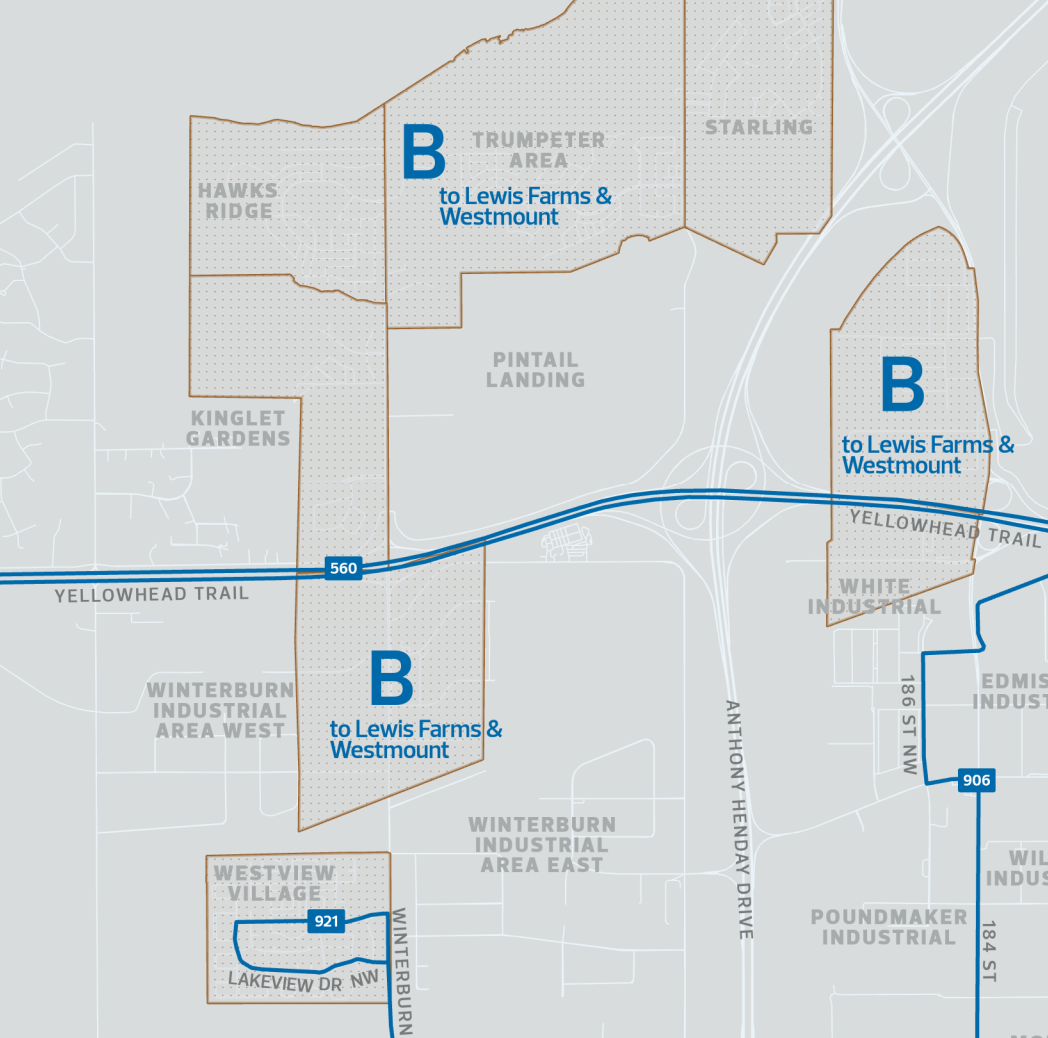

Day Map

- LRT Station
- Capital Line LRT
- Metro Line LRT
- Valley Line LRT
- Rapid Route
- Metro Line LRT (Future Service)
- Hospital
- Transit Centre
- Bus Route
- Frequent Route
  15 min. or better most times of the day
- Express Service
  Bus with limited stops on its route
- On Demand Transit Hub
- On Demand Transit Service Area

For further information about our routes go to edmonton.ca/transit or phone 311

Service Area	Hub
A	Lewis Farms Transit Centre
B	Westmount Transit Centre, Lewis Farms Transit Centre
C	Coliseum Transit Centre/LRT Station, Belvedere Transit Centre/LRT Station
D	Strathearn LRT Station
E	Capilano Transit Centre
F	Bonnie Doon LRT Station
G	Davies Transit Centre/LRT Station
H	South Campus Transit Centre/LRT Station
I	Leger Transit Centre, South Campus Transit/LRT Station
J	South Campus Transit Centre/LRT Station, West Edmonton Mall, Meadowlark Shopping Centre
K	Leger Transit Centre, West Edmonton Mall
L	Century Park Transit Centre/LRT Station, Leger Transit Centre
M	Mill Woods Transit Centre/LRT Station
N	Eaux Claires Transit Centre, Castle Downs Transit Centre
O	Meadows Transit Centre
P	Century Park Transit Centre
Q	Century Park Transit Centre/LRT Station, Leger Transit Centre, Heritage Valley Transit Centre