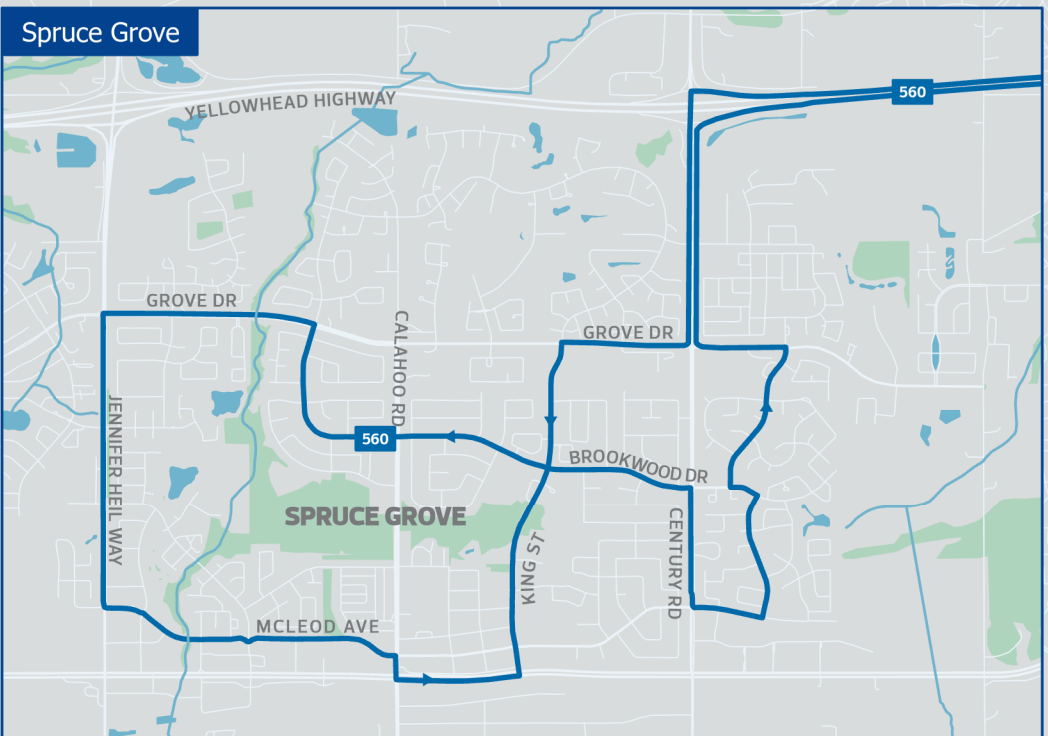

Day Map

- LRT Station
- Capital Line LRT
- Metro Line LRT
- Valley Line LRT
- Rapid Route
- Metro Line LRT (Future Service)
- Hospital
- Transit Centre
- Bus Route
- Frequent Route
  15 min. or better most times of the day
- Express Service
  Bus with limited stops on its route
- On Demand Transit Hub
- On Demand Transit Service Area

For further information about our routes go to edmonton.ca/transit or phone 311

Service Area	Hub
A	Lewis Farms Transit Centre
B	Westmount Transit Centre, Lewis Farms Transit Centre
C	Coliseum Transit Centre/LRT Station, Belvedere Transit Centre/LRT Station
D	Strathearn LRT Station
E	Capilano Transit Centre
F	Bonnie Doon LRT Station
G	Davies Transit Centre/LRT Station
H	South Campus Transit Centre/LRT Station
I	Leger Transit Centre, South Campus Transit/LRT Station
J	South Campus Transit Centre/LRT Station, West Edmonton Mall, Meadowlark Shopping Centre
K	Leger Transit Centre, West Edmonton Mall
L	Century Park Transit Centre/LRT Station, Leger Transit Centre
M	Mill Woods Transit Centre/LRT Station
N	Eaux Claires Transit Centre, Castle Downs Transit Centre
O	Meadows Transit Centre
P	Century Park Transit Centre
Q	Century Park Transit Centre/LRT Station, Leger Transit Centre, Heritage Valley Transit Centre