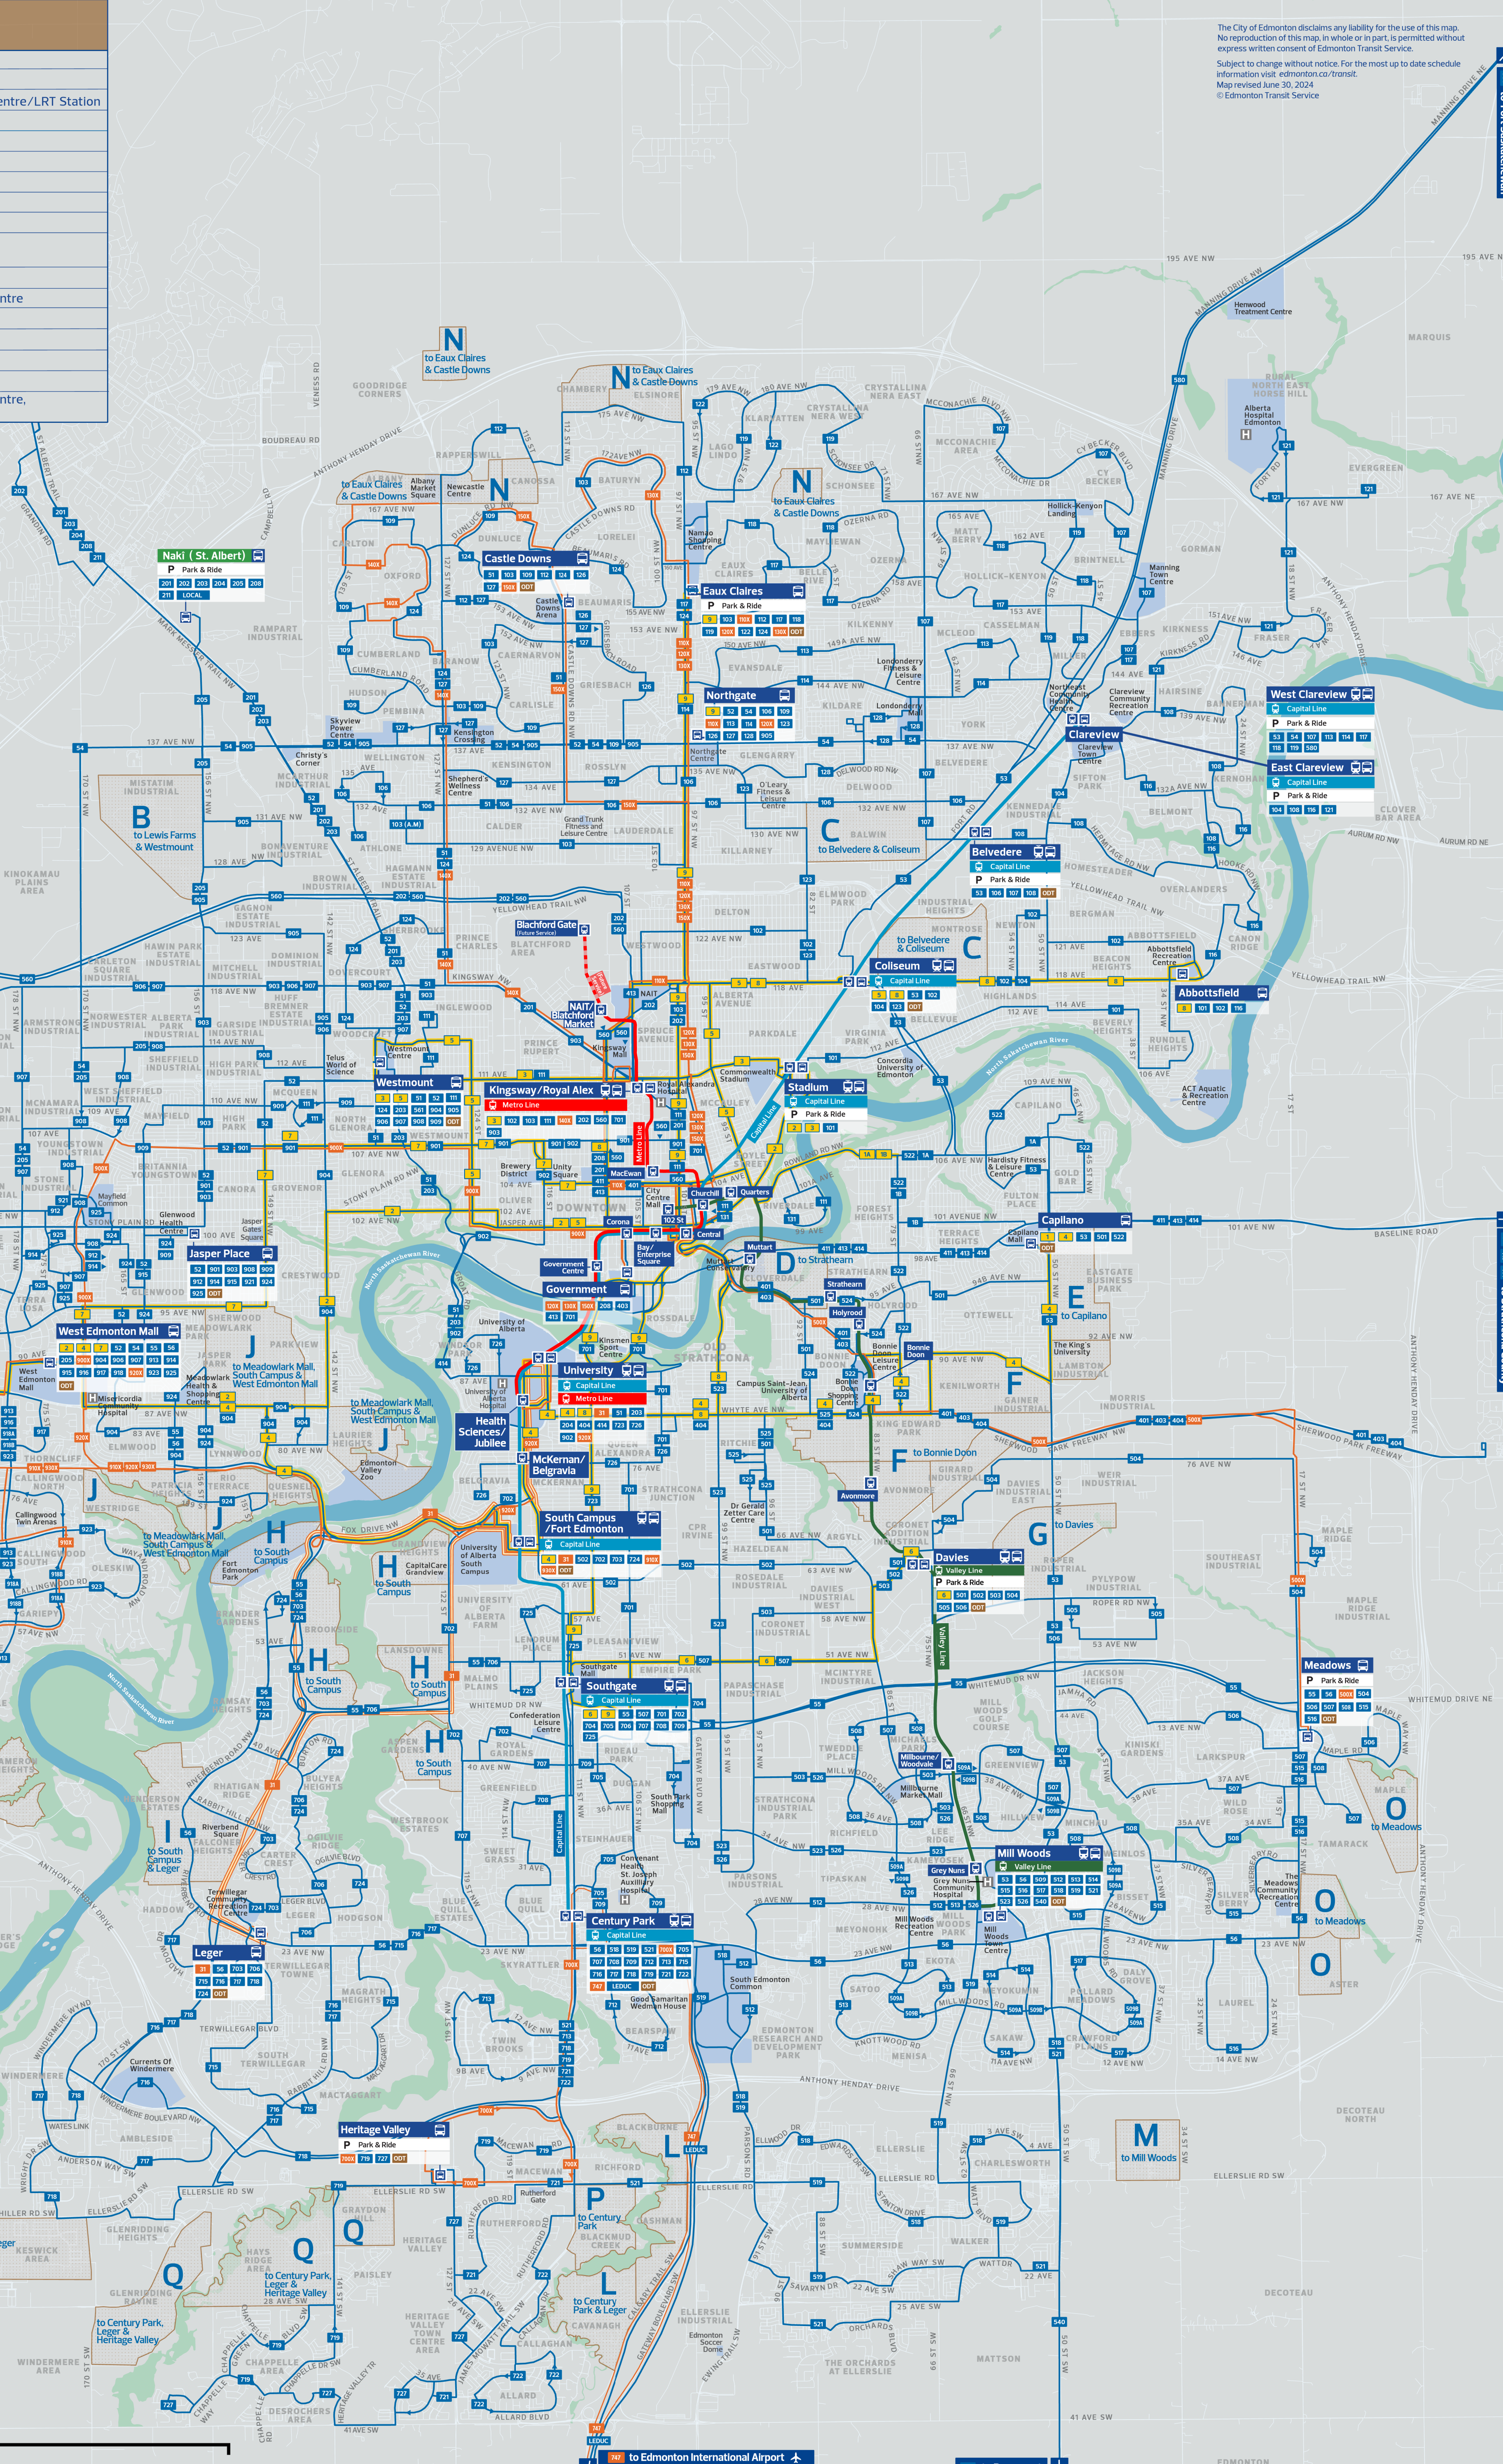

Day Map

- LRT Station
- Capital Line LRT
- Metro Line LRT
- Valley Line LRT
- Rapid Route
- Metro Line LRT (Future Service)
- Hospital
- Transit Centre
- Bus Route
- Frequent Route
  15 min. or better most times of the day
- Express Service
  Bus with limited stops on its route
- On Demand Transit Hub
- On Demand Transit Service Area

For further information about our routes go to edmonton.ca/transit or phone 311

Service Area	Hub
A	Lewis Farms Transit Centre
B	Westmount Transit Centre, Lewis Farms Transit Centre
C	Coliseum Transit Centre/LRT Station, Belvedere Transit Centre/LRT Station
D	Strathearn LRT Station
E	Capilano Transit Centre
F	Bonnie Doon LRT Station
G	Davies Transit Centre/LRT Station
H	South Campus Transit Centre/LRT Station
I	Leger Transit Centre, South Campus Transit/LRT Station
J	South Campus Transit Centre/LRT Station, West Edmonton Mall, Meadowlark Shopping Centre
K	Leger Transit Centre, West Edmonton Mall
L	Century Park Transit Centre/LRT Station, Leger Transit Centre
M	Mill Woods Transit Centre/LRT Station
N	Eaux Claires Transit Centre, Castle Downs Transit Centre
O	Meadows Transit Centre
P	Century Park Transit Centre
Q	Century Park Transit Centre/LRT Station, Leger Transit Centre, Heritage Valley Transit Centre