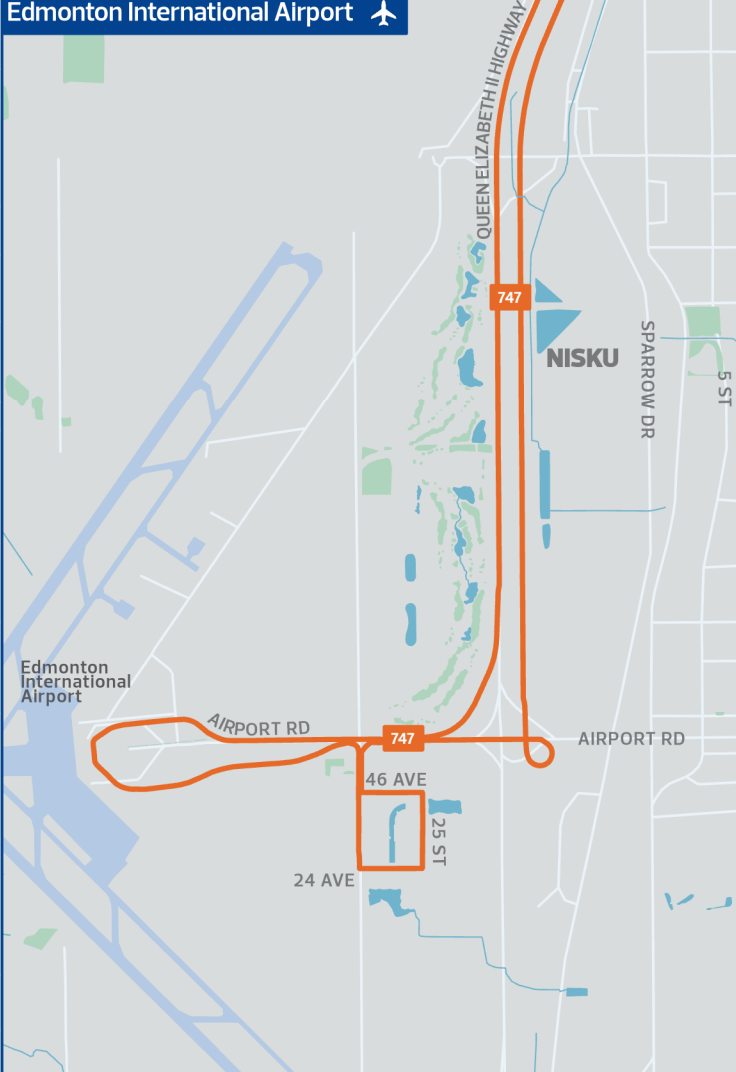

Day Map

- LRT Station
- Capital Line LRT
- Metro Line LRT
- Valley Line LRT
- Rapid Route
- Metro Line LRT (Future Service)
- Hospital
- Transit Centre
- Bus Route
- Frequent Route
  15 min. or better most times of the day
- Express Service
  Bus with limited stops on its route
- On Demand Transit Hub
- On Demand Transit Service Area

For further information about our routes go to edmonton.ca/transit or phone 311

Service Area	Hub
A	Lewis Farms Transit Centre
B	Westmount Transit Centre, Lewis Farms Transit Centre
C	Coliseum Transit Centre/LRT Station, Belvedere Transit Centre/LRT Station
D	Strathearn LRT Station
E	Capilano Transit Centre
F	Bonnie Doon LRT Station
G	Davies Transit Centre/LRT Station
H	South Campus Transit Centre/LRT Station
I	Leger Transit Centre, South Campus Transit/LRT Station
J	South Campus Transit Centre/LRT Station, West Edmonton Mall, Meadowlark Shopping Centre
K	Leger Transit Centre, West Edmonton Mall
L	Century Park Transit Centre/LRT Station, Leger Transit Centre
M	Mill Woods Transit Centre/LRT Station
N	Eaux Claires Transit Centre, Castle Downs Transit Centre
O	Meadows Transit Centre
P	Century Park Transit Centre
Q	Century Park Transit Centre/LRT Station, Leger Transit Centre, Heritage Valley Transit Centre