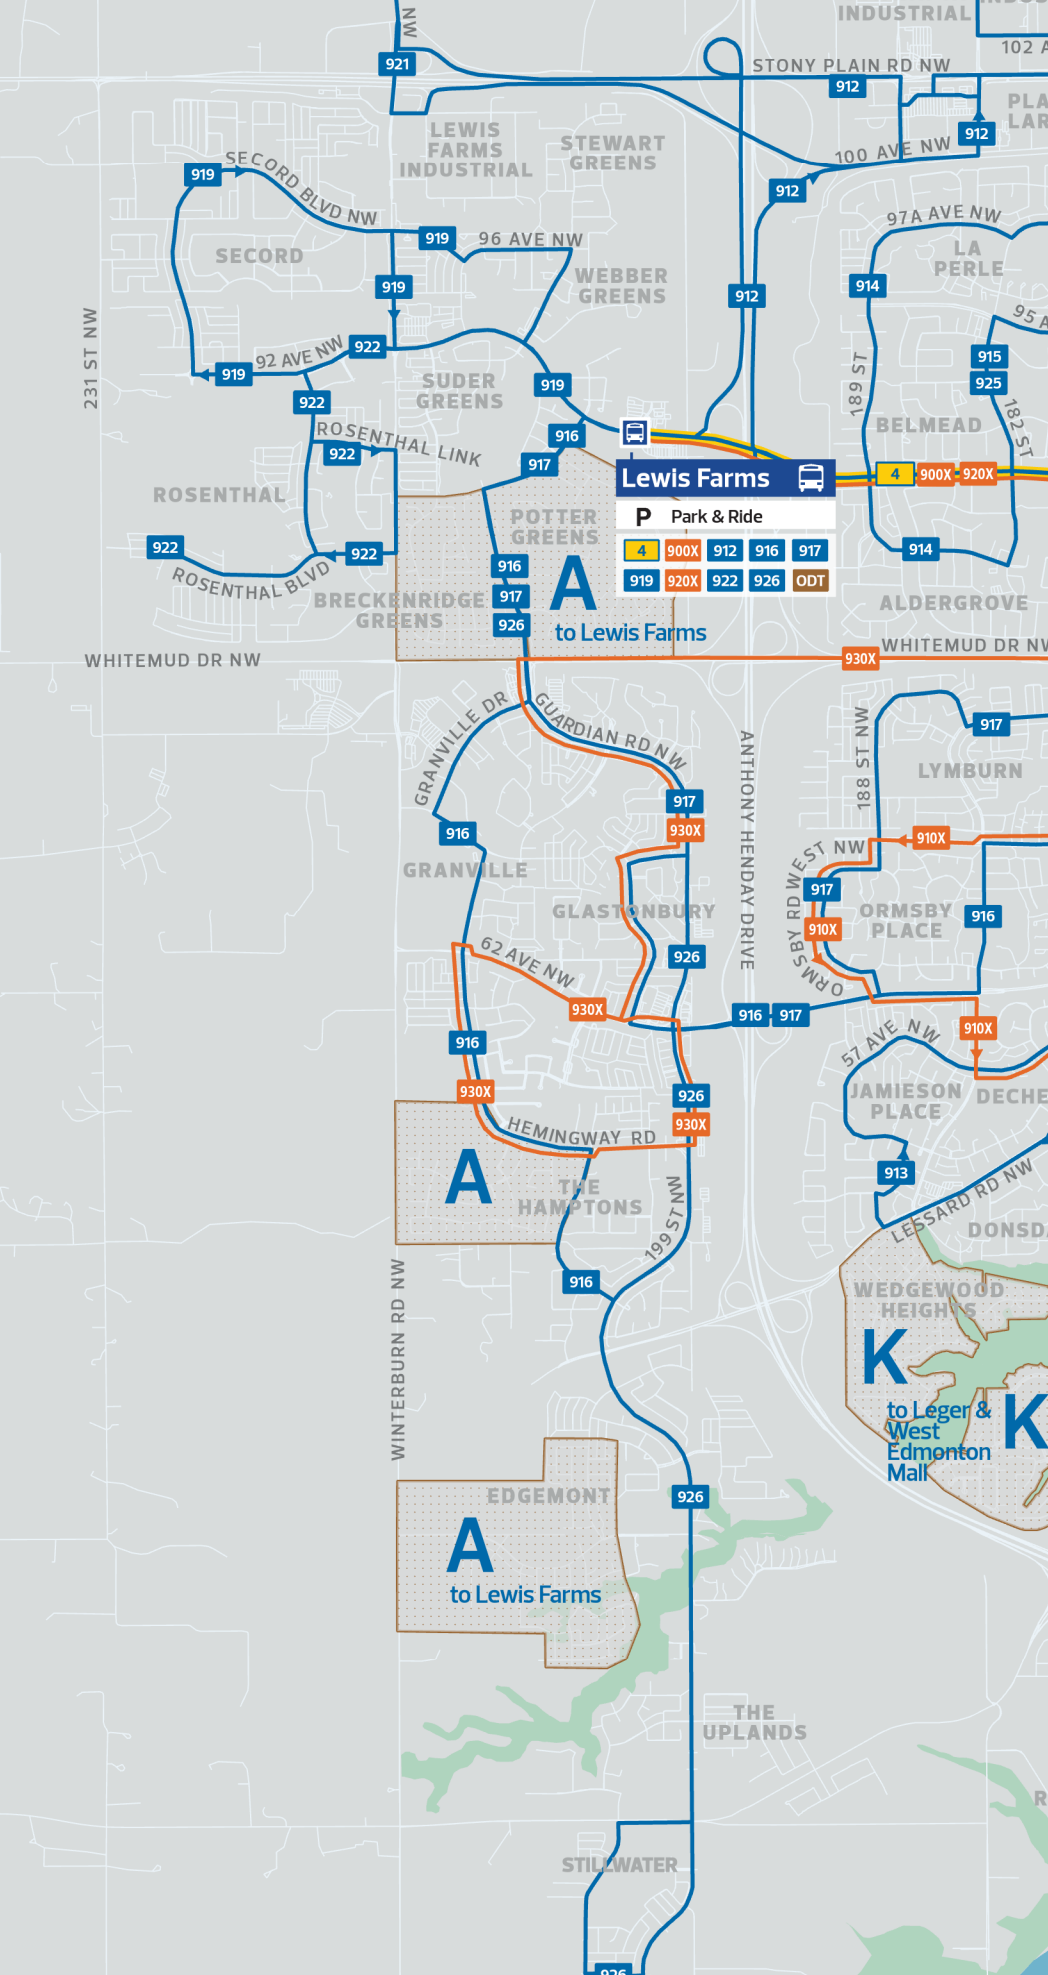

Day Map

- LRT Station
- Capital Line LRT
- Metro Line LRT
- Valley Line LRT
- Rapid Route
- Metro Line LRT (Future Service)
- Hospital
- Transit Centre
- Bus Route
- Frequent Route
  15 min. or better most times of the day
- Express Service
  Bus with limited stops on its route
- On Demand Transit Hub
- On Demand Transit Service Area

For further information about our routes go to edmonton.ca/transit or phone 311

Service Area	Hub
A	Lewis Farms Transit Centre
B	Westmount Transit Centre, Lewis Farms Transit Centre
C	Coliseum Transit Centre/LRT Station, Belvedere Transit Centre/LRT Station
D	Strathearn LRT Station
E	Capilano Transit Centre
F	Bonnie Doon LRT Station
G	Davies Transit Centre/LRT Station
H	South Campus Transit Centre/LRT Station
I	Leger Transit Centre, South Campus Transit/LRT Station
J	South Campus Transit Centre/LRT Station, West Edmonton Mall, Meadowlark Shopping Centre
K	Leger Transit Centre, West Edmonton Mall
L	Century Park Transit Centre/LRT Station, Leger Transit Centre
M	Mill Woods Transit Centre/LRT Station
N	Eaux Claires Transit Centre, Castle Downs Transit Centre
O	Meadows Transit Centre
P	Century Park Transit Centre
Q	Century Park Transit Centre/LRT Station, Leger Transit Centre, Heritage Valley Transit Centre