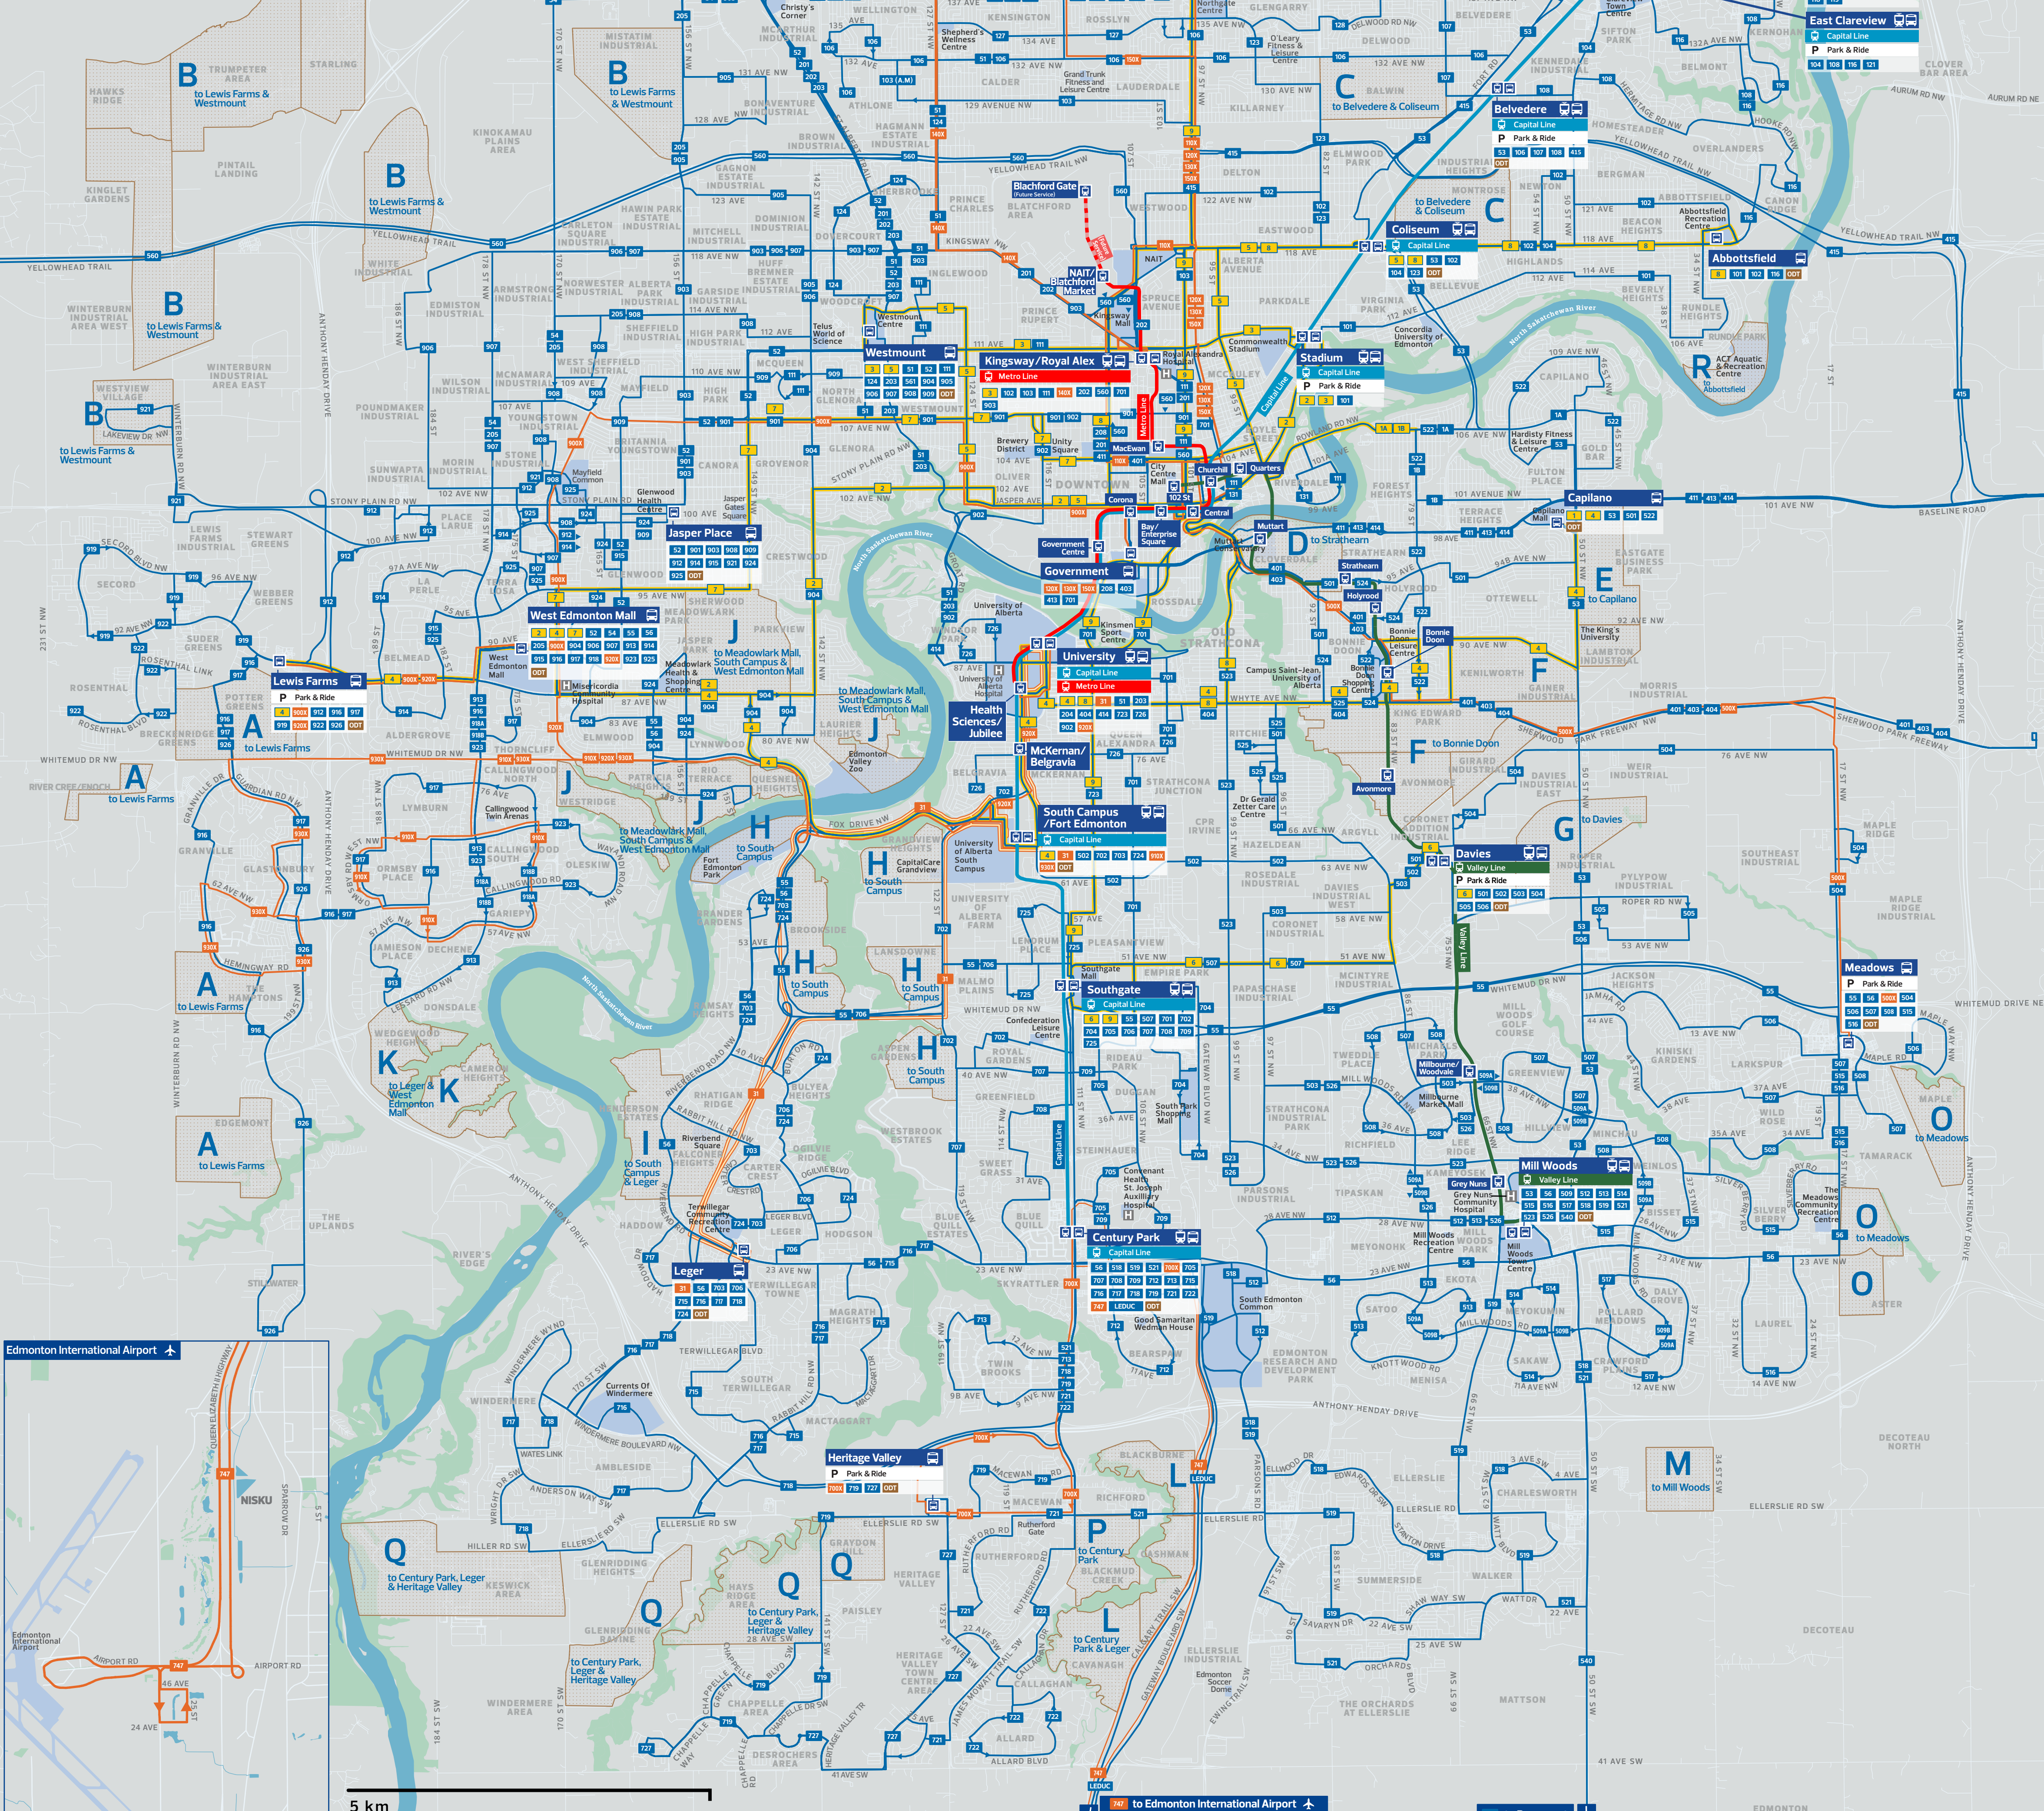

Day Map

Edmonton
Transit Service

Edmonton

- LRT Station
- Capital Line LRT
- Metro Line LRT
- Metro Line LRT (Future Service)
- Valley Line LRT
- Rapid Route
- Hospital
- Transit Centre
- Bus Route
- Frequent Route
  15 min. or better most times of the day
- Express Service
  Bus with limited stops on its route
- On Demand Transit Hub
- On Demand Transit Service Area

For more information about our routes call 311, or visit edmonton.ca/transit

Map current as of December 1, 2024

Service Area	Hub
A	Lewis Farms Transit Centre
B	Westmount Transit Centre, Lewis Farms Transit Centre
C	Coliseum Transit Centre/LRT Station, Belvedere Transit Centre/LRT Station
D	Strathearn LRT Station
E	Capilano Transit Centre
F	Bonnie Doon LRT Station
G	Davies Transit Centre/LRT Station
H	South Campus Transit Centre/LRT Station
I	Leger Transit Centre, South Campus Transit/LRT Station
J	South Campus Transit Centre/LRT Station, West Edmonton Mall, Meadowlark Shopping Centre
K	Leger Transit Centre, West Edmonton Mall
L	Century Park Transit Centre/LRT Station, Leger Transit Centre
M	Mill Woods Transit Centre/LRT Station
O	Eaux Claires Transit Centre, Castle Downs Transit Centre
P	Meadows Transit Centre
Q	Century Park Transit Centre/LRT Station, Leger Transit Centre, Heritage Valley Transit Centre
R	Abbotsfield Transit Centre