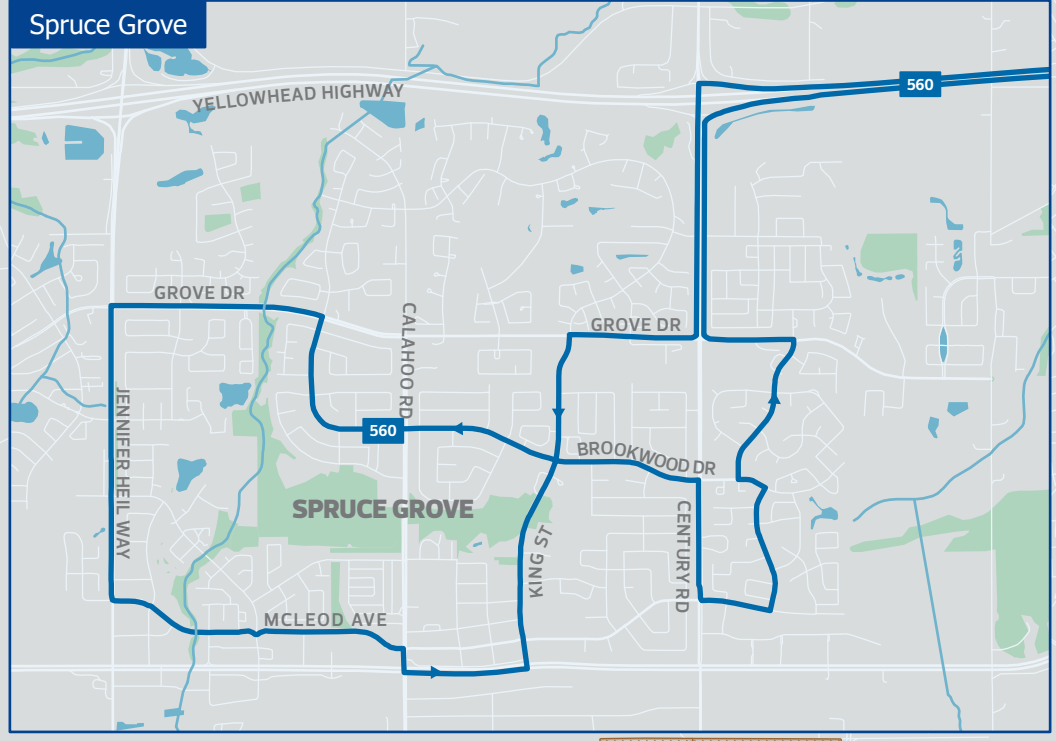

Day Map

Edmonton
Transit Service

Edmonton

- LRT Station
- Capital Line LRT
- Metro Line LRT
- Metro Line LRT (Future Service)
- Valley Line LRT
- Rapid Route
- Hospital
- Transit Centre
- Bus Route
- Frequent Route
  15 min. or better most times of the day
- Express Service
  Bus with limited stops on its route
- On Demand Transit Hub
- On Demand Transit Service Area

For more information about our routes call 311, or visit edmonton.ca/transit

Map current as of December 1, 2024

Service Area	Hub
A	Lewis Farms Transit Centre
B	Westmount Transit Centre, Lewis Farms Transit Centre
C	Coliseum Transit Centre/LRT Station, Belvedere Transit Centre/LRT Station
D	Strathearn LRT Station
E	Capilano Transit Centre
F	Bonnie Doon LRT Station
G	Davies Transit Centre/LRT Station
H	South Campus Transit Centre/LRT Station
I	Leger Transit Centre, South Campus Transit/LRT Station
J	South Campus Transit Centre/LRT Station, West Edmonton Mall, Meadowlark Shopping Centre
K	Leger Transit Centre, West Edmonton Mall
L	Century Park Transit Centre/LRT Station, Leger Transit Centre
M	Mill Woods Transit Centre/LRT Station
O	Eaux Claires Transit Centre, Castle Downs Transit Centre
P	Meadows Transit Centre
Q	Century Park Transit Centre/LRT Station, Leger Transit Centre, Heritage Valley Transit Centre
R	Abbotsfield Transit Centre